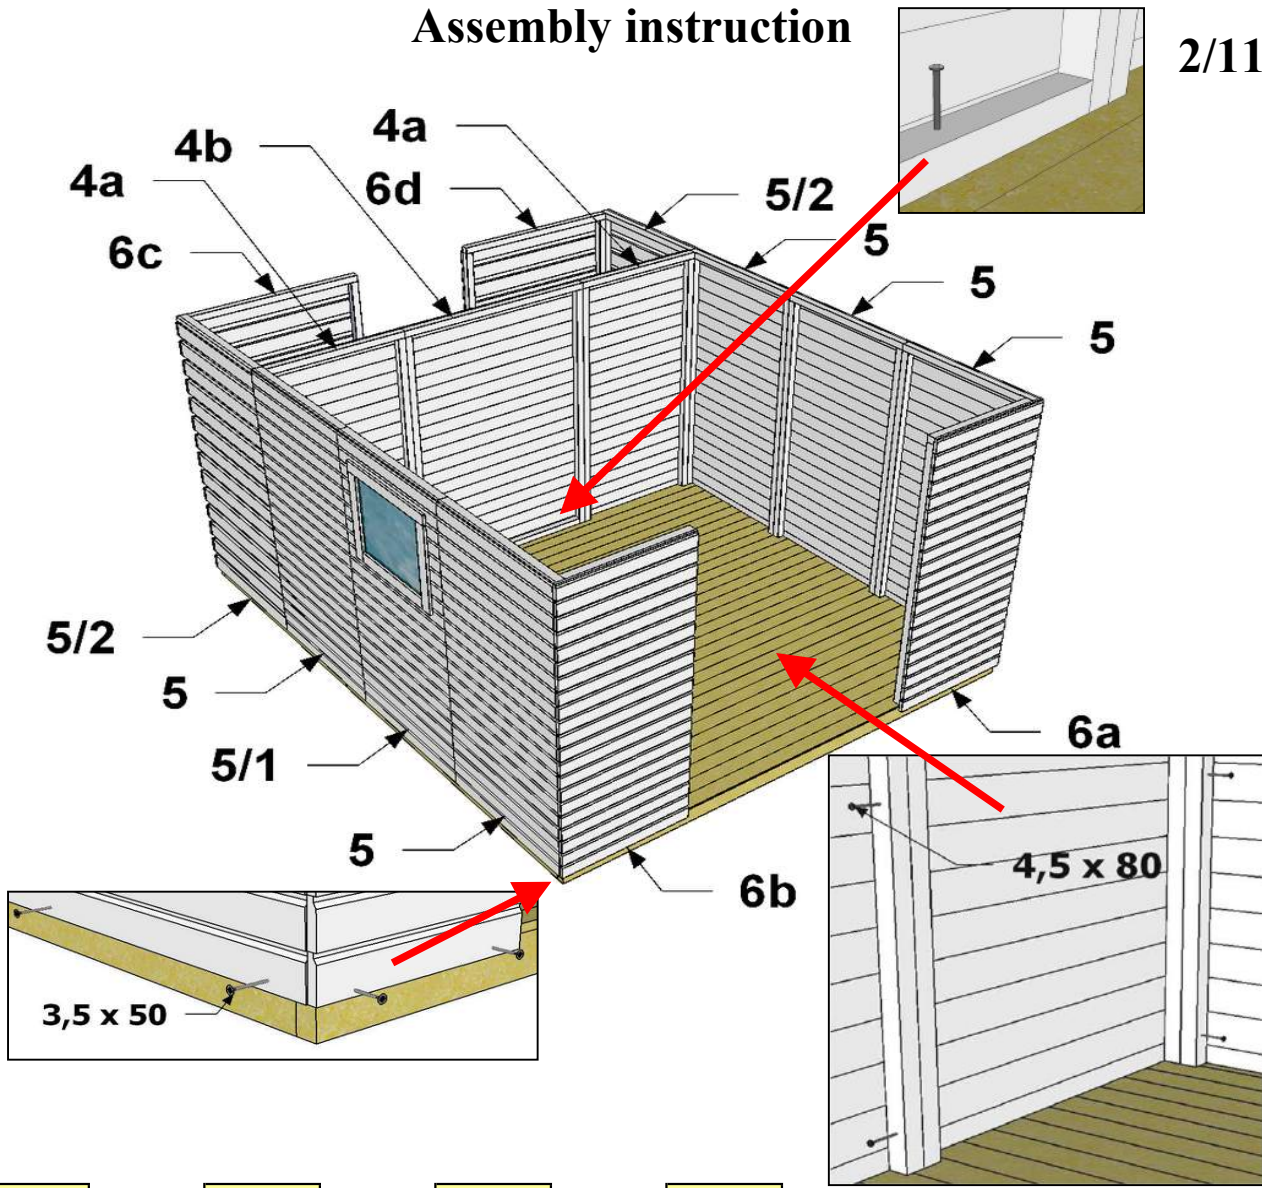

MODULARO™

WOODEN COMBI SHED LOJO

3x3,64x2,57M

Wooden Combi Sheed Lojo

Assembly instruction
Important !
Wichtig !

Important !
Wichtig !

Wooden Combi Sheed Lojo

Assembly instruction

1/11

2	+	2	(2a)	+	4,5 x 80	56
		1	+	1	(2a)	

3a	+	3	2 x 50	294
----	---	---	--------	-----

Wooden Combi Sheed Lojo

Assembly instruction

2/11

5	+	4a	+	4b	+	4a		
+	5	+	5/1	+	5	+	4,5 x 80	56
6b	+	5	+	5	+	6a		
+	5/2	+	6d	+	5/2	+	6d	
		4b	+	base			4,5 x 80	2
6a	5	5	5	5/2	6d	6c		
							3,5 x 50	56
5/2	5	5/1	5	6b	+	base		

Wooden Combi Sheed Lojo

Assembly instruction

3/11

8a + **8b**

4,5 x 80	6
40 x 120	6
3,5 x 40	48

+ **8**

4,5 x 80	16
----------	----

Wooden Combi Sheed Lojo