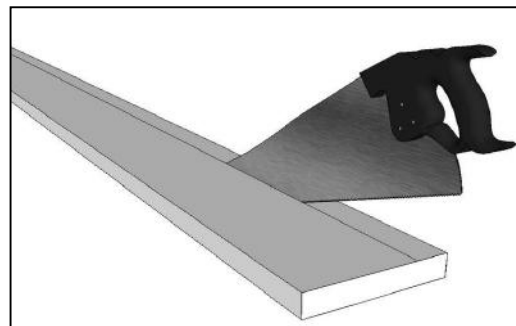

10a + **10** + **10b**

2 x 50	288