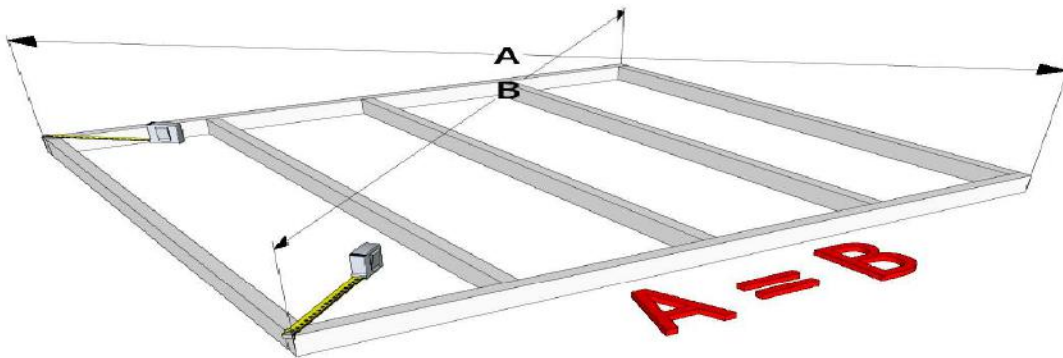

MODULARO™

WOODEN COMBI SHED LOJO

3x3,64x2,57M

Wooden Combi Sheed Lojo

Assembly instruction
Important !
Wichtig !

Important !
Wichtig !

Wooden Combi Sheed Lojo

Assembly instruction

1/11

2	+	2	(2a)	+	4,5 x 80	56
		1	+	1	(2a)	

3a	+	3	2 x 50	294
----	---	---	--------	-----

Wooden Combi Sheed Lojo

Assembly instruction

2/11

5	+	4a	+	4b	+	4a		
+	5	+	5/1	+	5	+	4,5 x 80	56
6b	+	5	+	5	+	6a		
+	5/2	+	6d	+	5/2	+	6d	
		4b	+	base			4,5 x 80	2
6a	5	5	5	5/2	6d	6c		
							3,5 x 50	56
5/2	5	5/1	5	6b	+	base		

Wooden Combi Sheed Lojo

Assembly instruction

3/11

8a + **8b**

4,5 x 80	6
40 x 120	6
3,5 x 40	48

+ **8**

4,5 x 80	16
----------	----

Wooden Combi Sheed Lojo