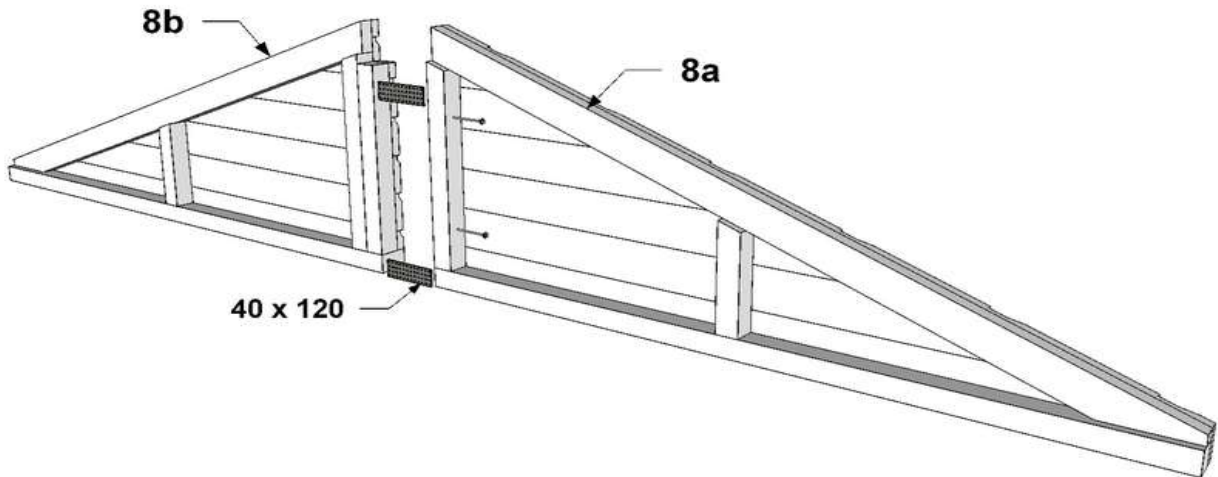

MODULARO™

WOODEN COMBI SHED LOJO

3x3,64x2,57M

Wooden Combi Sheed Lojo

Assembly instruction
Important !
Wichtig !

Important !
Wichtig !

Wooden Combi Sheed Lojo

Assembly instruction

1/11

2	+	2	(2a)	+	4,5 x 80	56
		1	+	1	(2a)	

3a	+	3	2 x 50	294
----	---	---	--------	-----

Wooden Combi Sheed Lojo

Assembly instruction

2/11

5	+	4a	+	4b	+	4a		
+	5	+	5/1	+	5	+	4,5 x 80	56
6b	+	5	+	5	+	6a		
+	5/2	+	6d	+	5/2	+	6d	
		4b	+	base			4,5 x 80	2
6a	5	5	5	5/2	6d	6c		
							3,5 x 50	56
5/2	5	5/1	5	6b	+	base		

Wooden Combi Sheed Lojo

Assembly instruction

3/11

8a + **8b**

4,5 x 80	6
40 x 120	6
3,5 x 40	48

+ **8**

4,5 x 80	16
----------	----

Wooden Combi Sheed Lojo