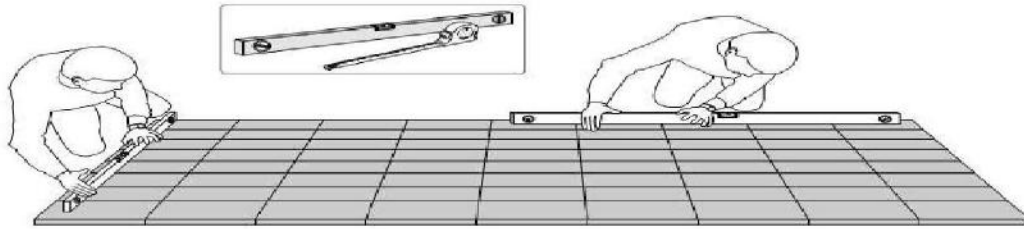

MODULARO™

WOODEN COMBI SHED LOJO

3x3,64x2,57M

Wooden Combi Sheed Lojo

Assembly instruction
Important !
Wichtig !

Important !
Wichtig !

Wooden Combi Sheed Lojo

Assembly instruction