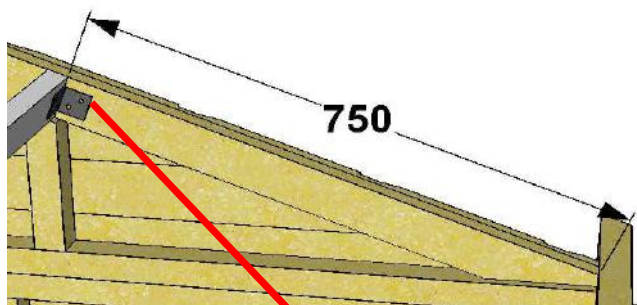

Wooden Combi Sheed Lojo

Assembly instruction

5/11

+ **17** + **18**

40 x 40 x 40	12
3,5 x 25	36
3,5 x 40	60

Wooden Combi Sheed Lojo

Assembly instruction

6/11