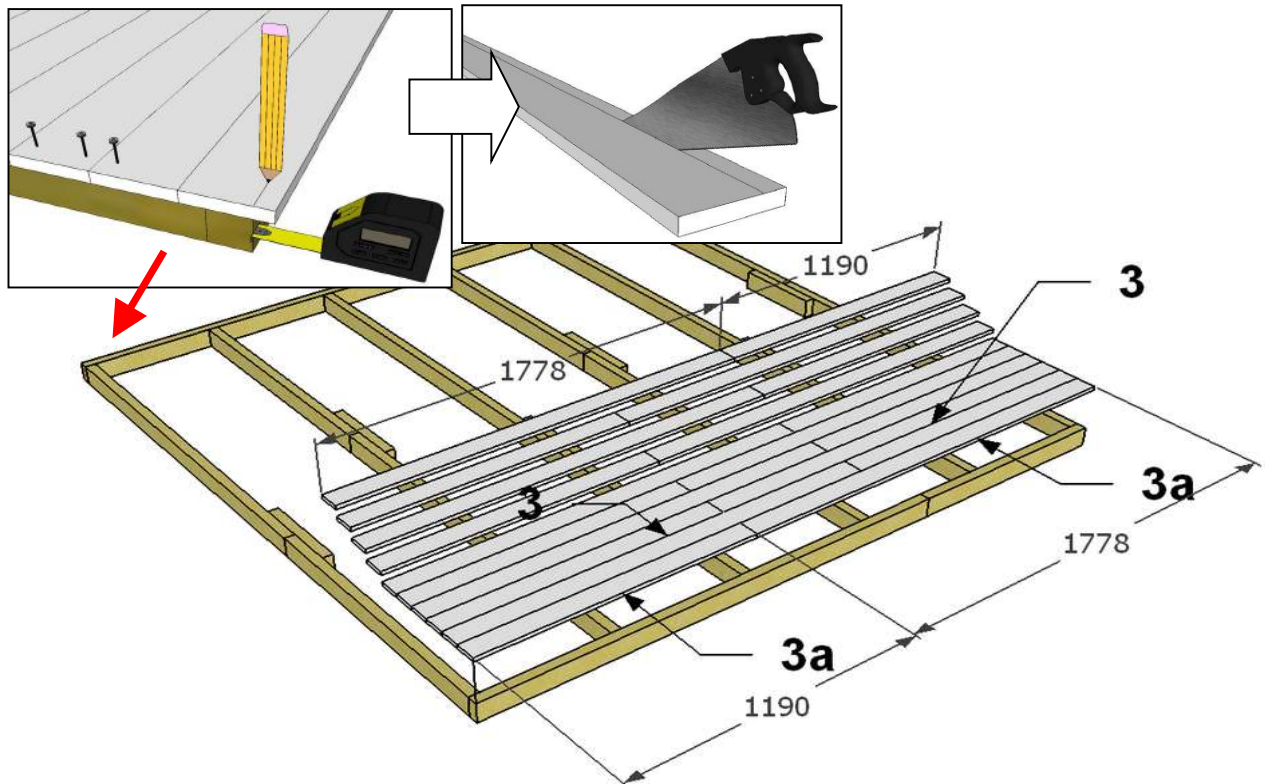

MODULARO™

WOODEN COMBI SHED LOJO

3x3,64x2,57M

Wooden Combi Sheed Lojo

Assembly instruction
Important !
Wichtig !

Important !
Wichtig !

Wooden Combi Sheed Lojo

Assembly instruction

1/11

2	+	2	(2a)	+	4,5 x 80	56
		1	+	1	(2a)	

3a	+	3	2 x 50	294
----	---	---	--------	-----

Wooden Combi Sheed Lojo

Assembly instruction

2/11

5	+	4a	+	4b	+	4a		
+	5	+	5/1	+	5	+	4,5 x 80	56
6b	+	5	+	5	+	6a		
+	5/2	+	6d	+	5/2	+	6d	
		4b	+	base			4,5 x 80	2
6a	5	5	5	5/2	6d	6c		
							3,5 x 50	56
5/2	5	5/1	5	6b	+	base		

Wooden Combi Sheed Lojo

Assembly instruction

3/11

8a + **8b**

4,5 x 80	6
40 x 120	6
3,5 x 40	48

+ **8**

4,5 x 80	16
----------	----

Wooden Combi Sheed Lojo