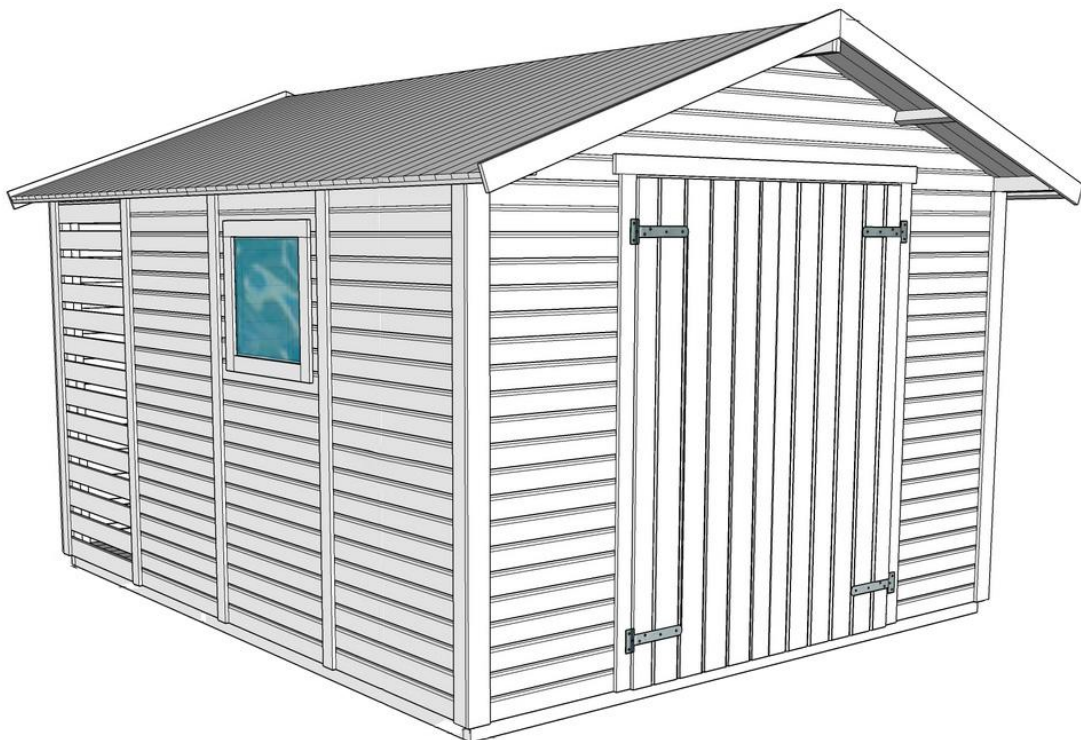

MODULARO™

WOODEN COMBI SHED LOJO

3x3,64x2,57M

Wooden Combi Sheed Lojo

Assembly instruction
Important !
Wichtig !

Important !
Wichtig !

Wooden Combi Sheed Lojo

Assembly instruction

1/11

2	+	2	(2a)	+	4,5 x 80	56
		1	+	1	(2a)	

3a	+	3	2 x 50	294
----	---	---	--------	-----

Wooden Combi Sheed Lojo

Assembly instruction

2/11

5	+	4a	+	4b	+	4a		
+	5	+	5/1	+	5	+	4,5 x 80	56
6b	+	5	+	5	+	6a		
+	5/2	+	6d	+	5/2	+	6d	
		4b	+	base			4,5 x 80	2
6a	5	5	5	5/2	6d	6c		
							3,5 x 50	56
5/2	5	5/1	5	6b	+	base		

Wooden Combi Sheed Lojo

Assembly instruction

3/11

8a + **8b**

4,5 x 80	6
40 x 120	6
3,5 x 40	48

+ **8**

4,5 x 80	16
----------	----

Wooden Combi Sheed Lojo