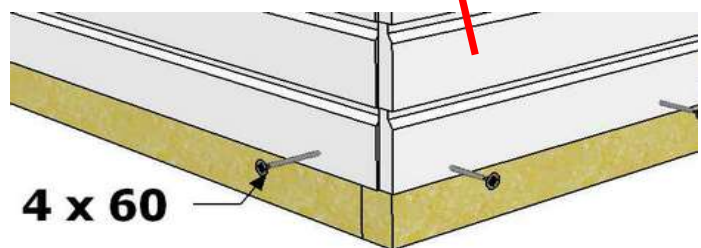

Wooden Combi Shed Lojo

Assembly instruction

2/12

6a	+	5a	+	5a	+	5a		
+	4	+	4	+	5a	+	4,5 x 80	36
		5a/1	+	5a	+	6b		
6a	5a	5a	5a	5a	5a/1			
5a	6b	+	base		4 x 60		16	
4	4	+	base		4,5 x 80		4