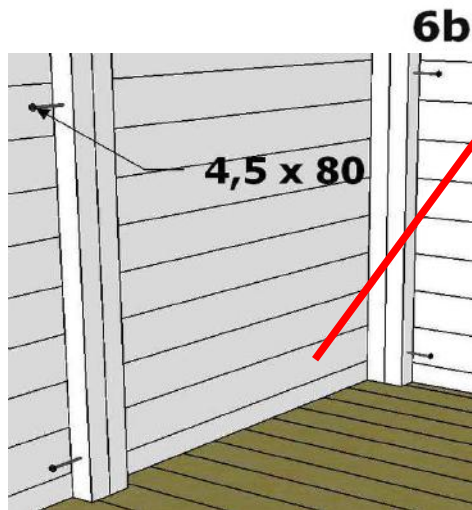

MODULARO™

WOODEN COMBI SHED LOJO

2,4x3,64x2,64M

Wooden Combi Shed Lojo

Assembly instruction

Important !

Wichtig !

Important !

Wichtig !

Wooden Combi Shed Lojo

Assembly instruction

1/12

2	+	2	(2a)	+	1	4,5 x 80	40
----------	---	----------	-------------	---	----------	-----------------	-----------

3a	+	3	+	3b	2 x 50	210
-----------	---	----------	---	-----------	---------------	------------

Wooden Combi Shed Lojo

Assembly instruction

2/12

6a	+	5a	+	5a	+	5a		
+	4	+	4	+	5a	+	4,5 x 80	36
		5a/1	+	5a	+	6b		
6a	5a	5a	5a	5a	5a/1			
5a	6b	+	base		4 x 60		16	
4	4	+	base		4,5 x 80		4	

Wooden Combi Shed Lojo