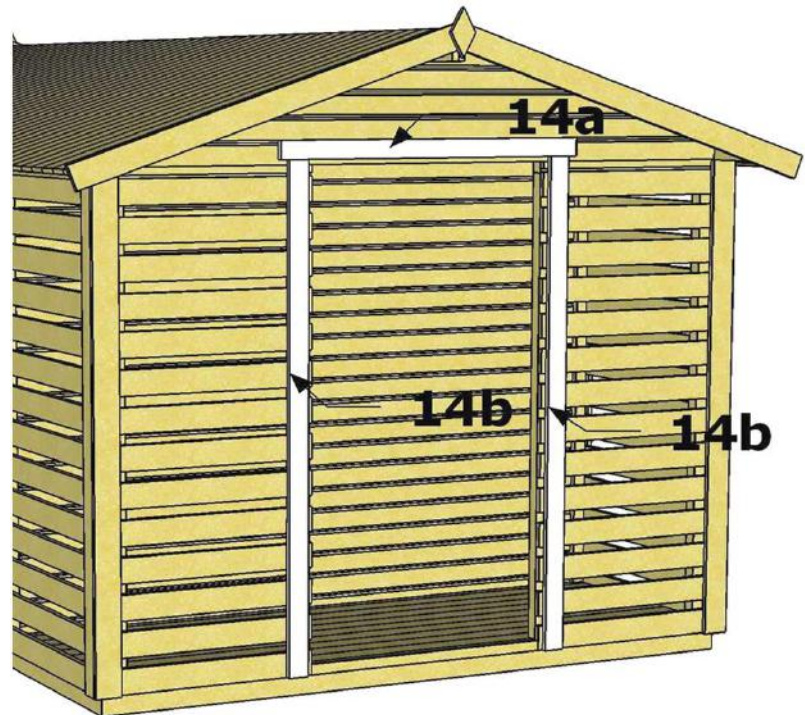

11	+	12	3,5 x 40	20
	+	19	3,5 x 35	32

Wooden Combi Shed Lojo

Assembly instruction

9/12

13a	+	13b	3,5 x 40	56
-----	---	-----	----------	----

+	13c	3,5 x 40	5
---	-----	----------	---

Wooden Combi Shed Lojo

Assembly instruction

10/12

23a	+	23b	3,5 x 40	7
------------	---	------------	-----------------	----------

20	+	21	+	22	4 x 60	16
				15a		

Wooden Combi Shed Lojo

Assembly instruction

11/12

14a	+	14b	3,5 x 40	12
------------	---	------------	----------	----