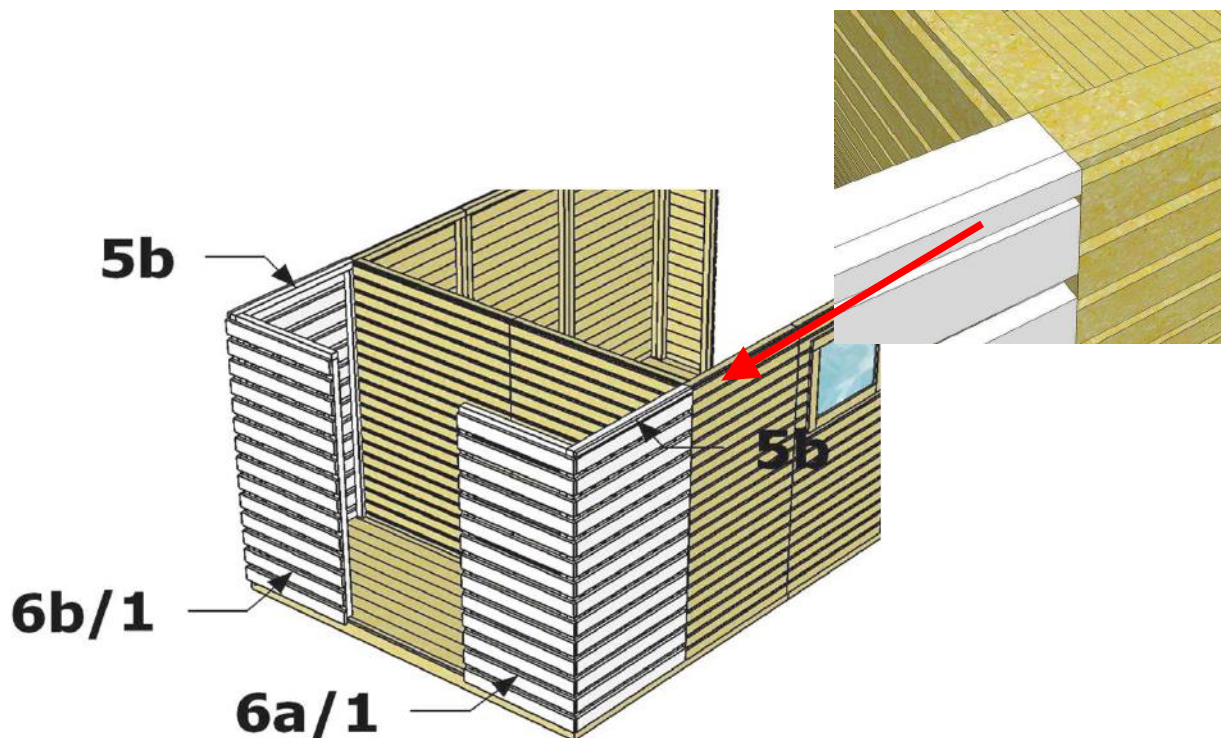

Wichtig !

Wooden Combi Shed Lojo

Assembly instruction

1/12

2	+	2	(2a)	+	1	4,5 x 80	40
----------	---	----------	-------------	---	----------	-----------------	-----------

3a	+	3	+	3b	2 x 50	210
-----------	---	----------	---	-----------	---------------	------------

Wooden Combi Shed Lojo

Assembly instruction

2/12

6a	+	5a	+	5a	+	5a		
+	4	+	4	+	5a	+	4,5 x 80	36
		5a/1	+	5a	+	6b		
6a	5a	5a	5a	5a	5a/1			
5a	6b	+	base		4 x 60		16	
4	4	+	base		4,5 x 80		4	

Wooden Combi Shed Lojo

Assembly instruction

3/12

5b	+	5b	+	6b/1	+	6a/1	4,5 x 80	16
----	---	----	---	------	---	------	----------	----

5b	5b	6b/1	6a/1	+	base	4 x 60	8
----	----	------	------	---	------	--------	---

+	8	4,5 x 80	18
---	---	----------	----