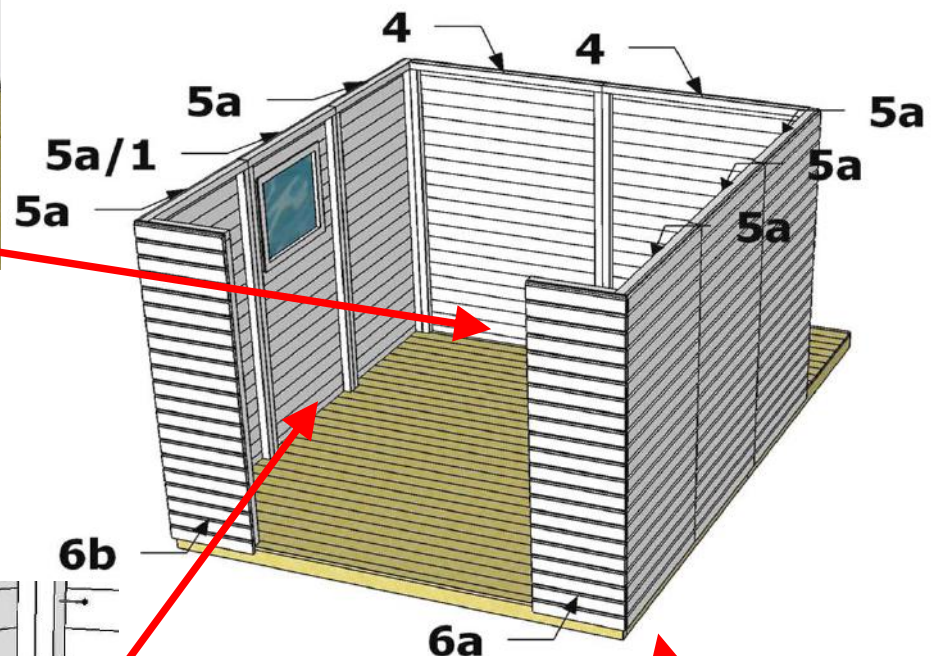

MODULARO™

WOODEN COMBI SHED LOJO

2,4x3,64x2,64M

Wooden Combi Shed Lojo

Assembly instruction

Important !

Wichtig !

Important !

Wichtig !

Wooden Combi Shed Lojo

Assembly instruction

1/12

2	+	2	(2a)	+	1	4,5 x 80	40
----------	---	----------	-------------	---	----------	-----------------	-----------

3a	+	3	+	3b	2 x 50	210
-----------	---	----------	---	-----------	---------------	------------

Wooden Combi Shed Lojo

Assembly instruction

2/12

6a	+	5a	+	5a	+	5a		
+	4	+	4	+	5a	+	4,5 x 80	36
		5a/1	+	5a	+	6b		
6a	5a	5a	5a	5a	5a/1			
5a	6b	+	base		4 x 60		16	
4	4	+	base		4,5 x 80		4	

Wooden Combi Shed Lojo