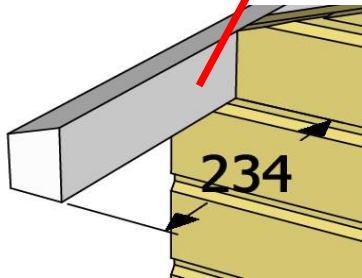

Wood Combi Shed Lojo

Assembly instruction

4/12

+ **7**

4,5 x 80	16