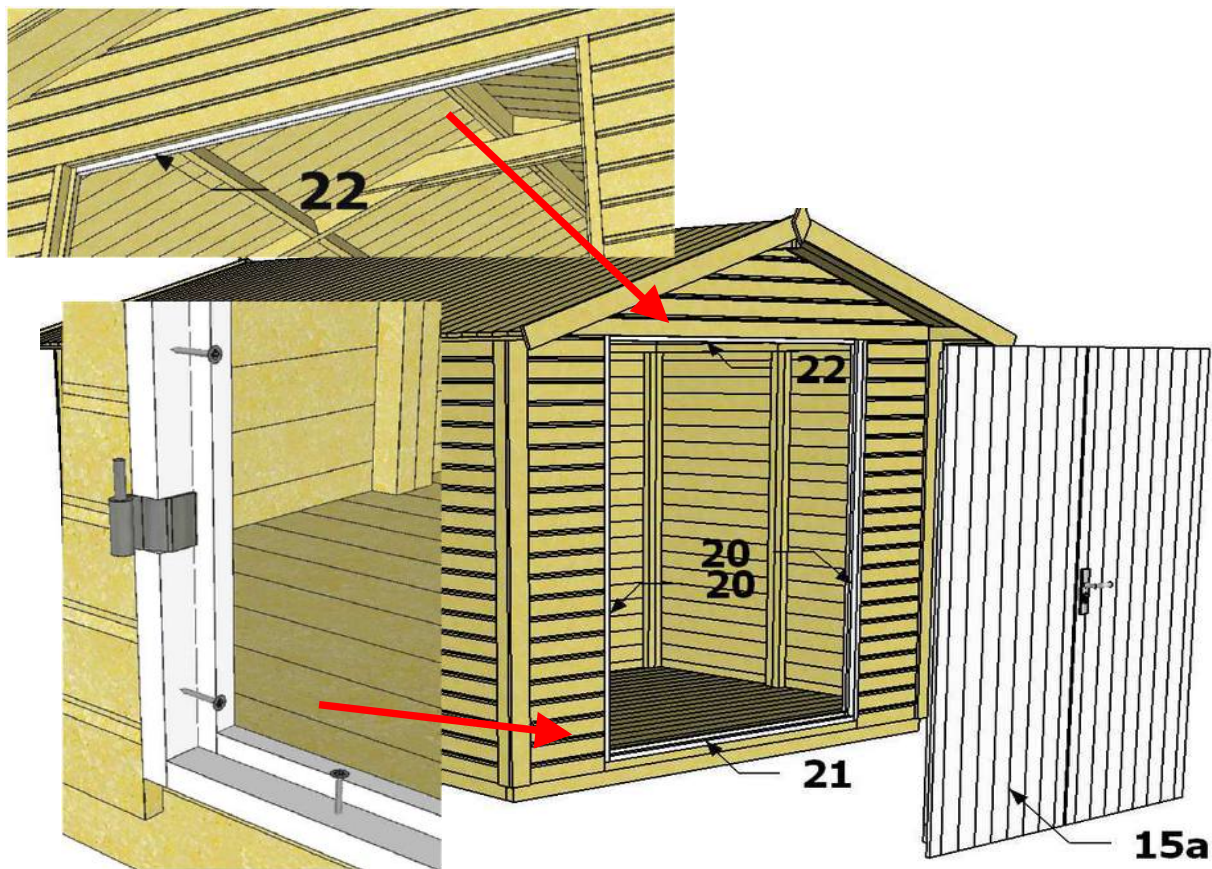

23a	+	23b	3,5 x 40	7