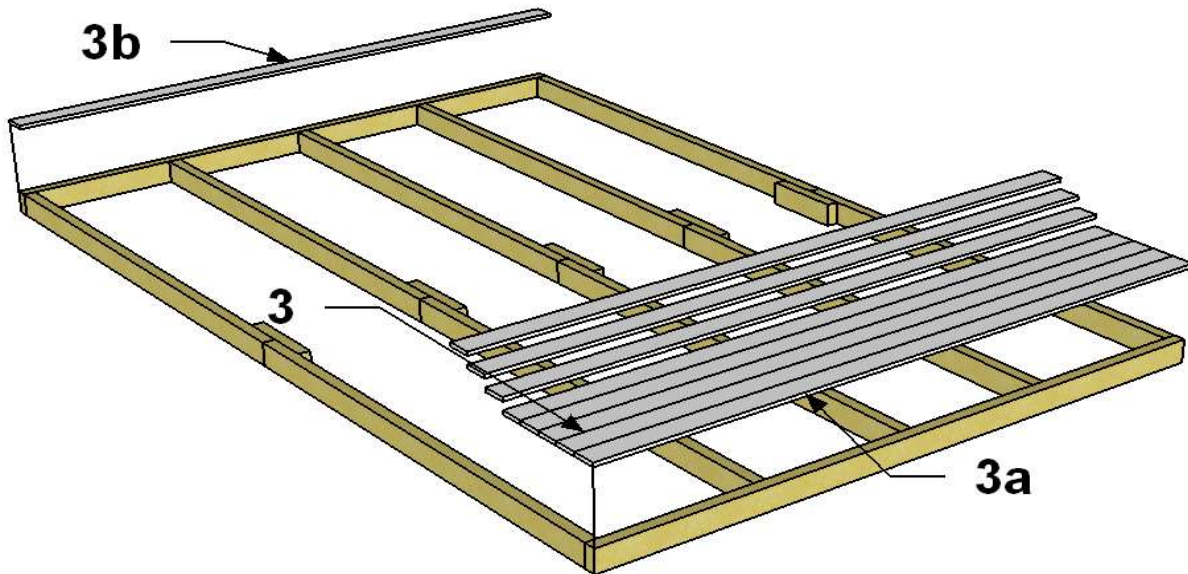

MODULARO™

WOODEN COMBI SHED LOJO

2,4x3,64x2,64M

Wooden Combi Shed Lojo

Assembly instruction

Important !

Wichtig !

Important !

Wichtig !

Wooden Combi Shed Lojo

Assembly instruction

1/12

2	+	2	(2a)	+	1	4,5 x 80	40
----------	---	----------	-------------	---	----------	-----------------	-----------

3a	+	3	+	3b	2 x 50	210
-----------	---	----------	---	-----------	---------------	------------

Wooden Combi Shed Lojo

Assembly instruction

2/12

6a	+	5a	+	5a	+	5a		
+	4	+	4	+	5a	+	4,5 x 80	36
		5a/1	+	5a	+	6b		
6a	5a	5a	5a	5a	5a/1			
5a	6b	+	base		4 x 60		16	
4	4	+	base		4,5 x 80		4	

Wooden Combi Shed Lojo