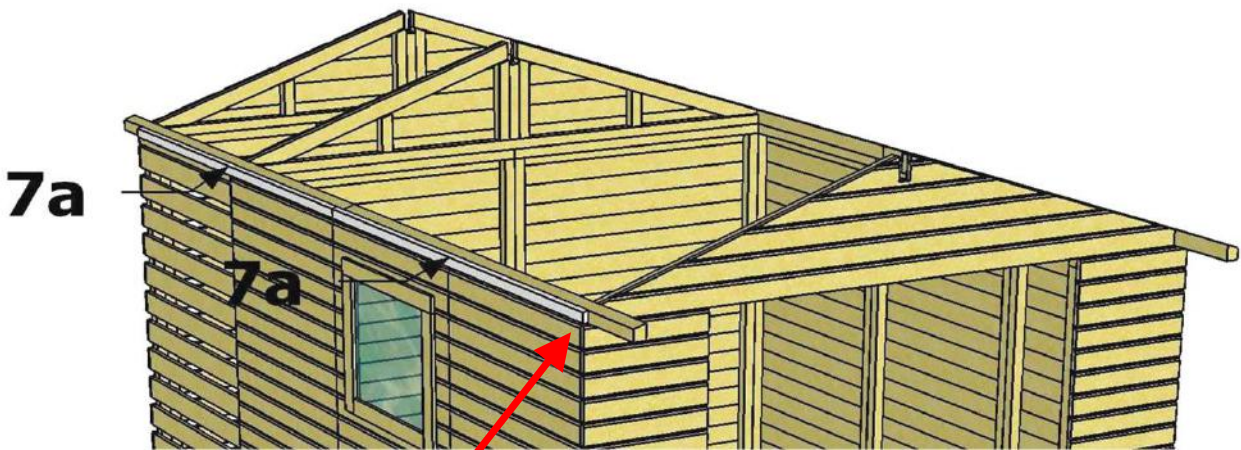

Wood Combi Shed Lojo

Assembly instruction

4/12

+ **7**

4,5 x 80	16
----------	----

+ **7a**

3,5 x 40	16
----------	----

Wooden Combi Shed Lojo