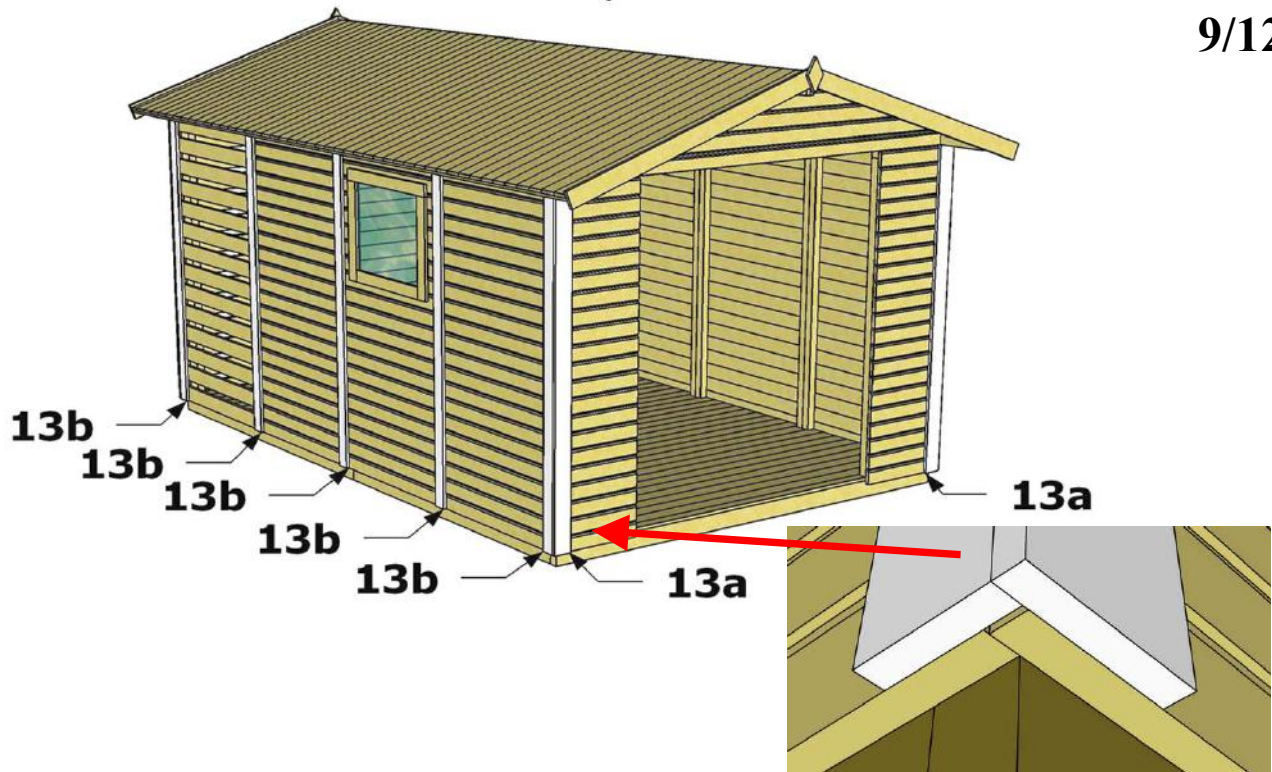

Wooden Combi Shed Lojo

Assembly instruction

9/12

13a	+	13b	3,5 x 40	56