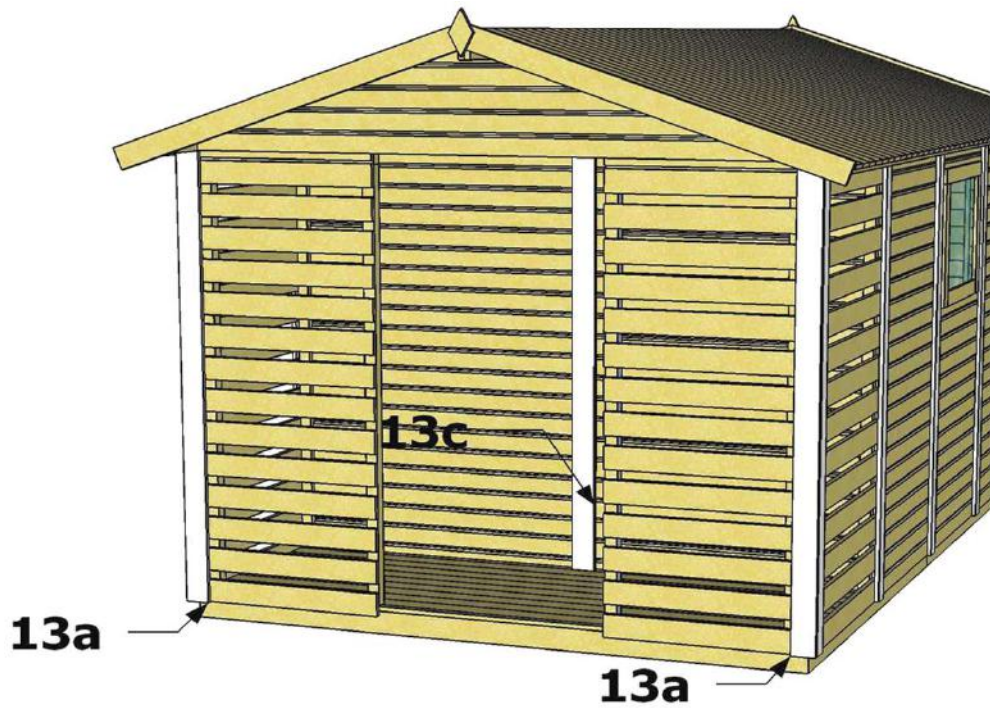

40 x 40 x 40	8
3,5 x 25	24
3,5 x 40	24
4,5 x 80	16

+ **9b**

40 x 40 x 20	8
3,5 x 25	32

Wooden Combi Shed Lojo

Assembly instruction

8/12

10a	+	10	+	10b	2 x 50	290
------------	---	-----------	---	------------	---------------	------------

11	+	12	3,5 x 40	20
	+	19	3,5 x 35	32

Wooden Combi Shed Lojo

Assembly instruction

9/12

13a	+	13b	3,5 x 40	56
-----	---	-----	----------	----

+	13c	3,5 x 40	5
---	-----	----------	---

Wooden Combi Shed Lojo

Assembly instruction