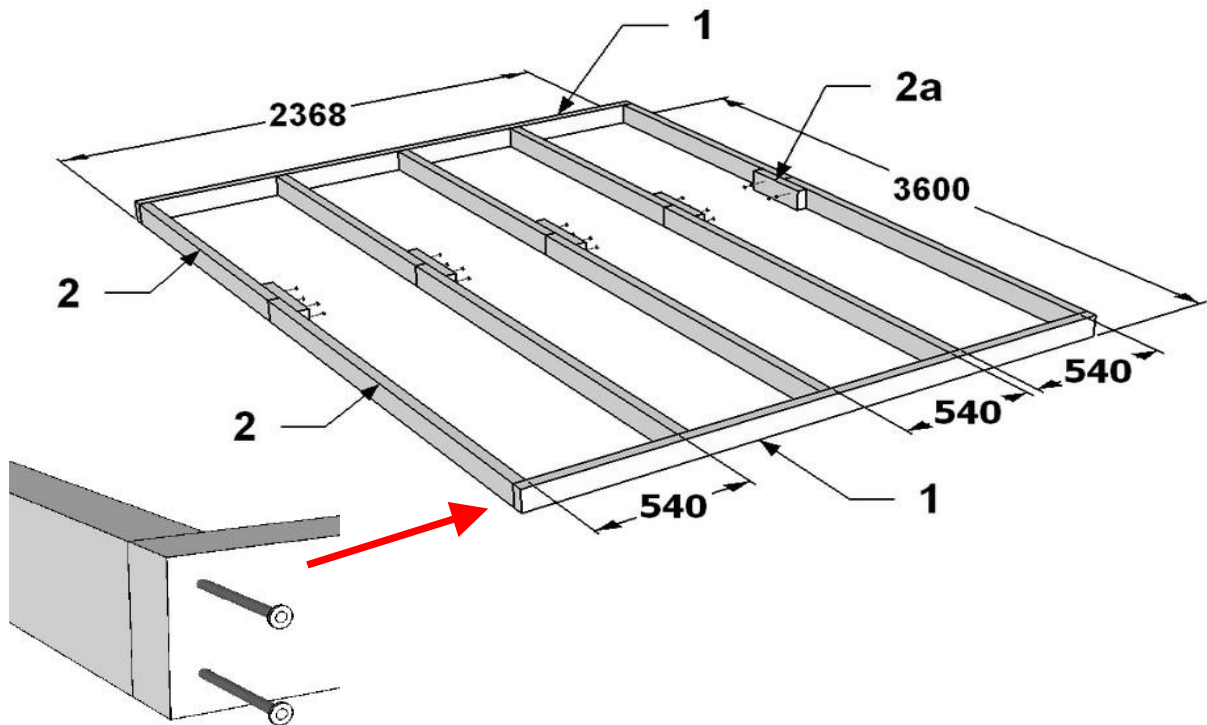

MODULARO™

WOODEN COMBI SHED LOJO

2,4x3,64x2,64M

Wooden Combi Shed Lojo

Assembly instruction

Important !

Wichtig !

Important !

Wichtig !

Wooden Combi Shed Lojo

Assembly instruction

1/12

2	+	2	(2a)	+	1	4,5 x 80	40
----------	---	----------	-------------	---	----------	-----------------	-----------

3a	+	3	+	3b	2 x 50	210
-----------	---	----------	---	-----------	---------------	------------