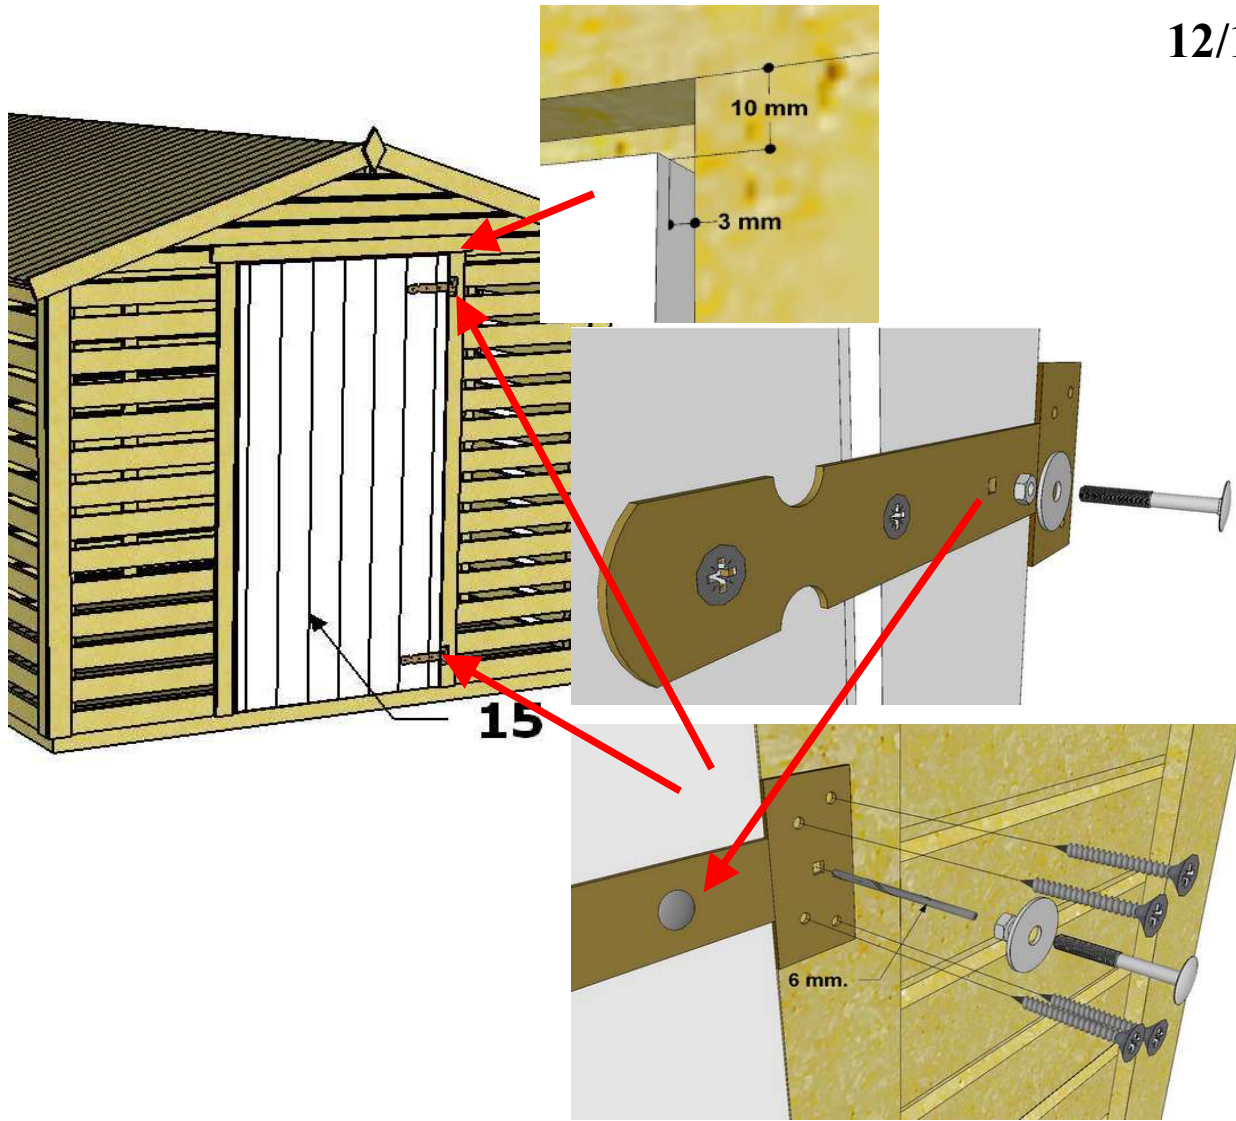

11	+	12	3,5 x 40	20
	+	19	3,5 x 35	32

Wooden Combi Shed Lojo

Assembly instruction

9/12

13a	+	13b	3,5 x 40	56
-----	---	-----	----------	----

+	13c	3,5 x 40	5
---	-----	----------	---

Wooden Combi Shed Lojo

Assembly instruction

10/12

23a	+	23b	3,5 x 40	7
------------	---	------------	-----------------	----------

20	+	21	+	22	4 x 60	16
				15a		

Wooden Combi Shed Lojo

Assembly instruction

11/12

14a	+	14b	3,5 x 40	12
------------	---	------------	----------	----

14a	+	14b	3,5 x 40	11
------------	---	------------	----------	----

Wooden Combi Shed Lojo

Assembly instruction

12/12

15

bolt M6, L=100, 2 x washer, nut M6	à 2
---------------------------------------	-----