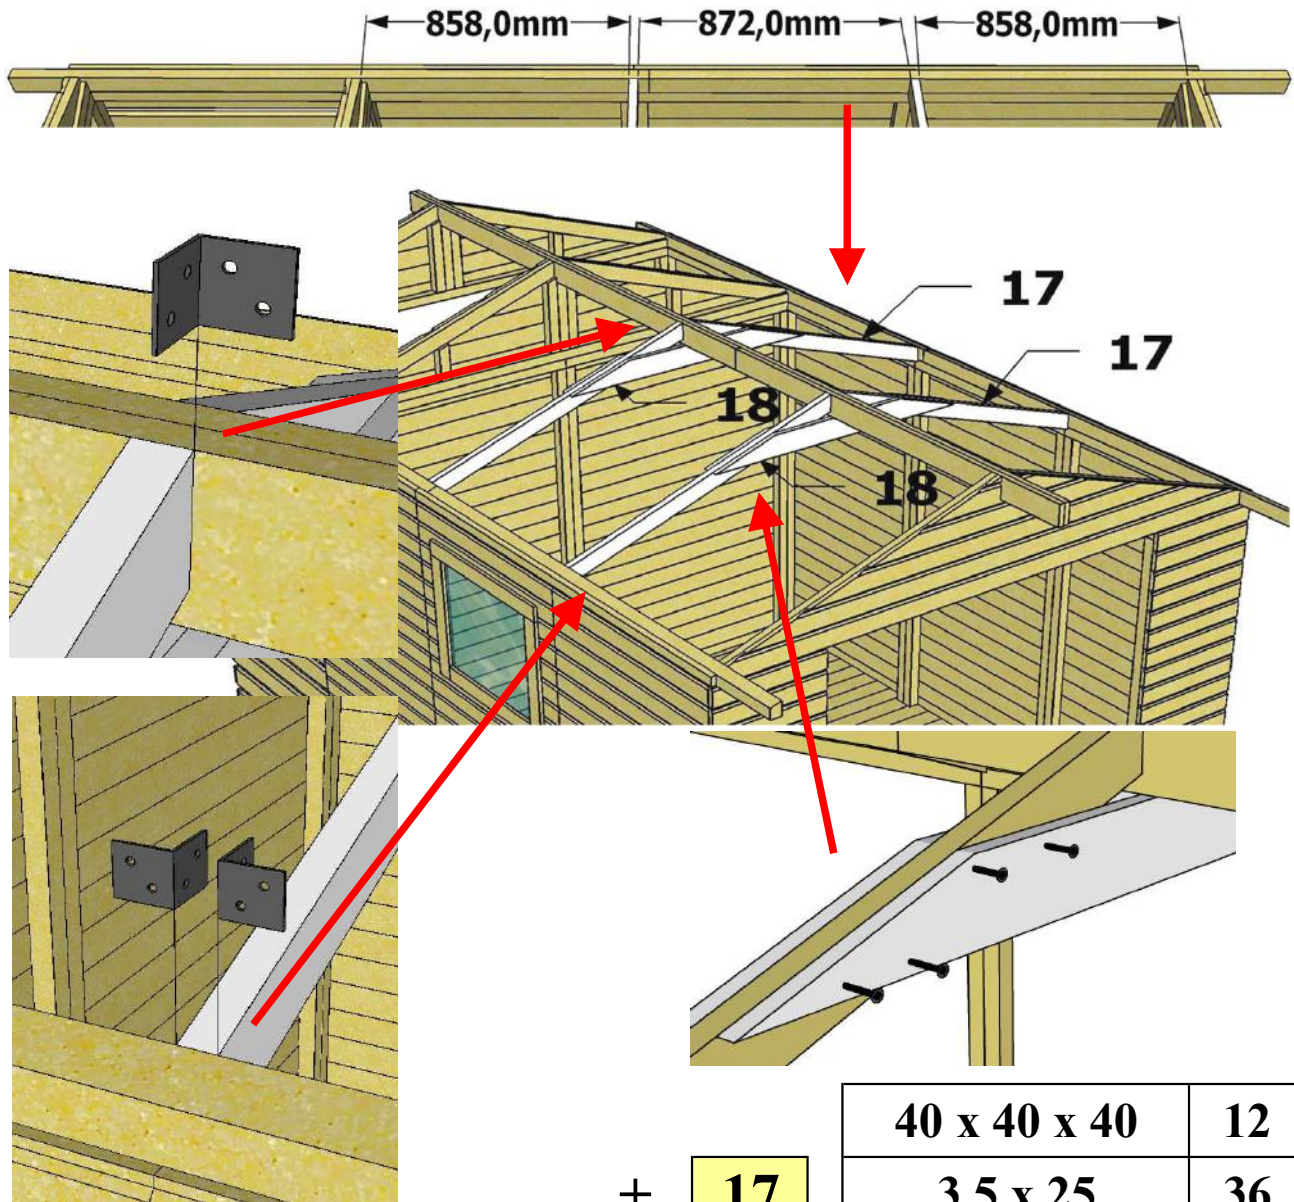

Wood Combi Shed Lojo

Assembly instruction

4/12

+ **7**

4,5 x 80	16
----------	----

+ **7a**

3,5 x 40	16
----------	----

Wooden Combi Shed Lojo

Assembly instruction

5/12

9	+	9	3,5 x 40	8
	+	9	4,5 x 80	3

Wooden Combi Shed Lojo

Assembly instruction

6/12

+

17

40 x 40 x 40	12
3,5 x 25	36
3,5 x 40	36

+

18

3,5 x 40	24
-----------------	-----------

Wooden Combi Shed Lojo

Assembly instruction

7/12

9a/1 + **9a/2** + **9a/3**