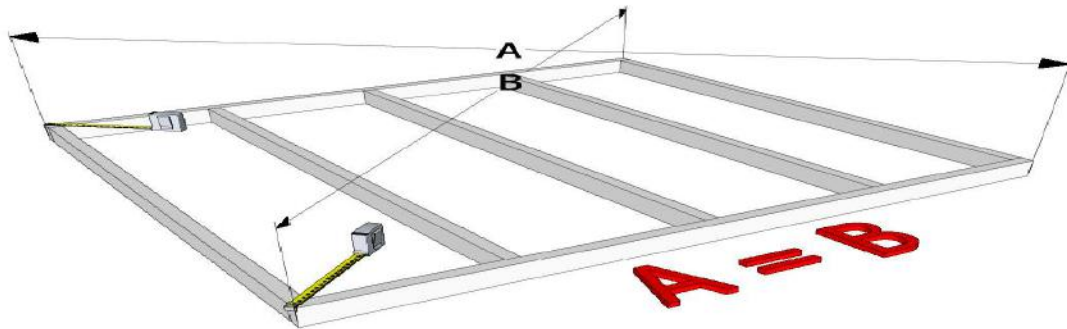

MODULARO™

WOODEN COMBI SHED LOJO

2,4x3,64x2,64M

Wooden Combi Shed Lojo

Assembly instruction

Important !

Wichtig !

Important !

Wichtig !

Wooden Combi Shed Lojo

Assembly instruction

1/12

2	+	2	(2a)	+	1	4,5 x 80	40
----------	---	----------	-------------	---	----------	-----------------	-----------

3a	+	3	+	3b	2 x 50	210
-----------	---	----------	---	-----------	---------------	------------

Wooden Combi Shed Lojo

Assembly instruction

2/12

6a	+	5a	+	5a	+	5a		
+	4	+	4	+	5a	+	4,5 x 80	36
		5a/1	+	5a	+	6b		
6a	5a	5a	5a	5a	5a/1			
5a	6b	+	base		4 x 60		16	
4	4	+	base		4,5 x 80		4	

Wooden Combi Shed Lojo