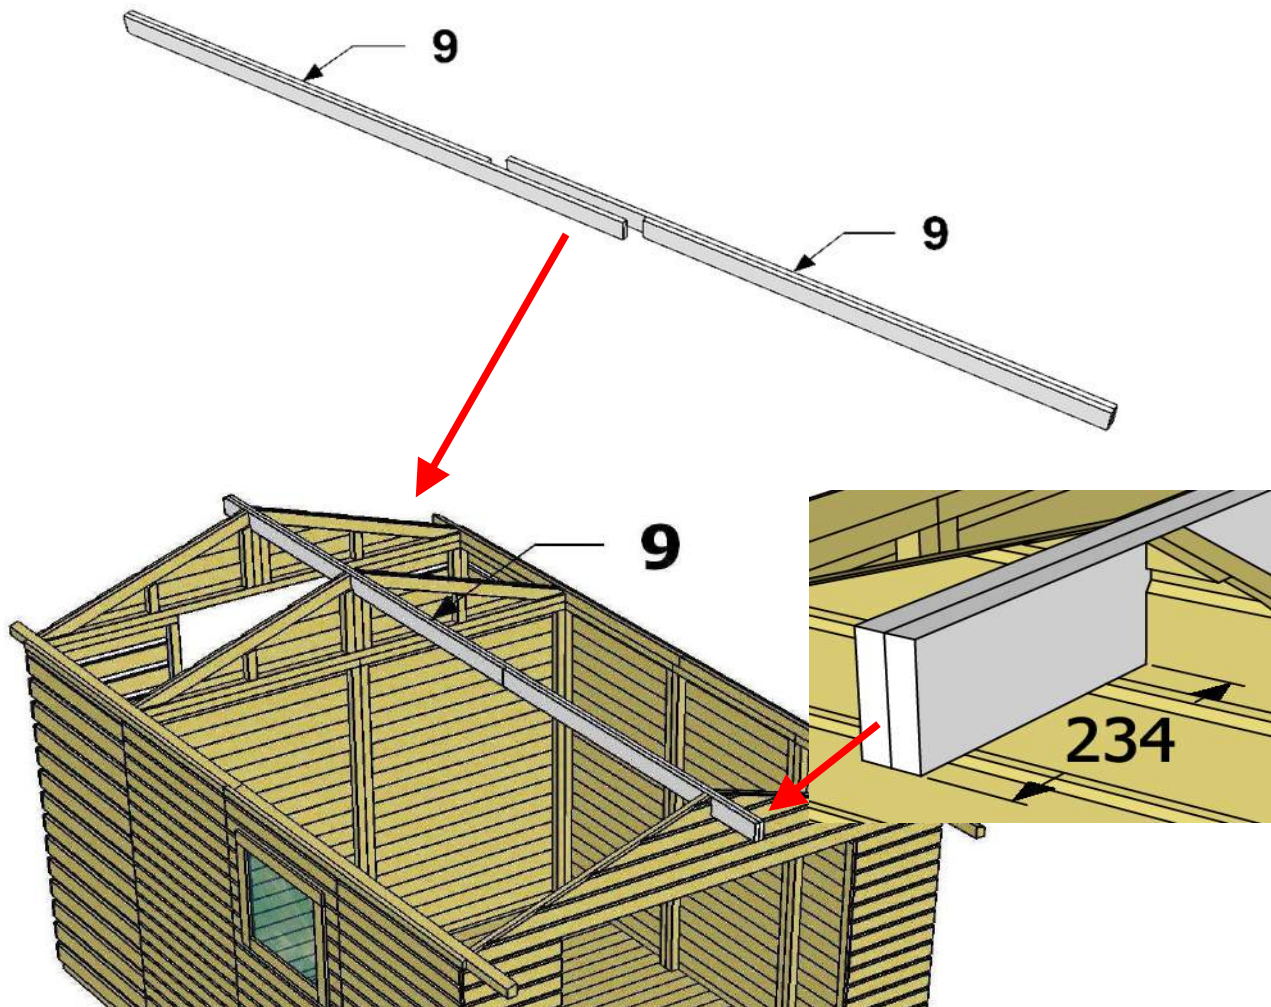

Wooden Combi Shed Lojo

Assembly instruction

5/12

9	+	9	3,5 x 40	8
	+	9	4,5 x 80	3