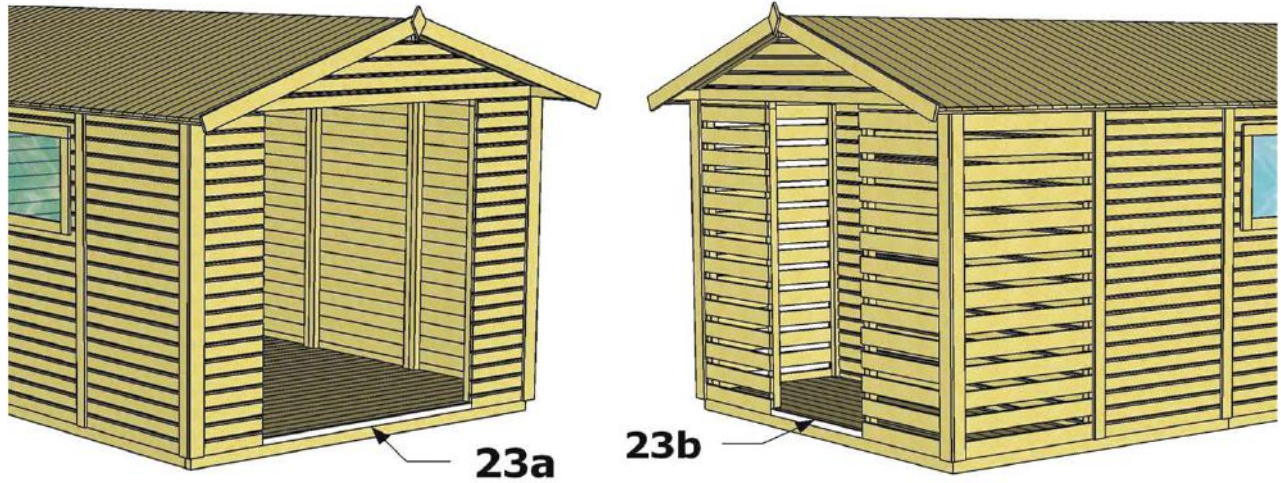

Wooden Combi Shed Lojo

Assembly instruction

10/12