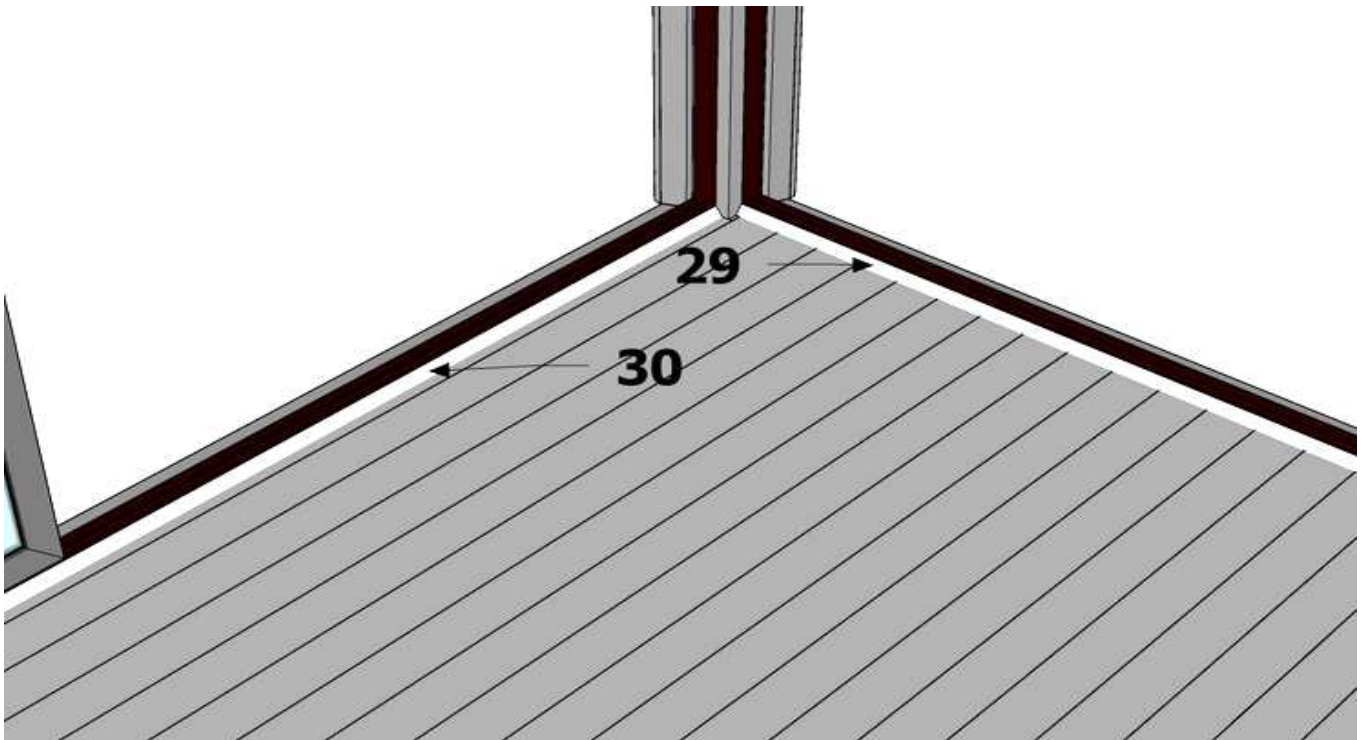

Wood Cabin Locarno

Assembly instruction

16/16

29	+	30	20	3,5 x 40