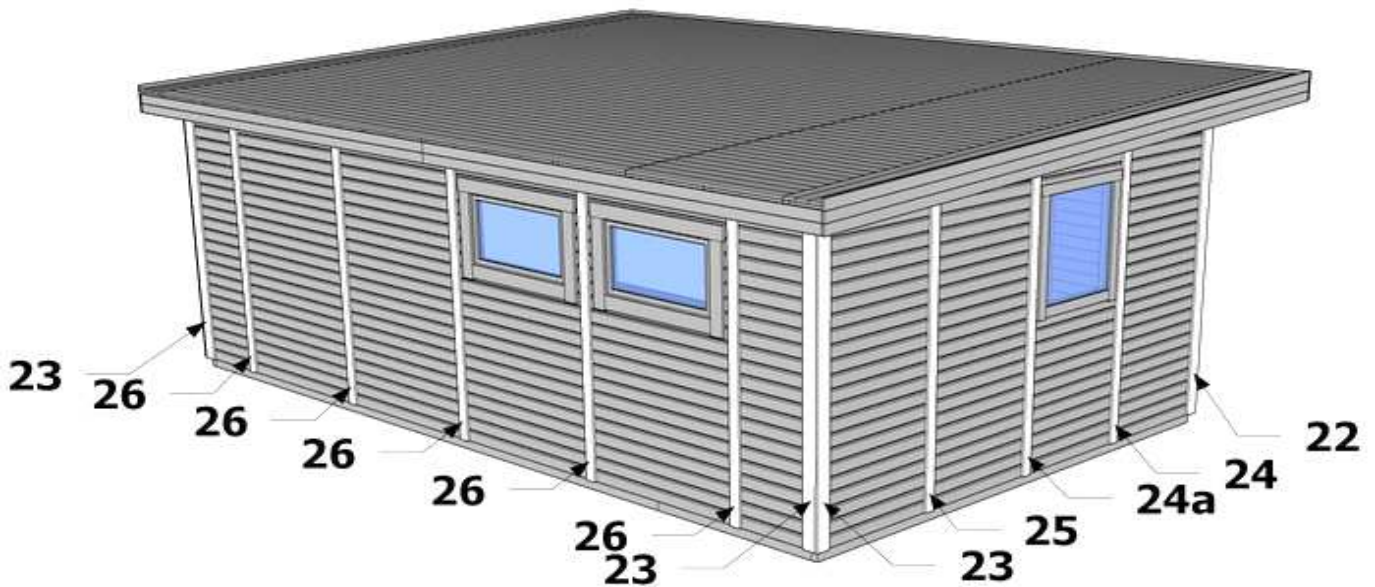

Wood Cabin Locarno

Assembly instruction

12/16

22	+	23	+	24	+	24a	120	3,5 x 40
	+	25	+	26	+	26a