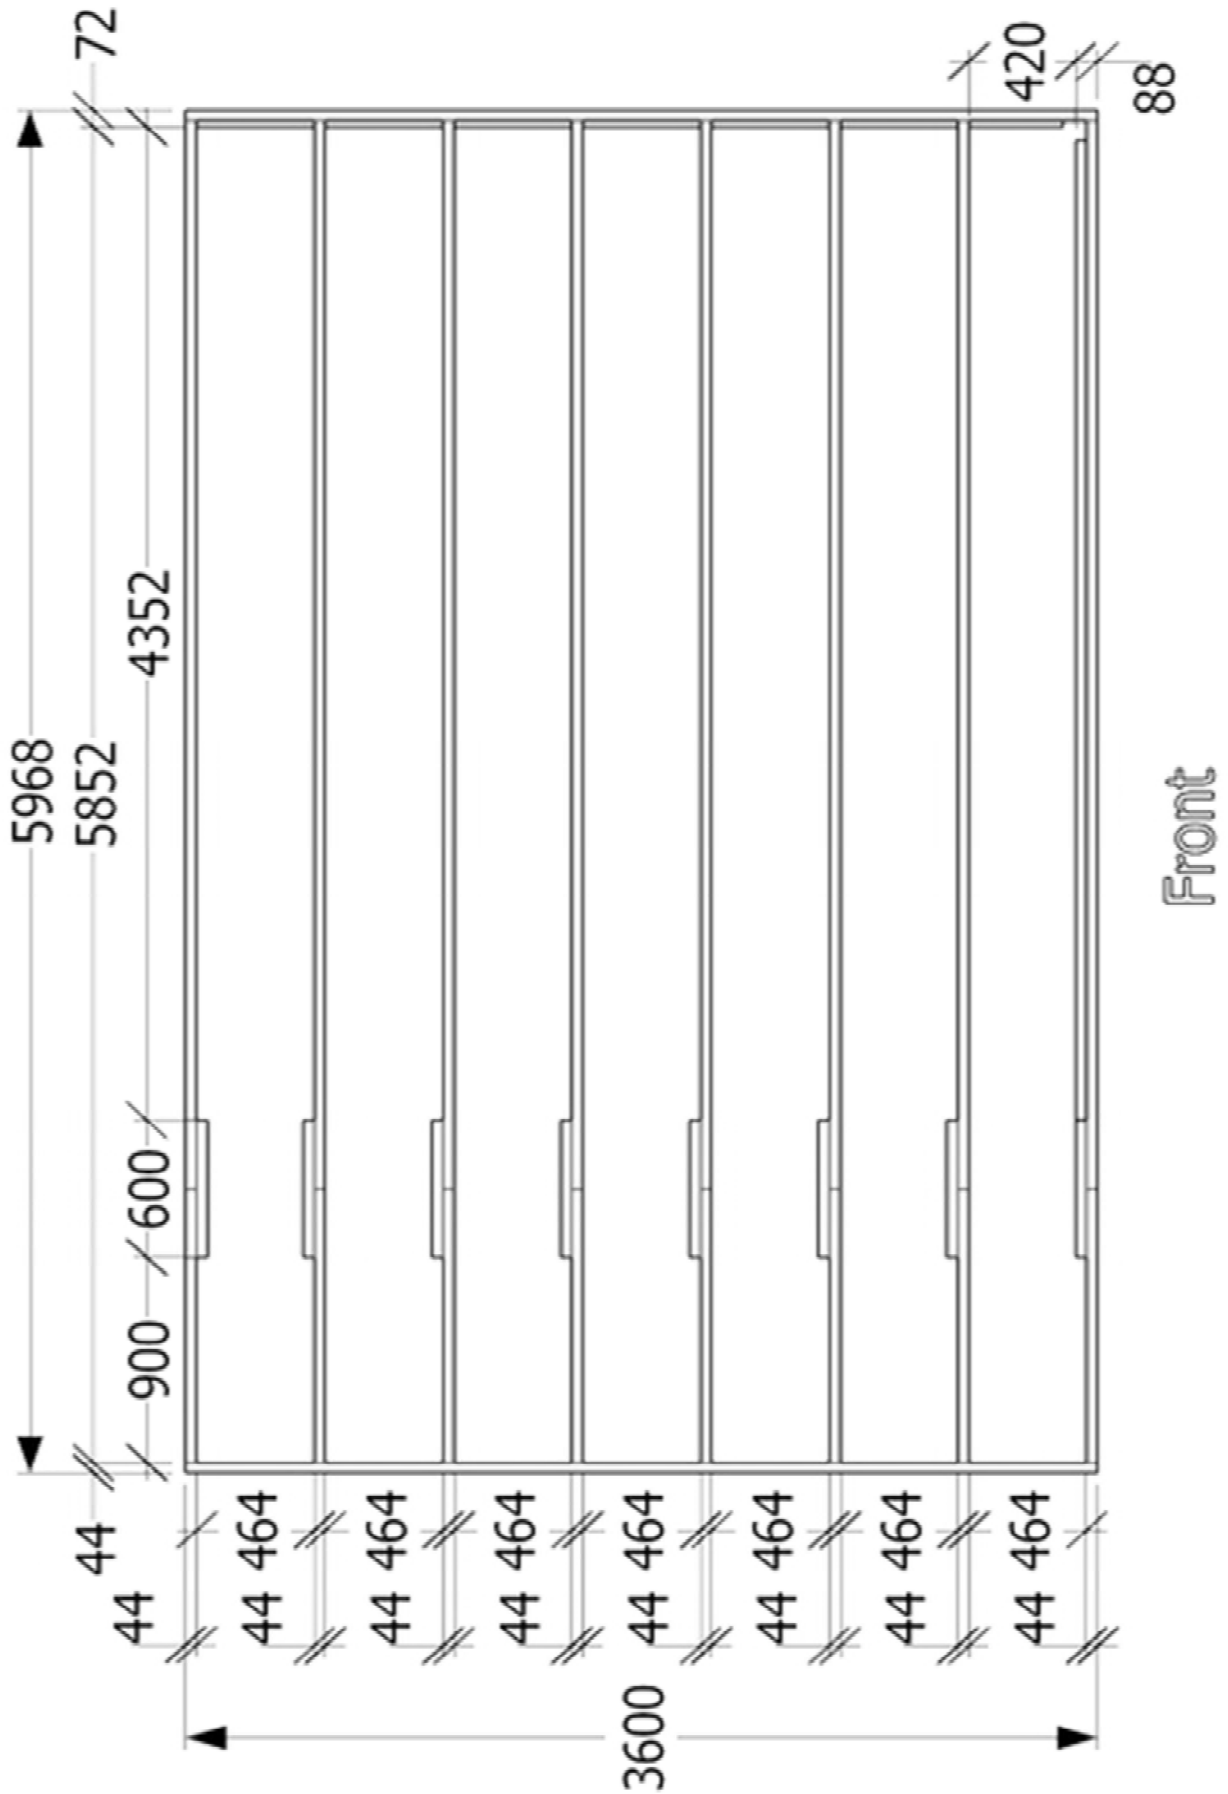

MODULARO™

WOOD CABIN LOCARNO

6x3,64x2,49M

Wood Cabin Locarno

Assembly instruction

Important !
Wichtig !

Important !
Wichtig !

Wood Cabin Locarno

Assembly instruction

1/16

Wood Cabin Locarno

Assembly instruction

2/16

1a	+	1b	+	2	32	4,5 x 80
1	+	1a	+	2	32	4,5 x 80

2b	+	2c	21	4 x 60
	+	2a	8	4,5 x 80

Wood Cabin Locarno

Assembly instruction

3/16

3 + **3a** + **3b** + **3c**
+ **3d**

Wood Cabin Locarno

Assembly instruction

4/16

4a	+	5a	+	5a	+	4b	52	4,5 x 80
4b	+	4d	+	4d	+	4c		
5a	+	5a	+	5b	+	5a		
	+	6b	+	4b	+	4b		
4a	5a	5a	4b	4b	4d	4d	30	4,5 x 80
4c	5a	5a	5b	5a	6b	4b		
		4b	+	base				

Wood Cabin Locarno

Assembly instruction

5/16

(from the lower end)

6a	4	4,5 x 80
-----------	---	----------

7d	12	4 x 70
-----------	----	--------

Wood Cabin Locarno

Assembly instruction