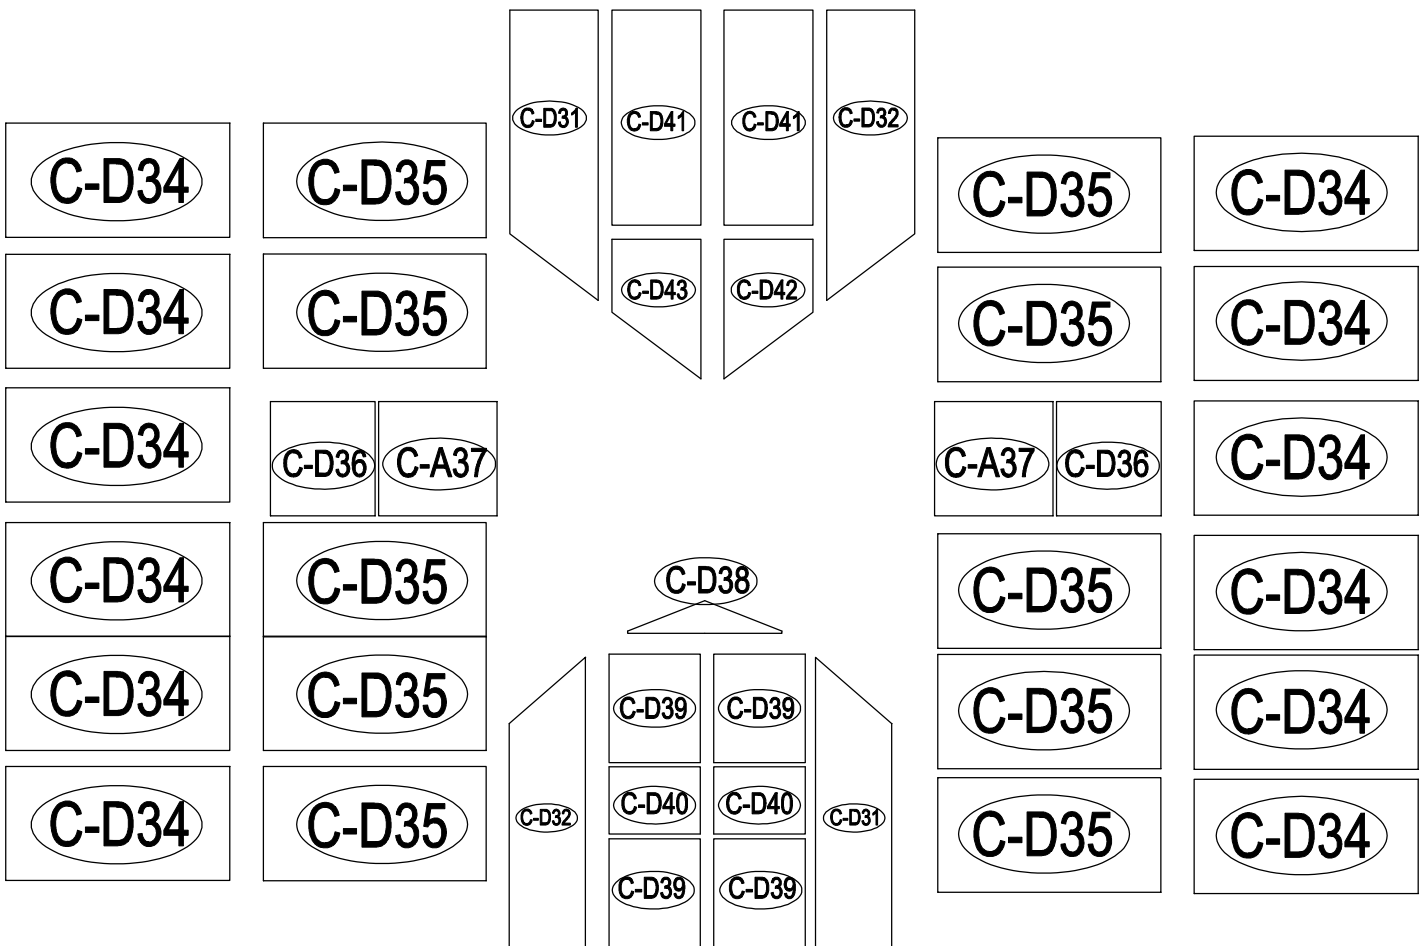

Rear

Front

Notes:

1. Remove approximately 2 inches of film from all sheet edges before installing. remove all film immediately after the constructions completed.
2. The UV-protected side of the sheet is covered with opal white film and must face towards the sun.