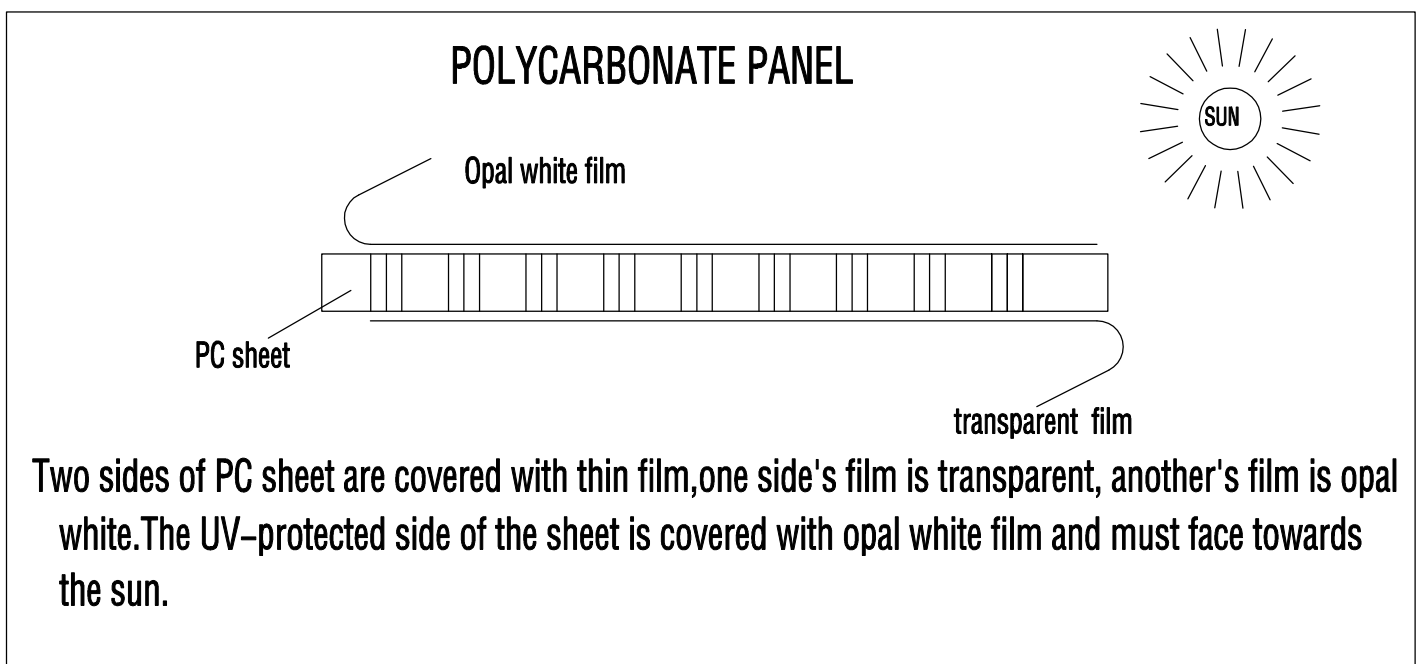

Two sides of PC sheet are covered with thin film, one side's film is transparent, another's film is opal white. The UV-protected side of the sheet is covered with opal white film and must face towards the sun.