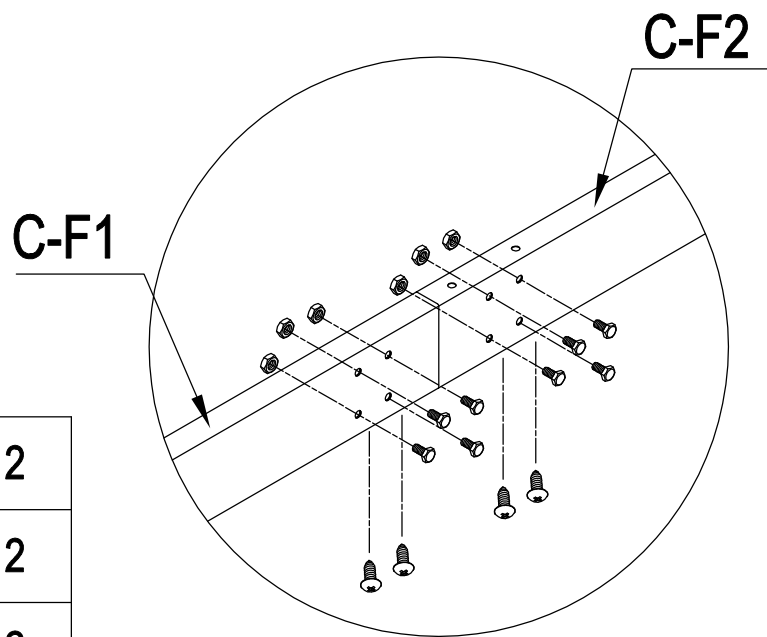

C-F1	2
	C-F2	2
	C-56	2
	C-F57	16
	C-F58	8

1