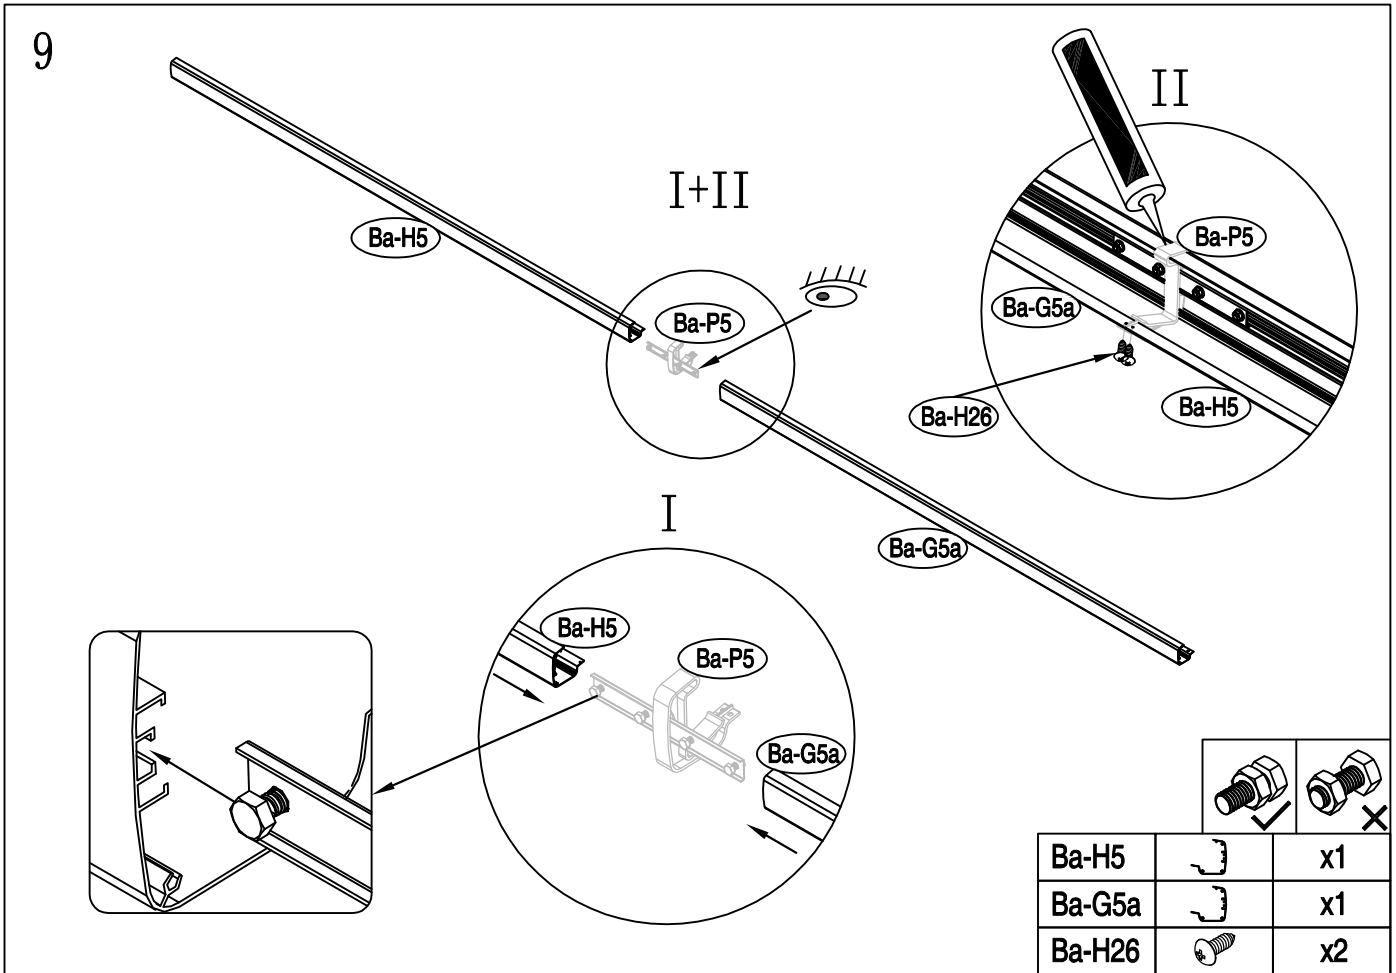

DANCOVER[®]

.com

Manual
for
Patio Cover Malibu
3,05x5,57m

Patio Cover

OWNER'S MANUAL / Instructions for Assembly

Size:

Area of installation requirement:

NO.	IMAGE	mm	QTY	NO.	IMAGE	mm	QTY
Ba-1		120	x3				x1
Ba-2		200	x1			8-10mm	x1
Ba-3		100	x1				
Ba-4		240	x6				
Ba-6		190	x1				
Ba-8		2000	x3				
Ba-14		400	x1				
Ba-D19a		3000	x8				
Ba-D20a		3000	x2				
Ba-21			x8				
Ba-H5		2759	x1				
Ba-G5a		2759	x1				
Ba-H12		2759	x1				
Ba-G12a		2759	x1				
Ba-H24		2759	x1				
Ba-G24a		2759	x1				
Ba-H25		2759	x1				
Ba-G25a		2759	x1				
Ba-D23a		3010	x9				
Ba-P1L			x1				
Ba-P1R			x1				
Ba-P2L			x1				
Ba-P2R			x1				
Ba-P3L			x1				
Ba-P3R			x1				
Ba-P5			x1				
Ba-H26		ST4x10	x4				
Ba-H27		M6x12	x60				
Ba-H28		M6	x60				
Ba-H29		ST4x24	x8				
Ba-H30		M6	x22				
Ba-H31		M6	x22				
Ba-H32		ST5.5x40	x22				
Ba-H33		ST4x20	x42				
Ba-H34		M6	x68				

1

Ba-1		x3
Ba-8		x3
Ba-H33		x12

2

		
Ba-4		x6
Ba-8		x3
Ba-H27		x12
Ba-H28		x12

1

3

4

2

5

Ba-H27		x12
--------	--	-----

6

Ba-8		x3
Ba-H28		x12

3

7

Ba-P1L		x1
Ba-P1R		x1
Ba-H33		x4

8

Ba-2		x1
Ba-P5		x1
Ba-H27		x4
Ba-H28		x4

11

Ba-H24		x1
--------	---	----

12

Ba-H30		x5
--------	---	----

13

Ba-6		x1
Ba-H26		x1
Ba-H31		x5
Ba-H32		x5

14