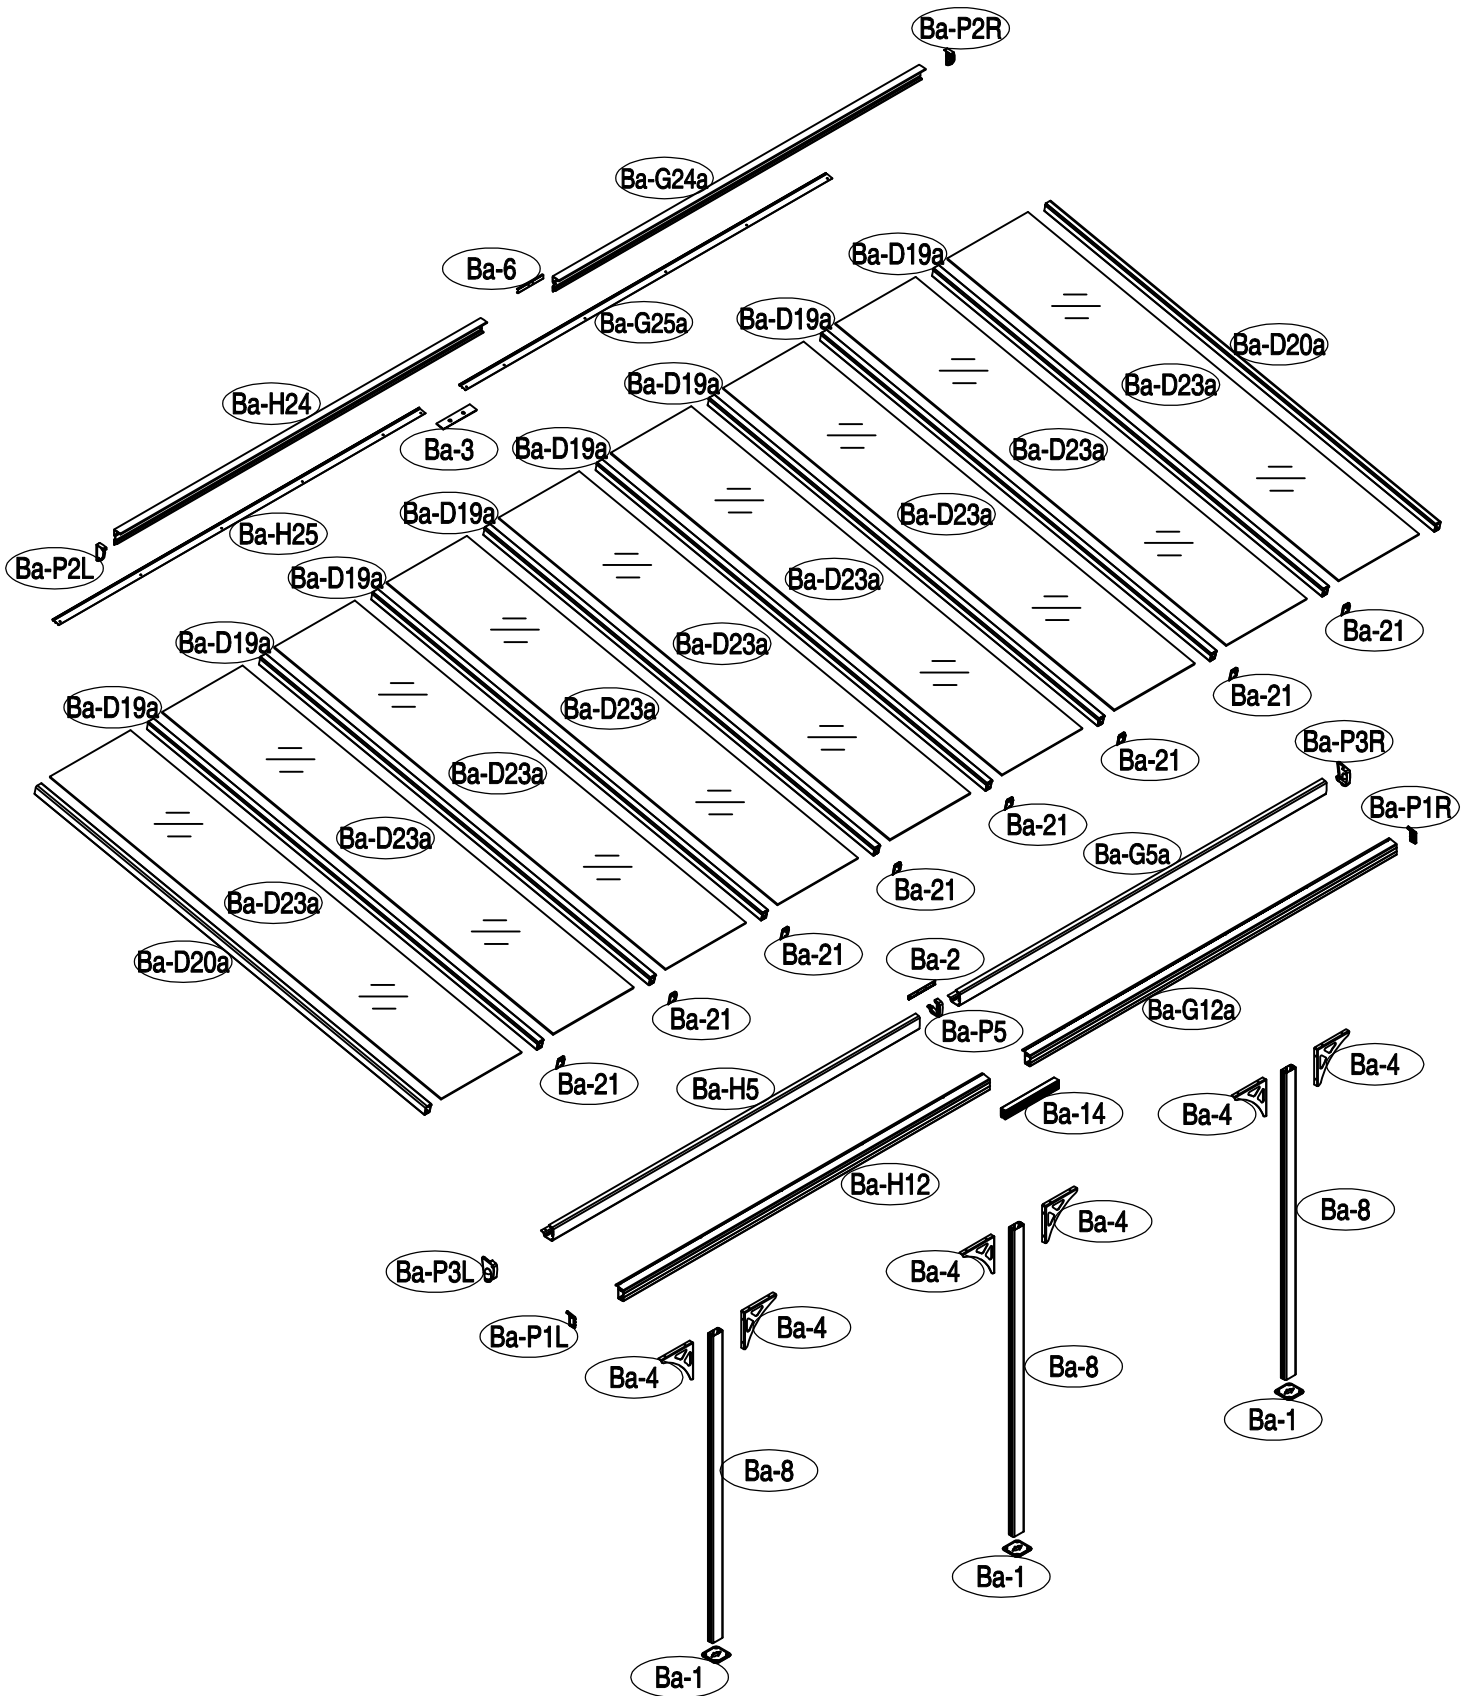

DANCOVER[®]

.com

Manual
for
Patio Cover Malibu
3,05x5,57m

Patio Cover

OWNER'S MANUAL / Instructions for Assembly

Size:

Area of installation requirement:

NO.	IMAGE	mm	QTY	NO.	IMAGE	mm	QTY
Ba-1		120	x3				x1
Ba-2		200	x1			8-10mm	x1
Ba-3		100	x1				
Ba-4		240	x6				
Ba-6		190	x1				
Ba-8		2000	x3				
Ba-14		400	x1				
Ba-D19a		3000	x8				
Ba-D20a		3000	x2				
Ba-21			x8				
Ba-H5		2759	x1				
Ba-G5a		2759	x1				
Ba-H12		2759	x1				
Ba-G12a		2759	x1				
Ba-H24		2759	x1				
Ba-G24a		2759	x1				
Ba-H25		2759	x1				
Ba-G25a		2759	x1				
Ba-D23a		3010	x9				
Ba-P1L			x1				
Ba-P1R			x1				
Ba-P2L			x1				
Ba-P2R			x1				
Ba-P3L			x1				
Ba-P3R			x1				
Ba-P5			x1				
Ba-H26		ST4x10	x4				
Ba-H27		M6x12	x60				
Ba-H28		M6	x60				
Ba-H29		ST4x24	x8				
Ba-H30		M6	x22				
Ba-H31		M6	x22				
Ba-H32		ST5.5x40	x22				
Ba-H33		ST4x20	x42				
Ba-H34		M6	x68				

1

Ba-1		x3
Ba-8		x3
Ba-H33		x12

2

		
Ba-4		x6
Ba-8		x3
Ba-H27		x12
Ba-H28		x12

1

3

4

2

5

Ba-H27		x12
--------	--	-----

6

Ba-8		x3
Ba-H28		x12

3

7

Ba-P1L		x1
Ba-P1R		x1
Ba-H33		x4

8

Ba-2		x1
Ba-P5		x1
Ba-H27		x4
Ba-H28		x4

11

Ba-H24		x1
--------	---	----

12

Ba-H30		x5
--------	---	----

13

Ba-6		x1
Ba-H26		x1
Ba-H31		x5
Ba-H32		x5

14