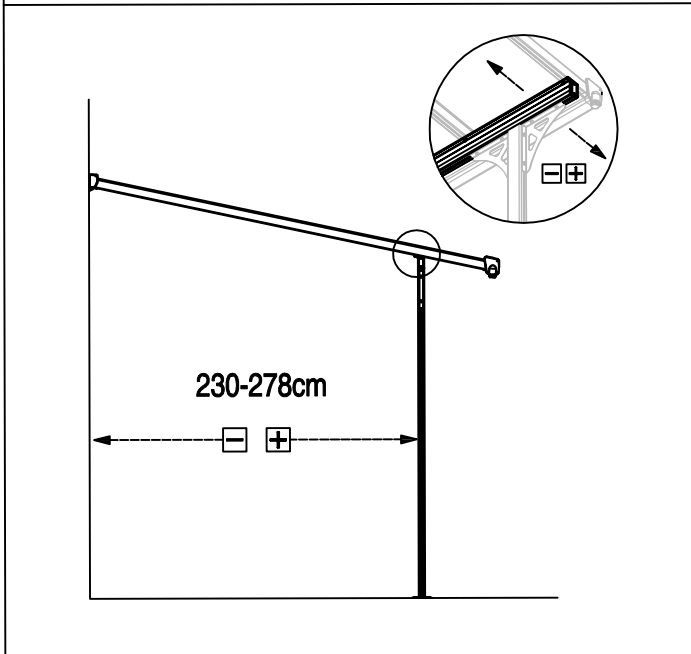

DANCOVER[®]

.com

Manual
for
Patio Cover Malibu
3,05x5,57m

Patio Cover

OWNER'S MANUAL / Instructions for Assembly

Size:

Area of installation requirement:

NO.	IMAGE	mm	QTY	NO.	IMAGE	mm	QTY
Ba-1		120	x3				x1
Ba-2		200	x1			8-10mm	x1
Ba-3		100	x1				
Ba-4		240	x6				
Ba-6		190	x1				
Ba-8		2000	x3				
Ba-14		400	x1				
Ba-D19a		3000	x8				
Ba-D20a		3000	x2				
Ba-21			x8				
Ba-H5		2759	x1				
Ba-G5a		2759	x1				
Ba-H12		2759	x1				
Ba-G12a		2759	x1				
Ba-H24		2759	x1				
Ba-G24a		2759	x1				
Ba-H25		2759	x1				
Ba-G25a		2759	x1				
Ba-D23a		3010	x9				
Ba-P1L			x1				
Ba-P1R			x1				
Ba-P2L			x1				
Ba-P2R			x1				
Ba-P3L			x1				
Ba-P3R			x1				
Ba-P5			x1				
Ba-H26		ST4x10	x4				
Ba-H27		M6x12	x60				
Ba-H28		M6	x60				
Ba-H29		ST4x24	x8				
Ba-H30		M6	x22				
Ba-H31		M6	x22				
Ba-H32		ST5.5x40	x22				
Ba-H33		ST4x20	x42				
Ba-H34		M6	x68				

1

Ba-1		x3
Ba-8		x3
Ba-H33		x12

2

		
Ba-4		x6
Ba-8		x3
Ba-H27		x12
Ba-H28		x12

1

3

4

2