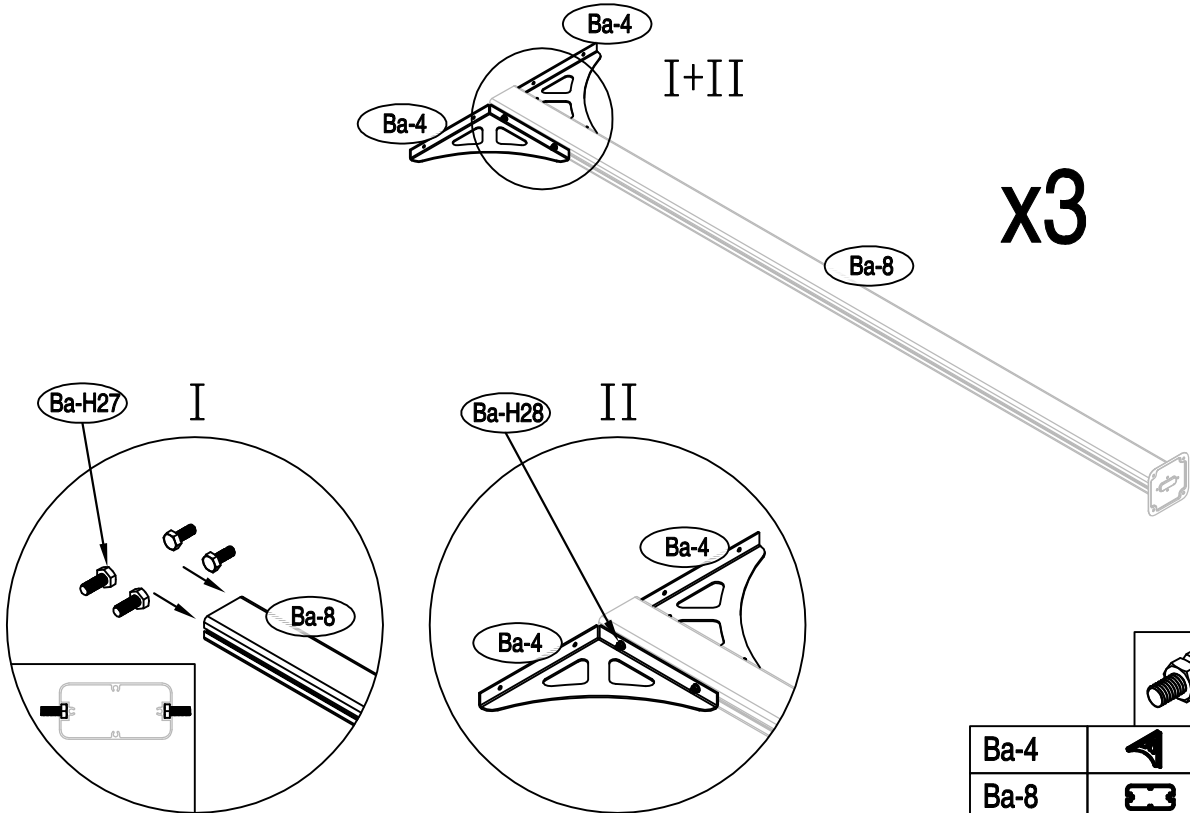

DANCOVER[®]

.com

Manual
for
Patio Cover Malibu
3,05x5,57m

Patio Cover

OWNER'S MANUAL / Instructions for Assembly

Size:

Area of installation requirement:

NO.	IMAGE	mm	QTY	NO.	IMAGE	mm	QTY
Ba-1		120	x3				x1
Ba-2		200	x1			8-10mm	x1
Ba-3		100	x1				
Ba-4		240	x6				
Ba-6		190	x1				
Ba-8		2000	x3				
Ba-14		400	x1				
Ba-D19a		3000	x8				
Ba-D20a		3000	x2				
Ba-21			x8				
Ba-H5		2759	x1				
Ba-G5a		2759	x1				
Ba-H12		2759	x1				
Ba-G12a		2759	x1				
Ba-H24		2759	x1				
Ba-G24a		2759	x1				
Ba-H25		2759	x1				
Ba-G25a		2759	x1				
Ba-D23a		3010	x9				
Ba-P1L			x1				
Ba-P1R			x1				
Ba-P2L			x1				
Ba-P2R			x1				
Ba-P3L			x1				
Ba-P3R			x1				
Ba-P5			x1				
Ba-H26		ST4x10	x4				
Ba-H27		M6x12	x60				
Ba-H28		M6	x60				
Ba-H29		ST4x24	x8				
Ba-H30		M6	x22				
Ba-H31		M6	x22				
Ba-H32		ST5.5x40	x22				
Ba-H33		ST4x20	x42				
Ba-H34		M6	x68				

1

Ba-1		x3
Ba-8		x3
Ba-H33		x12

2

		
Ba-4		x6
Ba-8		x3
Ba-H27		x12
Ba-H28		x12

1

3

4

2