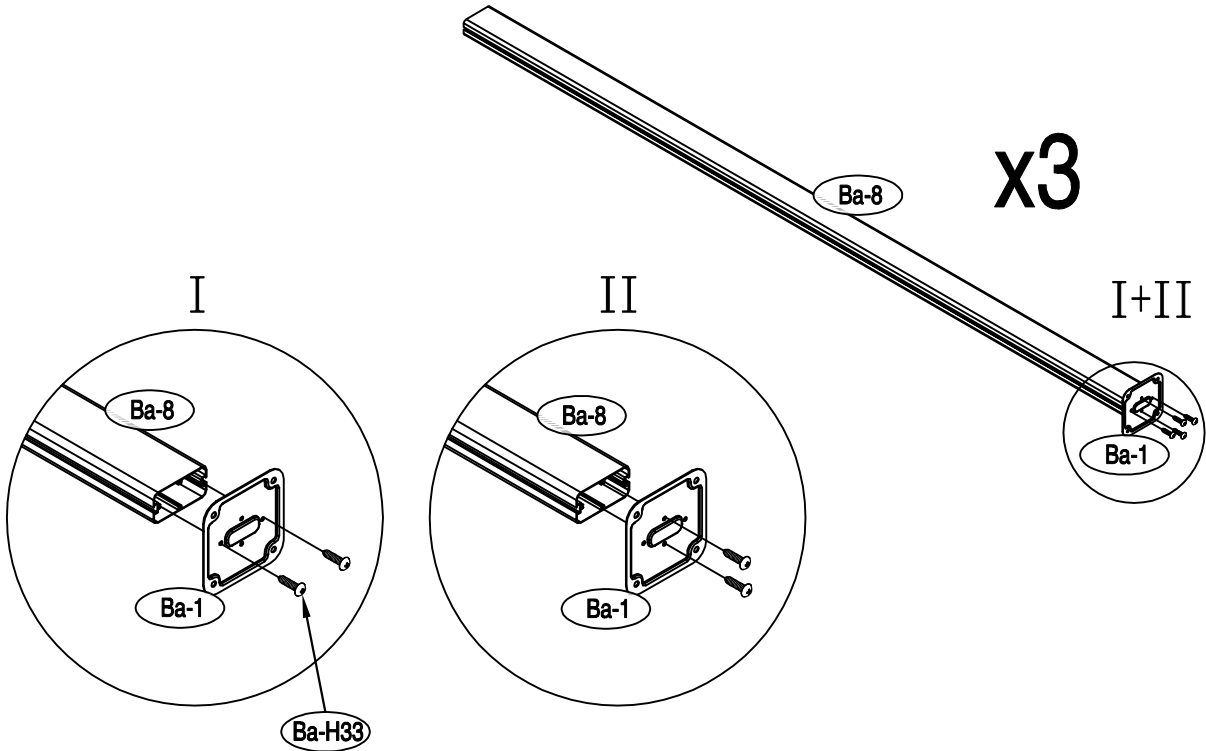

1

Ba-1		x3
Ba-8		x3
Ba-H33		x12

2