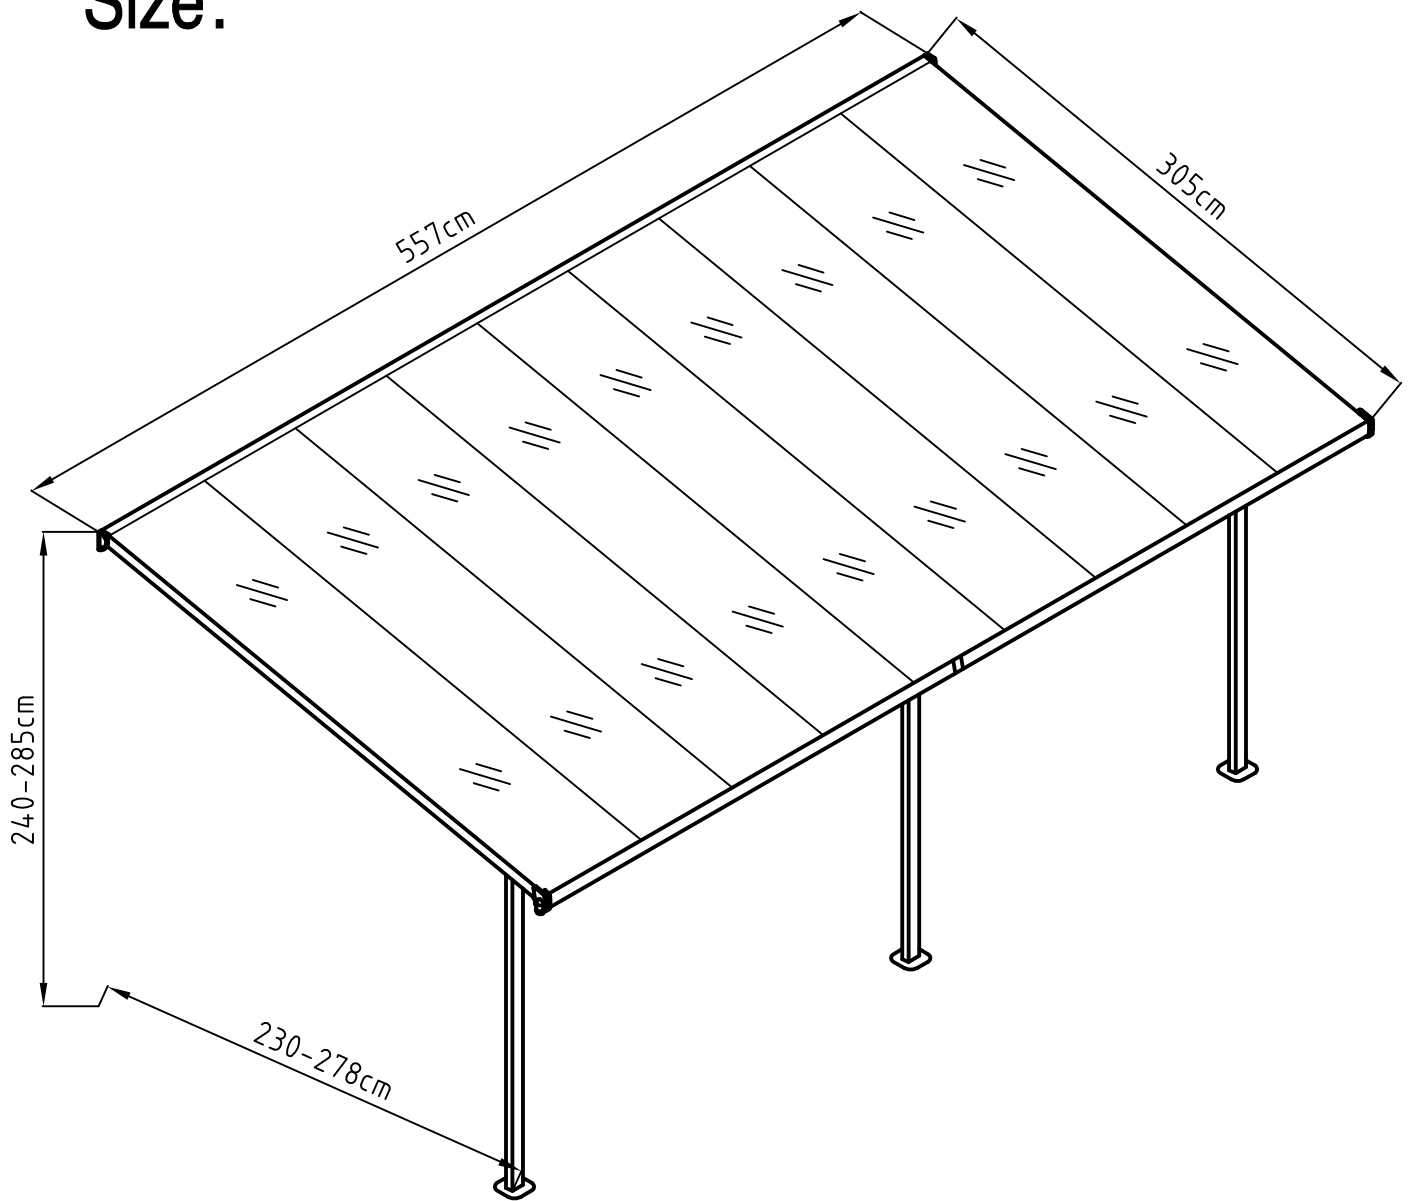

DANCOVER[®]

.com

Manual
for
Patio Cover Malibu
3,05x5,57m

Patio Cover

OWNER'S MANUAL / Instructions for Assembly

Size:

Area of installation requirement:

NO.	IMAGE	mm	QTY	NO.	IMAGE	mm	QTY
Ba-1		120	x3				x1
Ba-2		200	x1			8-10mm	x1
Ba-3		100	x1				
Ba-4		240	x6				
Ba-6		190	x1				
Ba-8		2000	x3				
Ba-14		400	x1				
Ba-D19a		3000	x8				
Ba-D20a		3000	x2				
Ba-21			x8				
Ba-H5		2759	x1				
Ba-G5a		2759	x1				
Ba-H12		2759	x1				
Ba-G12a		2759	x1				
Ba-H24		2759	x1				
Ba-G24a		2759	x1				
Ba-H25		2759	x1				
Ba-G25a		2759	x1				
Ba-D23a		3010	x9				
Ba-P1L			x1				
Ba-P1R			x1				
Ba-P2L			x1				
Ba-P2R			x1				
Ba-P3L			x1				
Ba-P3R			x1				
Ba-P5			x1				
Ba-H26		ST4x10	x4				
Ba-H27		M6x12	x60				
Ba-H28		M6	x60				
Ba-H29		ST4x24	x8				
Ba-H30		M6	x22				
Ba-H31		M6	x22				
Ba-H32		ST5.5x40	x22				
Ba-H33		ST4x20	x42				
Ba-H34		M6	x68				

1

Ba-1		x3
Ba-8		x3
Ba-H33		x12

2

		
Ba-4		x6
Ba-8		x3
Ba-H27		x12
Ba-H28		x12

1

3

4

2