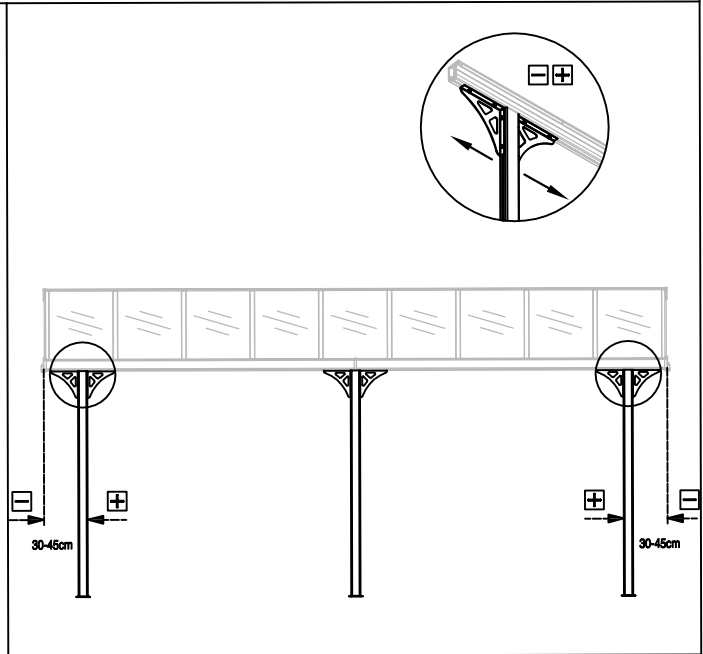

DANCOVER[®]

.com

Manual
for
Patio Cover Malibu
3,05x5,57m

Patio Cover

OWNER'S MANUAL / Instructions for Assembly

Size:

Area of installation requirement:

NO.	IMAGE	mm	QTY	NO.	IMAGE	mm	QTY
Ba-1		120	x3				x1
Ba-2		200	x1			8-10mm	x1
Ba-3		100	x1				
Ba-4		240	x6				
Ba-6		190	x1				
Ba-8		2000	x3				
Ba-14		400	x1				
Ba-D19a		3000	x8				
Ba-D20a		3000	x2				
Ba-21			x8				
Ba-H5		2759	x1				
Ba-G5a		2759	x1				
Ba-H12		2759	x1				
Ba-G12a		2759	x1				
Ba-H24		2759	x1				
Ba-G24a		2759	x1				
Ba-H25		2759	x1				
Ba-G25a		2759	x1				
Ba-D23a		3010	x9				
Ba-P1L			x1				
Ba-P1R			x1				
Ba-P2L			x1				
Ba-P2R			x1				
Ba-P3L			x1				
Ba-P3R			x1				
Ba-P5			x1				
Ba-H26		ST4x10	x4				
Ba-H27		M6x12	x60				
Ba-H28		M6	x60				
Ba-H29		ST4x24	x8				
Ba-H30		M6	x22				
Ba-H31		M6	x22				
Ba-H32		ST5.5x40	x22				
Ba-H33		ST4x20	x42				
Ba-H34		M6	x68				

1

Ba-1		x3
Ba-8		x3
Ba-H33		x12

2

		
Ba-4		x6
Ba-8		x3
Ba-H27		x12
Ba-H28		x12

1

3

4

2

5

Ba-H27		x12
--------	--	-----

6

Ba-8		x3
Ba-H28		x12

3

7

Ba-P1L		x1
Ba-P1R		x1
Ba-H33		x4

8