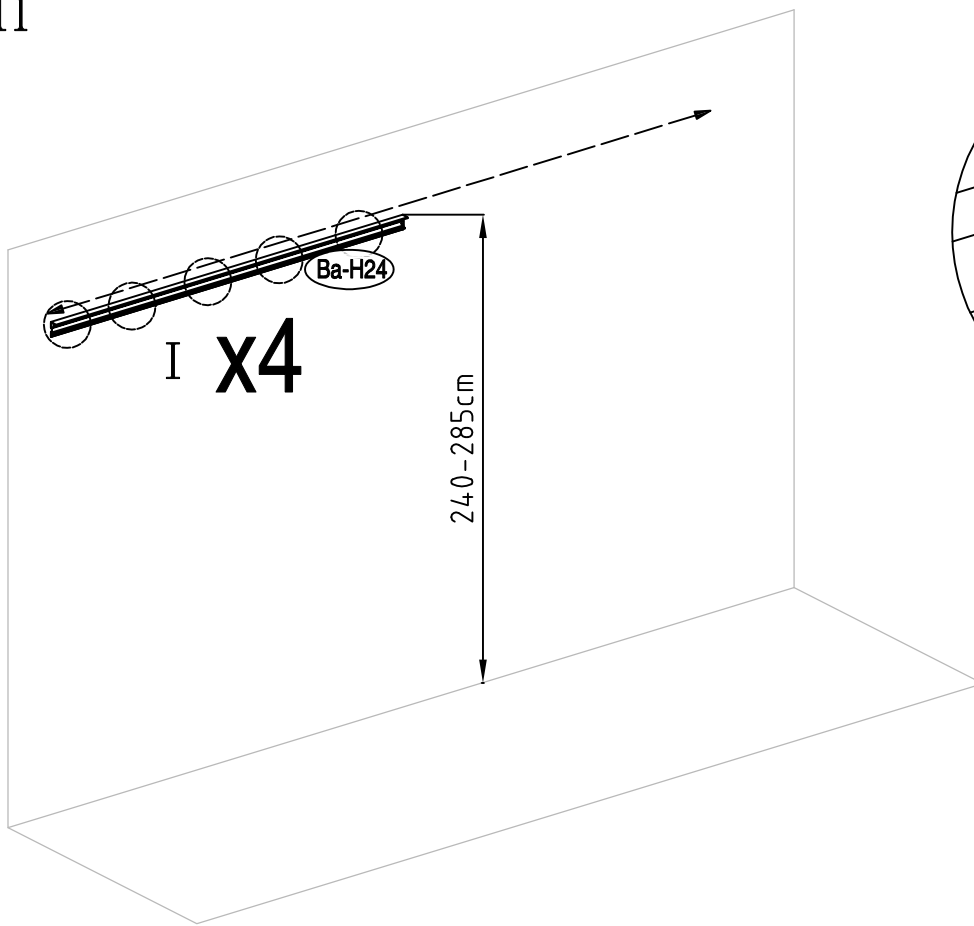

11

Ba-H24		x1

12

Ba-H30		x5