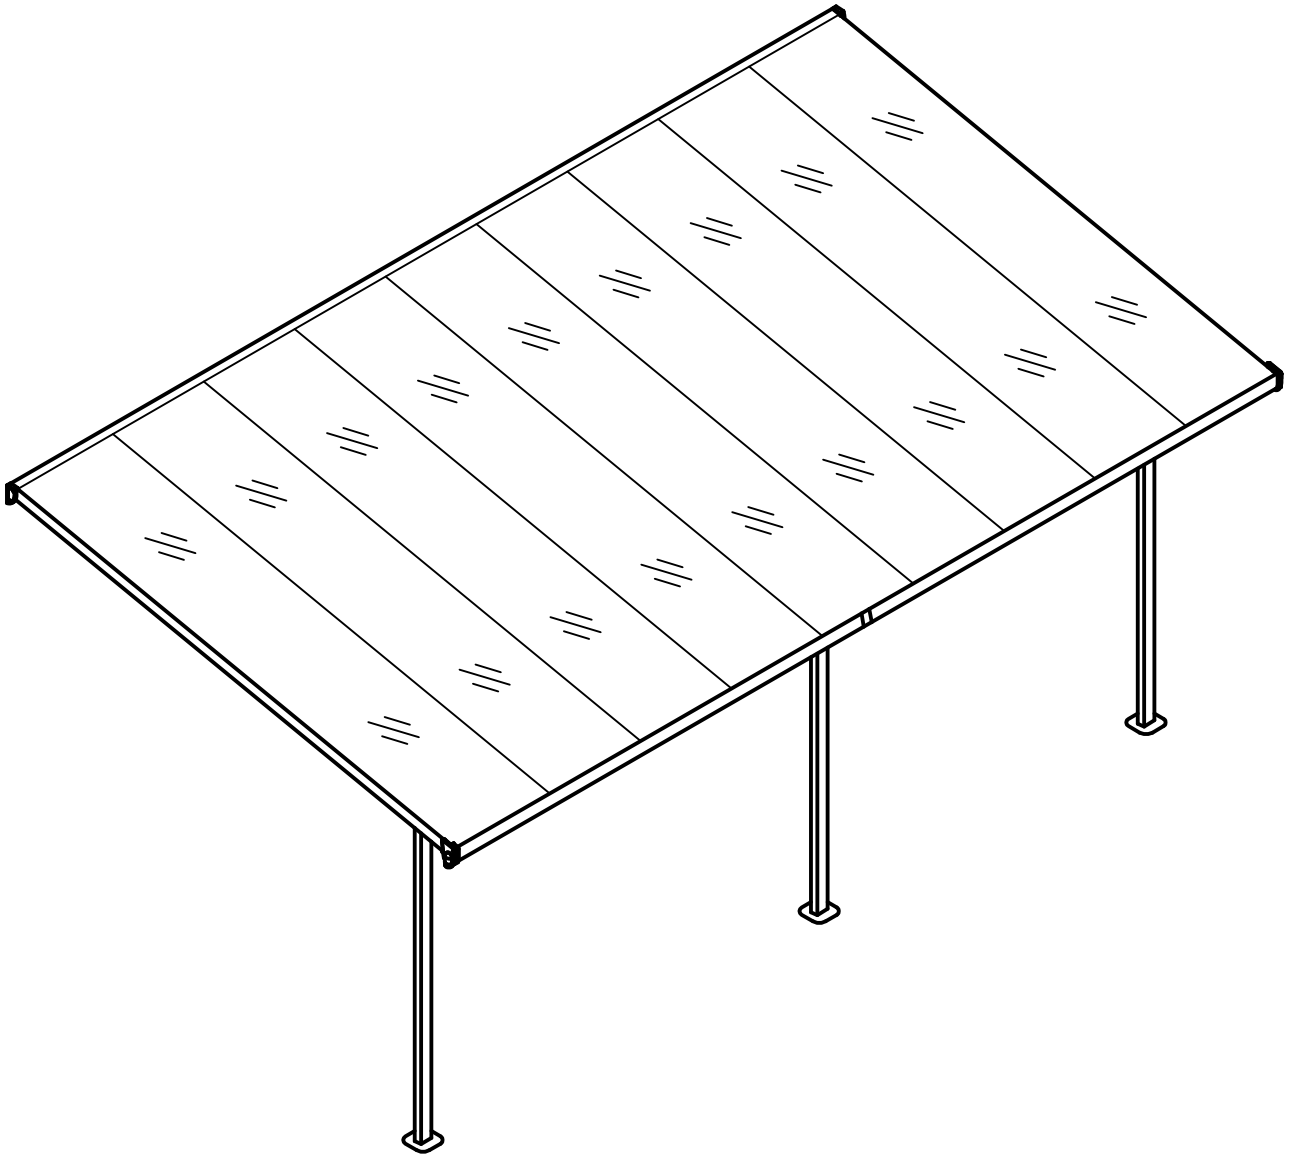

DANCOVER[®]

.com

Manual
for
Patio Cover Malibu
3,05x5,57m

Patio Cover

OWNER'S MANUAL / Instructions for Assembly

Size:

Area of installation requirement:

NO.	IMAGE	mm	QTY	NO.	IMAGE	mm	QTY
Ba-1		120	x3				x1
Ba-2		200	x1			8-10mm	x1
Ba-3		100	x1				
Ba-4		240	x6				
Ba-6		190	x1				
Ba-8		2000	x3				
Ba-14		400	x1				
Ba-D19a		3000	x8				
Ba-D20a		3000	x2				
Ba-21			x8				
Ba-H5		2759	x1				
Ba-G5a		2759	x1				
Ba-H12		2759	x1				
Ba-G12a		2759	x1				
Ba-H24		2759	x1				
Ba-G24a		2759	x1				
Ba-H25		2759	x1				
Ba-G25a		2759	x1				
Ba-D23a		3010	x9				
Ba-P1L			x1				
Ba-P1R			x1				
Ba-P2L			x1				
Ba-P2R			x1				
Ba-P3L			x1				
Ba-P3R			x1				
Ba-P5			x1				
Ba-H26		ST4x10	x4				
Ba-H27		M6x12	x60				
Ba-H28		M6	x60				
Ba-H29		ST4x24	x8				
Ba-H30		M6	x22				
Ba-H31		M6	x22				
Ba-H32		ST5.5x40	x22				
Ba-H33		ST4x20	x42				
Ba-H34		M6	x68				

1

Ba-1		x3
Ba-8		x3
Ba-H33		x12

2

		
Ba-4		x6
Ba-8		x3
Ba-H27		x12
Ba-H28		x12

1

3

4

2