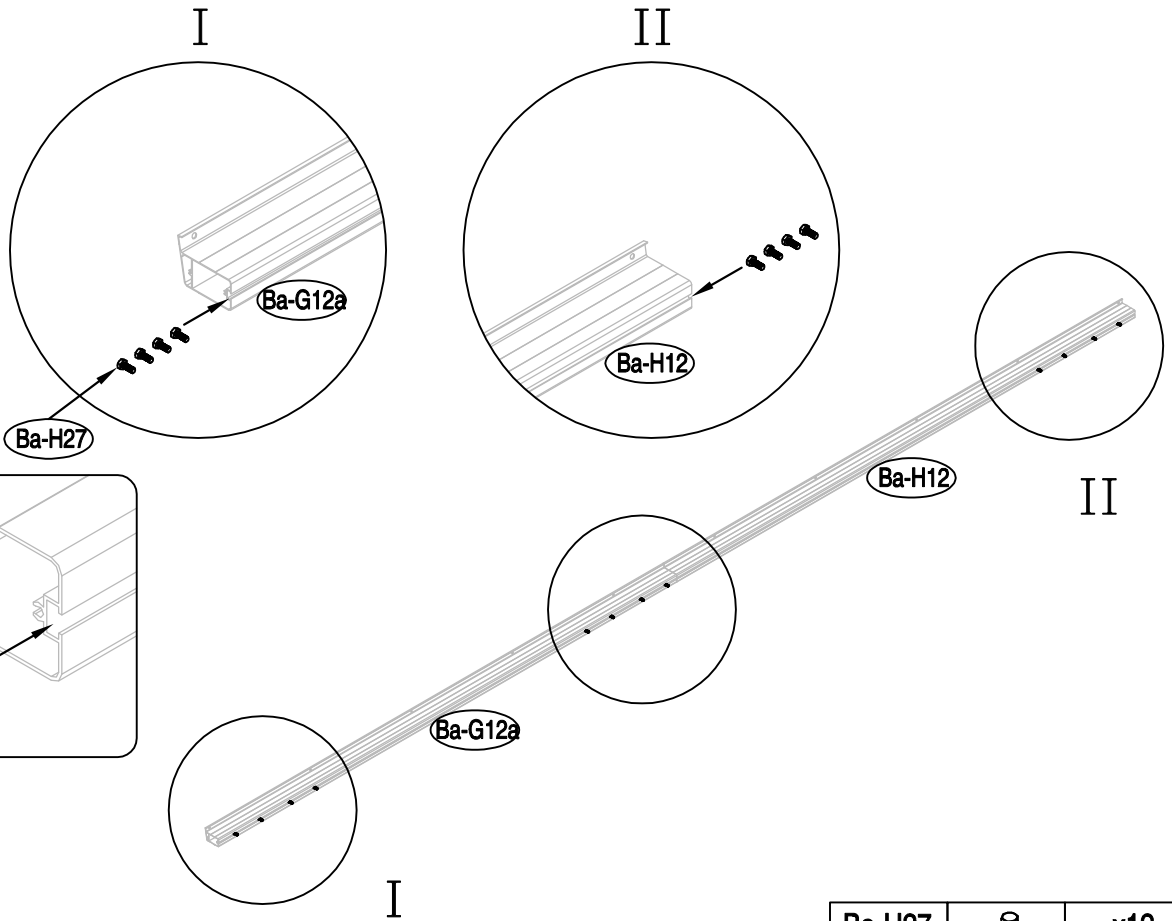

DANCOVER[®]

.com

Manual
for
Patio Cover Malibu
3,05x5,57m

Patio Cover

OWNER'S MANUAL / Instructions for Assembly

Size:

Area of installation requirement:

NO.	IMAGE	mm	QTY	NO.	IMAGE	mm	QTY
Ba-1		120	x3				x1
Ba-2		200	x1			8-10mm	x1
Ba-3		100	x1				
Ba-4		240	x6				
Ba-6		190	x1				
Ba-8		2000	x3				
Ba-14		400	x1				
Ba-D19a		3000	x8				
Ba-D20a		3000	x2				
Ba-21			x8				
Ba-H5		2759	x1				
Ba-G5a		2759	x1				
Ba-H12		2759	x1				
Ba-G12a		2759	x1				
Ba-H24		2759	x1				
Ba-G24a		2759	x1				
Ba-H25		2759	x1				
Ba-G25a		2759	x1				
Ba-D23a		3010	x9				
Ba-P1L			x1				
Ba-P1R			x1				
Ba-P2L			x1				
Ba-P2R			x1				
Ba-P3L			x1				
Ba-P3R			x1				
Ba-P5			x1				
Ba-H26		ST4x10	x4				
Ba-H27		M6x12	x60				
Ba-H28		M6	x60				
Ba-H29		ST4x24	x8				
Ba-H30		M6	x22				
Ba-H31		M6	x22				
Ba-H32		ST5.5x40	x22				
Ba-H33		ST4x20	x42				
Ba-H34		M6	x68				

1

Ba-1		x3
Ba-8		x3
Ba-H33		x12

2

		
Ba-4		x6
Ba-8		x3
Ba-H27		x12
Ba-H28		x12

1

3

4

2

5

Ba-H27		x12
--------	--	-----

6

Ba-8		x3
Ba-H28		x12

3

7

Ba-P1L		x1
Ba-P1R		x1
Ba-H33		x4

8

Ba-2		x1
Ba-P5		x1
Ba-H27		x4
Ba-H28		x4

11

Ba-H24		x1
--------	---	----

12

Ba-H30		x5
--------	---	----

13

Ba-6		x1
Ba-H26		x1
Ba-H31		x5
Ba-H32		x5

14