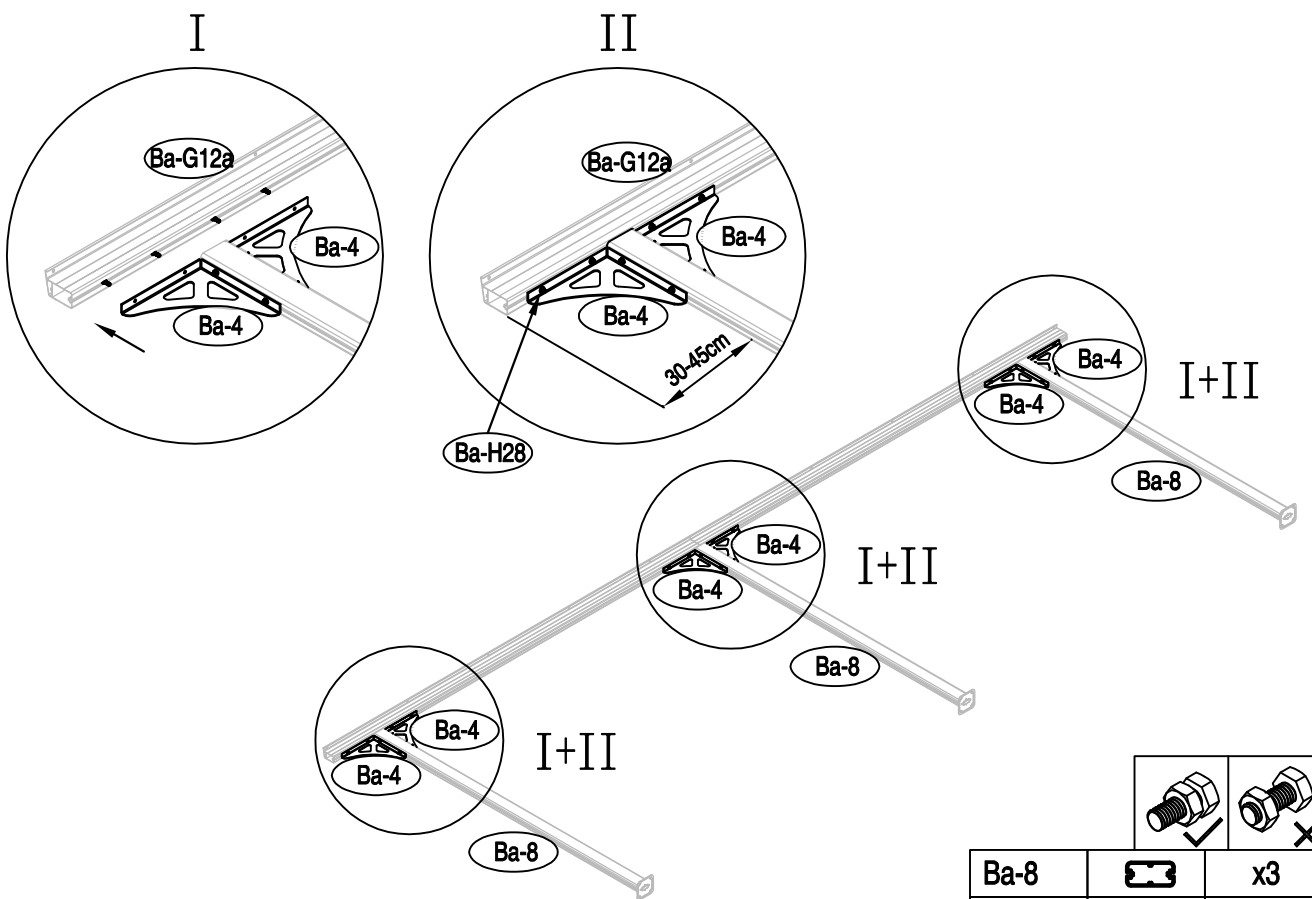

DANCOVER[®]

.com

Manual
for
Patio Cover Malibu
3,05x5,57m

Patio Cover

OWNER'S MANUAL / Instructions for Assembly

Size:

Area of installation requirement:

NO.	IMAGE	mm	QTY	NO.	IMAGE	mm	QTY
Ba-1		120	x3				x1
Ba-2		200	x1			8-10mm	x1
Ba-3		100	x1				
Ba-4		240	x6				
Ba-6		190	x1				
Ba-8		2000	x3				
Ba-14		400	x1				
Ba-D19a		3000	x8				
Ba-D20a		3000	x2				
Ba-21			x8				
Ba-H5		2759	x1				
Ba-G5a		2759	x1				
Ba-H12		2759	x1				
Ba-G12a		2759	x1				
Ba-H24		2759	x1				
Ba-G24a		2759	x1				
Ba-H25		2759	x1				
Ba-G25a		2759	x1				
Ba-D23a		3010	x9				
Ba-P1L			x1				
Ba-P1R			x1				
Ba-P2L			x1				
Ba-P2R			x1				
Ba-P3L			x1				
Ba-P3R			x1				
Ba-P5			x1				
Ba-H26		ST4x10	x4				
Ba-H27		M6x12	x60				
Ba-H28		M6	x60				
Ba-H29		ST4x24	x8				
Ba-H30		M6	x22				
Ba-H31		M6	x22				
Ba-H32		ST5.5x40	x22				
Ba-H33		ST4x20	x42				
Ba-H34		M6	x68				

1

Ba-1		x3
Ba-8		x3
Ba-H33		x12

2

		
Ba-4		x6
Ba-8		x3
Ba-H27		x12
Ba-H28		x12

1

3

4

2

5

Ba-H27		x12
--------	--	-----

6

Ba-8		x3
Ba-H28		x12

3

7

Ba-P1L		x1
Ba-P1R		x1
Ba-H33		x4

8

Ba-2		x1
Ba-P5		x1
Ba-H27		x4
Ba-H28		x4

11

Ba-H24		x1
--------	---	----

12

Ba-H30		x5
--------	---	----

13

Ba-6		x1
Ba-H26		x1
Ba-H31		x5
Ba-H32		x5

14