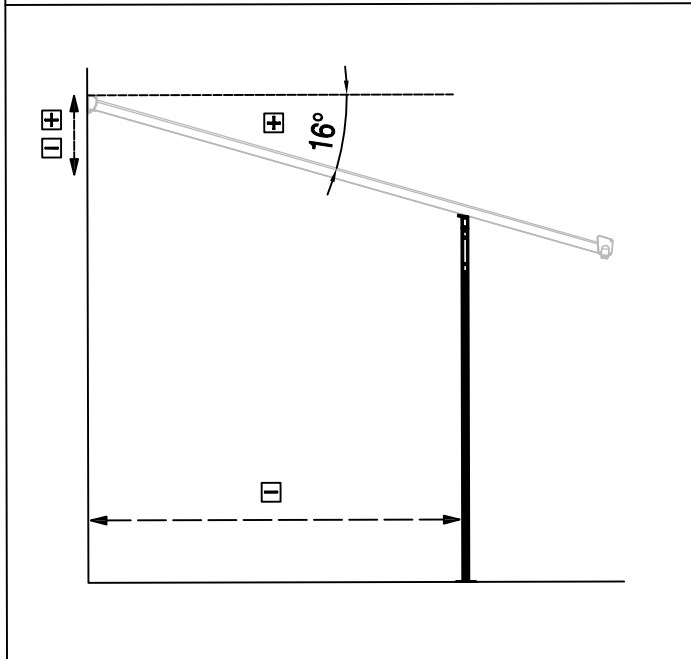

DANCOVER[®]

.com

Manual
for
Patio Cover Malibu
3,05x5,57m

Patio Cover

OWNER'S MANUAL / Instructions for Assembly

Size:

Area of installation requirement:

NO.	IMAGE	mm	QTY	NO.	IMAGE	mm	QTY
Ba-1		120	x3				x1
Ba-2		200	x1			8-10mm	x1
Ba-3		100	x1				
Ba-4		240	x6				
Ba-6		190	x1				
Ba-8		2000	x3				
Ba-14		400	x1				
Ba-D19a		3000	x8				
Ba-D20a		3000	x2				
Ba-21			x8				
Ba-H5		2759	x1				
Ba-G5a		2759	x1				
Ba-H12		2759	x1				
Ba-G12a		2759	x1				
Ba-H24		2759	x1				
Ba-G24a		2759	x1				
Ba-H25		2759	x1				
Ba-G25a		2759	x1				
Ba-D23a		3010	x9				
Ba-P1L			x1				
Ba-P1R			x1				
Ba-P2L			x1				
Ba-P2R			x1				
Ba-P3L			x1				
Ba-P3R			x1				
Ba-P5			x1				
Ba-H26		ST4x10	x4				
Ba-H27		M6x12	x60				
Ba-H28		M6	x60				
Ba-H29		ST4x24	x8				
Ba-H30		M6	x22				
Ba-H31		M6	x22				
Ba-H32		ST5.5x40	x22				
Ba-H33		ST4x20	x42				
Ba-H34		M6	x68				

1

Ba-1		x3
Ba-8		x3
Ba-H33		x12

2

		
Ba-4		x6
Ba-8		x3
Ba-H27		x12
Ba-H28		x12

1

3

4

2