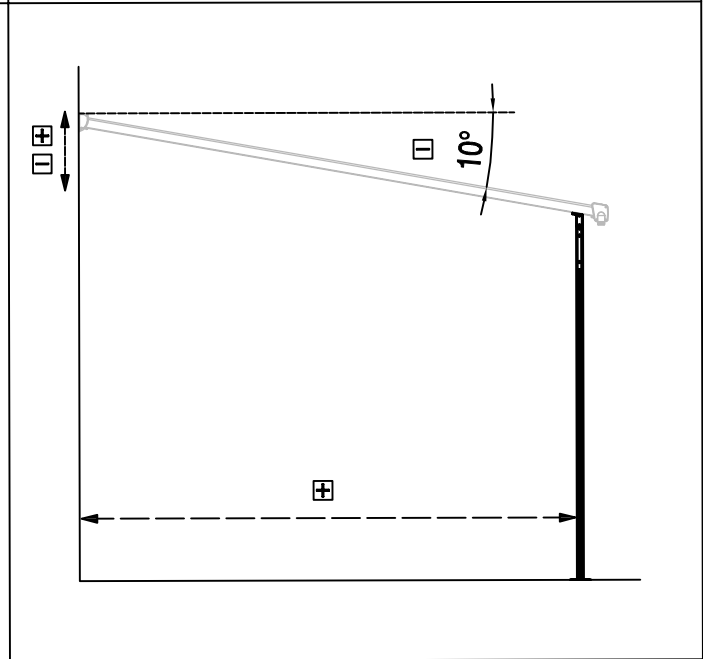

DANCOVER[®]

.com

Manual
for
Patio Cover Malibu
3,05x5,57m

Patio Cover

OWNER'S MANUAL / Instructions for Assembly

Size:

Area of installation requirement:

NO.	IMAGE	mm	QTY	NO.	IMAGE	mm	QTY
Ba-1		120	x3				x1
Ba-2		200	x1			8-10mm	x1
Ba-3		100	x1				
Ba-4		240	x6				
Ba-6		190	x1				
Ba-8		2000	x3				
Ba-14		400	x1				
Ba-D19a		3000	x8				
Ba-D20a		3000	x2				
Ba-21			x8				
Ba-H5		2759	x1				
Ba-G5a		2759	x1				
Ba-H12		2759	x1				
Ba-G12a		2759	x1				
Ba-H24		2759	x1				
Ba-G24a		2759	x1				
Ba-H25		2759	x1				
Ba-G25a		2759	x1				
Ba-D23a		3010	x9				
Ba-P1L			x1				
Ba-P1R			x1				
Ba-P2L			x1				
Ba-P2R			x1				
Ba-P3L			x1				
Ba-P3R			x1				
Ba-P5			x1				
Ba-H26		ST4x10	x4				
Ba-H27		M6x12	x60				
Ba-H28		M6	x60				
Ba-H29		ST4x24	x8				
Ba-H30		M6	x22				
Ba-H31		M6	x22				
Ba-H32		ST5.5x40	x22				
Ba-H33		ST4x20	x42				
Ba-H34		M6	x68				

1

Ba-1		x3
Ba-8		x3
Ba-H33		x12

2

		
Ba-4		x6
Ba-8		x3
Ba-H27		x12
Ba-H28		x12

1

3

4

2