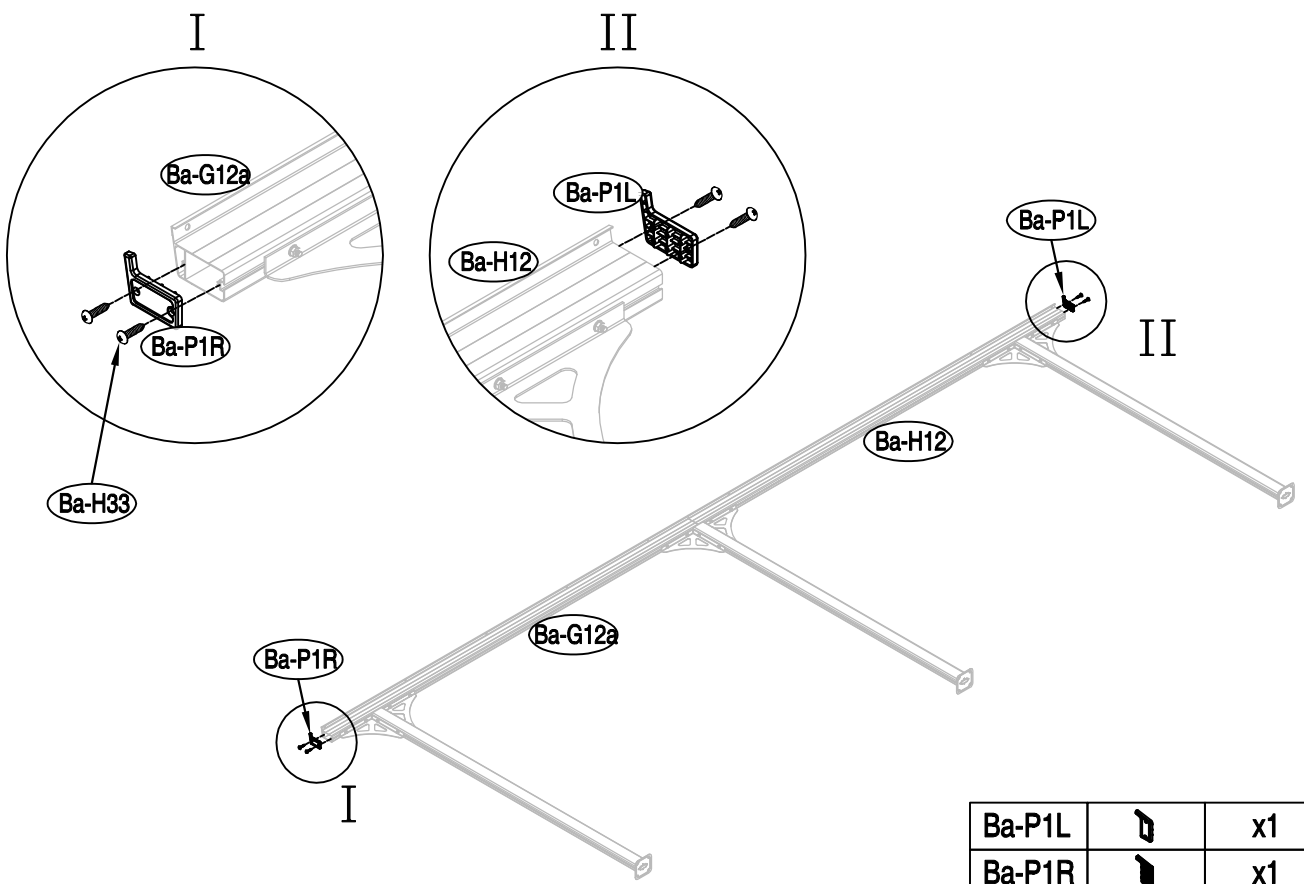

DANCOVER[®]

.com

Manual
for
Patio Cover Malibu
3,05x5,57m

Patio Cover

OWNER'S MANUAL / Instructions for Assembly

Size:

Area of installation requirement:

NO.	IMAGE	mm	QTY	NO.	IMAGE	mm	QTY
Ba-1		120	x3				x1
Ba-2		200	x1			8-10mm	x1
Ba-3		100	x1				
Ba-4		240	x6				
Ba-6		190	x1				
Ba-8		2000	x3				
Ba-14		400	x1				
Ba-D19a		3000	x8				
Ba-D20a		3000	x2				
Ba-21			x8				
Ba-H5		2759	x1				
Ba-G5a		2759	x1				
Ba-H12		2759	x1				
Ba-G12a		2759	x1				
Ba-H24		2759	x1				
Ba-G24a		2759	x1				
Ba-H25		2759	x1				
Ba-G25a		2759	x1				
Ba-D23a		3010	x9				
Ba-P1L			x1				
Ba-P1R			x1				
Ba-P2L			x1				
Ba-P2R			x1				
Ba-P3L			x1				
Ba-P3R			x1				
Ba-P5			x1				
Ba-H26		ST4x10	x4				
Ba-H27		M6x12	x60				
Ba-H28		M6	x60				
Ba-H29		ST4x24	x8				
Ba-H30		M6	x22				
Ba-H31		M6	x22				
Ba-H32		ST5.5x40	x22				
Ba-H33		ST4x20	x42				
Ba-H34		M6	x68				

1

Ba-1		x3
Ba-8		x3
Ba-H33		x12

2

		
Ba-4		x6
Ba-8		x3
Ba-H27		x12
Ba-H28		x12

1

3

4

2

5

Ba-H27		x12
--------	--	-----

6

Ba-8		x3
Ba-H28		x12

3

7

Ba-P1L		x1
Ba-P1R		x1
Ba-H33		x4

8

Ba-2		x1
Ba-P5		x1
Ba-H27		x4
Ba-H28		x4

11

Ba-H24		x1
--------	---	----

12

Ba-H30		x5
--------	---	----

13

Ba-6		x1
Ba-H26		x1
Ba-H31		x5
Ba-H32		x5

14