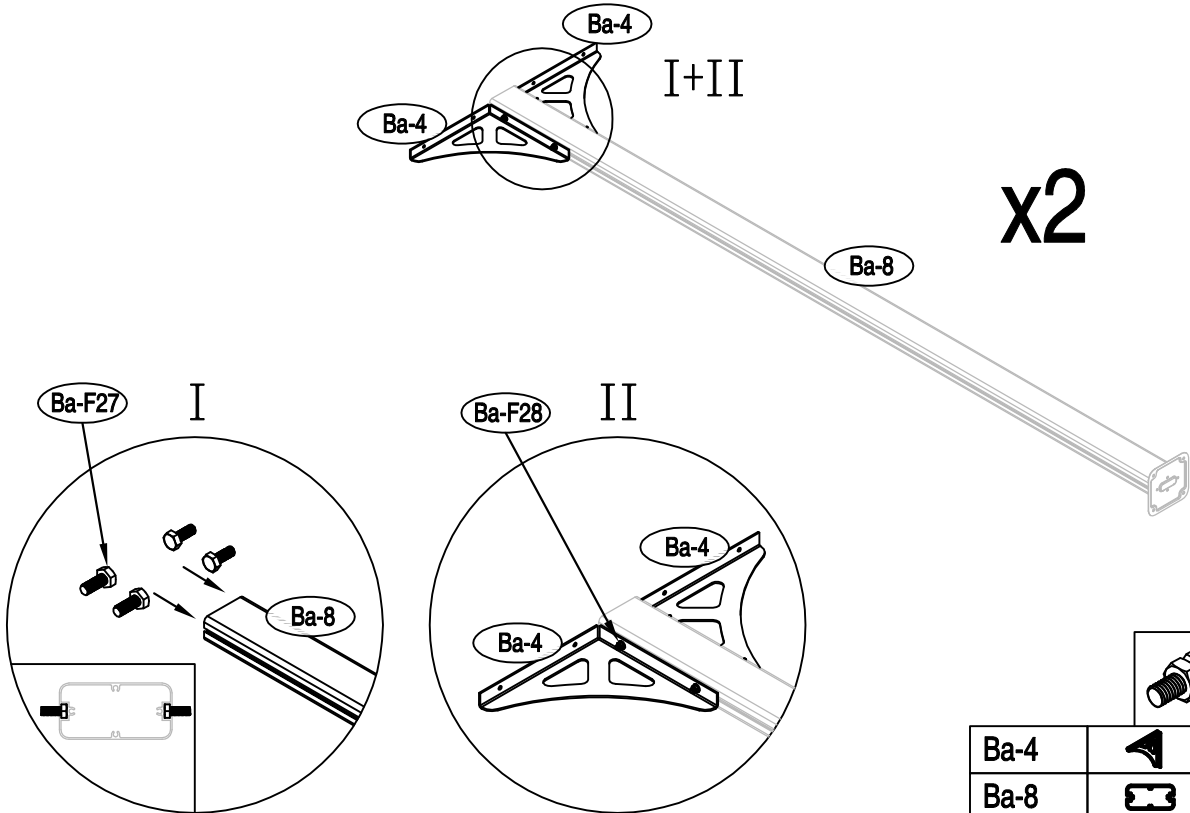

DANCOVER[®]

.com

Manual
for
Patio Cover Malibu
3,05x4,36m

Patio Cover

OWNER'S MANUAL / Instructions for Assembly

Size:

Area of installation requirement:

NO.	IMAGE	mm	QTY	NO.	IMAGE	mm	QTY
Ba-1		120	x2				x1
Ba-2		200	x1			8-10mm	x1
Ba-3		100	x1				
Ba-4		240	x4				
Ba-6		190	x1				
Ba-8		2000	x2				
Ba-14		400	x1				
Ba-D19a		3000	x6				
Ba-D20a		3000	x2				
Ba-21			x6				
Ba-B5		2150	x1				
Ba-C5a		2150	x1				
Ba-B12		2150	x1				
Ba-C12a		2150	x1				
Ba-B24		2150	x1				
Ba-C24a		2150	x1				
Ba-B25		2150	x1				
Ba-C25a		2150	x1				
Ba-D23a		3010	x7				
Ba-P1L			x1				
Ba-P1R			x1				
Ba-P2L			x1				
Ba-P2R			x1				
Ba-P3L			x1				
Ba-P3R			x1				
Ba-P5			x1				
Ba-F26		ST4x10	x4				
Ba-F27		M6x12	x46				
Ba-F28		M6	x46				
Ba-F29		ST4x24	x8				
Ba-F30		M6	x16				
Ba-F31		M6	x16				
Ba-F32		ST5.5x40	x16				
Ba-F33		ST4x20	x34				
Ba-F34		M6	x50				

1

Ba-1		x2
Ba-8		x2
Ba-F33		x8

2

Ba-4		x4	
Ba-8		x2	
Ba-F27		x8	
Ba-F28		x8	

1

3

Ba-C12a		x1
Ba-14		x1
Ba-F29		x4

4