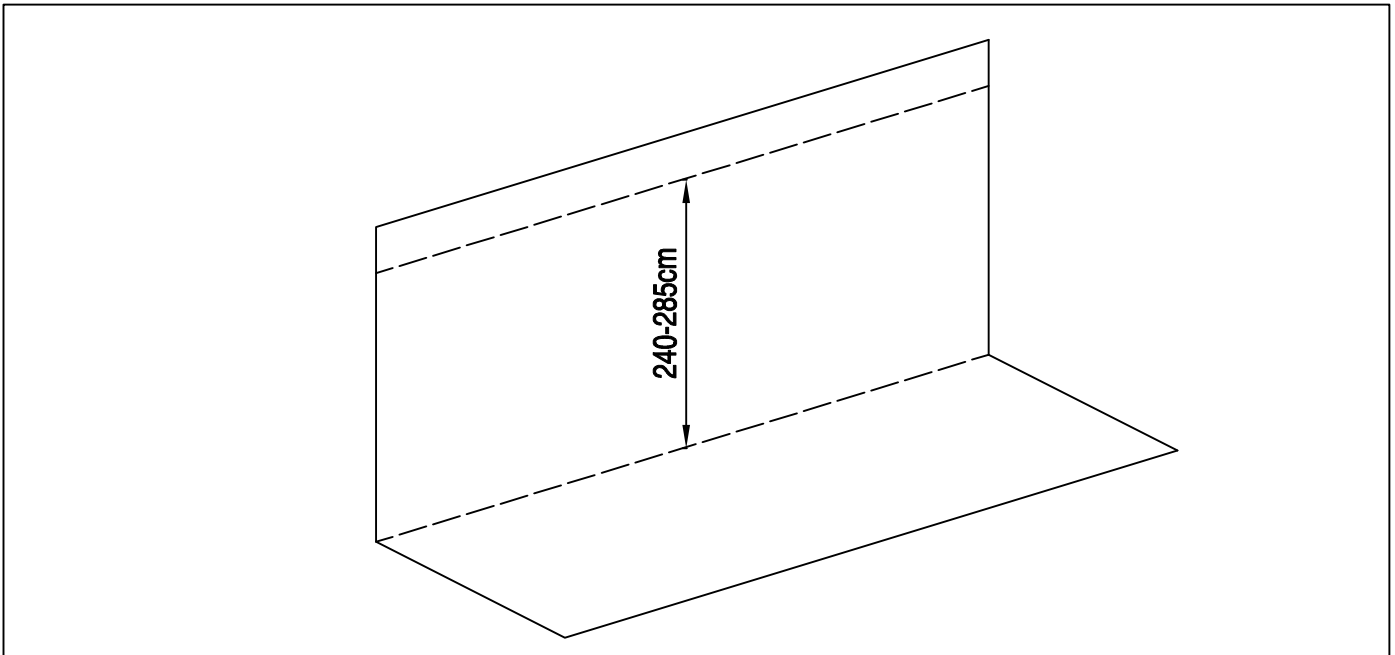

DANCOVER[®]

.com

Manual
for
Patio Cover Malibu
3,05x4,36m

Patio Cover

OWNER'S MANUAL / Instructions for Assembly

Size:

Area of installation requirement:

NO.	IMAGE	mm	QTY	NO.	IMAGE	mm	QTY
Ba-1		120	x2				x1
Ba-2		200	x1			8-10mm	x1
Ba-3		100	x1				
Ba-4		240	x4				
Ba-6		190	x1				
Ba-8		2000	x2				
Ba-14		400	x1				
Ba-D19a		3000	x6				
Ba-D20a		3000	x2				
Ba-21			x6				
Ba-B5		2150	x1				
Ba-C5a		2150	x1				
Ba-B12		2150	x1				
Ba-C12a		2150	x1				
Ba-B24		2150	x1				
Ba-C24a		2150	x1				
Ba-B25		2150	x1				
Ba-C25a		2150	x1				
Ba-D23a		3010	x7				
Ba-P1L			x1				
Ba-P1R			x1				
Ba-P2L			x1				
Ba-P2R			x1				
Ba-P3L			x1				
Ba-P3R			x1				
Ba-P5			x1				
Ba-F26		ST4x10	x4				
Ba-F27		M6x12	x46				
Ba-F28		M6	x46				
Ba-F29		ST4x24	x8				
Ba-F30		M6	x16				
Ba-F31		M6	x16				
Ba-F32		ST5.5x40	x16				
Ba-F33		ST4x20	x34				
Ba-F34		M6	x50				