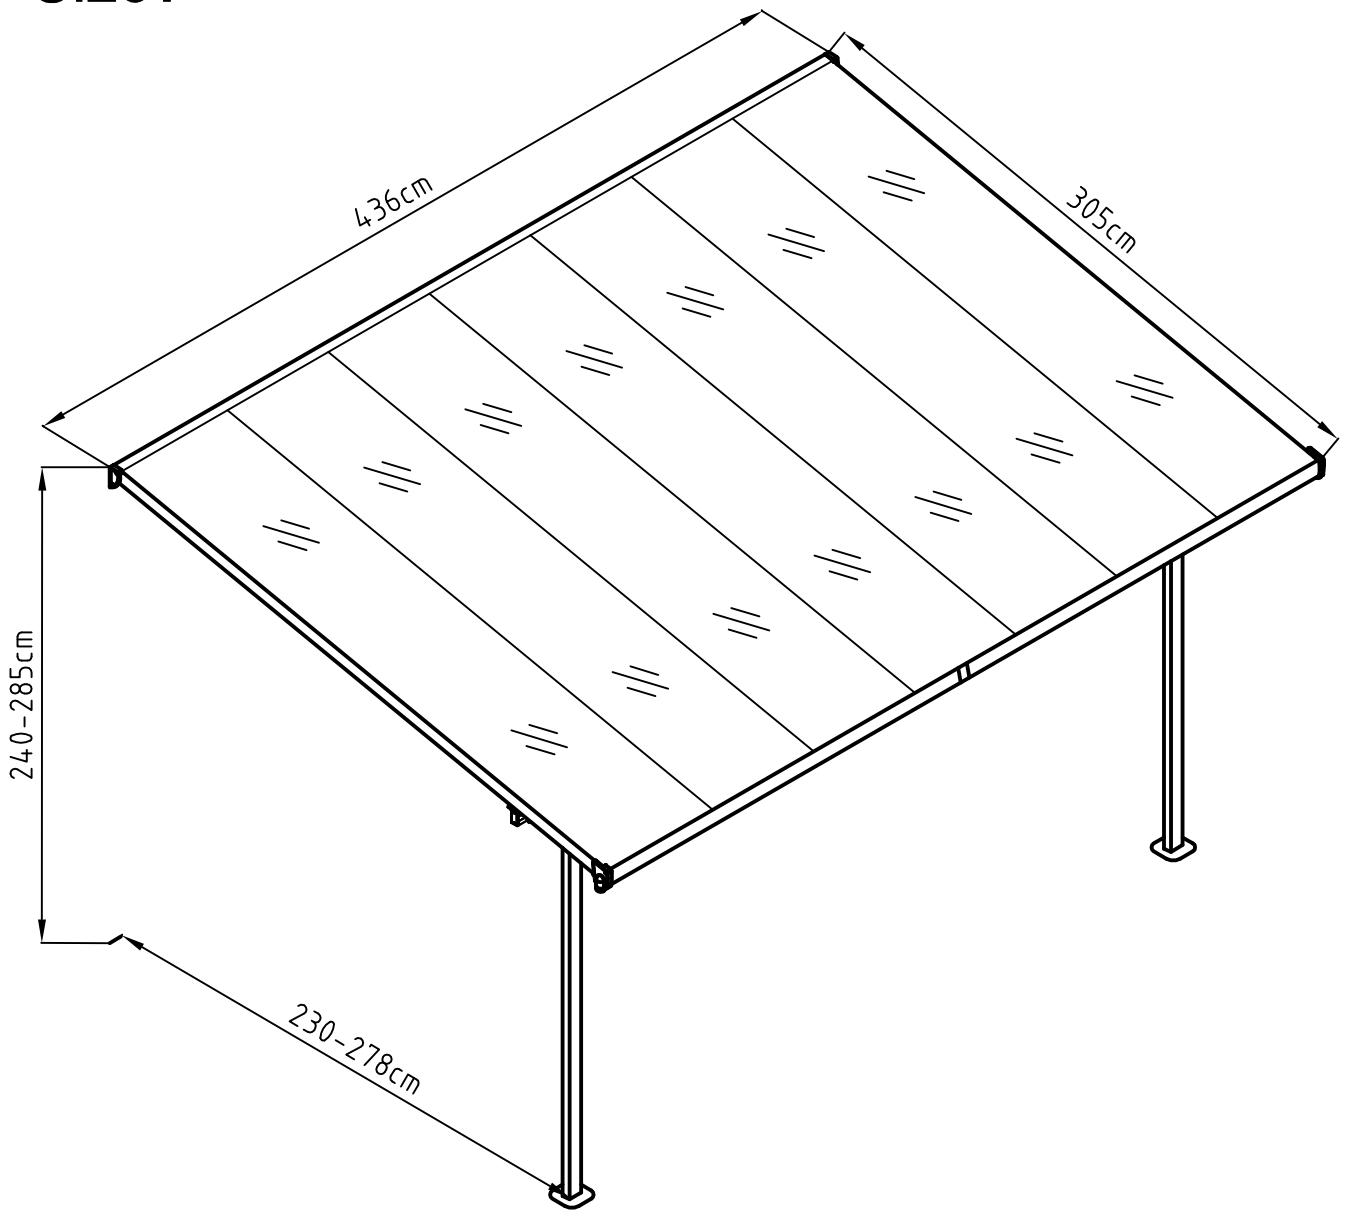

DANCOVER[®]

.com

Manual
for
Patio Cover Malibu
3,05x4,36m

Patio Cover

OWNER'S MANUAL / Instructions for Assembly

Size:

Area of installation requirement:

NO.	IMAGE	mm	QTY	NO.	IMAGE	mm	QTY
Ba-1		120	x2				x1
Ba-2		200	x1			8-10mm	x1
Ba-3		100	x1				
Ba-4		240	x4				
Ba-6		190	x1				
Ba-8		2000	x2				
Ba-14		400	x1				
Ba-D19a		3000	x6				
Ba-D20a		3000	x2				
Ba-21			x6				
Ba-B5		2150	x1				
Ba-C5a		2150	x1				
Ba-B12		2150	x1				
Ba-C12a		2150	x1				
Ba-B24		2150	x1				
Ba-C24a		2150	x1				
Ba-B25		2150	x1				
Ba-C25a		2150	x1				
Ba-D23a		3010	x7				
Ba-P1L			x1				
Ba-P1R			x1				
Ba-P2L			x1				
Ba-P2R			x1				
Ba-P3L			x1				
Ba-P3R			x1				
Ba-P5			x1				
Ba-F26		ST4x10	x4				
Ba-F27		M6x12	x46				
Ba-F28		M6	x46				
Ba-F29		ST4x24	x8				
Ba-F30		M6	x16				
Ba-F31		M6	x16				
Ba-F32		ST5.5x40	x16				
Ba-F33		ST4x20	x34				
Ba-F34		M6	x50				

1

Ba-1		x2
Ba-8		x2
Ba-F33		x8

2

Ba-4		x4	
Ba-8		x2	
Ba-F27		x8	
Ba-F28		x8	

1

3

Ba-C12a		x1
Ba-14		x1
Ba-F29		x4

4