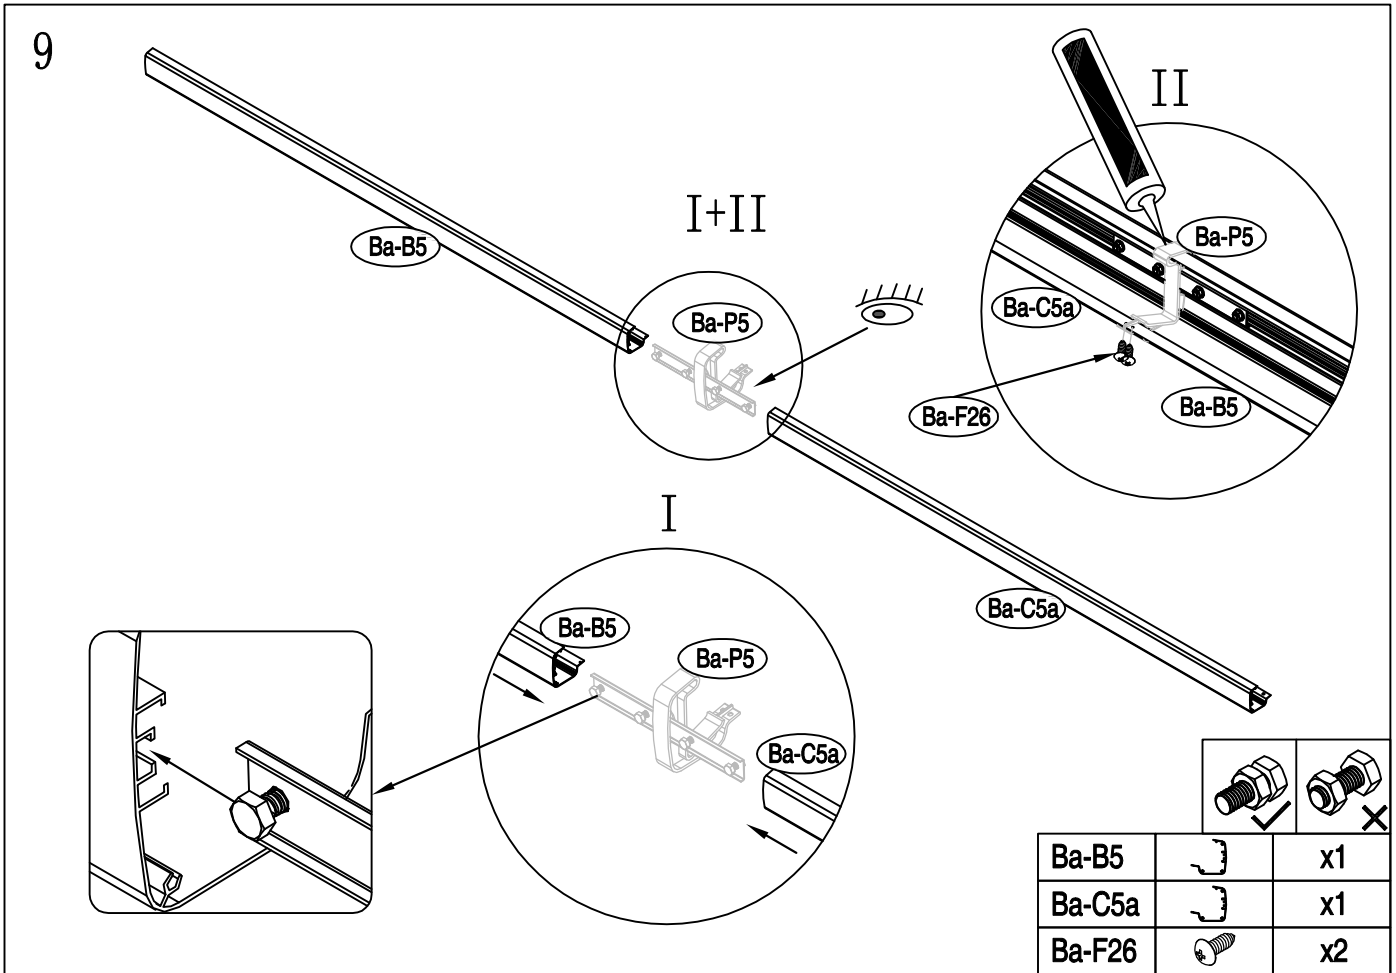

DANCOVER[®]

.com

Manual
for
Patio Cover Malibu
3,05x4,36m

Patio Cover

OWNER'S MANUAL / Instructions for Assembly

Size:

Area of installation requirement:

NO.	IMAGE	mm	QTY	NO.	IMAGE	mm	QTY
Ba-1		120	x2				x1
Ba-2		200	x1			8-10mm	x1
Ba-3		100	x1				
Ba-4		240	x4				
Ba-6		190	x1				
Ba-8		2000	x2				
Ba-14		400	x1				
Ba-D19a		3000	x6				
Ba-D20a		3000	x2				
Ba-21			x6				
Ba-B5		2150	x1				
Ba-C5a		2150	x1				
Ba-B12		2150	x1				
Ba-C12a		2150	x1				
Ba-B24		2150	x1				
Ba-C24a		2150	x1				
Ba-B25		2150	x1				
Ba-C25a		2150	x1				
Ba-D23a		3010	x7				
Ba-P1L			x1				
Ba-P1R			x1				
Ba-P2L			x1				
Ba-P2R			x1				
Ba-P3L			x1				
Ba-P3R			x1				
Ba-P5			x1				
Ba-F26		ST4x10	x4				
Ba-F27		M6x12	x46				
Ba-F28		M6	x46				
Ba-F29		ST4x24	x8				
Ba-F30		M6	x16				
Ba-F31		M6	x16				
Ba-F32		ST5.5x40	x16				
Ba-F33		ST4x20	x34				
Ba-F34		M6	x50				

Ba-B12		x1
Ba-F29		x4

2

5

Ba-F27		x8
--------	--	----

6

Ba-8		x2
Ba-F28		x8

3

7

Ba-P1L		x1
Ba-P1R		x1
Ba-F33		x4

8

Ba-2		x1	
Ba-P5		x1	
Ba-F27		x4	
Ba-F28		x4	

11

Ba-B24		x1
--------	---	----

12

Ba-F30		x4
--------	---	----

13