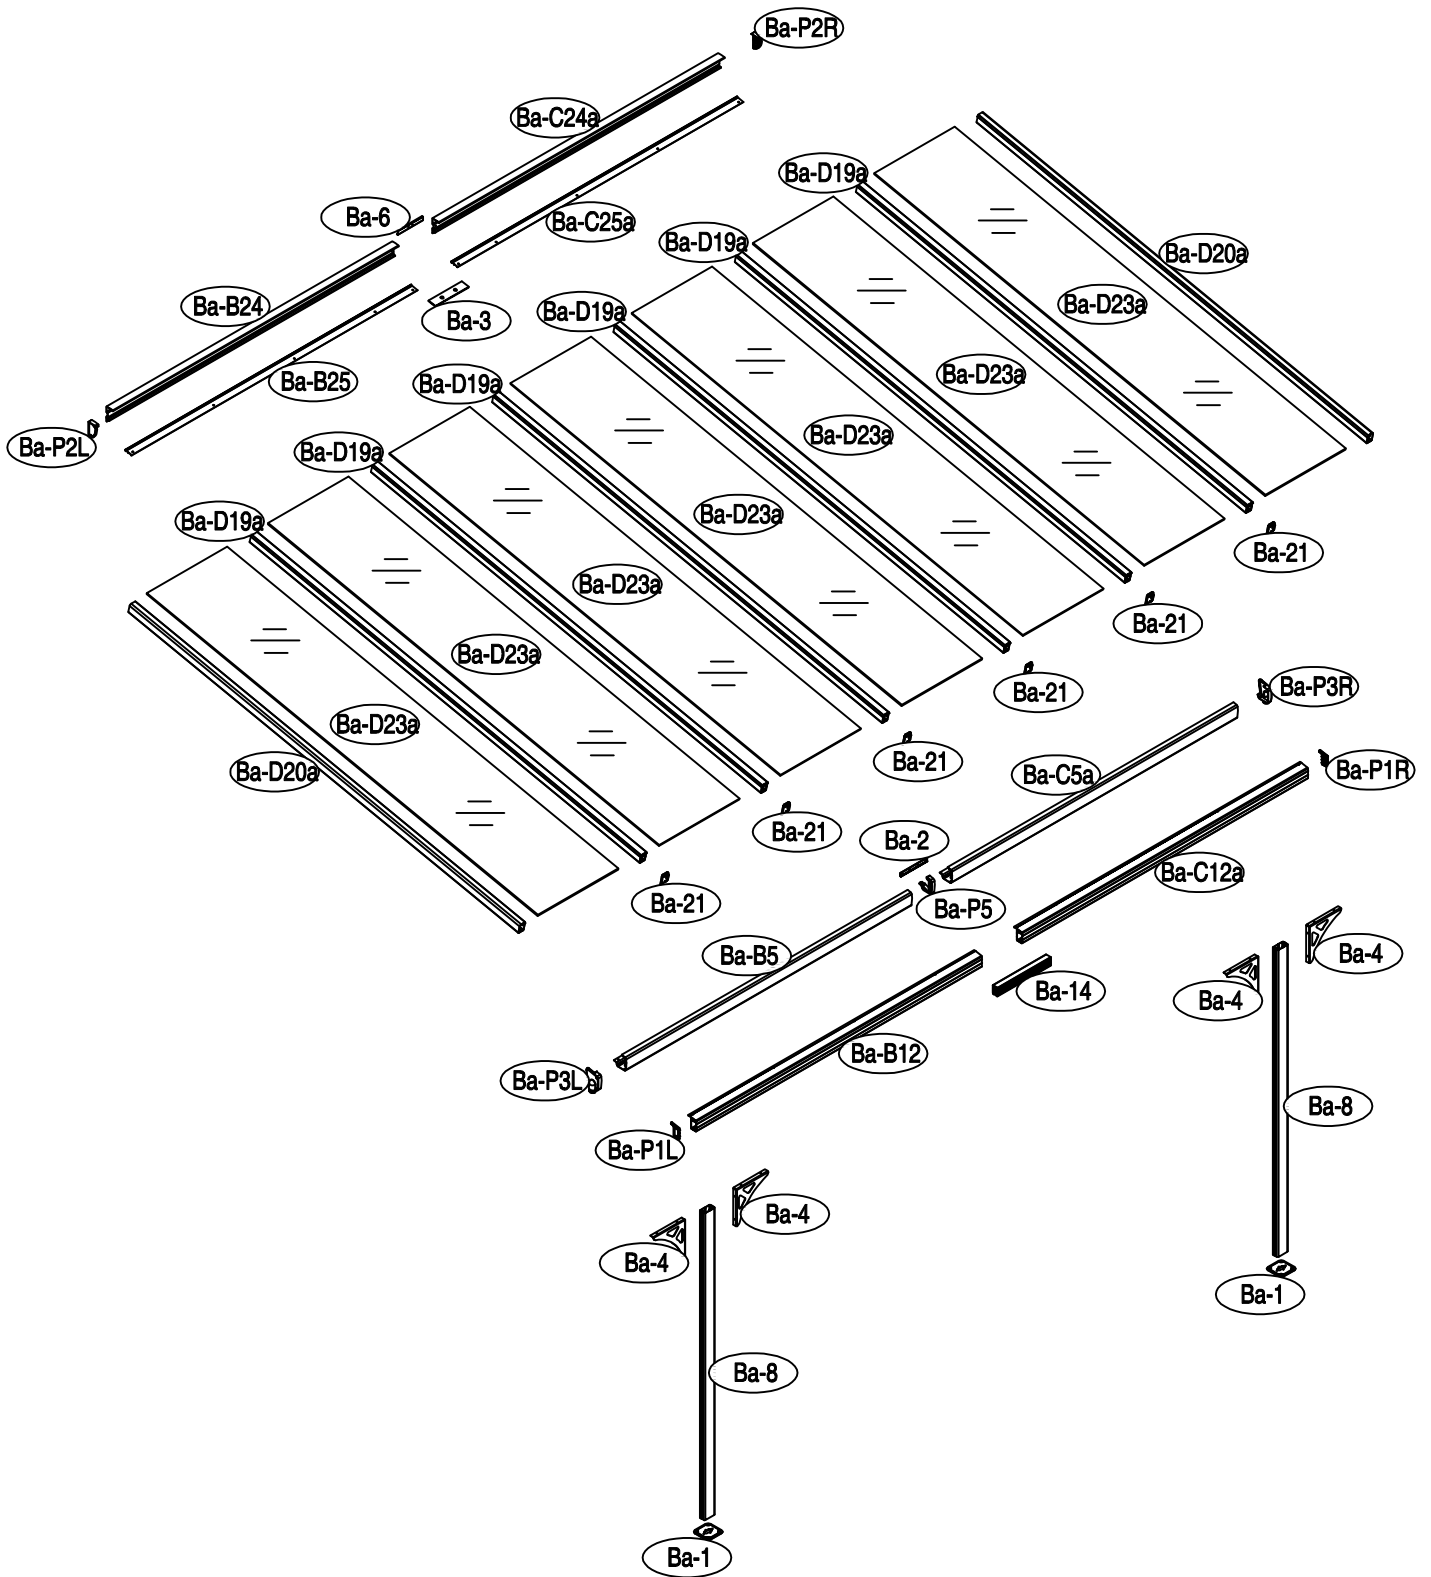

DANCOVER[®]

.com

Manual
for
Patio Cover Malibu
3,05x4,36m

Patio Cover

OWNER'S MANUAL / Instructions for Assembly

Size:

Area of installation requirement:

NO.	IMAGE	mm	QTY	NO.	IMAGE	mm	QTY
Ba-1		120	x2				x1
Ba-2		200	x1			8-10mm	x1
Ba-3		100	x1				
Ba-4		240	x4				
Ba-6		190	x1				
Ba-8		2000	x2				
Ba-14		400	x1				
Ba-D19a		3000	x6				
Ba-D20a		3000	x2				
Ba-21			x6				
Ba-B5		2150	x1				
Ba-C5a		2150	x1				
Ba-B12		2150	x1				
Ba-C12a		2150	x1				
Ba-B24		2150	x1				
Ba-C24a		2150	x1				
Ba-B25		2150	x1				
Ba-C25a		2150	x1				
Ba-D23a		3010	x7				
Ba-P1L			x1				
Ba-P1R			x1				
Ba-P2L			x1				
Ba-P2R			x1				
Ba-P3L			x1				
Ba-P3R			x1				
Ba-P5			x1				
Ba-F26		ST4x10	x4				
Ba-F27		M6x12	x46				
Ba-F28		M6	x46				
Ba-F29		ST4x24	x8				
Ba-F30		M6	x16				
Ba-F31		M6	x16				
Ba-F32		ST5.5x40	x16				
Ba-F33		ST4x20	x34				
Ba-F34		M6	x50				

1

Ba-1		x2
Ba-8		x2
Ba-F33		x8

2

Ba-4		x4	
Ba-8		x2	
Ba-F27		x8	
Ba-F28		x8	

1

3

Ba-C12a		x1
Ba-14		x1
Ba-F29		x4

4

Ba-B12		x1
Ba-F29		x4

2

5

Ba-F27		x8
--------	--	----

6

Ba-8		x2
Ba-F28		x8

3

7

Ba-P1L		x1
Ba-P1R		x1
Ba-F33		x4

8

Ba-2		x1	
Ba-P5		x1	
Ba-F27		x4	
Ba-F28		x4	

11

Ba-B24		x1
--------	---	----

12

Ba-F30		x4
--------	---	----

13