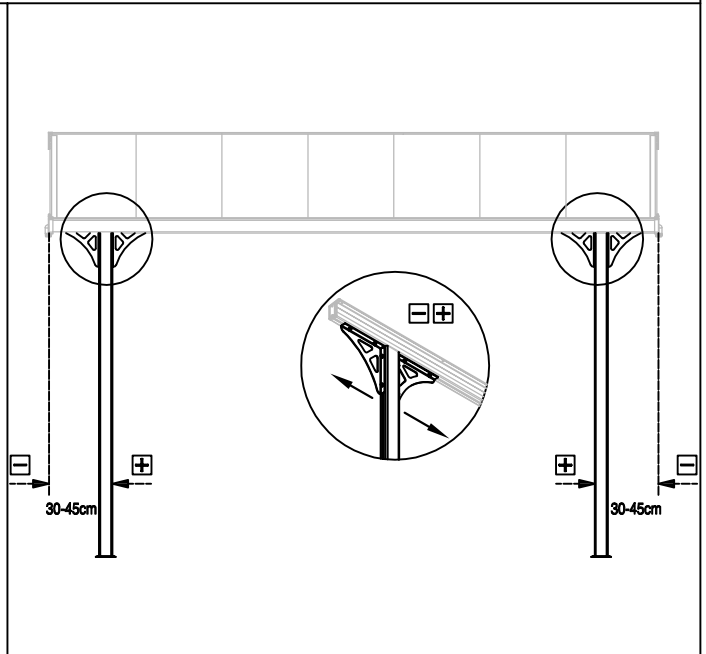

DANCOVER[®]

.com

Manual
for
Patio Cover Malibu
3,05x4,36m

Patio Cover

OWNER'S MANUAL / Instructions for Assembly

Size:

Area of installation requirement:

NO.	IMAGE	mm	QTY	NO.	IMAGE	mm	QTY
Ba-1		120	x2				x1
Ba-2		200	x1			8-10mm	x1
Ba-3		100	x1				
Ba-4		240	x4				
Ba-6		190	x1				
Ba-8		2000	x2				
Ba-14		400	x1				
Ba-D19a		3000	x6				
Ba-D20a		3000	x2				
Ba-21			x6				
Ba-B5		2150	x1				
Ba-C5a		2150	x1				
Ba-B12		2150	x1				
Ba-C12a		2150	x1				
Ba-B24		2150	x1				
Ba-C24a		2150	x1				
Ba-B25		2150	x1				
Ba-C25a		2150	x1				
Ba-D23a		3010	x7				
Ba-P1L			x1				
Ba-P1R			x1				
Ba-P2L			x1				
Ba-P2R			x1				
Ba-P3L			x1				
Ba-P3R			x1				
Ba-P5			x1				
Ba-F26		ST4x10	x4				
Ba-F27		M6x12	x46				
Ba-F28		M6	x46				
Ba-F29		ST4x24	x8				
Ba-F30		M6	x16				
Ba-F31		M6	x16				
Ba-F32		ST5.5x40	x16				
Ba-F33		ST4x20	x34				
Ba-F34		M6	x50				

1

Ba-1		x2
Ba-8		x2
Ba-F33		x8

2

Ba-4		x4	
Ba-8		x2	
Ba-F27		x8	
Ba-F28		x8	

1

3

Ba-C12a		x1
Ba-14		x1
Ba-F29		x4

4