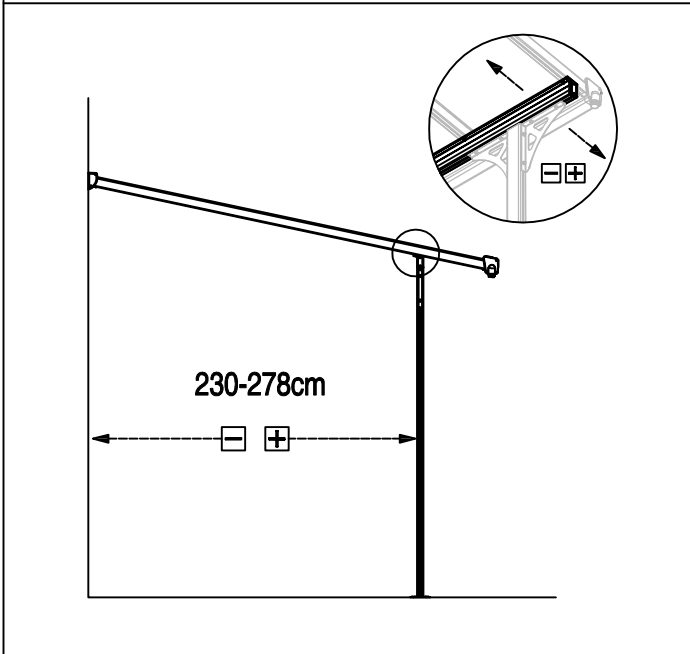

DANCOVER[®]

.com

Manual
for
Patio Cover Malibu
3,05x4,36m

Patio Cover

OWNER'S MANUAL / Instructions for Assembly

Size:

Area of installation requirement:

NO.	IMAGE	mm	QTY	NO.	IMAGE	mm	QTY
Ba-1		120	x2				x1
Ba-2		200	x1			8-10mm	x1
Ba-3		100	x1				
Ba-4		240	x4				
Ba-6		190	x1				
Ba-8		2000	x2				
Ba-14		400	x1				
Ba-D19a		3000	x6				
Ba-D20a		3000	x2				
Ba-21			x6				
Ba-B5		2150	x1				
Ba-C5a		2150	x1				
Ba-B12		2150	x1				
Ba-C12a		2150	x1				
Ba-B24		2150	x1				
Ba-C24a		2150	x1				
Ba-B25		2150	x1				
Ba-C25a		2150	x1				
Ba-D23a		3010	x7				
Ba-P1L			x1				
Ba-P1R			x1				
Ba-P2L			x1				
Ba-P2R			x1				
Ba-P3L			x1				
Ba-P3R			x1				
Ba-P5			x1				
Ba-F26		ST4x10	x4				
Ba-F27		M6x12	x46				
Ba-F28		M6	x46				
Ba-F29		ST4x24	x8				
Ba-F30		M6	x16				
Ba-F31		M6	x16				
Ba-F32		ST5.5x40	x16				
Ba-F33		ST4x20	x34				
Ba-F34		M6	x50				