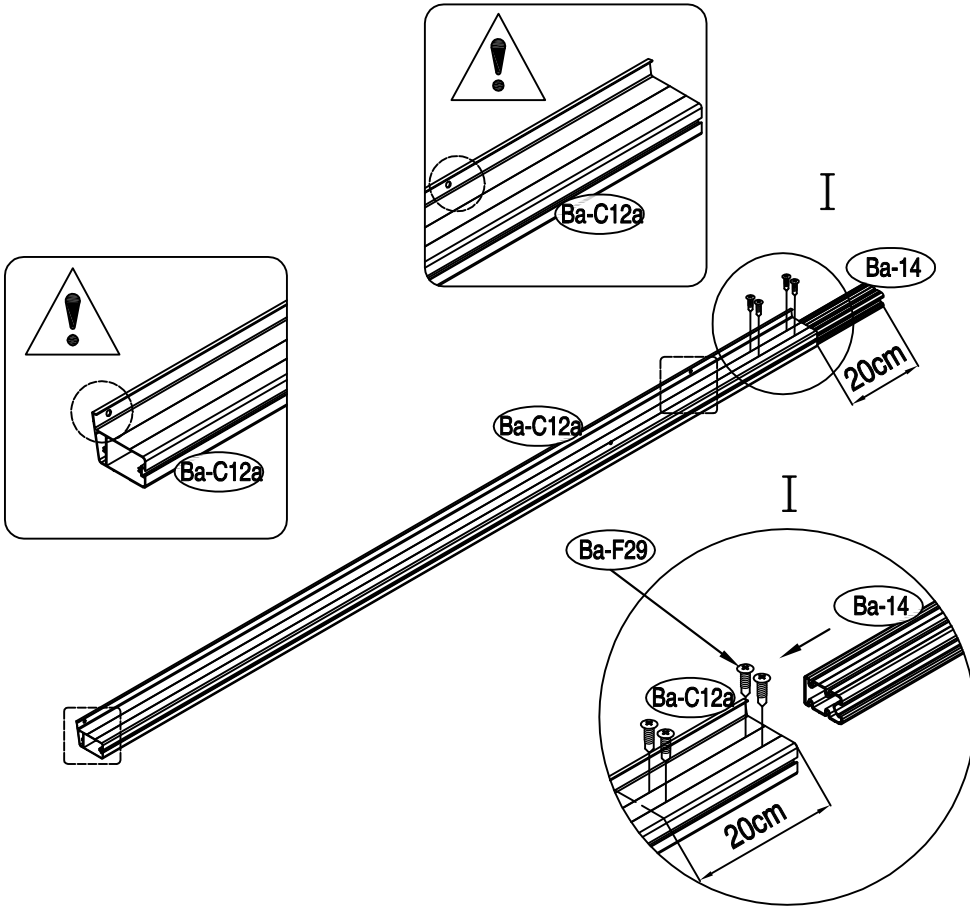

DANCOVER[®]

.com

Manual
for
Patio Cover Malibu
3,05x4,36m

Patio Cover

OWNER'S MANUAL / Instructions for Assembly

Size:

Area of installation requirement:

NO.	IMAGE	mm	QTY	NO.	IMAGE	mm	QTY
Ba-1		120	x2				x1
Ba-2		200	x1			8-10mm	x1
Ba-3		100	x1				
Ba-4		240	x4				
Ba-6		190	x1				
Ba-8		2000	x2				
Ba-14		400	x1				
Ba-D19a		3000	x6				
Ba-D20a		3000	x2				
Ba-21			x6				
Ba-B5		2150	x1				
Ba-C5a		2150	x1				
Ba-B12		2150	x1				
Ba-C12a		2150	x1				
Ba-B24		2150	x1				
Ba-C24a		2150	x1				
Ba-B25		2150	x1				
Ba-C25a		2150	x1				
Ba-D23a		3010	x7				
Ba-P1L			x1				
Ba-P1R			x1				
Ba-P2L			x1				
Ba-P2R			x1				
Ba-P3L			x1				
Ba-P3R			x1				
Ba-P5			x1				
Ba-F26		ST4x10	x4				
Ba-F27		M6x12	x46				
Ba-F28		M6	x46				
Ba-F29		ST4x24	x8				
Ba-F30		M6	x16				
Ba-F31		M6	x16				
Ba-F32		ST5.5x40	x16				
Ba-F33		ST4x20	x34				
Ba-F34		M6	x50				

1

Ba-1		x2
Ba-8		x2
Ba-F33		x8

2

Ba-4		x4	
Ba-8		x2	
Ba-F27		x8	
Ba-F28		x8	

1

3

Ba-C12a		x1
Ba-14		x1
Ba-F29		x4

4