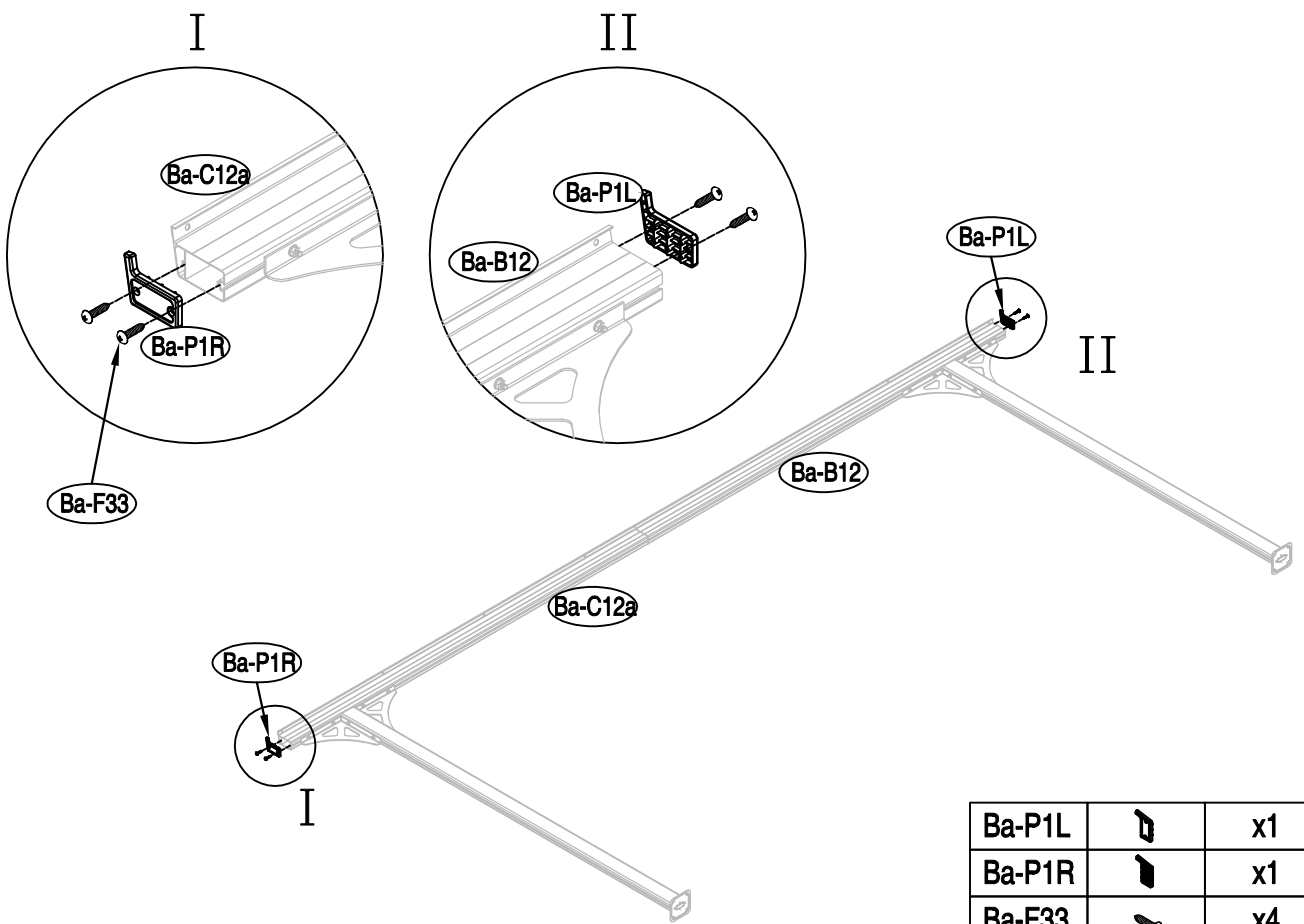

DANCOVER[®]

.com

Manual
for
Patio Cover Malibu
3,05x4,36m

Patio Cover

OWNER'S MANUAL / Instructions for Assembly

Size:

Area of installation requirement:

NO.	IMAGE	mm	QTY	NO.	IMAGE	mm	QTY
Ba-1		120	x2				x1
Ba-2		200	x1			8-10mm	x1
Ba-3		100	x1				
Ba-4		240	x4				
Ba-6		190	x1				
Ba-8		2000	x2				
Ba-14		400	x1				
Ba-D19a		3000	x6				
Ba-D20a		3000	x2				
Ba-21			x6				
Ba-B5		2150	x1				
Ba-C5a		2150	x1				
Ba-B12		2150	x1				
Ba-C12a		2150	x1				
Ba-B24		2150	x1				
Ba-C24a		2150	x1				
Ba-B25		2150	x1				
Ba-C25a		2150	x1				
Ba-D23a		3010	x7				
Ba-P1L			x1				
Ba-P1R			x1				
Ba-P2L			x1				
Ba-P2R			x1				
Ba-P3L			x1				
Ba-P3R			x1				
Ba-P5			x1				
Ba-F26		ST4x10	x4				
Ba-F27		M6x12	x46				
Ba-F28		M6	x46				
Ba-F29		ST4x24	x8				
Ba-F30		M6	x16				
Ba-F31		M6	x16				
Ba-F32		ST5.5x40	x16				
Ba-F33		ST4x20	x34				
Ba-F34		M6	x50				

Ba-B12		x1
Ba-F29		x4

2

5

Ba-F27		x8
--------	--	----

6

Ba-8		x2
Ba-F28		x8

3

7

Ba-P1L		x1
Ba-P1R		x1
Ba-F33		x4

8

Ba-2		x1	
Ba-P5		x1	
Ba-F27		x4	
Ba-F28		x4	

11

Ba-B24		x1
--------	---	----

12

Ba-F30		x4
--------	---	----

13