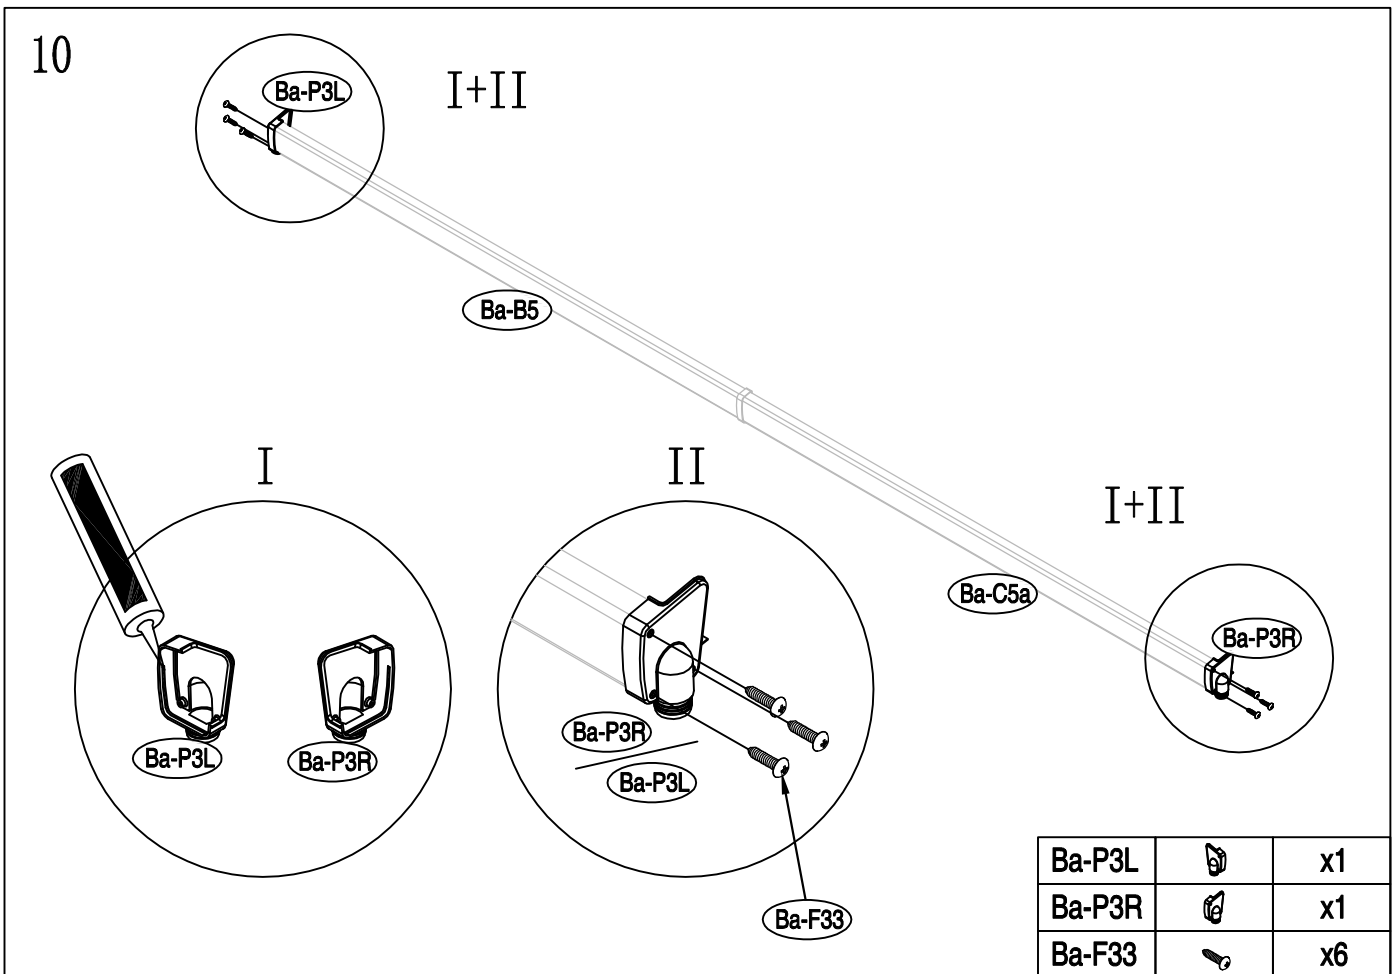

DANCOVER[®]

.com

Manual
for
Patio Cover Malibu
3,05x4,36m

Patio Cover

OWNER'S MANUAL / Instructions for Assembly

Size:

Area of installation requirement:

NO.	IMAGE	mm	QTY	NO.	IMAGE	mm	QTY
Ba-1		120	x2				x1
Ba-2		200	x1			8-10mm	x1
Ba-3		100	x1				
Ba-4		240	x4				
Ba-6		190	x1				
Ba-8		2000	x2				
Ba-14		400	x1				
Ba-D19a		3000	x6				
Ba-D20a		3000	x2				
Ba-21			x6				
Ba-B5		2150	x1				
Ba-C5a		2150	x1				
Ba-B12		2150	x1				
Ba-C12a		2150	x1				
Ba-B24		2150	x1				
Ba-C24a		2150	x1				
Ba-B25		2150	x1				
Ba-C25a		2150	x1				
Ba-D23a		3010	x7				
Ba-P1L			x1				
Ba-P1R			x1				
Ba-P2L			x1				
Ba-P2R			x1				
Ba-P3L			x1				
Ba-P3R			x1				
Ba-P5			x1				
Ba-F26		ST4x10	x4				
Ba-F27		M6x12	x46				
Ba-F28		M6	x46				
Ba-F29		ST4x24	x8				
Ba-F30		M6	x16				
Ba-F31		M6	x16				
Ba-F32		ST5.5x40	x16				
Ba-F33		ST4x20	x34				
Ba-F34		M6	x50				

Ba-B12		x1
Ba-F29		x4

2

5

Ba-F27		x8
--------	--	----

6

Ba-8		x2
Ba-F28		x8

3

7

Ba-P1L		x1
Ba-P1R		x1
Ba-F33		x4

8

Ba-2		x1	
Ba-P5		x1	
Ba-F27		x4	
Ba-F28		x4	

11

Ba-B24		x1
--------	---	----

12

Ba-F30		x4
--------	---	----

13