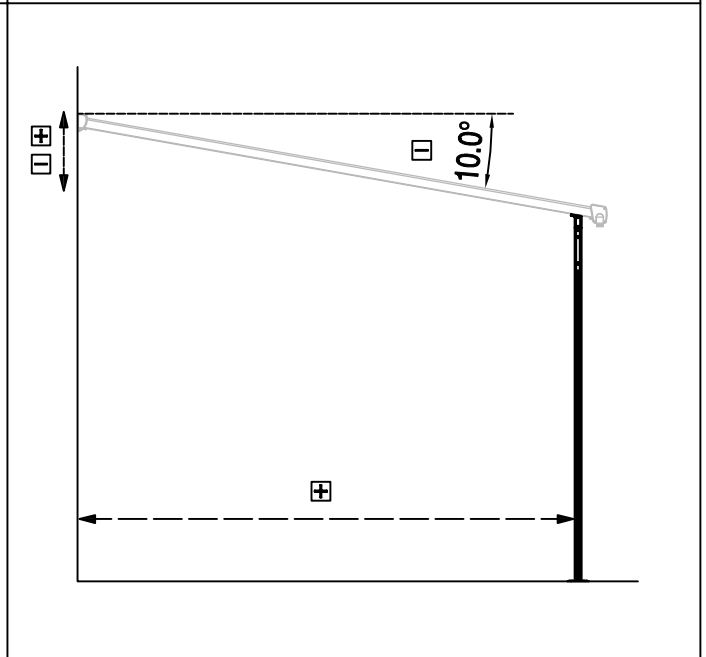

DANCOVER[®]

.com

Manual
for
Patio Cover Malibu
3,05x4,36m

Patio Cover

OWNER'S MANUAL / Instructions for Assembly

Size:

Area of installation requirement:

NO.	IMAGE	mm	QTY	NO.	IMAGE	mm	QTY
Ba-1		120	x2				x1
Ba-2		200	x1			8-10mm	x1
Ba-3		100	x1				
Ba-4		240	x4				
Ba-6		190	x1				
Ba-8		2000	x2				
Ba-14		400	x1				
Ba-D19a		3000	x6				
Ba-D20a		3000	x2				
Ba-21			x6				
Ba-B5		2150	x1				
Ba-C5a		2150	x1				
Ba-B12		2150	x1				
Ba-C12a		2150	x1				
Ba-B24		2150	x1				
Ba-C24a		2150	x1				
Ba-B25		2150	x1				
Ba-C25a		2150	x1				
Ba-D23a		3010	x7				
Ba-P1L			x1				
Ba-P1R			x1				
Ba-P2L			x1				
Ba-P2R			x1				
Ba-P3L			x1				
Ba-P3R			x1				
Ba-P5			x1				
Ba-F26		ST4x10	x4				
Ba-F27		M6x12	x46				
Ba-F28		M6	x46				
Ba-F29		ST4x24	x8				
Ba-F30		M6	x16				
Ba-F31		M6	x16				
Ba-F32		ST5.5x40	x16				
Ba-F33		ST4x20	x34				
Ba-F34		M6	x50				

1

Ba-1		x2
Ba-8		x2
Ba-F33		x8

2

Ba-4		x4	
Ba-8		x2	
Ba-F27		x8	
Ba-F28		x8	

1

3

Ba-C12a		x1
Ba-14		x1
Ba-F29		x4

4