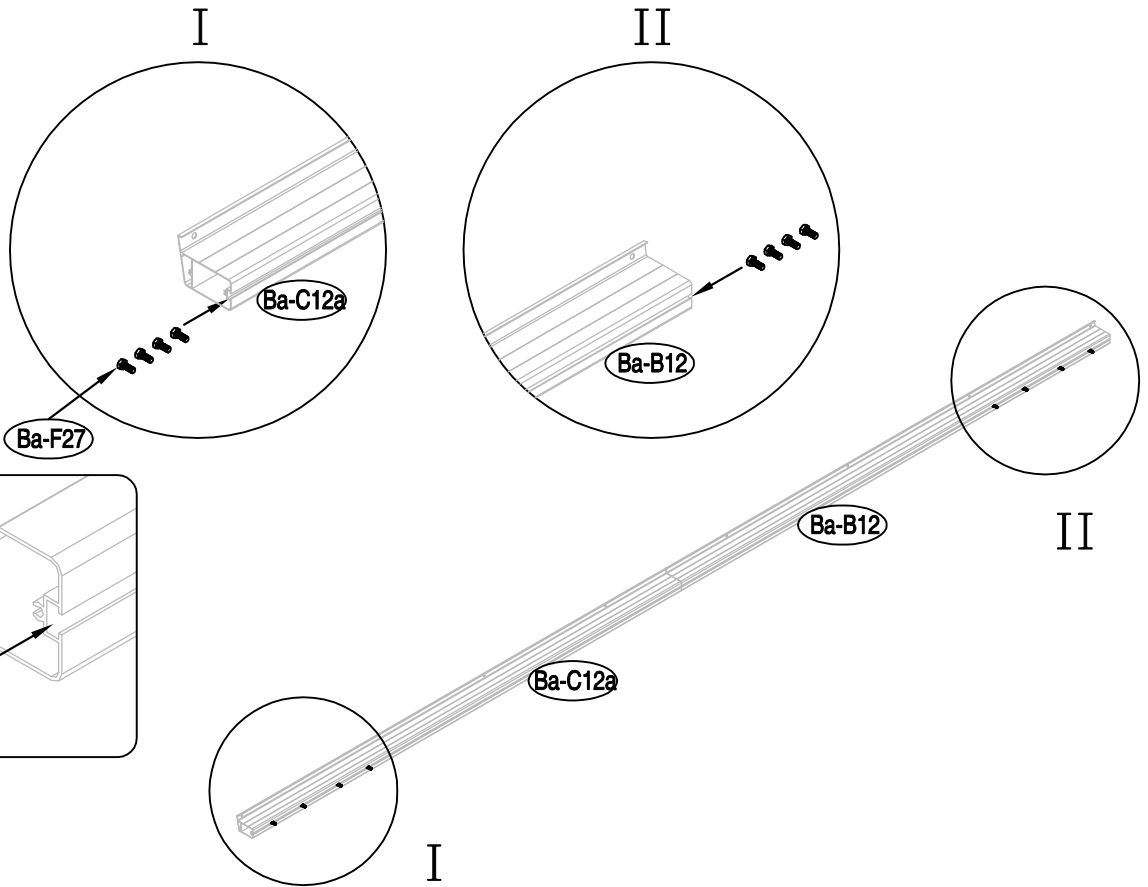

DANCOVER[®]

.com

Manual
for
Patio Cover Malibu
3,05x4,36m

Patio Cover

OWNER'S MANUAL / Instructions for Assembly

Size:

Area of installation requirement:

NO.	IMAGE	mm	QTY	NO.	IMAGE	mm	QTY
Ba-1		120	x2				x1
Ba-2		200	x1			8-10mm	x1
Ba-3		100	x1				
Ba-4		240	x4				
Ba-6		190	x1				
Ba-8		2000	x2				
Ba-14		400	x1				
Ba-D19a		3000	x6				
Ba-D20a		3000	x2				
Ba-21			x6				
Ba-B5		2150	x1				
Ba-C5a		2150	x1				
Ba-B12		2150	x1				
Ba-C12a		2150	x1				
Ba-B24		2150	x1				
Ba-C24a		2150	x1				
Ba-B25		2150	x1				
Ba-C25a		2150	x1				
Ba-D23a		3010	x7				
Ba-P1L			x1				
Ba-P1R			x1				
Ba-P2L			x1				
Ba-P2R			x1				
Ba-P3L			x1				
Ba-P3R			x1				
Ba-P5			x1				
Ba-F26		ST4x10	x4				
Ba-F27		M6x12	x46				
Ba-F28		M6	x46				
Ba-F29		ST4x24	x8				
Ba-F30		M6	x16				
Ba-F31		M6	x16				
Ba-F32		ST5.5x40	x16				
Ba-F33		ST4x20	x34				
Ba-F34		M6	x50				

1

Ba-1		x2
Ba-8		x2
Ba-F33		x8

2

Ba-4		x4	
Ba-8		x2	
Ba-F27		x8	
Ba-F28		x8	

1

3

Ba-C12a		x1
Ba-14		x1
Ba-F29		x4

4

Ba-B12		x1
Ba-F29		x4

2

5

Ba-F27		x8
--------	--	----

6

Ba-8		x2
Ba-F28		x8

3

7