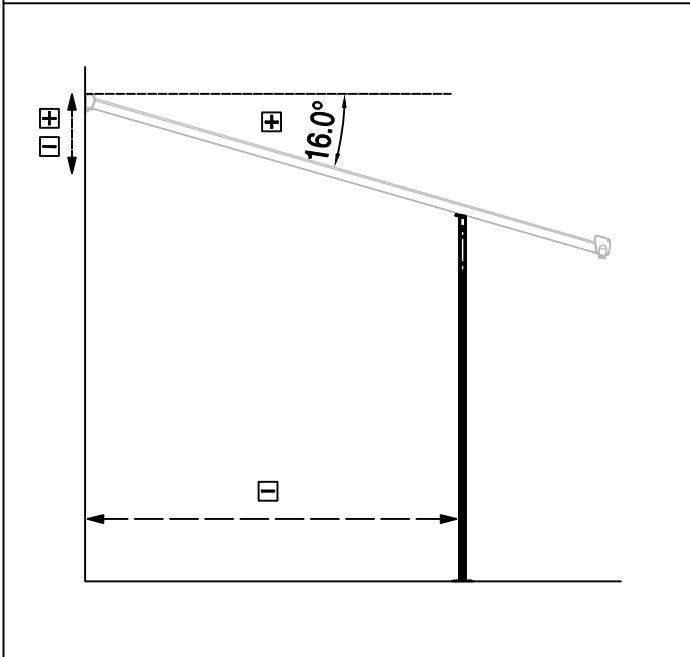

DANCOVER[®]

.com

Manual
for
Patio Cover Malibu
3,05x4,36m

Patio Cover

OWNER'S MANUAL / Instructions for Assembly

Size:

Area of installation requirement:

NO.	IMAGE	mm	QTY	NO.	IMAGE	mm	QTY
Ba-1		120	x2				x1
Ba-2		200	x1			8-10mm	x1
Ba-3		100	x1				
Ba-4		240	x4				
Ba-6		190	x1				
Ba-8		2000	x2				
Ba-14		400	x1				
Ba-D19a		3000	x6				
Ba-D20a		3000	x2				
Ba-21			x6				
Ba-B5		2150	x1				
Ba-C5a		2150	x1				
Ba-B12		2150	x1				
Ba-C12a		2150	x1				
Ba-B24		2150	x1				
Ba-C24a		2150	x1				
Ba-B25		2150	x1				
Ba-C25a		2150	x1				
Ba-D23a		3010	x7				
Ba-P1L			x1				
Ba-P1R			x1				
Ba-P2L			x1				
Ba-P2R			x1				
Ba-P3L			x1				
Ba-P3R			x1				
Ba-P5			x1				
Ba-F26		ST4x10	x4				
Ba-F27		M6x12	x46				
Ba-F28		M6	x46				
Ba-F29		ST4x24	x8				
Ba-F30		M6	x16				
Ba-F31		M6	x16				
Ba-F32		ST5.5x40	x16				
Ba-F33		ST4x20	x34				
Ba-F34		M6	x50				

1

Ba-1		x2
Ba-8		x2
Ba-F33		x8

2

Ba-4		x4	
Ba-8		x2	
Ba-F27		x8	
Ba-F28		x8	

1

3

Ba-C12a		x1
Ba-14		x1
Ba-F29		x4

4