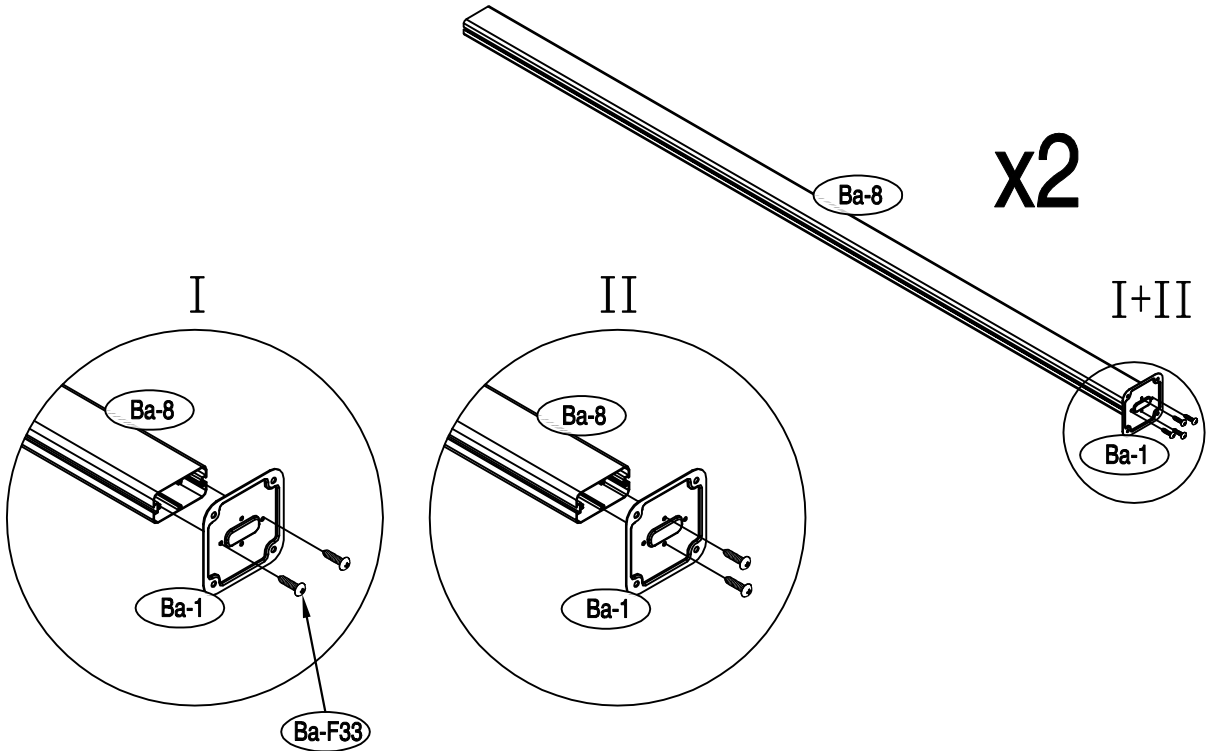

1

Ba-1		x2
Ba-8		x2
Ba-F33		x8

2