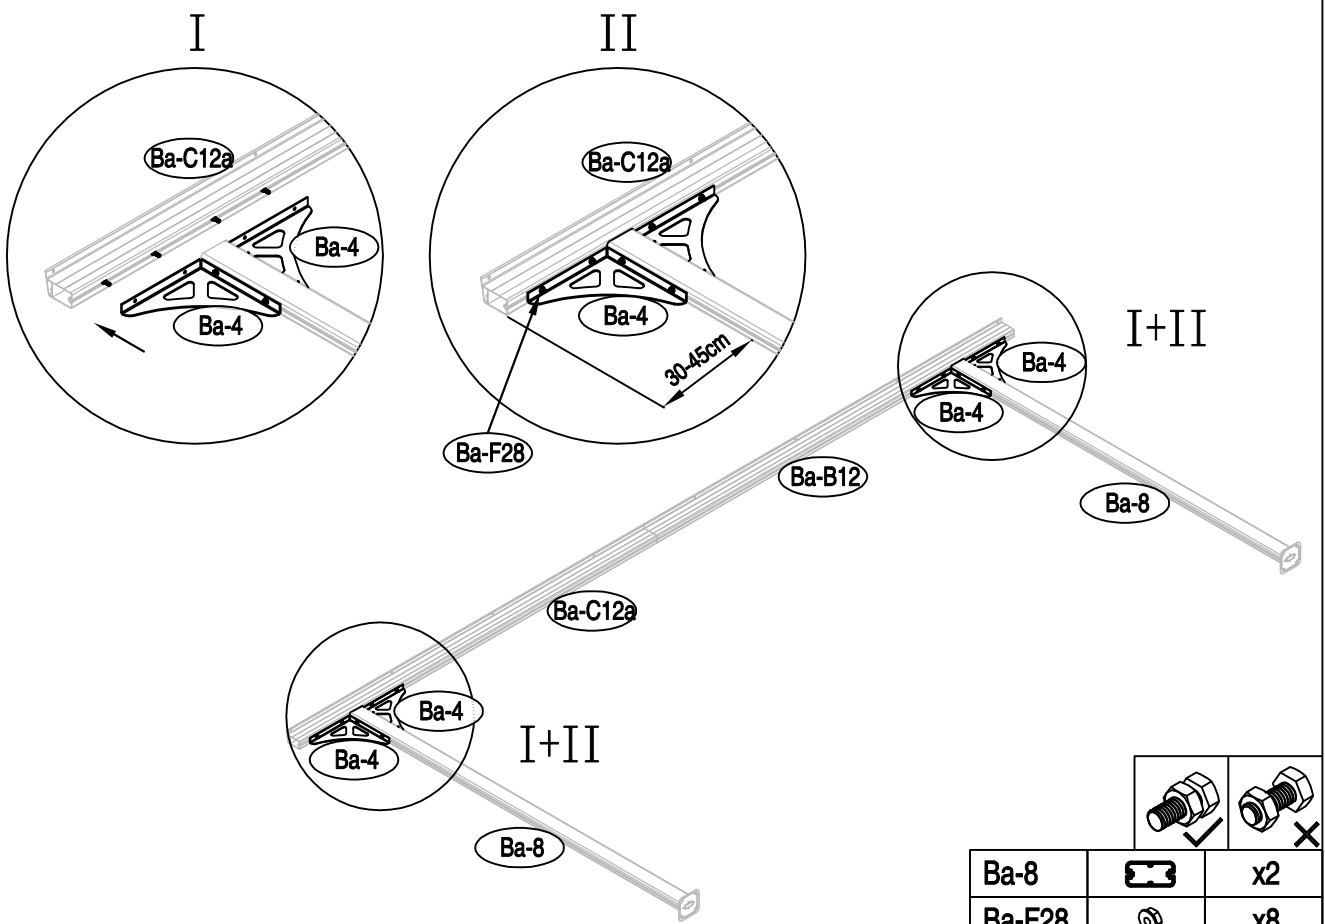

DANCOVER[®]

.com

Manual
for
Patio Cover Malibu
3,05x4,36m

Patio Cover

OWNER'S MANUAL / Instructions for Assembly

Size:

Area of installation requirement:

NO.	IMAGE	mm	QTY	NO.	IMAGE	mm	QTY
Ba-1		120	x2				x1
Ba-2		200	x1			8-10mm	x1
Ba-3		100	x1				
Ba-4		240	x4				
Ba-6		190	x1				
Ba-8		2000	x2				
Ba-14		400	x1				
Ba-D19a		3000	x6				
Ba-D20a		3000	x2				
Ba-21			x6				
Ba-B5		2150	x1				
Ba-C5a		2150	x1				
Ba-B12		2150	x1				
Ba-C12a		2150	x1				
Ba-B24		2150	x1				
Ba-C24a		2150	x1				
Ba-B25		2150	x1				
Ba-C25a		2150	x1				
Ba-D23a		3010	x7				
Ba-P1L			x1				
Ba-P1R			x1				
Ba-P2L			x1				
Ba-P2R			x1				
Ba-P3L			x1				
Ba-P3R			x1				
Ba-P5			x1				
Ba-F26		ST4x10	x4				
Ba-F27		M6x12	x46				
Ba-F28		M6	x46				
Ba-F29		ST4x24	x8				
Ba-F30		M6	x16				
Ba-F31		M6	x16				
Ba-F32		ST5.5x40	x16				
Ba-F33		ST4x20	x34				
Ba-F34		M6	x50				

1

Ba-1		x2
Ba-8		x2
Ba-F33		x8

2

Ba-4		x4	
Ba-8		x2	
Ba-F27		x8	
Ba-F28		x8	

1

3

Ba-C12a		x1
Ba-14		x1
Ba-F29		x4

4

Ba-B12		x1
Ba-F29		x4

2

5

Ba-F27		x8
--------	--	----

6

Ba-8		x2
Ba-F28		x8

3

7

Ba-P1L		x1
Ba-P1R		x1
Ba-F33		x4

8

Ba-2		x1	
Ba-P5		x1	
Ba-F27		x4	
Ba-F28		x4	

11

Ba-B24		x1
--------	---	----

12

Ba-F30		x4
--------	---	----

13