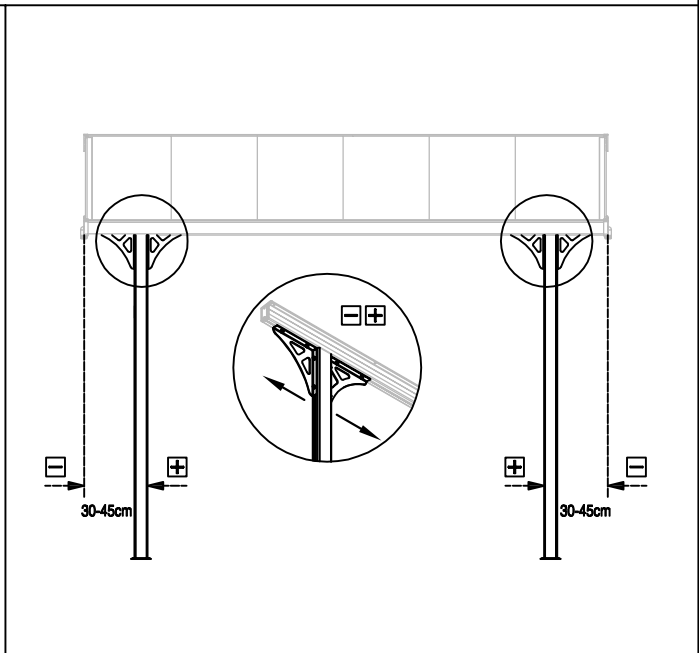

DANCOVER[®]

.com

Manual
for
Patio Cover Malibu
2,55x3,75m

Patio Cover

OWNER'S MANUAL / Instructions for Assembly

Size:

Area of installation requirement:

NO.	IMAGE	mm	QTY	NO.	IMAGE	mm	QTY
Ba-1		120	x2				x1
Ba-2		200	x1			10-12mm	x1
Ba-3		100	x1				
Ba-4		270	x4				
Ba-6		190	x1				
Ba-8		2000	x2				
Ba-14		400	x1				
Ba-A19a		2500	x5				
Ba-A20a		2500	x2				
Ba-21			x5				
Ba-B5		2150	x1				
Ba-B5a		1542	x1				
Ba-B12		2150	x1				
Ba-B12a		1542	x1				
Ba-B24		2150	x1				
Ba-B24a		1542	x1				
Ba-B25		2150	x1				
Ba-B25a		1542	x1				
Ba-A23a		2510	x6				
Ba-P1L			x1				
Ba-P1R			x1				
Ba-P2L			x1				
Ba-P2R			x1				
Ba-P3L			x1				
Ba-P3R			x1				
Ba-P5			x1				
Ba-B26		ST4x10	x4				
Ba-B27		M6x12	x43				
Ba-B28		M6	x43				
Ba-B29		ST4x24	x8				
Ba-B30		M6	x15				
Ba-B31		M6	x15				
Ba-B32		ST5.5x40	x15				
Ba-B33		ST4x20	x32				
Ba-B34		M6	x47				

1

Ba-1		x2
Ba-8		x2
Ba-B33		x8

2

Ba-4		x	x4
Ba-8			x2
Ba-B27			x8
Ba-B28			x8

1

3

Ba-B12a		x1
Ba-14		x1
Ba-B29		x4

4