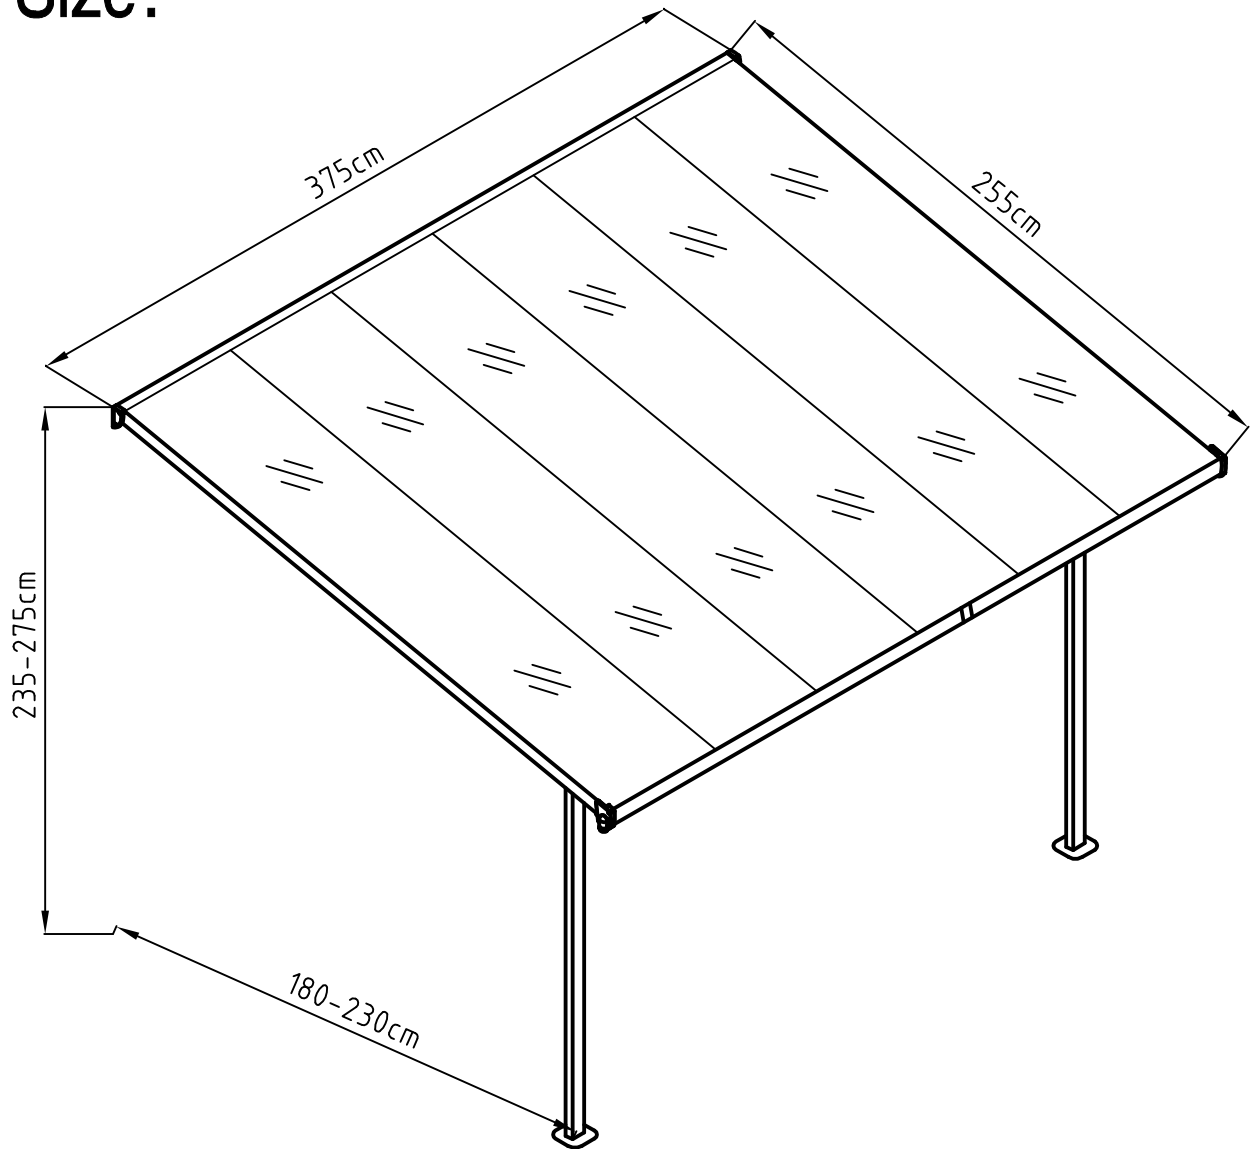

DANCOVER[®]

.com

Manual
for
Patio Cover Malibu
2,55x3,75m

Patio Cover

OWNER'S MANUAL / Instructions for Assembly

Size:

Area of installation requirement:

NO.	IMAGE	mm	QTY	NO.	IMAGE	mm	QTY
Ba-1		120	x2				x1
Ba-2		200	x1			10-12mm	x1
Ba-3		100	x1				
Ba-4		270	x4				
Ba-6		190	x1				
Ba-8		2000	x2				
Ba-14		400	x1				
Ba-A19a		2500	x5				
Ba-A20a		2500	x2				
Ba-21			x5				
Ba-B5		2150	x1				
Ba-B5a		1542	x1				
Ba-B12		2150	x1				
Ba-B12a		1542	x1				
Ba-B24		2150	x1				
Ba-B24a		1542	x1				
Ba-B25		2150	x1				
Ba-B25a		1542	x1				
Ba-A23a		2510	x6				
Ba-P1L			x1				
Ba-P1R			x1				
Ba-P2L			x1				
Ba-P2R			x1				
Ba-P3L			x1				
Ba-P3R			x1				
Ba-P5			x1				
Ba-B26		ST4x10	x4				
Ba-B27		M6x12	x43				
Ba-B28		M6	x43				
Ba-B29		ST4x24	x8				
Ba-B30		M6	x15				
Ba-B31		M6	x15				
Ba-B32		ST5.5x40	x15				
Ba-B33		ST4x20	x32				
Ba-B34		M6	x47				

1

Ba-1		x2
Ba-8		x2
Ba-B33		x8

2

Ba-4		x	x4
Ba-8			x2
Ba-B27			x8
Ba-B28			x8

1

3

Ba-B12a		x1
Ba-14		x1
Ba-B29		x4

4