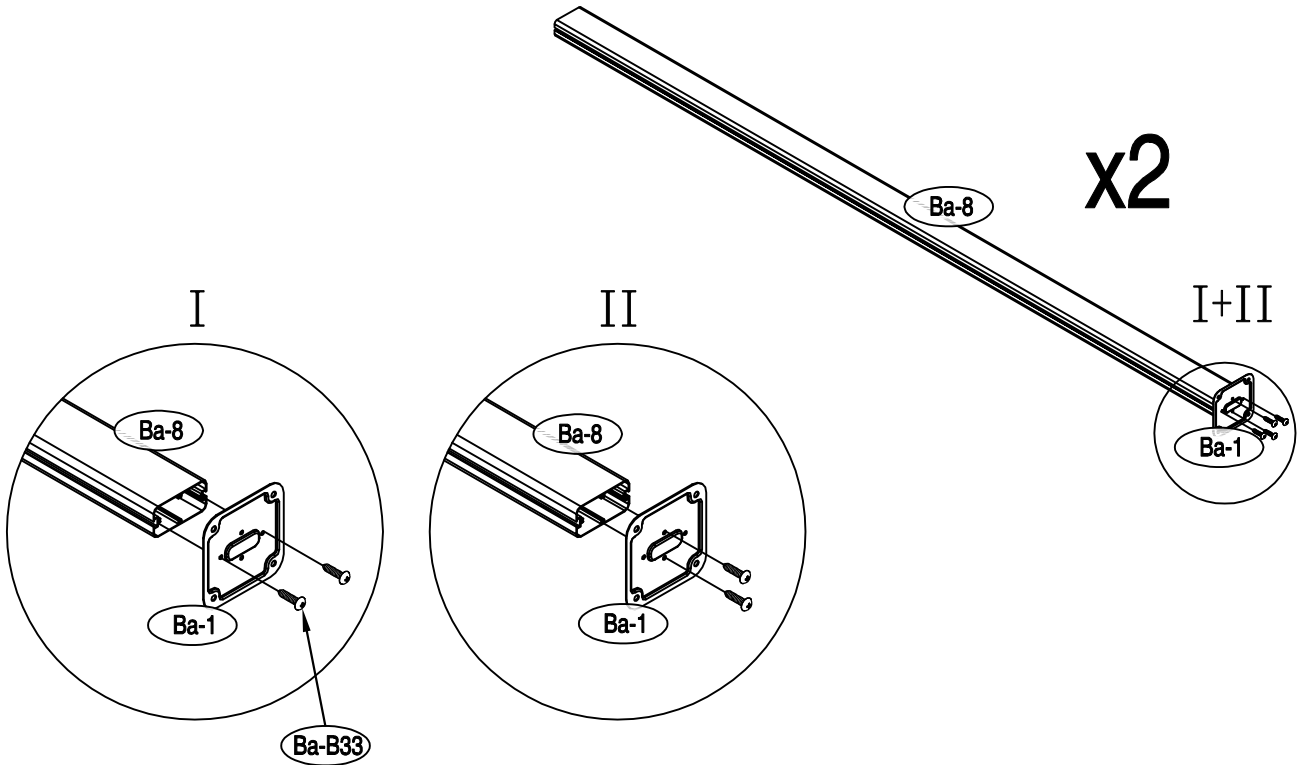

1

Ba-1		x2
Ba-8		x2
Ba-B33		x8

2