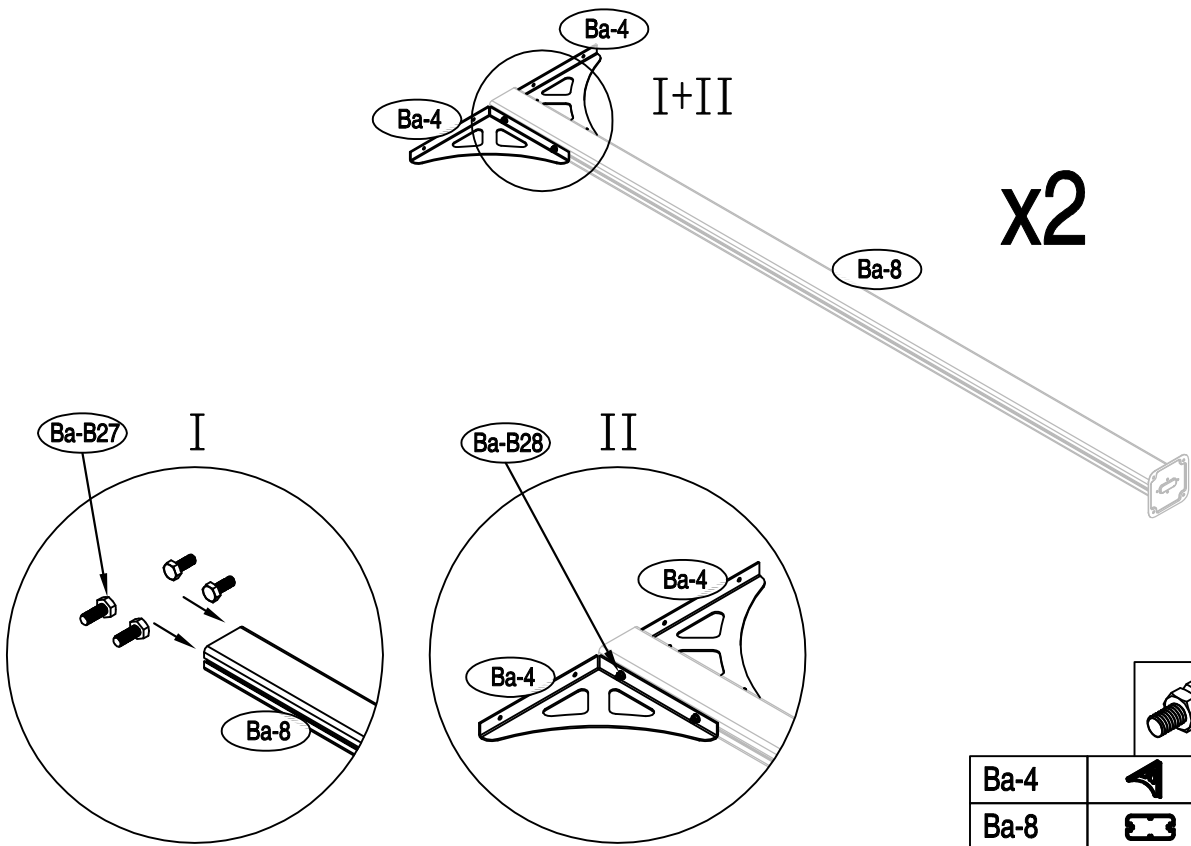

DANCOVER[®]

.com

Manual
for
Patio Cover Malibu
2,55x3,75m

Patio Cover

OWNER'S MANUAL / Instructions for Assembly

Size:

Area of installation requirement:

NO.	IMAGE	mm	QTY	NO.	IMAGE	mm	QTY
Ba-1		120	x2				x1
Ba-2		200	x1			10-12mm	x1
Ba-3		100	x1				
Ba-4		270	x4				
Ba-6		190	x1				
Ba-8		2000	x2				
Ba-14		400	x1				
Ba-A19a		2500	x5				
Ba-A20a		2500	x2				
Ba-21			x5				
Ba-B5		2150	x1				
Ba-B5a		1542	x1				
Ba-B12		2150	x1				
Ba-B12a		1542	x1				
Ba-B24		2150	x1				
Ba-B24a		1542	x1				
Ba-B25		2150	x1				
Ba-B25a		1542	x1				
Ba-A23a		2510	x6				
Ba-P1L			x1				
Ba-P1R			x1				
Ba-P2L			x1				
Ba-P2R			x1				
Ba-P3L			x1				
Ba-P3R			x1				
Ba-P5			x1				
Ba-B26		ST4x10	x4				
Ba-B27		M6x12	x43				
Ba-B28		M6	x43				
Ba-B29		ST4x24	x8				
Ba-B30		M6	x15				
Ba-B31		M6	x15				
Ba-B32		ST5.5x40	x15				
Ba-B33		ST4x20	x32				
Ba-B34		M6	x47				

1

Ba-1		x2
Ba-8		x2
Ba-B33		x8

2

Ba-4		x	x4
Ba-8			x2
Ba-B27			x8
Ba-B28			x8

1

3

Ba-B12a		x1
Ba-14		x1
Ba-B29		x4

4