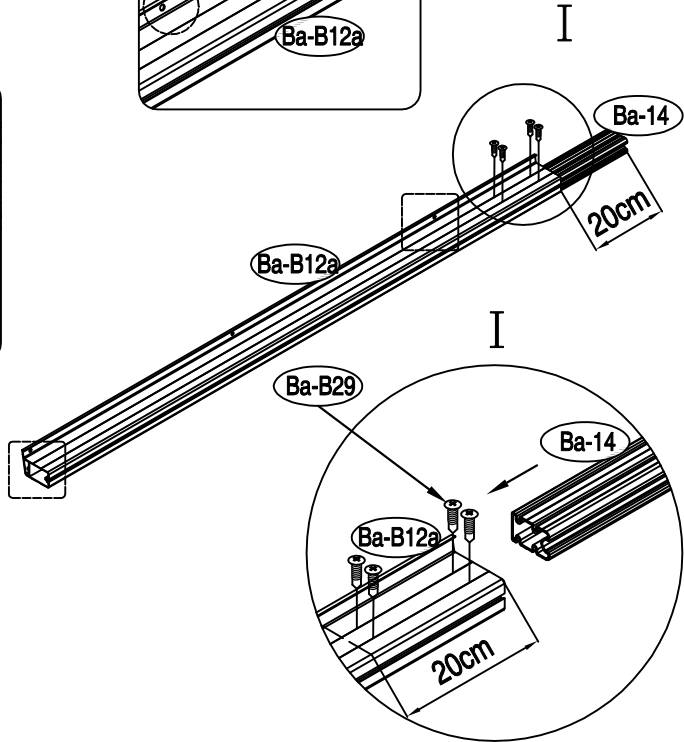

DANCOVER[®]

.com

Manual
for
Patio Cover Malibu
2,55x3,75m

Patio Cover

OWNER'S MANUAL / Instructions for Assembly

Size:

Area of installation requirement:

NO.	IMAGE	mm	QTY	NO.	IMAGE	mm	QTY
Ba-1		120	x2				x1
Ba-2		200	x1			10-12mm	x1
Ba-3		100	x1				
Ba-4		270	x4				
Ba-6		190	x1				
Ba-8		2000	x2				
Ba-14		400	x1				
Ba-A19a		2500	x5				
Ba-A20a		2500	x2				
Ba-21			x5				
Ba-B5		2150	x1				
Ba-B5a		1542	x1				
Ba-B12		2150	x1				
Ba-B12a		1542	x1				
Ba-B24		2150	x1				
Ba-B24a		1542	x1				
Ba-B25		2150	x1				
Ba-B25a		1542	x1				
Ba-A23a		2510	x6				
Ba-P1L			x1				
Ba-P1R			x1				
Ba-P2L			x1				
Ba-P2R			x1				
Ba-P3L			x1				
Ba-P3R			x1				
Ba-P5			x1				
Ba-B26		ST4x10	x4				
Ba-B27		M6x12	x43				
Ba-B28		M6	x43				
Ba-B29		ST4x24	x8				
Ba-B30		M6	x15				
Ba-B31		M6	x15				
Ba-B32		ST5.5x40	x15				
Ba-B33		ST4x20	x32				
Ba-B34		M6	x47				

1

Ba-1		x2
Ba-8		x2
Ba-B33		x8

2

Ba-4		x	x4
Ba-8			x2
Ba-B27			x8
Ba-B28			x8

1

3

Ba-B12a		x1
Ba-14		x1
Ba-B29		x4

4

Ba-B12		x1
Ba-B29		x4

2

5

Ba-B27		x8
--------	--	----

6

Ba-8		x2
Ba-B28		x8

3

7

Ba-P1L		x1
Ba-P1R		x1
Ba-B33		x4

8

Ba-2		x1
Ba-P5		x1
Ba-B27		x4
Ba-B28		x4

11

Ba-B24		x1
--------	---	----

12

Ba-B30		x4
--------	---	----

13