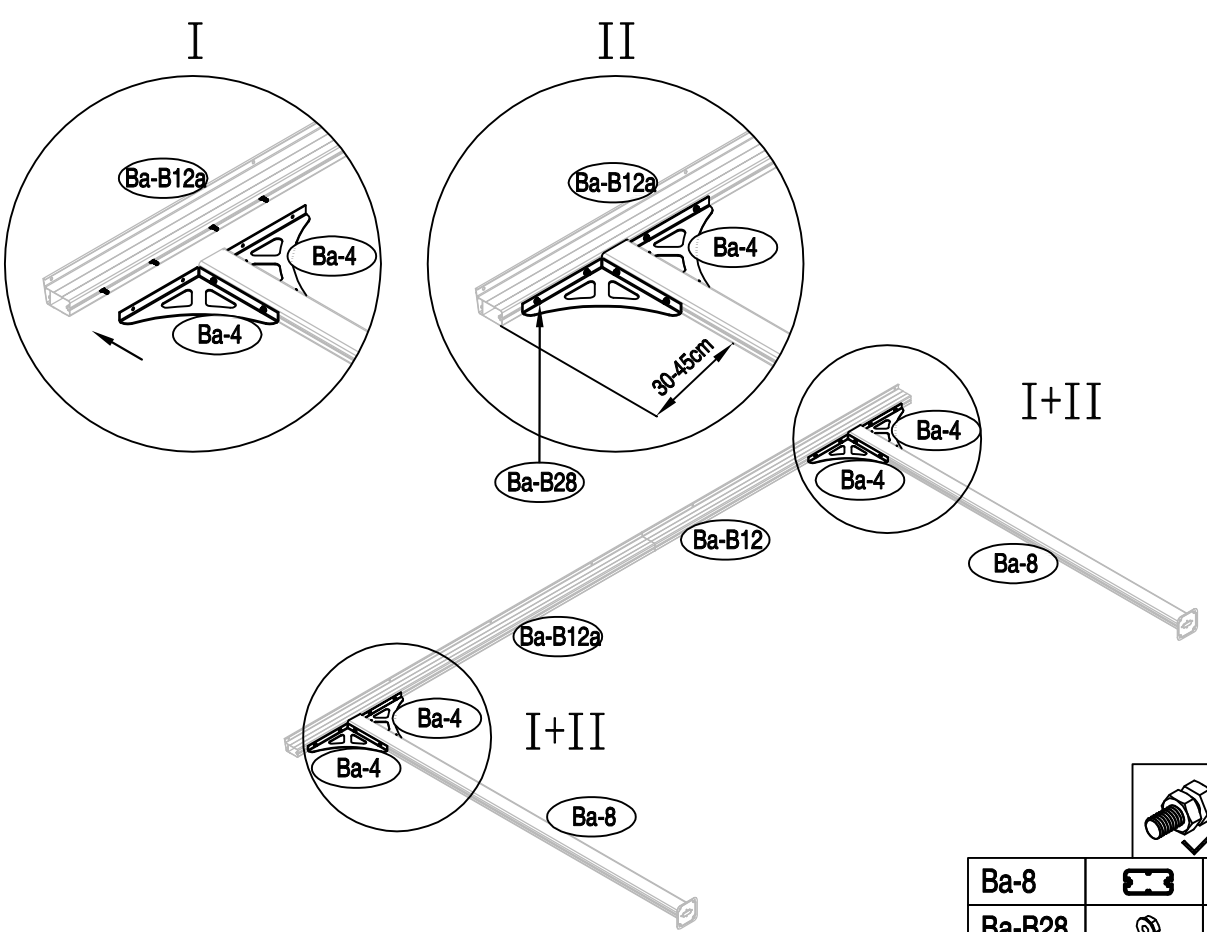

DANCOVER[®]

.com

Manual
for
Patio Cover Malibu
2,55x3,75m

Patio Cover

OWNER'S MANUAL / Instructions for Assembly

Size:

Area of installation requirement:

NO.	IMAGE	mm	QTY	NO.	IMAGE	mm	QTY
Ba-1		120	x2				x1
Ba-2		200	x1			10-12mm	x1
Ba-3		100	x1				
Ba-4		270	x4				
Ba-6		190	x1				
Ba-8		2000	x2				
Ba-14		400	x1				
Ba-A19a		2500	x5				
Ba-A20a		2500	x2				
Ba-21			x5				
Ba-B5		2150	x1				
Ba-B5a		1542	x1				
Ba-B12		2150	x1				
Ba-B12a		1542	x1				
Ba-B24		2150	x1				
Ba-B24a		1542	x1				
Ba-B25		2150	x1				
Ba-B25a		1542	x1				
Ba-A23a		2510	x6				
Ba-P1L			x1				
Ba-P1R			x1				
Ba-P2L			x1				
Ba-P2R			x1				
Ba-P3L			x1				
Ba-P3R			x1				
Ba-P5			x1				
Ba-B26		ST4x10	x4				
Ba-B27		M6x12	x43				
Ba-B28		M6	x43				
Ba-B29		ST4x24	x8				
Ba-B30		M6	x15				
Ba-B31		M6	x15				
Ba-B32		ST5.5x40	x15				
Ba-B33		ST4x20	x32				
Ba-B34		M6	x47				

1

Ba-1		x2
Ba-8		x2
Ba-B33		x8

2

Ba-4		x	x4
Ba-8			x2
Ba-B27			x8
Ba-B28			x8

1

3

Ba-B12a		x1
Ba-14		x1
Ba-B29		x4

4

Ba-B12		x1
Ba-B29		x4

2

5

Ba-B27		x8
--------	--	----

6

Ba-8		x2
Ba-B28		x8

3

7

Ba-P1L		x1
Ba-P1R		x1
Ba-B33		x4

8

Ba-2		x1
Ba-P5		x1
Ba-B27		x4
Ba-B28		x4

11

Ba-B24		x1
--------	---	----

12

Ba-B30		x4
--------	---	----

13