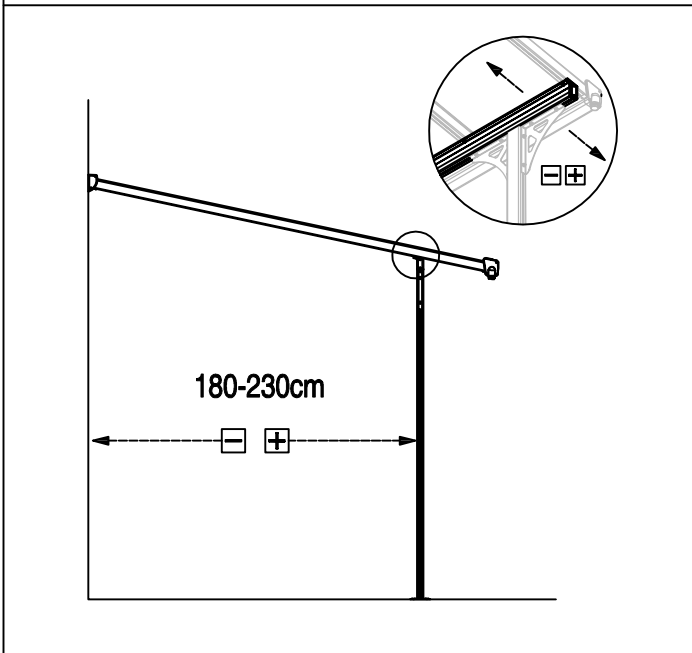

DANCOVER[®]

.com

Manual
for
Patio Cover Malibu
2,55x3,75m

Patio Cover

OWNER'S MANUAL / Instructions for Assembly

Size:

Area of installation requirement:

NO.	IMAGE	mm	QTY	NO.	IMAGE	mm	QTY
Ba-1		120	x2				x1
Ba-2		200	x1			10-12mm	x1
Ba-3		100	x1				
Ba-4		270	x4				
Ba-6		190	x1				
Ba-8		2000	x2				
Ba-14		400	x1				
Ba-A19a		2500	x5				
Ba-A20a		2500	x2				
Ba-21			x5				
Ba-B5		2150	x1				
Ba-B5a		1542	x1				
Ba-B12		2150	x1				
Ba-B12a		1542	x1				
Ba-B24		2150	x1				
Ba-B24a		1542	x1				
Ba-B25		2150	x1				
Ba-B25a		1542	x1				
Ba-A23a		2510	x6				
Ba-P1L			x1				
Ba-P1R			x1				
Ba-P2L			x1				
Ba-P2R			x1				
Ba-P3L			x1				
Ba-P3R			x1				
Ba-P5			x1				
Ba-B26		ST4x10	x4				
Ba-B27		M6x12	x43				
Ba-B28		M6	x43				
Ba-B29		ST4x24	x8				
Ba-B30		M6	x15				
Ba-B31		M6	x15				
Ba-B32		ST5.5x40	x15				
Ba-B33		ST4x20	x32				
Ba-B34		M6	x47				

1

Ba-1		x2
Ba-8		x2
Ba-B33		x8

2

Ba-4		x	x4
Ba-8			x2
Ba-B27			x8
Ba-B28			x8

1

3

Ba-B12a		x1
Ba-14		x1
Ba-B29		x4

4