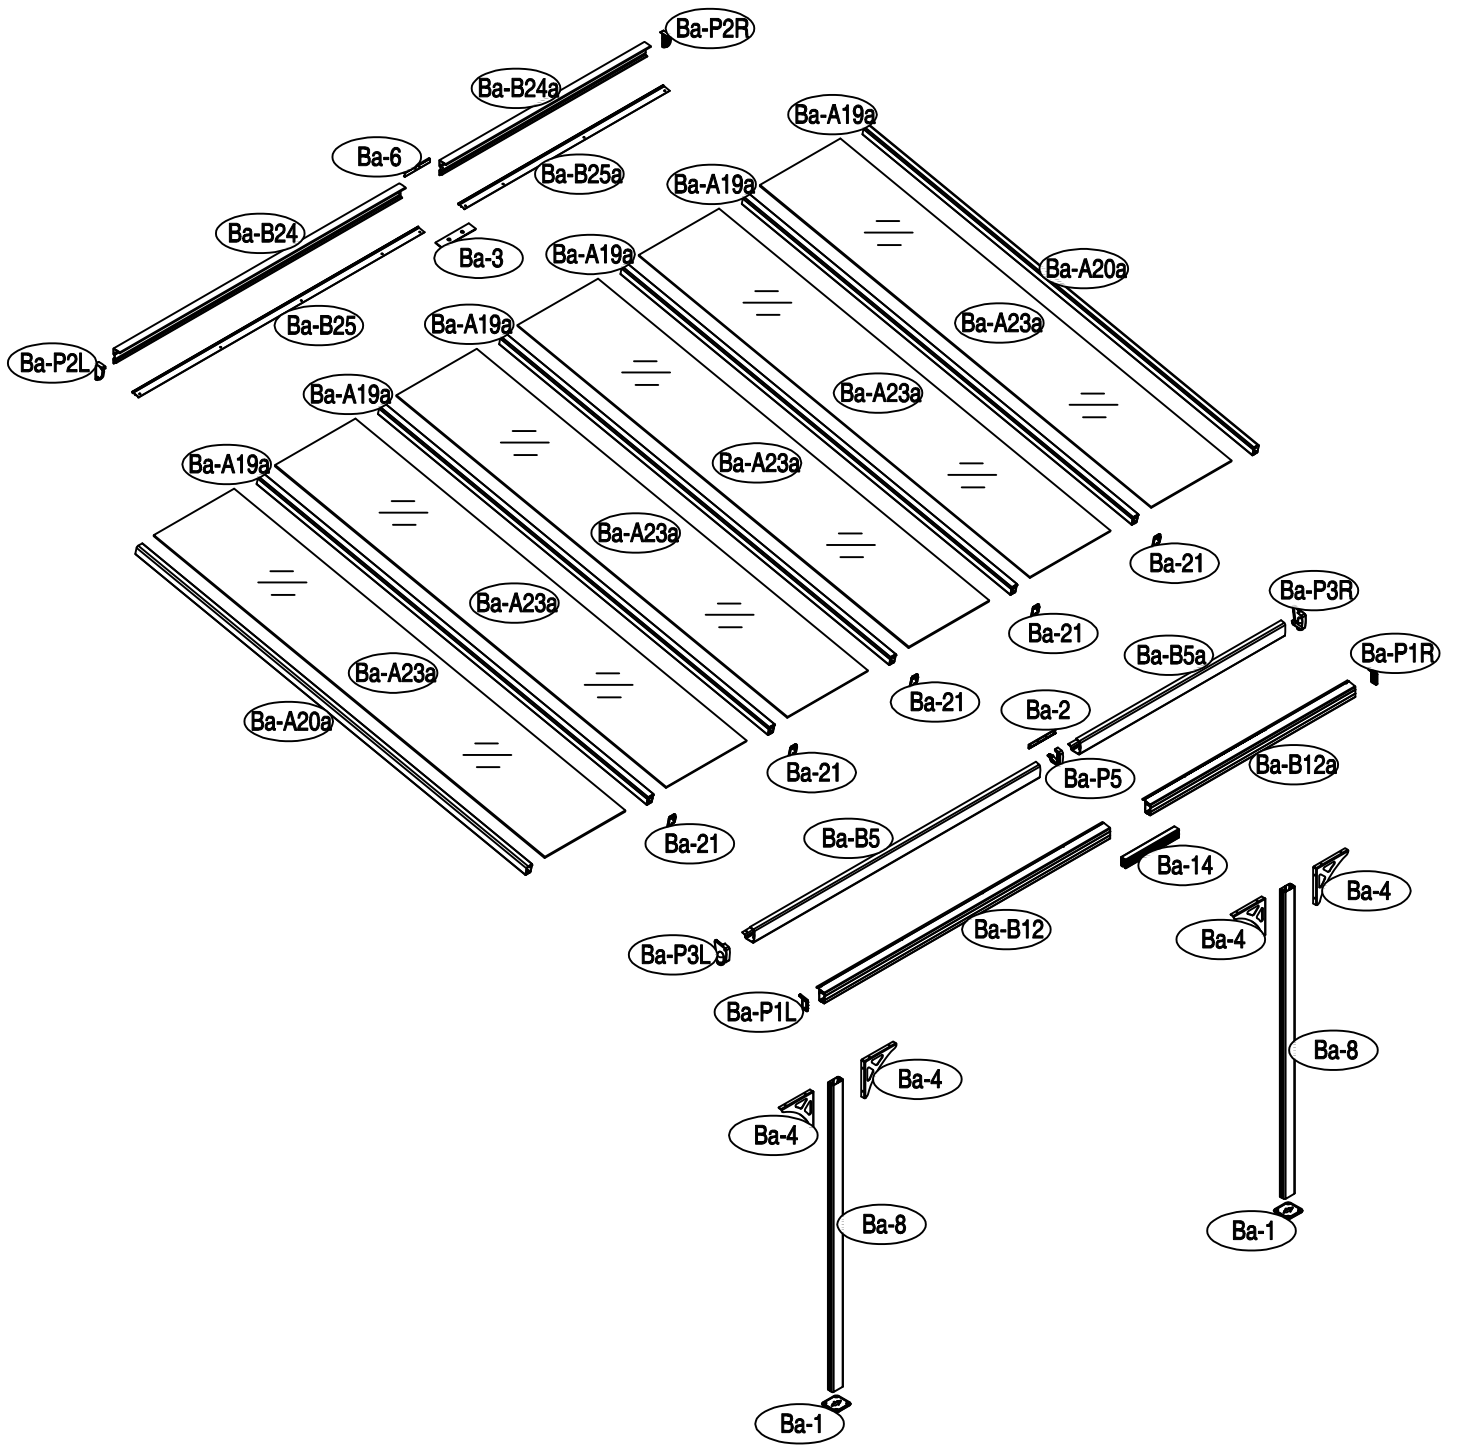

DANCOVER[®]

.com

Manual
for
Patio Cover Malibu
2,55x3,75m

Patio Cover

OWNER'S MANUAL / Instructions for Assembly

Size:

Area of installation requirement:

NO.	IMAGE	mm	QTY	NO.	IMAGE	mm	QTY
Ba-1		120	x2				x1
Ba-2		200	x1			10-12mm	x1
Ba-3		100	x1				
Ba-4		270	x4				
Ba-6		190	x1				
Ba-8		2000	x2				
Ba-14		400	x1				
Ba-A19a		2500	x5				
Ba-A20a		2500	x2				
Ba-21			x5				
Ba-B5		2150	x1				
Ba-B5a		1542	x1				
Ba-B12		2150	x1				
Ba-B12a		1542	x1				
Ba-B24		2150	x1				
Ba-B24a		1542	x1				
Ba-B25		2150	x1				
Ba-B25a		1542	x1				
Ba-A23a		2510	x6				
Ba-P1L			x1				
Ba-P1R			x1				
Ba-P2L			x1				
Ba-P2R			x1				
Ba-P3L			x1				
Ba-P3R			x1				
Ba-P5			x1				
Ba-B26		ST4x10	x4				
Ba-B27		M6x12	x43				
Ba-B28		M6	x43				
Ba-B29		ST4x24	x8				
Ba-B30		M6	x15				
Ba-B31		M6	x15				
Ba-B32		ST5.5x40	x15				
Ba-B33		ST4x20	x32				
Ba-B34		M6	x47				

1

Ba-1		x2
Ba-8		x2
Ba-B33		x8

2

Ba-4		x	x4
Ba-8			x2
Ba-B27			x8
Ba-B28			x8

1

3

Ba-B12a		x1
Ba-14		x1
Ba-B29		x4

4

Ba-B12		x1
Ba-B29		x4

2

5

Ba-B27		x8
--------	--	----

6

Ba-8		x2
Ba-B28		x8

3

7

Ba-P1L		x1
Ba-P1R		x1
Ba-B33		x4

8

Ba-2		x1
Ba-P5		x1
Ba-B27		x4
Ba-B28		x4

11

Ba-B24		x1
--------	---	----

12

Ba-B30		x4
--------	---	----

13