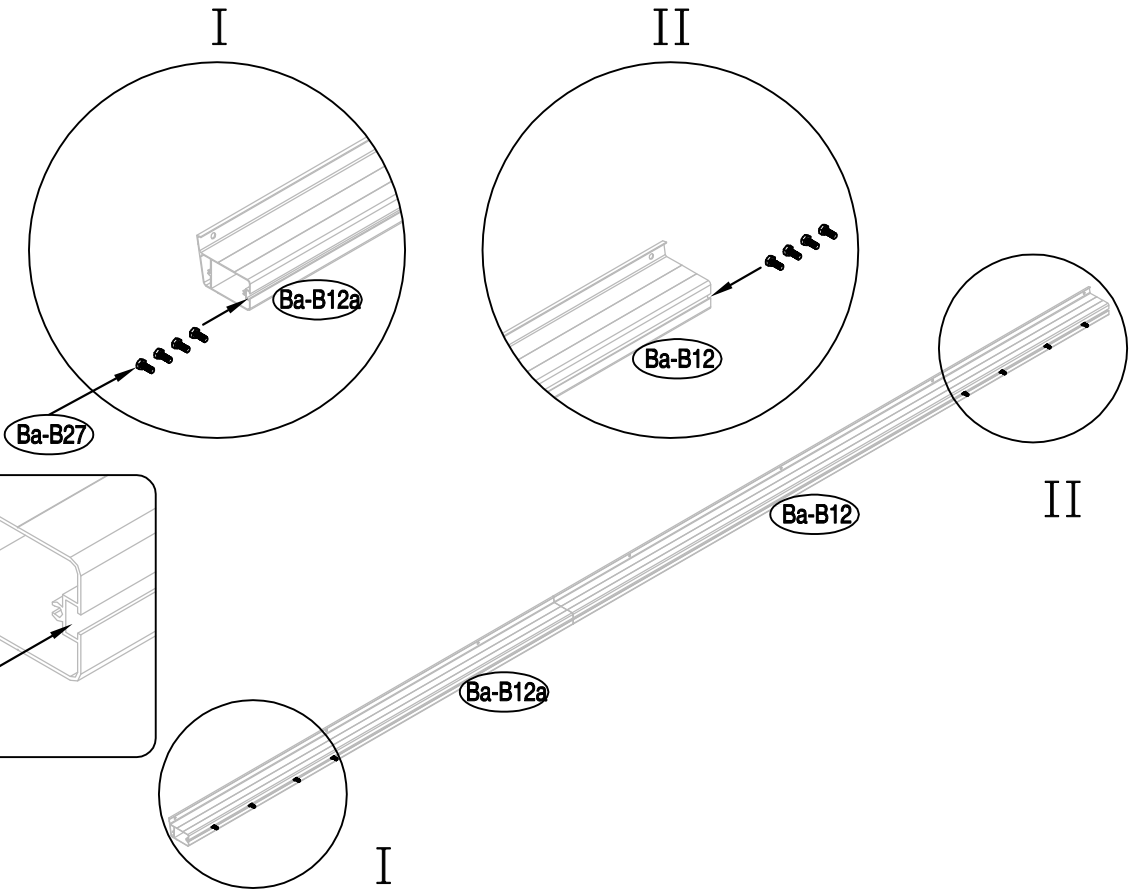

DANCOVER[®]

.com

Manual
for
Patio Cover Malibu
2,55x3,75m

Patio Cover

OWNER'S MANUAL / Instructions for Assembly

Size:

Area of installation requirement:

NO.	IMAGE	mm	QTY	NO.	IMAGE	mm	QTY
Ba-1		120	x2				x1
Ba-2		200	x1			10-12mm	x1
Ba-3		100	x1				
Ba-4		270	x4				
Ba-6		190	x1				
Ba-8		2000	x2				
Ba-14		400	x1				
Ba-A19a		2500	x5				
Ba-A20a		2500	x2				
Ba-21			x5				
Ba-B5		2150	x1				
Ba-B5a		1542	x1				
Ba-B12		2150	x1				
Ba-B12a		1542	x1				
Ba-B24		2150	x1				
Ba-B24a		1542	x1				
Ba-B25		2150	x1				
Ba-B25a		1542	x1				
Ba-A23a		2510	x6				
Ba-P1L			x1				
Ba-P1R			x1				
Ba-P2L			x1				
Ba-P2R			x1				
Ba-P3L			x1				
Ba-P3R			x1				
Ba-P5			x1				
Ba-B26		ST4x10	x4				
Ba-B27		M6x12	x43				
Ba-B28		M6	x43				
Ba-B29		ST4x24	x8				
Ba-B30		M6	x15				
Ba-B31		M6	x15				
Ba-B32		ST5.5x40	x15				
Ba-B33		ST4x20	x32				
Ba-B34		M6	x47				

1

Ba-1		x2
Ba-8		x2
Ba-B33		x8

2

Ba-4		x	x4
Ba-8			x2
Ba-B27			x8
Ba-B28			x8

1

3

Ba-B12a		x1
Ba-14		x1
Ba-B29		x4

4

Ba-B12		x1
Ba-B29		x4

2

5

Ba-B27		x8
--------	--	----

6

Ba-8		x2
Ba-B28		x8

3

7

Ba-P1L		x1
Ba-P1R		x1
Ba-B33		x4

8

Ba-2		x1
Ba-P5		x1
Ba-B27		x4
Ba-B28		x4

11

Ba-B24		x1
--------	---	----

12

Ba-B30		x4
--------	---	----

13