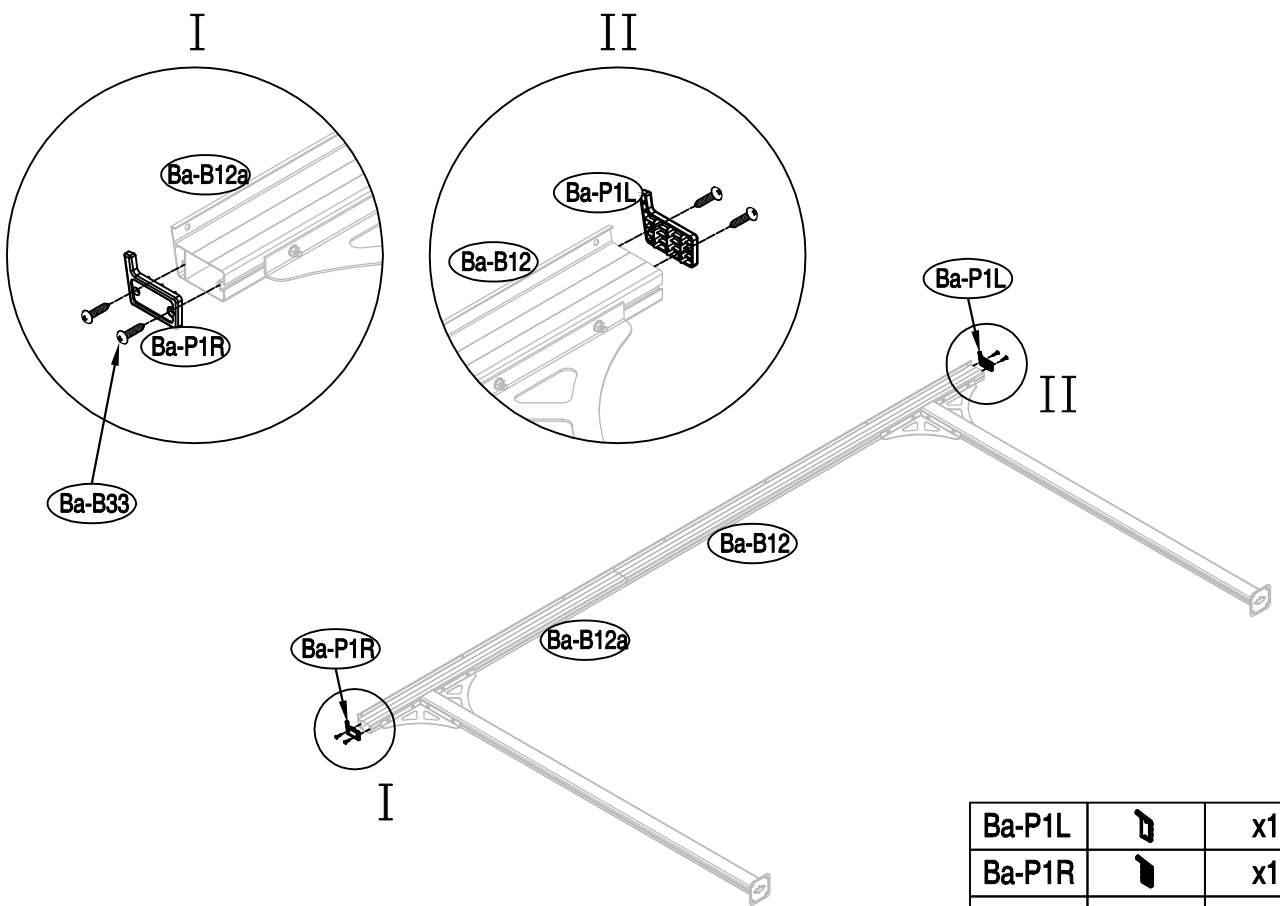

DANCOVER[®]

.com

Manual
for
Patio Cover Malibu
2,55x3,75m

Patio Cover

OWNER'S MANUAL / Instructions for Assembly

Size:

Area of installation requirement:

NO.	IMAGE	mm	QTY	NO.	IMAGE	mm	QTY
Ba-1		120	x2				x1
Ba-2		200	x1			10-12mm	x1
Ba-3		100	x1				
Ba-4		270	x4				
Ba-6		190	x1				
Ba-8		2000	x2				
Ba-14		400	x1				
Ba-A19a		2500	x5				
Ba-A20a		2500	x2				
Ba-21			x5				
Ba-B5		2150	x1				
Ba-B5a		1542	x1				
Ba-B12		2150	x1				
Ba-B12a		1542	x1				
Ba-B24		2150	x1				
Ba-B24a		1542	x1				
Ba-B25		2150	x1				
Ba-B25a		1542	x1				
Ba-A23a		2510	x6				
Ba-P1L			x1				
Ba-P1R			x1				
Ba-P2L			x1				
Ba-P2R			x1				
Ba-P3L			x1				
Ba-P3R			x1				
Ba-P5			x1				
Ba-B26		ST4x10	x4				
Ba-B27		M6x12	x43				
Ba-B28		M6	x43				
Ba-B29		ST4x24	x8				
Ba-B30		M6	x15				
Ba-B31		M6	x15				
Ba-B32		ST5.5x40	x15				
Ba-B33		ST4x20	x32				
Ba-B34		M6	x47				

1

Ba-1		x2
Ba-8		x2
Ba-B33		x8

2

Ba-4		x	x4
Ba-8			x2
Ba-B27			x8
Ba-B28			x8

1

3

Ba-B12a		x1
Ba-14		x1
Ba-B29		x4

4

Ba-B12		x1
Ba-B29		x4

2

5

Ba-B27		x8
--------	--	----

6

Ba-8		x2
Ba-B28		x8

3

7

Ba-P1L		x1
Ba-P1R		x1
Ba-B33		x4

8

Ba-2		x1
Ba-P5		x1
Ba-B27		x4
Ba-B28		x4

11

Ba-B24		x1
--------	---	----

12

Ba-B30		x4
--------	---	----

13