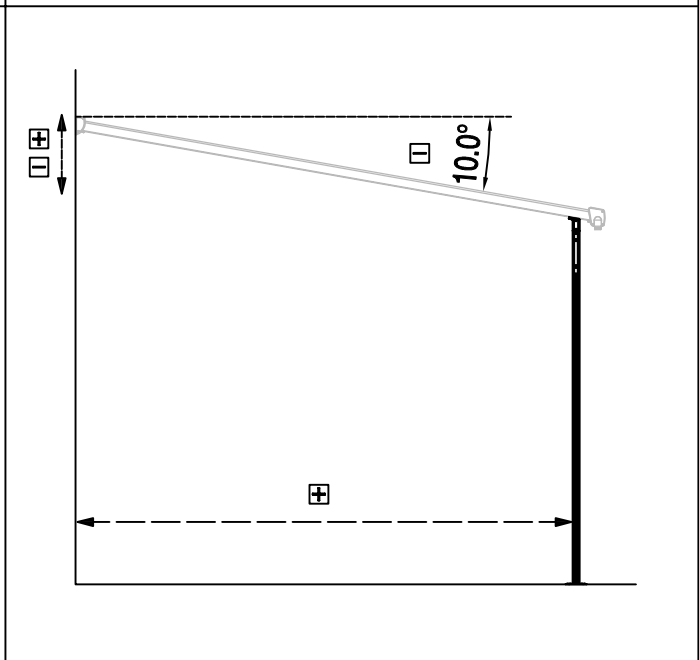

DANCOVER[®]

.com

Manual
for
Patio Cover Malibu
2,55x3,75m

Patio Cover

OWNER'S MANUAL / Instructions for Assembly

Size:

Area of installation requirement:

NO.	IMAGE	mm	QTY	NO.	IMAGE	mm	QTY
Ba-1		120	x2				x1
Ba-2		200	x1			10-12mm	x1
Ba-3		100	x1				
Ba-4		270	x4				
Ba-6		190	x1				
Ba-8		2000	x2				
Ba-14		400	x1				
Ba-A19a		2500	x5				
Ba-A20a		2500	x2				
Ba-21			x5				
Ba-B5		2150	x1				
Ba-B5a		1542	x1				
Ba-B12		2150	x1				
Ba-B12a		1542	x1				
Ba-B24		2150	x1				
Ba-B24a		1542	x1				
Ba-B25		2150	x1				
Ba-B25a		1542	x1				
Ba-A23a		2510	x6				
Ba-P1L			x1				
Ba-P1R			x1				
Ba-P2L			x1				
Ba-P2R			x1				
Ba-P3L			x1				
Ba-P3R			x1				
Ba-P5			x1				
Ba-B26		ST4x10	x4				
Ba-B27		M6x12	x43				
Ba-B28		M6	x43				
Ba-B29		ST4x24	x8				
Ba-B30		M6	x15				
Ba-B31		M6	x15				
Ba-B32		ST5.5x40	x15				
Ba-B33		ST4x20	x32				
Ba-B34		M6	x47				

1

Ba-1		x2
Ba-8		x2
Ba-B33		x8

2

Ba-4		x	x4
Ba-8			x2
Ba-B27			x8
Ba-B28			x8

1

3

Ba-B12a		x1
Ba-14		x1
Ba-B29		x4

4