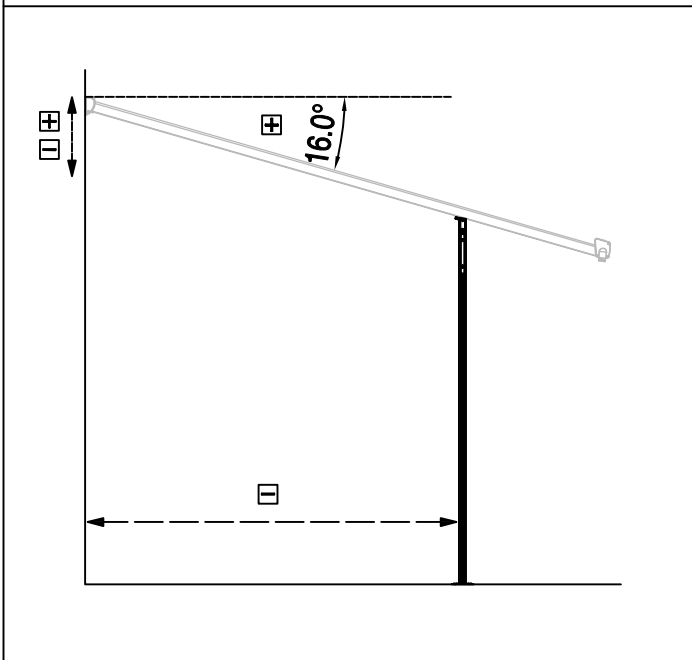

DANCOVER[®]

.com

Manual
for
Patio Cover Malibu
2,55x3,75m

Patio Cover

OWNER'S MANUAL / Instructions for Assembly

Size:

Area of installation requirement:

NO.	IMAGE	mm	QTY	NO.	IMAGE	mm	QTY
Ba-1		120	x2				x1
Ba-2		200	x1			10-12mm	x1
Ba-3		100	x1				
Ba-4		270	x4				
Ba-6		190	x1				
Ba-8		2000	x2				
Ba-14		400	x1				
Ba-A19a		2500	x5				
Ba-A20a		2500	x2				
Ba-21			x5				
Ba-B5		2150	x1				
Ba-B5a		1542	x1				
Ba-B12		2150	x1				
Ba-B12a		1542	x1				
Ba-B24		2150	x1				
Ba-B24a		1542	x1				
Ba-B25		2150	x1				
Ba-B25a		1542	x1				
Ba-A23a		2510	x6				
Ba-P1L			x1				
Ba-P1R			x1				
Ba-P2L			x1				
Ba-P2R			x1				
Ba-P3L			x1				
Ba-P3R			x1				
Ba-P5			x1				
Ba-B26		ST4x10	x4				
Ba-B27		M6x12	x43				
Ba-B28		M6	x43				
Ba-B29		ST4x24	x8				
Ba-B30		M6	x15				
Ba-B31		M6	x15				
Ba-B32		ST5.5x40	x15				
Ba-B33		ST4x20	x32				
Ba-B34		M6	x47				

1

Ba-1		x2
Ba-8		x2
Ba-B33		x8

2

Ba-4		x	x4
Ba-8			x2
Ba-B27			x8
Ba-B28			x8

1

3

Ba-B12a		x1
Ba-14		x1
Ba-B29		x4

4