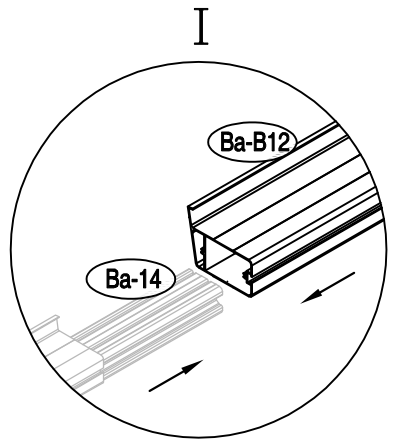

DANCOVER[®]

.com

Manual
for
Patio Cover Malibu
2,55x3,75m

Patio Cover

OWNER'S MANUAL / Instructions for Assembly

Size:

Area of installation requirement:

NO.	IMAGE	mm	QTY	NO.	IMAGE	mm	QTY
Ba-1		120	x2				x1
Ba-2		200	x1			10-12mm	x1
Ba-3		100	x1				
Ba-4		270	x4				
Ba-6		190	x1				
Ba-8		2000	x2				
Ba-14		400	x1				
Ba-A19a		2500	x5				
Ba-A20a		2500	x2				
Ba-21			x5				
Ba-B5		2150	x1				
Ba-B5a		1542	x1				
Ba-B12		2150	x1				
Ba-B12a		1542	x1				
Ba-B24		2150	x1				
Ba-B24a		1542	x1				
Ba-B25		2150	x1				
Ba-B25a		1542	x1				
Ba-A23a		2510	x6				
Ba-P1L			x1				
Ba-P1R			x1				
Ba-P2L			x1				
Ba-P2R			x1				
Ba-P3L			x1				
Ba-P3R			x1				
Ba-P5			x1				
Ba-B26		ST4x10	x4				
Ba-B27		M6x12	x43				
Ba-B28		M6	x43				
Ba-B29		ST4x24	x8				
Ba-B30		M6	x15				
Ba-B31		M6	x15				
Ba-B32		ST5.5x40	x15				
Ba-B33		ST4x20	x32				
Ba-B34		M6	x47				

1

Ba-1		x2
Ba-8		x2
Ba-B33		x8

2

Ba-4		x	x4
Ba-8			x2
Ba-B27			x8
Ba-B28			x8

1

3

Ba-B12a		x1
Ba-14		x1
Ba-B29		x4

4

Ba-B12		x1
Ba-B29		x4

2

5

Ba-B27		x8
--------	--	----

6

Ba-8		x2
Ba-B28		x8

3

7