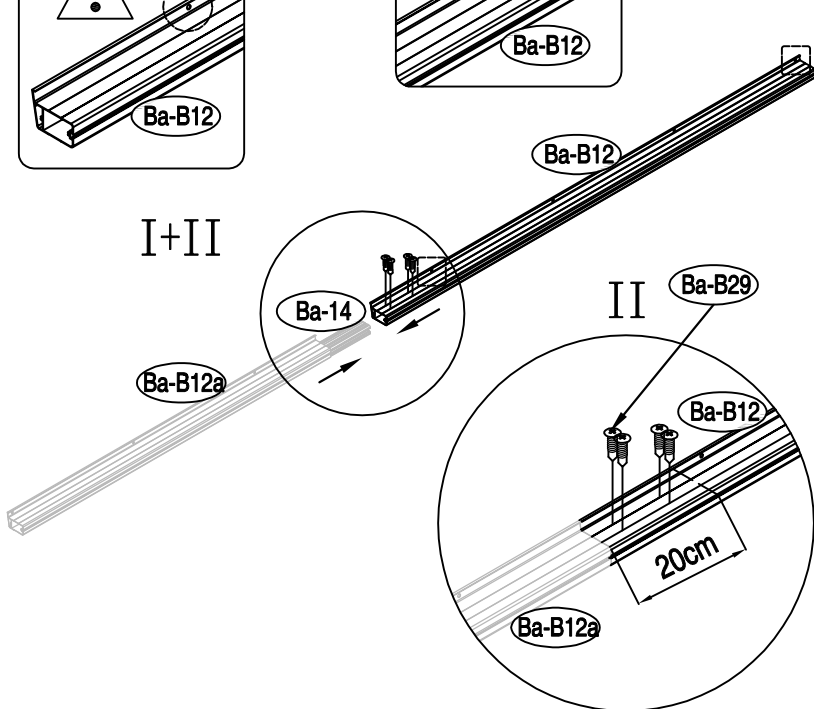

DANCOVER[®]

.com

Manual
for
Patio Cover Malibu
2,55x3,75m

Patio Cover

OWNER'S MANUAL / Instructions for Assembly

Size:

Area of installation requirement:

NO.	IMAGE	mm	QTY	NO.	IMAGE	mm	QTY
Ba-1		120	x2				x1
Ba-2		200	x1			10-12mm	x1
Ba-3		100	x1				
Ba-4		270	x4				
Ba-6		190	x1				
Ba-8		2000	x2				
Ba-14		400	x1				
Ba-A19a		2500	x5				
Ba-A20a		2500	x2				
Ba-21			x5				
Ba-B5		2150	x1				
Ba-B5a		1542	x1				
Ba-B12		2150	x1				
Ba-B12a		1542	x1				
Ba-B24		2150	x1				
Ba-B24a		1542	x1				
Ba-B25		2150	x1				
Ba-B25a		1542	x1				
Ba-A23a		2510	x6				
Ba-P1L			x1				
Ba-P1R			x1				
Ba-P2L			x1				
Ba-P2R			x1				
Ba-P3L			x1				
Ba-P3R			x1				
Ba-P5			x1				
Ba-B26		ST4x10	x4				
Ba-B27		M6x12	x43				
Ba-B28		M6	x43				
Ba-B29		ST4x24	x8				
Ba-B30		M6	x15				
Ba-B31		M6	x15				
Ba-B32		ST5.5x40	x15				
Ba-B33		ST4x20	x32				
Ba-B34		M6	x47				

1

Ba-1		x2
Ba-8		x2
Ba-B33		x8

2

Ba-4		x	x4
Ba-8			x2
Ba-B27			x8
Ba-B28			x8

1

3

Ba-B12a		x1
Ba-14		x1
Ba-B29		x4

4