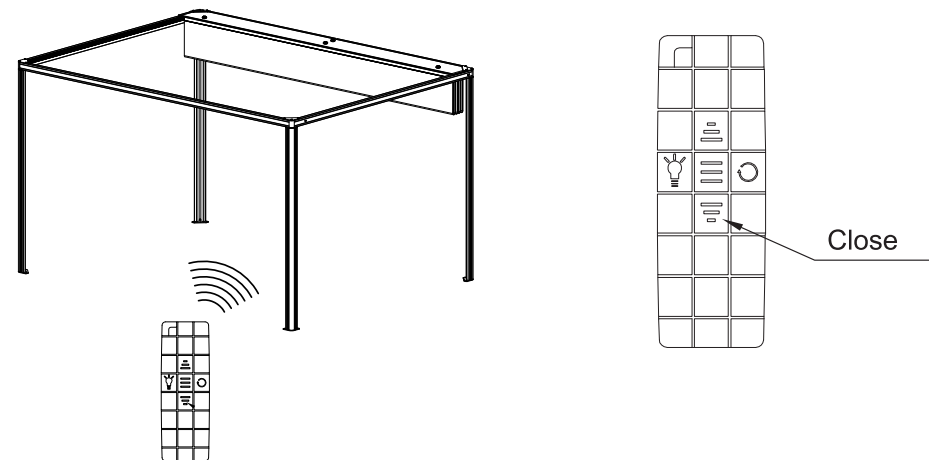

Step-3 (Close setting)

Keep pushing the motor setting key continuously, then push the "close" button, on the remote till cloth back to the cassette completely. Then release two buttons.