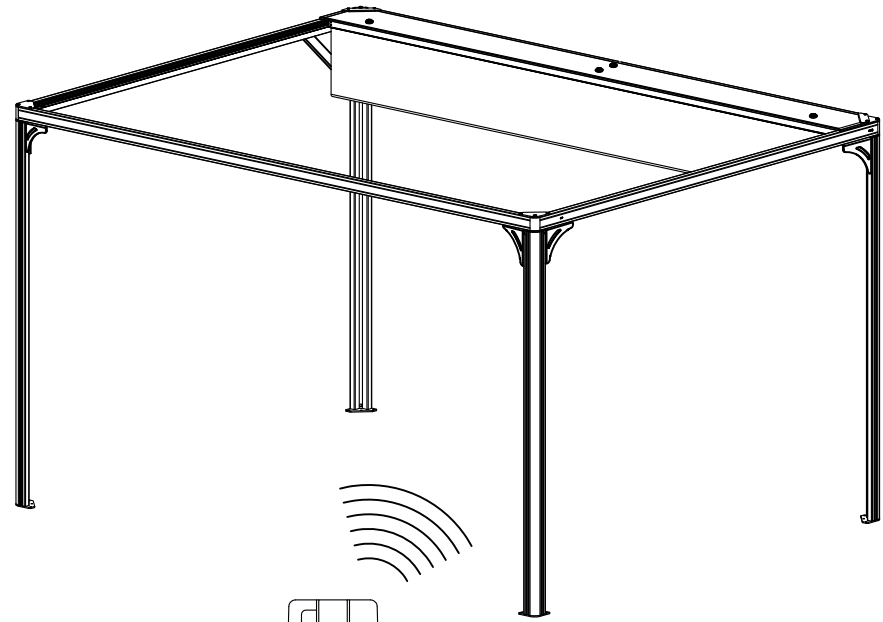

push-button

close