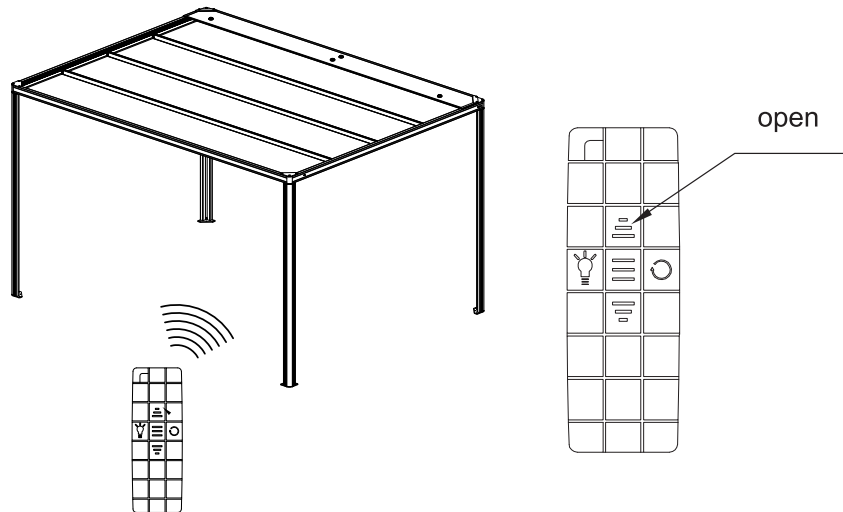

## Step-1

A hole under bottom cassette as red arrow.

The motor setting key is inside the hole of bottom cassette

## Step-2 ( Open setting)

Keep pushing the motor setting key, continuously, then push the "open" button on the remote till cloth open to the front side completely. Then release two buttons.