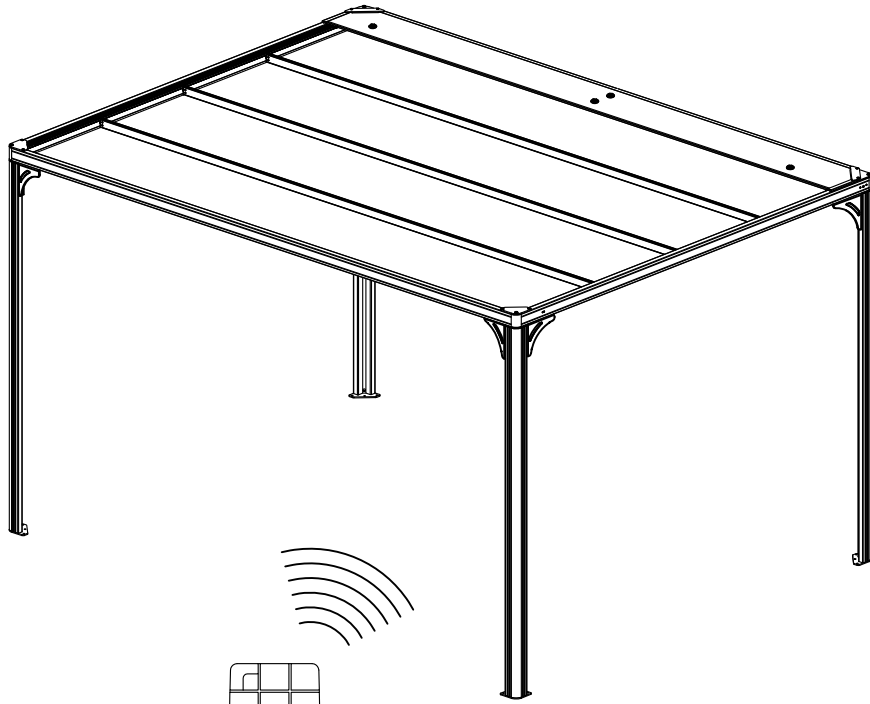

open

push-button

close

push-button