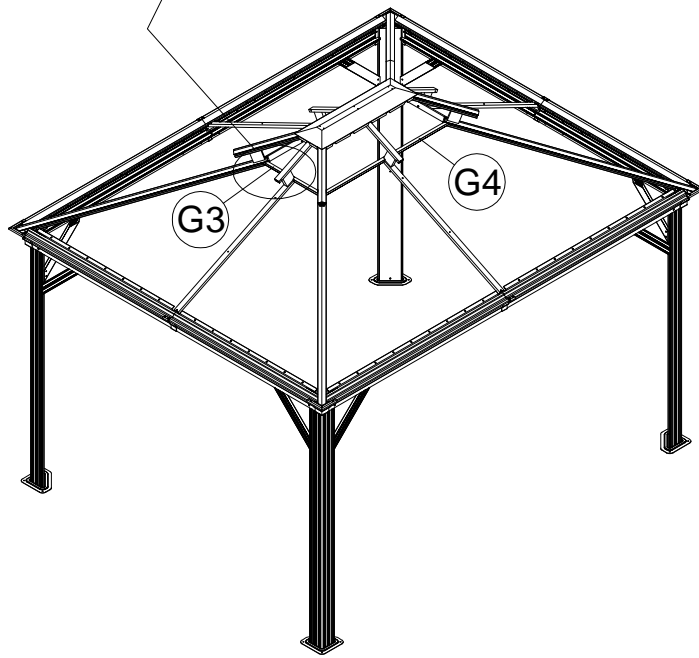

<10>

G3 2x

G4 2x

N 4x

1 8x M6x15

12