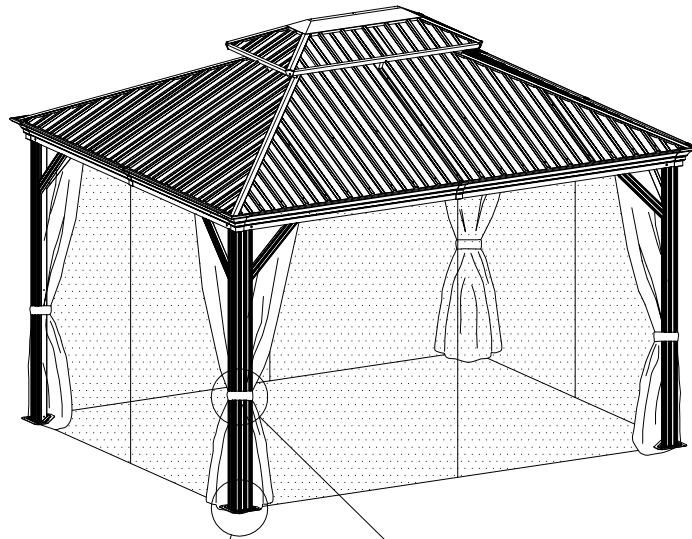

<21>

9 12x