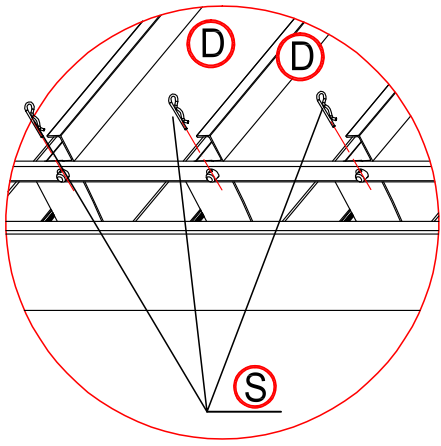

Warning

In snow season or in case of snow forecast open up your shutters in vertical position to avoid any damaging on your pergola.

What you need?

glove

knife

hammer

Safety hat

tapeline

×1 time

×24 times

Make the shutter as vertical.

×4 times

16

×4 times

17

17