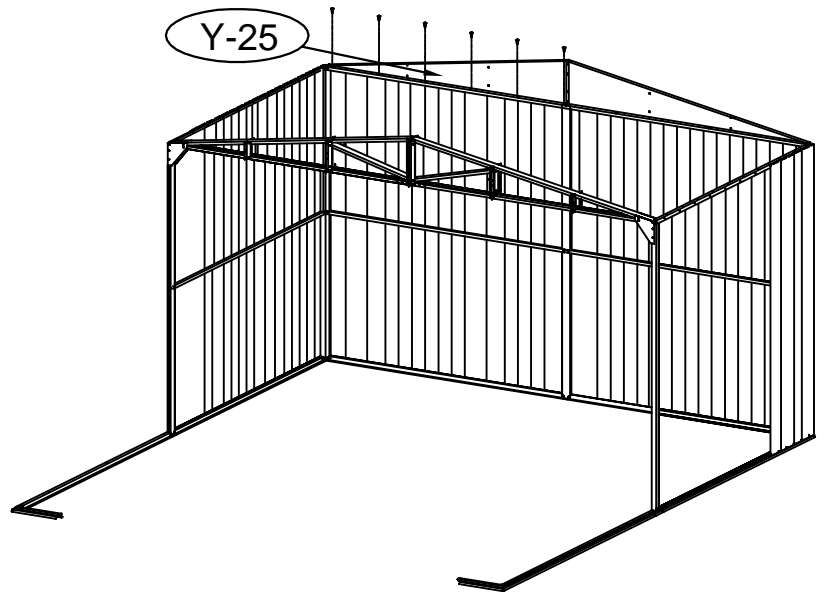

# Metal Shed

---

OWNER'S MANUAL /  
Instructions for Assembly Size  
380x480x232 cm

---

Requires two people for Installation.

11

12

13

14

15

25

26

27