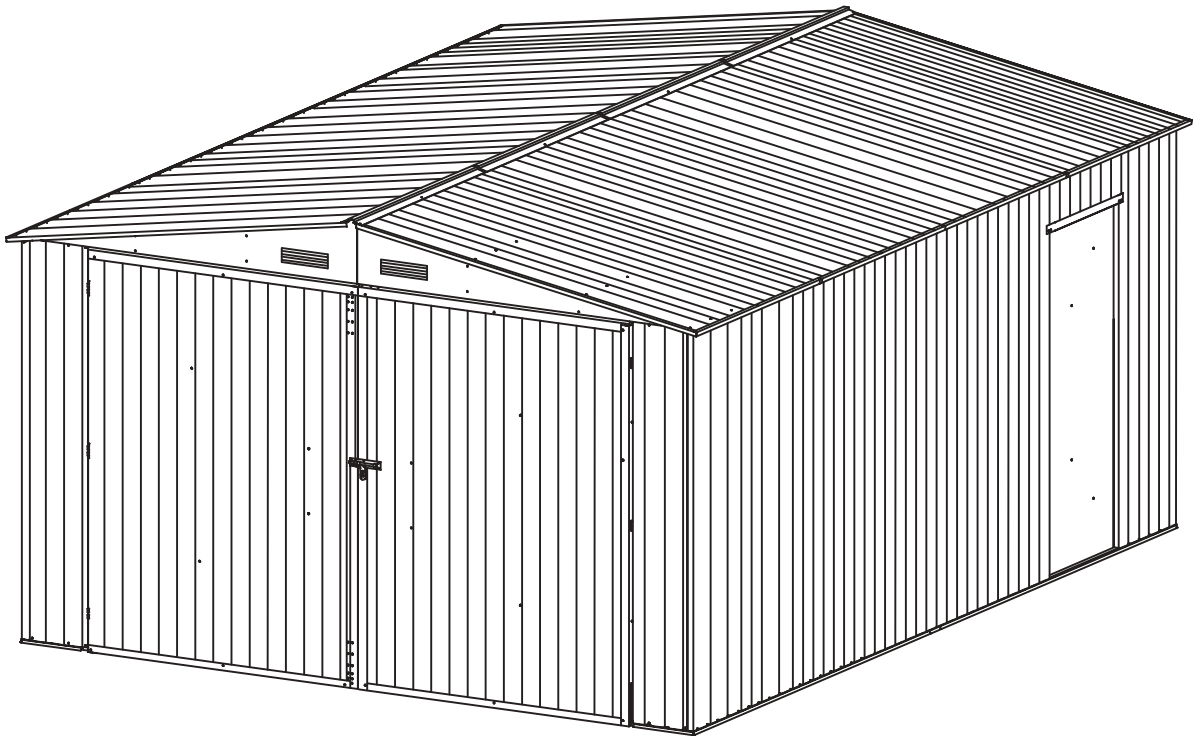

**DANCOVER<sup>®</sup>**

**.com**

**Manual  
Proshed Garage**

**3,8x4,8x2,3m**

# Metal Shed

---

OWNER'S MANUAL /  
Instructions for Assembly Size  
380x480x232 cm

---

Requires two people for Installation.