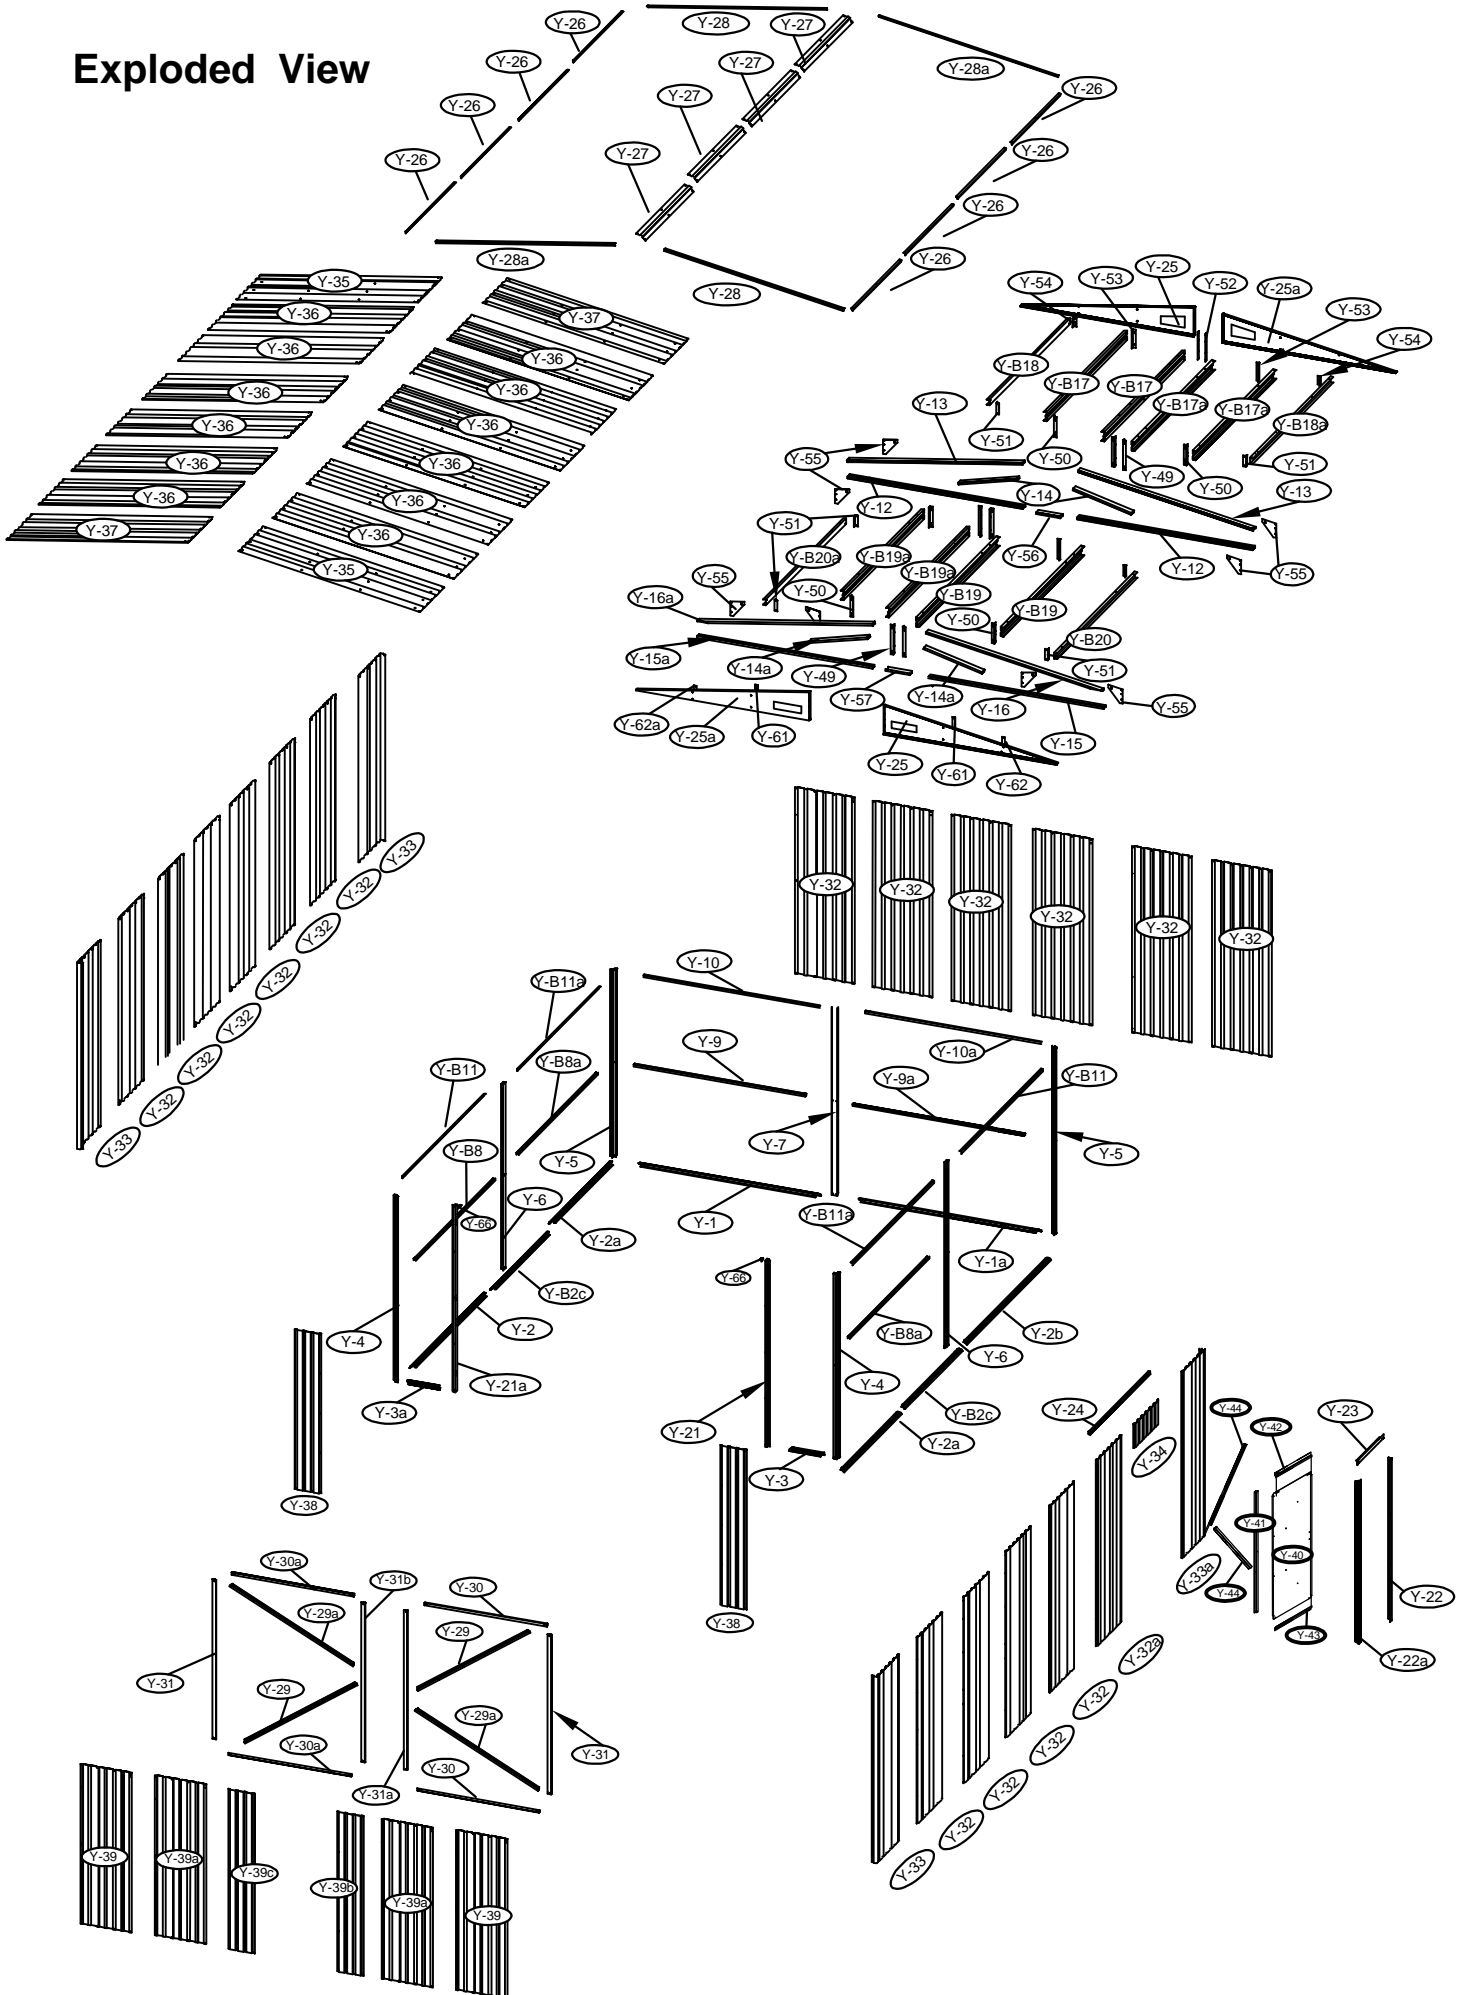

PART LIST

NO.	IMAGE	QTY	NO.	IMAGE	QTY	NO.	IMAGE	QTY
Y-1		1	Y-21		1	Y-35		2
Y-1a		1	Y-21a		1	Y-36		12
Y-2		1	Y-22		1	Y-37		2
Y-2a		2	Y-22a		1	Y-40		1
Y-B2c		2	Y-23		1	Y-41		1
Y-3	1	Y-24	1		Y-44	2		
Y-3a	1	Y-25		2	Y-42	1		
Y-2b	1	Y-25a		2	Y-43	1		
Y-4		2	Y-26		8	Y-49	6	
Y-5		2	Y-28		2	Y-50	6	
Y-6		2	Y-28a		2	Y-51	6	
Y-7		1	Y-27			4	Y-53	2
Y-12		2	Y-29	2		Y-54	2	
Y-13		2	Y-29a	2	Y-66	2		
Y-14		2	Y-30		2	Y-55	8	
Y-14a		2	Y-30a		2	Y-56	1	
Y-16		1	Y-31		2	Y-57	1	
Y-16a		1	Y-31a		1	Y-52	2	
Y-B8		1	Y-31b	1	Y-61	2		
Y-B8a		2	Y-32		16	Y-62	2	
Y-9		1	Y-32a		1	Y-58	6	
Y-9a		1	Y-34	1	Y-59	6		
Y-10		1	Y-39		2	Y-60	1	
Y-10a		1	Y-39a		2	Y-60a	1	
Y-B11		2	Y-33		3	Y-63	2	
Y-B11a		2	Y-33a		1	Y-B45	670	
Y-15		1	Y-38	2	Y-B46	30		
Y-15a	1	Y-39b	1	Y-B47	140			
Y-B17		2	Y-39c	1	T-P1	2		
Y-B17a		2	Y-33		4	T-P2	2	
Y-B19		2	Y-33a		1	T-P3	4	
Y-B19a	2	Y-38	2	T-P4	2			
Y-B18		1	Y-39b	1	T-P5	4		
Y-B18a		1	Y-39c	1	T-P6	1		
Y-B20		1			T-P9	413		
Y-B20a	1			T-P10	64			
Y-48		1						

Exploded View