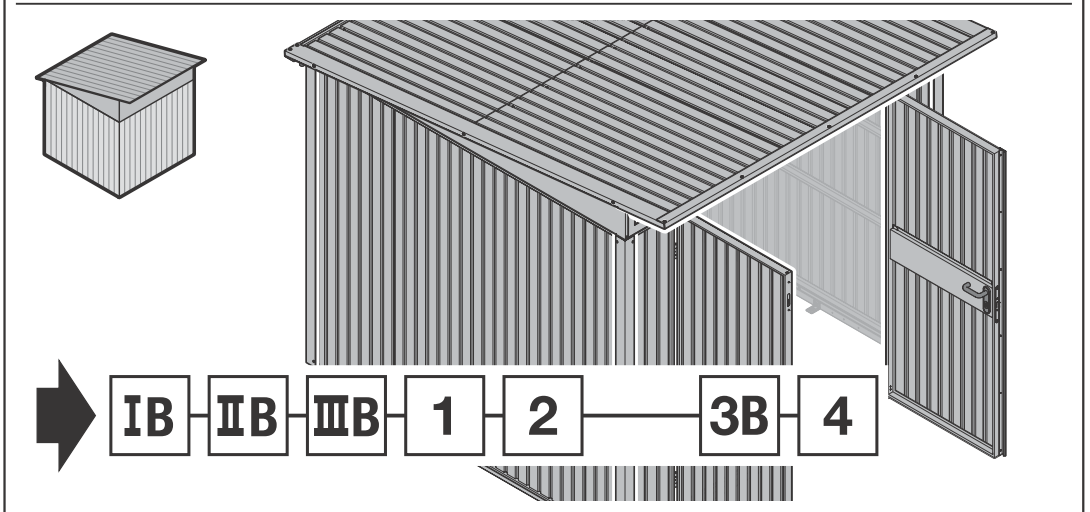

DANCOVER[®]

.com

Manual
for
Metal Shed Elegant Typ2
2,48x2,83x2,32m

IA

IIA

IIIA

IB

IB