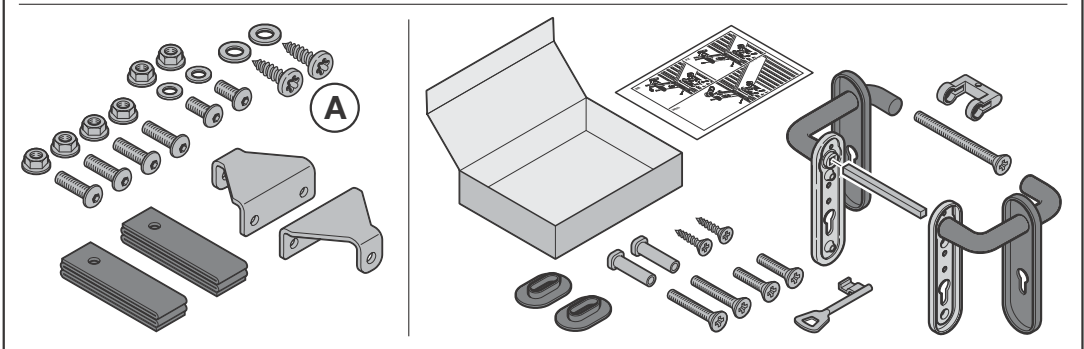

DANCOVER[®]

.com

Manual
for
Metal Shed Elegant Typ2
2,48x2,83x2,32m

IA

IIA

IIIA

IB

IB