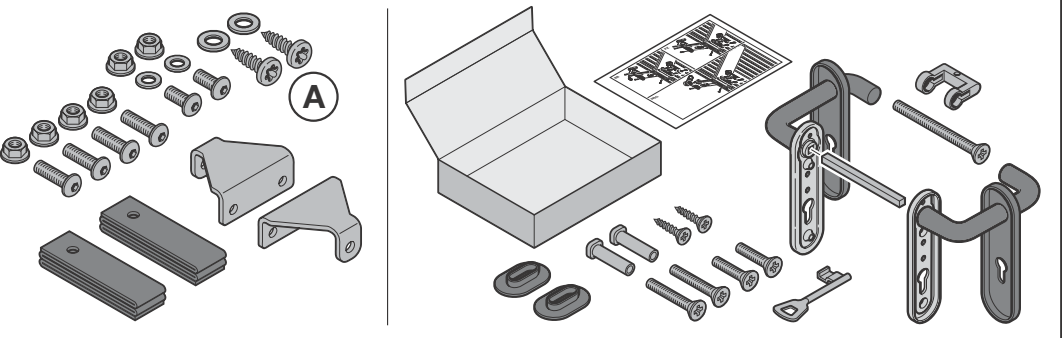

DANCOVER[®]

.com

Manual
for
Metal Shed Elegant Typ2
2,48x2,83x2,32m

IA

IIA

IIIA

IB

IB

III B

III B

1

1.1

1.2

1.3

1.4

$a = b$