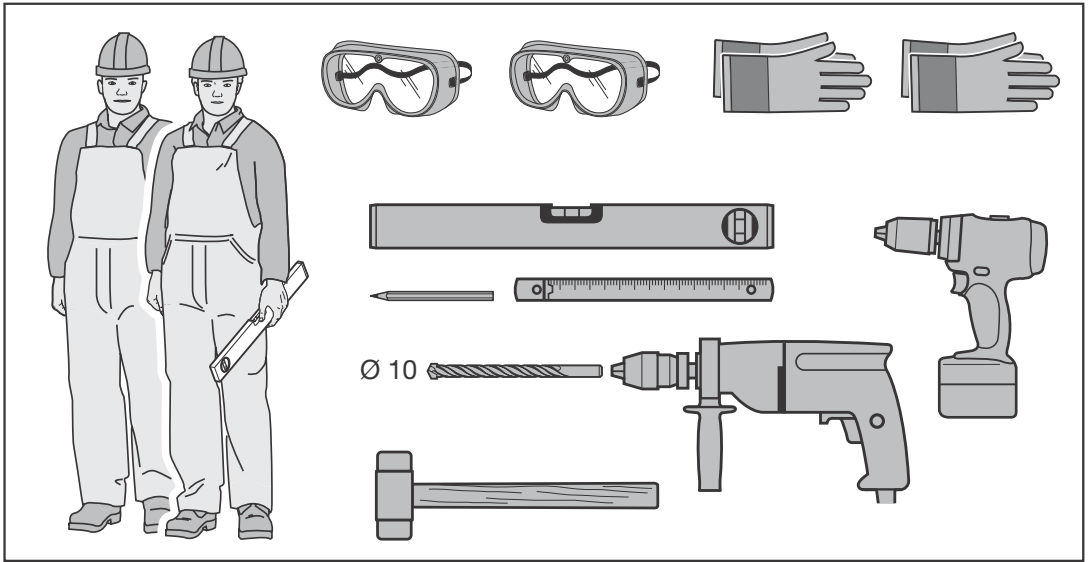

DANCOVER[®]

.com

Manual
for
Metal Shed Elegant Typ2
2,48x2,83x2,32m

IA

IIA

IIIA

IB

IB