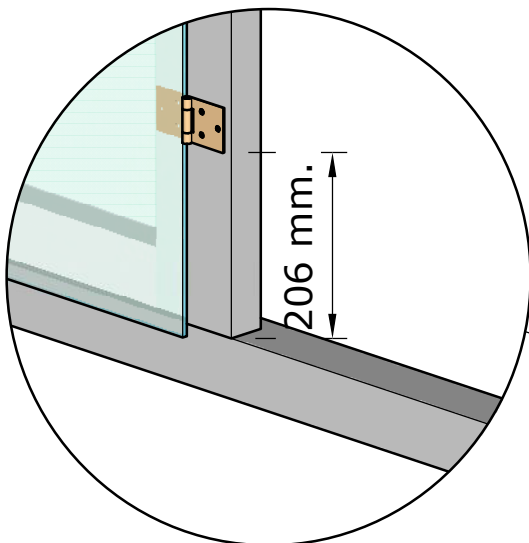

Assembly instruction

Greenhouse Aigle

4 x 35

polycarbonate must be mounted on the hinges

pos. 9

pos. 13

16	4 x 35 special

6	3,5 x 40