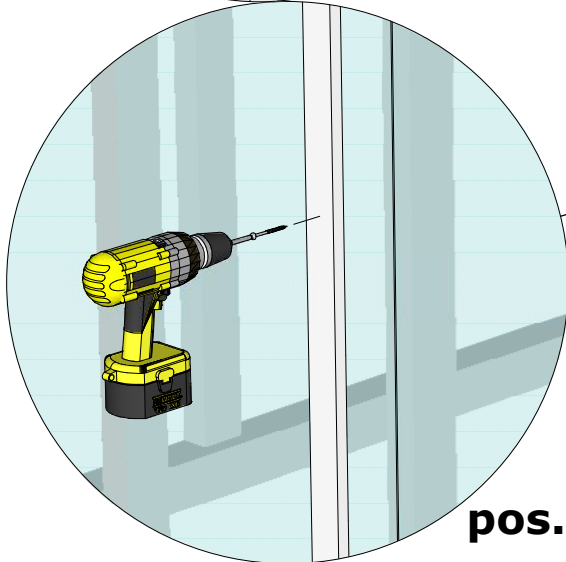

please tape the ends of the polycarbonate elements before installation!

• **pos.11**

3+3	4 x 35 special
-----	----------------

Assembly instruction Greenhouse Aigle

pos.11

3+3	4 x 35 special
-----	----------------