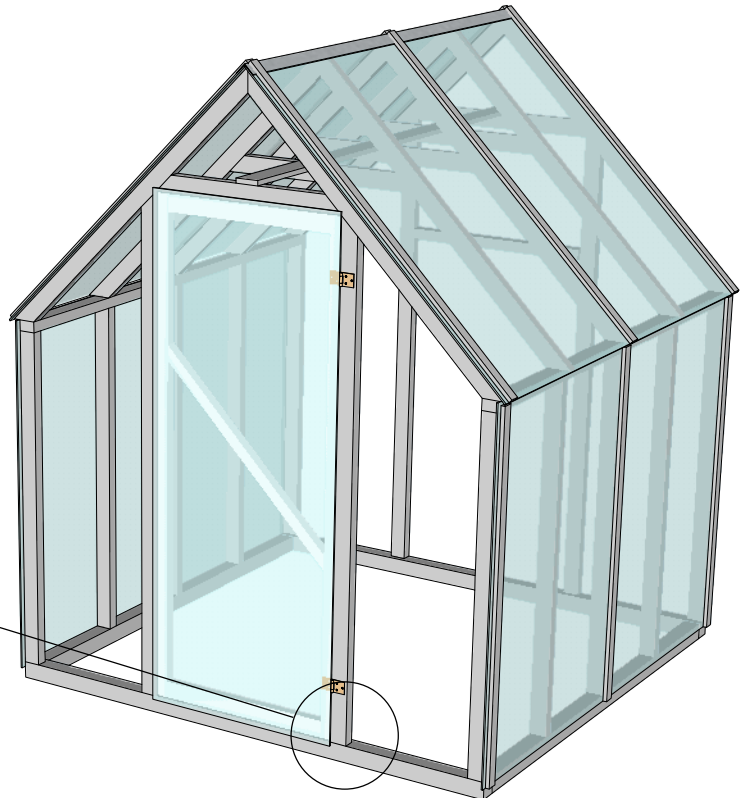

Assembly instruction

Greenhouse Aigle

4 x 35

polycarbonate must be mounted on the hinges

pos. 9

pos. 13

16	4 x 35 special

6	3,5 x 40