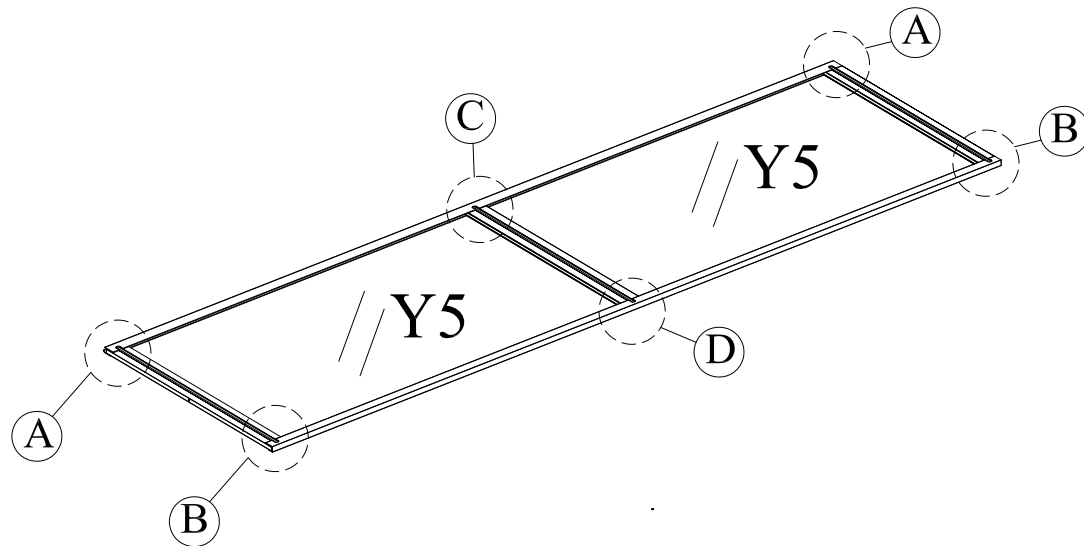

Window Assembly

PART	#	mm	Qty.
	L04A	1300	1
	L06C	1300	1
	L07A	372	2
	L08C	372	1
	S01	M6*10	6
	M01	M6	6
	Y5	370*622	1