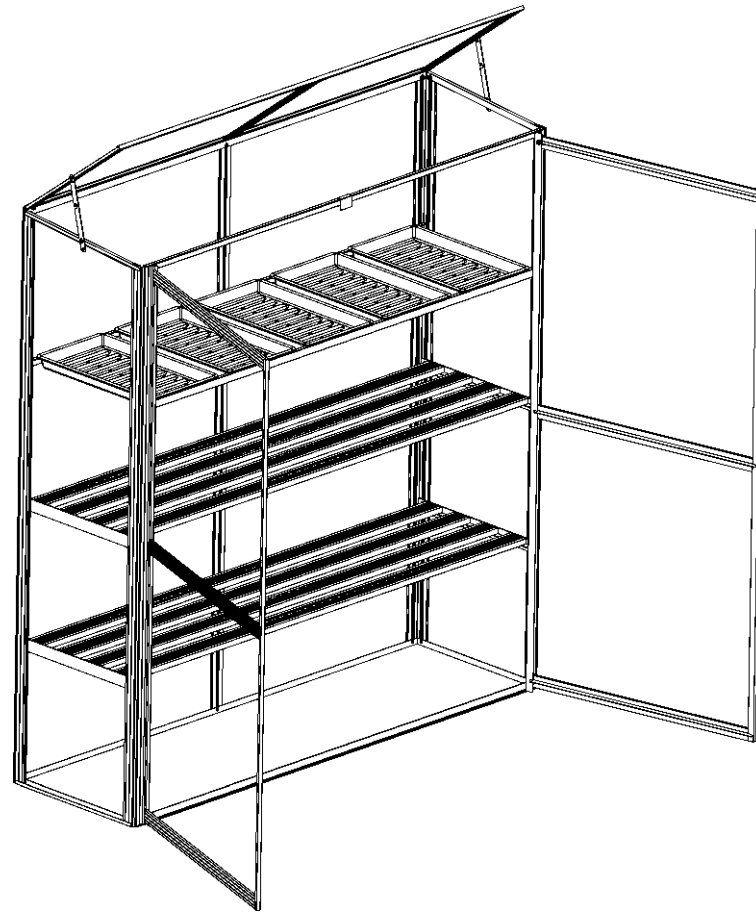

**DANCOVER<sup>®</sup>**

Manual  
for  
Greenhouse Nursery  
0,39x1,3x1,4m

# Greenhouse Assembly Instructions

Product Size(LxWxH): 130x39x140cm

# PARTS LIST

PART	#	mm	Qty.
	Y1	1388*615	2
	Y2	642*610	4
	Y3	1356*331	1
	Y4	1356*331	1
	Y5	370*622	2
	P01		5

PART	#	mm	Qty.
	S01	M6*10	53
	S02	M5*10	16
	M01	M6	53
	M02	M5	16
	Z01	Ø4*16	2
	Z02	Ø4*12	4
	W01		1
	W02		2
	W03		4