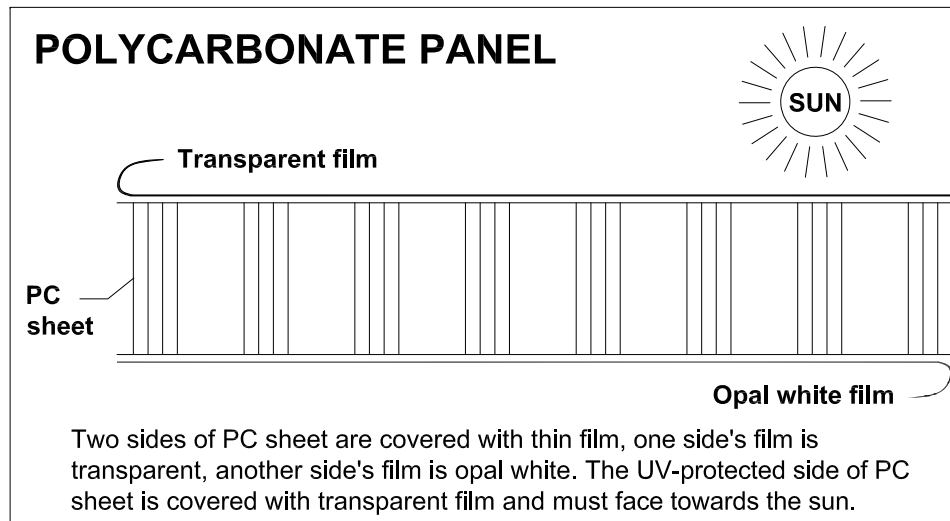

PARTS LIST

PART	#	mm	Qty.
	Y1	1388*615	2
	Y2	642*610	4
	Y3	1356*331	1
	Y4	1356*331	1
	Y5	370*622	2
	P01		5

PART	#	mm	Qty.
	S01	M6*10	53
	S02	M5*10	16
	M01	M6	53
	M02	M5	16
	Z01	Ø4*16	2
	Z02	Ø4*12	4
	W01		1
	W02		2
	W03		4

PART	#	mm	Qty.
	L07A	372	2
	L07B	610	4
	L08A	1390	1
	L08B	610	2
	L08C	372	1
	L09	370	4
	L10	1284	8

PART	#	mm	Qty.
	L01A	1390	1
	L01B	1390	1
	L02	1360	2
	L03A	1285	3
	L03B	1285	1
	L04A	1300	1
	L04B	1359	1
	L04C	1359	1
	L05	1285	1
	L06A	370	2
	L06B	371	2
	L06C	1300	1
	L06D	1339	2
	L06E	1285	1