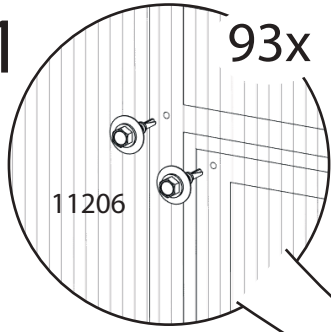

DANCOVER[®]

Manual
for
Greenhouse Strong NOVA
6m Series

Greenhouse Strong NOVA

Basic Kit 6x4m (+ 2m Extension Kit)

BASIC KIT 6x4m

1

2x

2

3

2x

4

5

11206

x93

1

93x