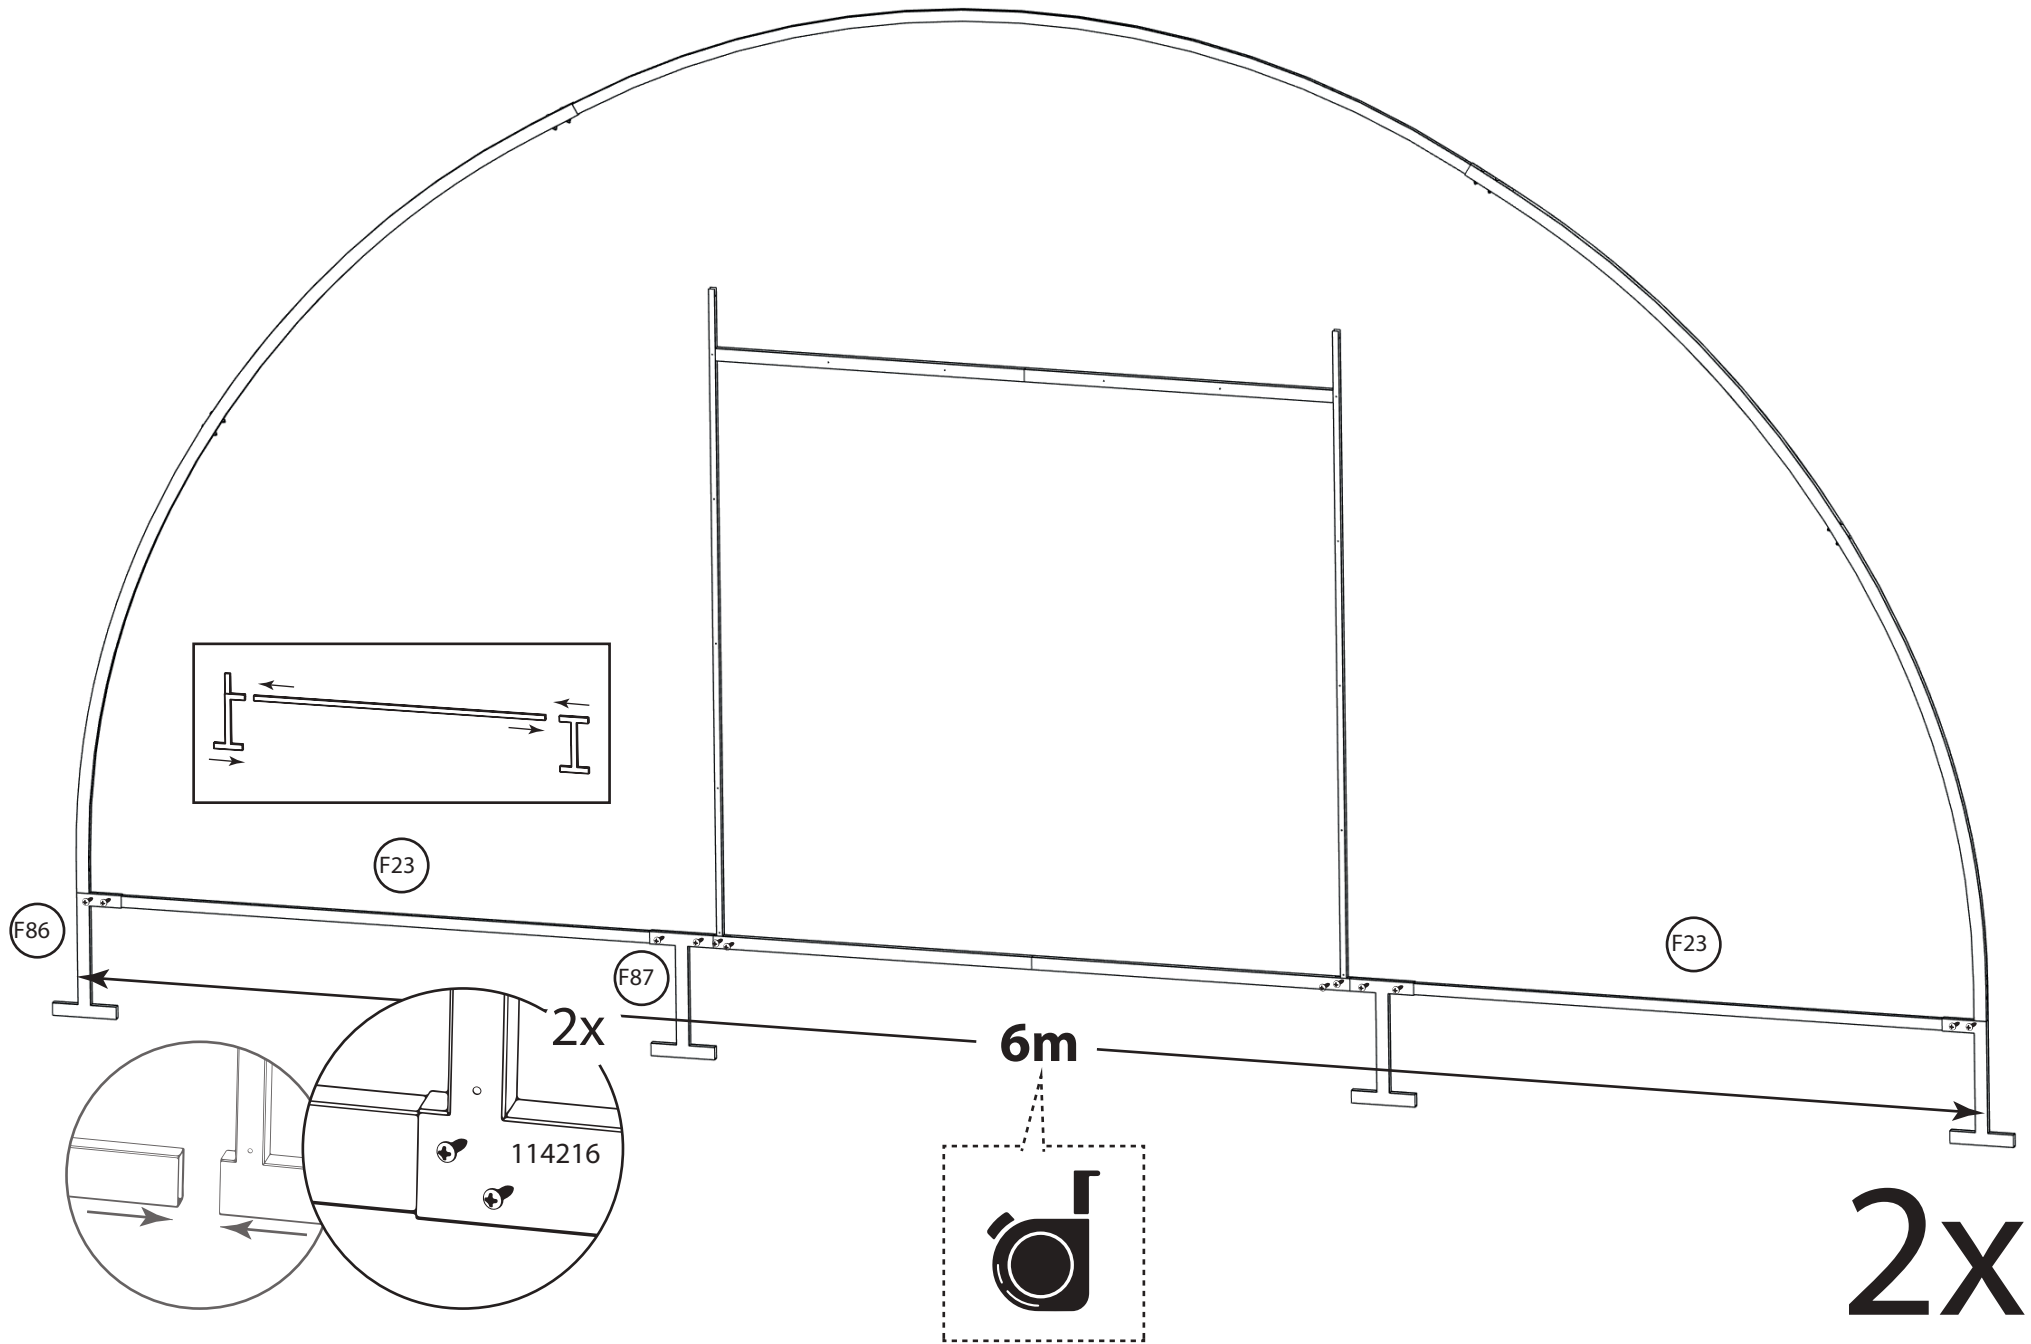

DANCOVER[®]

Manual
for
Greenhouse Strong NOVA
6m Series

Greenhouse Strong NOVA

Basic Kit 6x4m (+ 2m Extension Kit)

BASIC KIT 6x4m

1

2x

2