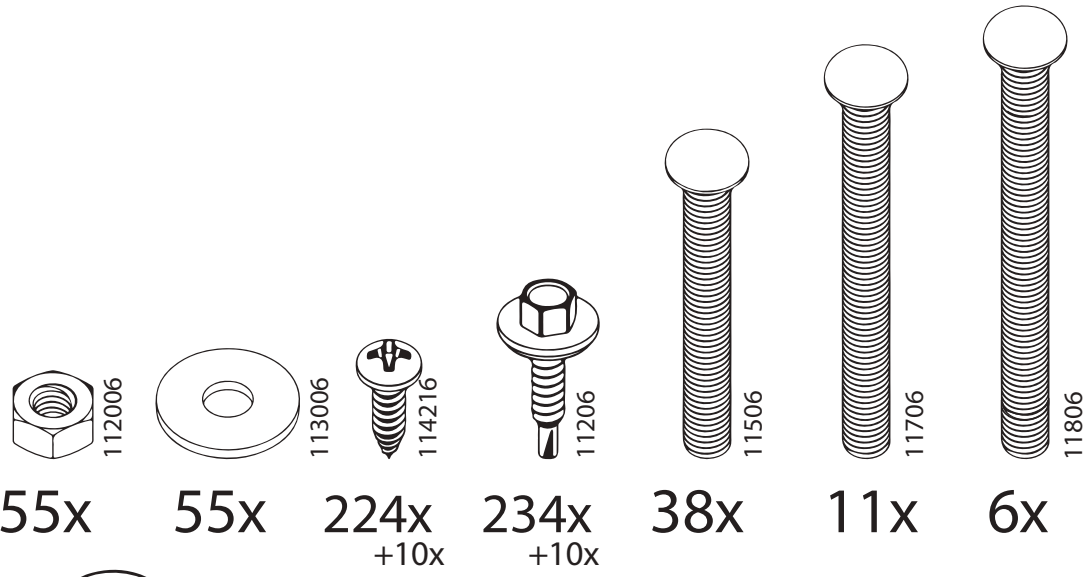

DANCOVER[®]

Manual
for
Greenhouse Strong NOVA
6m Series

Greenhouse Strong NOVA

Basic Kit 6x4m (+ 2m Extension Kit)

BASIC KIT 6x4m

1

2x

2

3

2x

4

5

11206

x93

1

93x