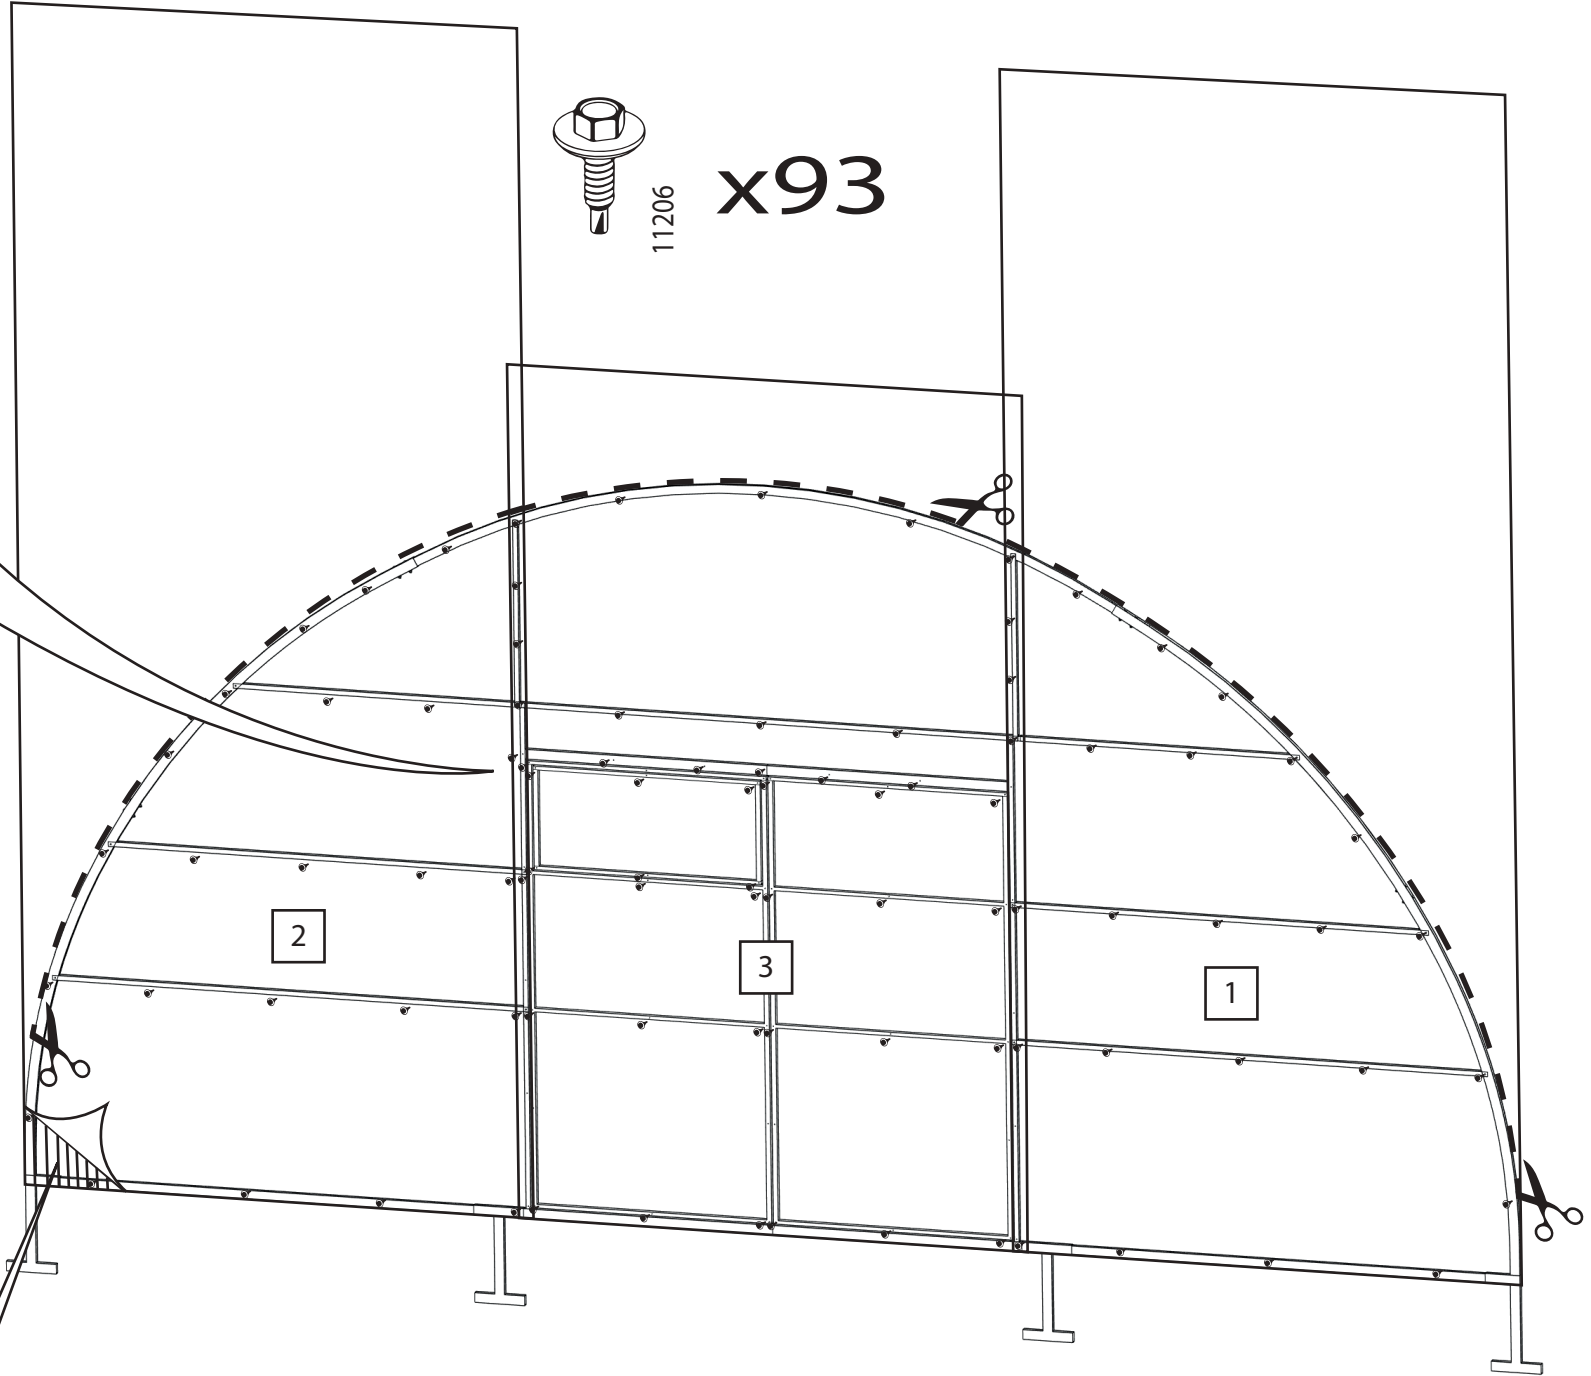

5

11206

x93

1

93x

11206

!

2x