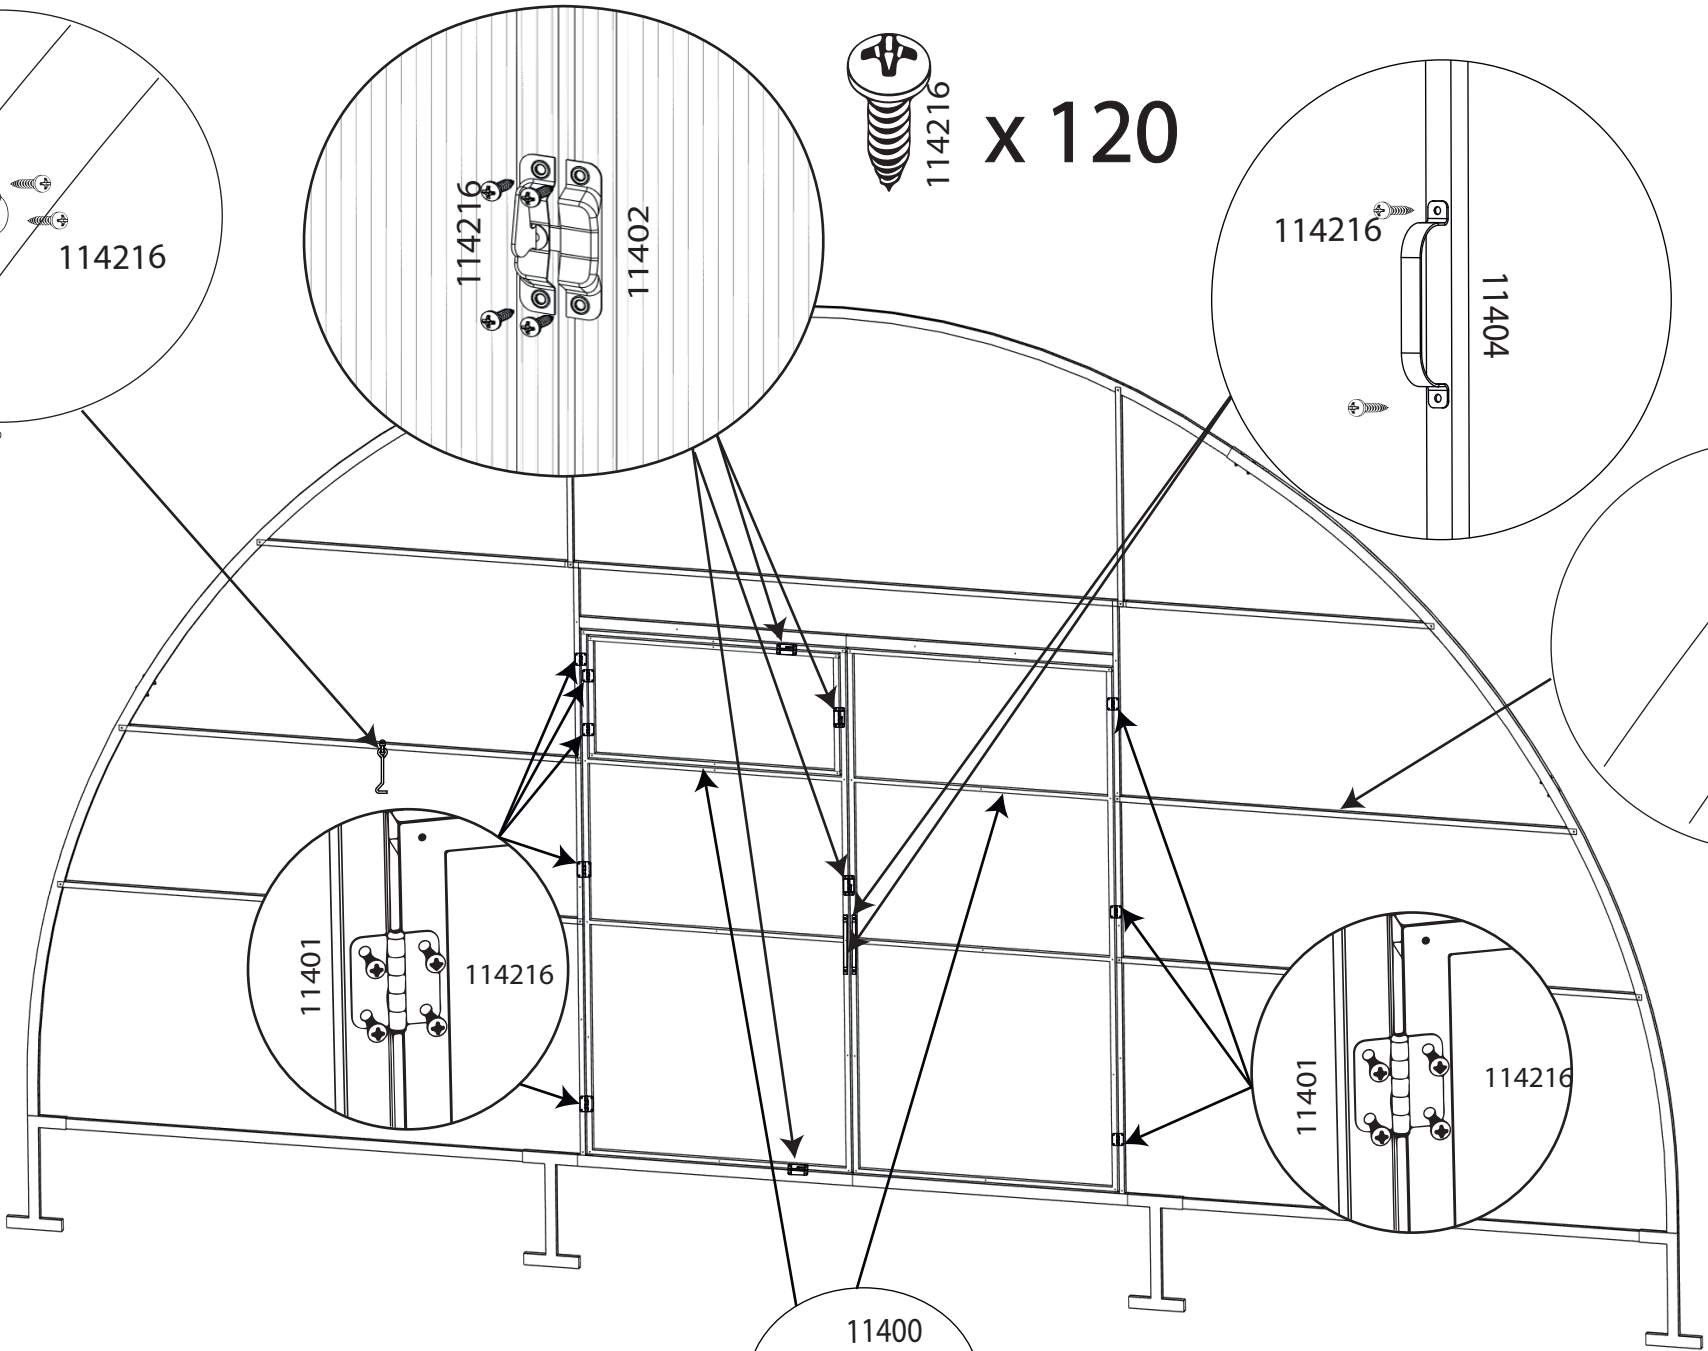

DANCOVER[®]

Manual
for
Greenhouse Strong NOVA
6m Series

Greenhouse Strong NOVA

Basic Kit 6x4m (+ 2m Extension Kit)

BASIC KIT 6x4m

1

2x

2

11206

!

2x

6

7

11206

! 3

8