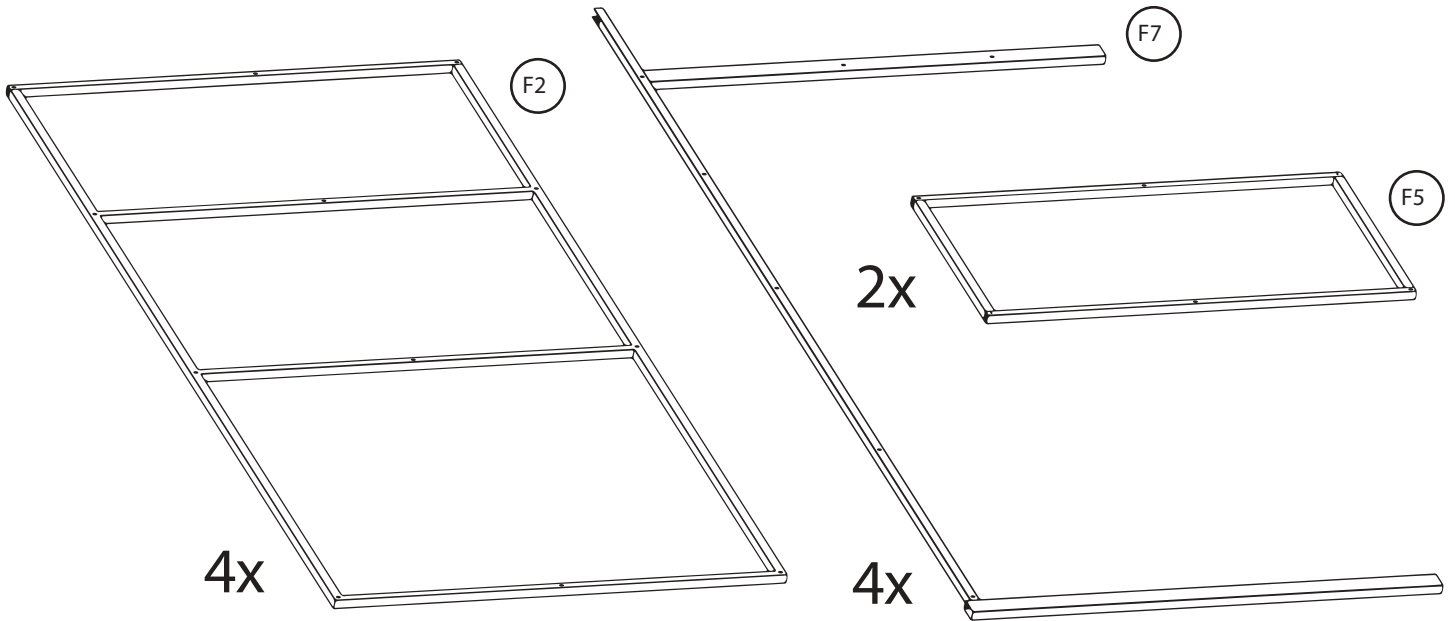

DANCOVER[®]

Manual
for
Greenhouse Strong NOVA
6m Series

Greenhouse Strong NOVA

Basic Kit 6x4m (+ 2m Extension Kit)

BASIC KIT 6x4m

1

2x

2