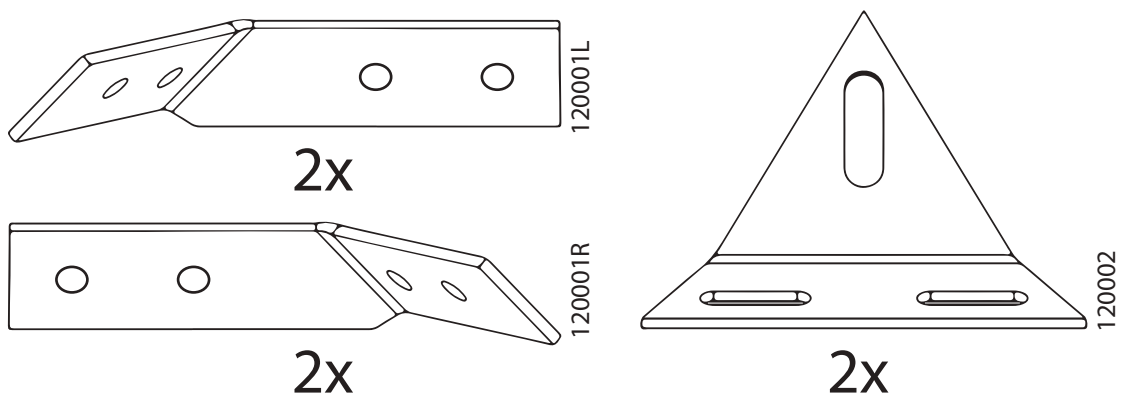

DANCOVER[®]

Manual
for
Greenhouse Strong NOVA
6m Series

Greenhouse Strong NOVA

Basic Kit 6x4m (+ 2m Extension Kit)

BASIC KIT 6x4m

1

2x

2