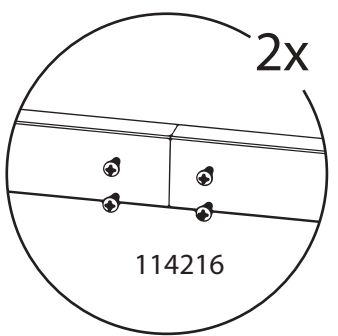

DANCOVER[®]

Manual
for
Greenhouse Strong NOVA
6m Series

Greenhouse Strong NOVA

Basic Kit 6x4m (+ 2m Extension Kit)

BASIC KIT 6x4m

1

2x

2

3

2x

4

5

11206

x93

1

93x