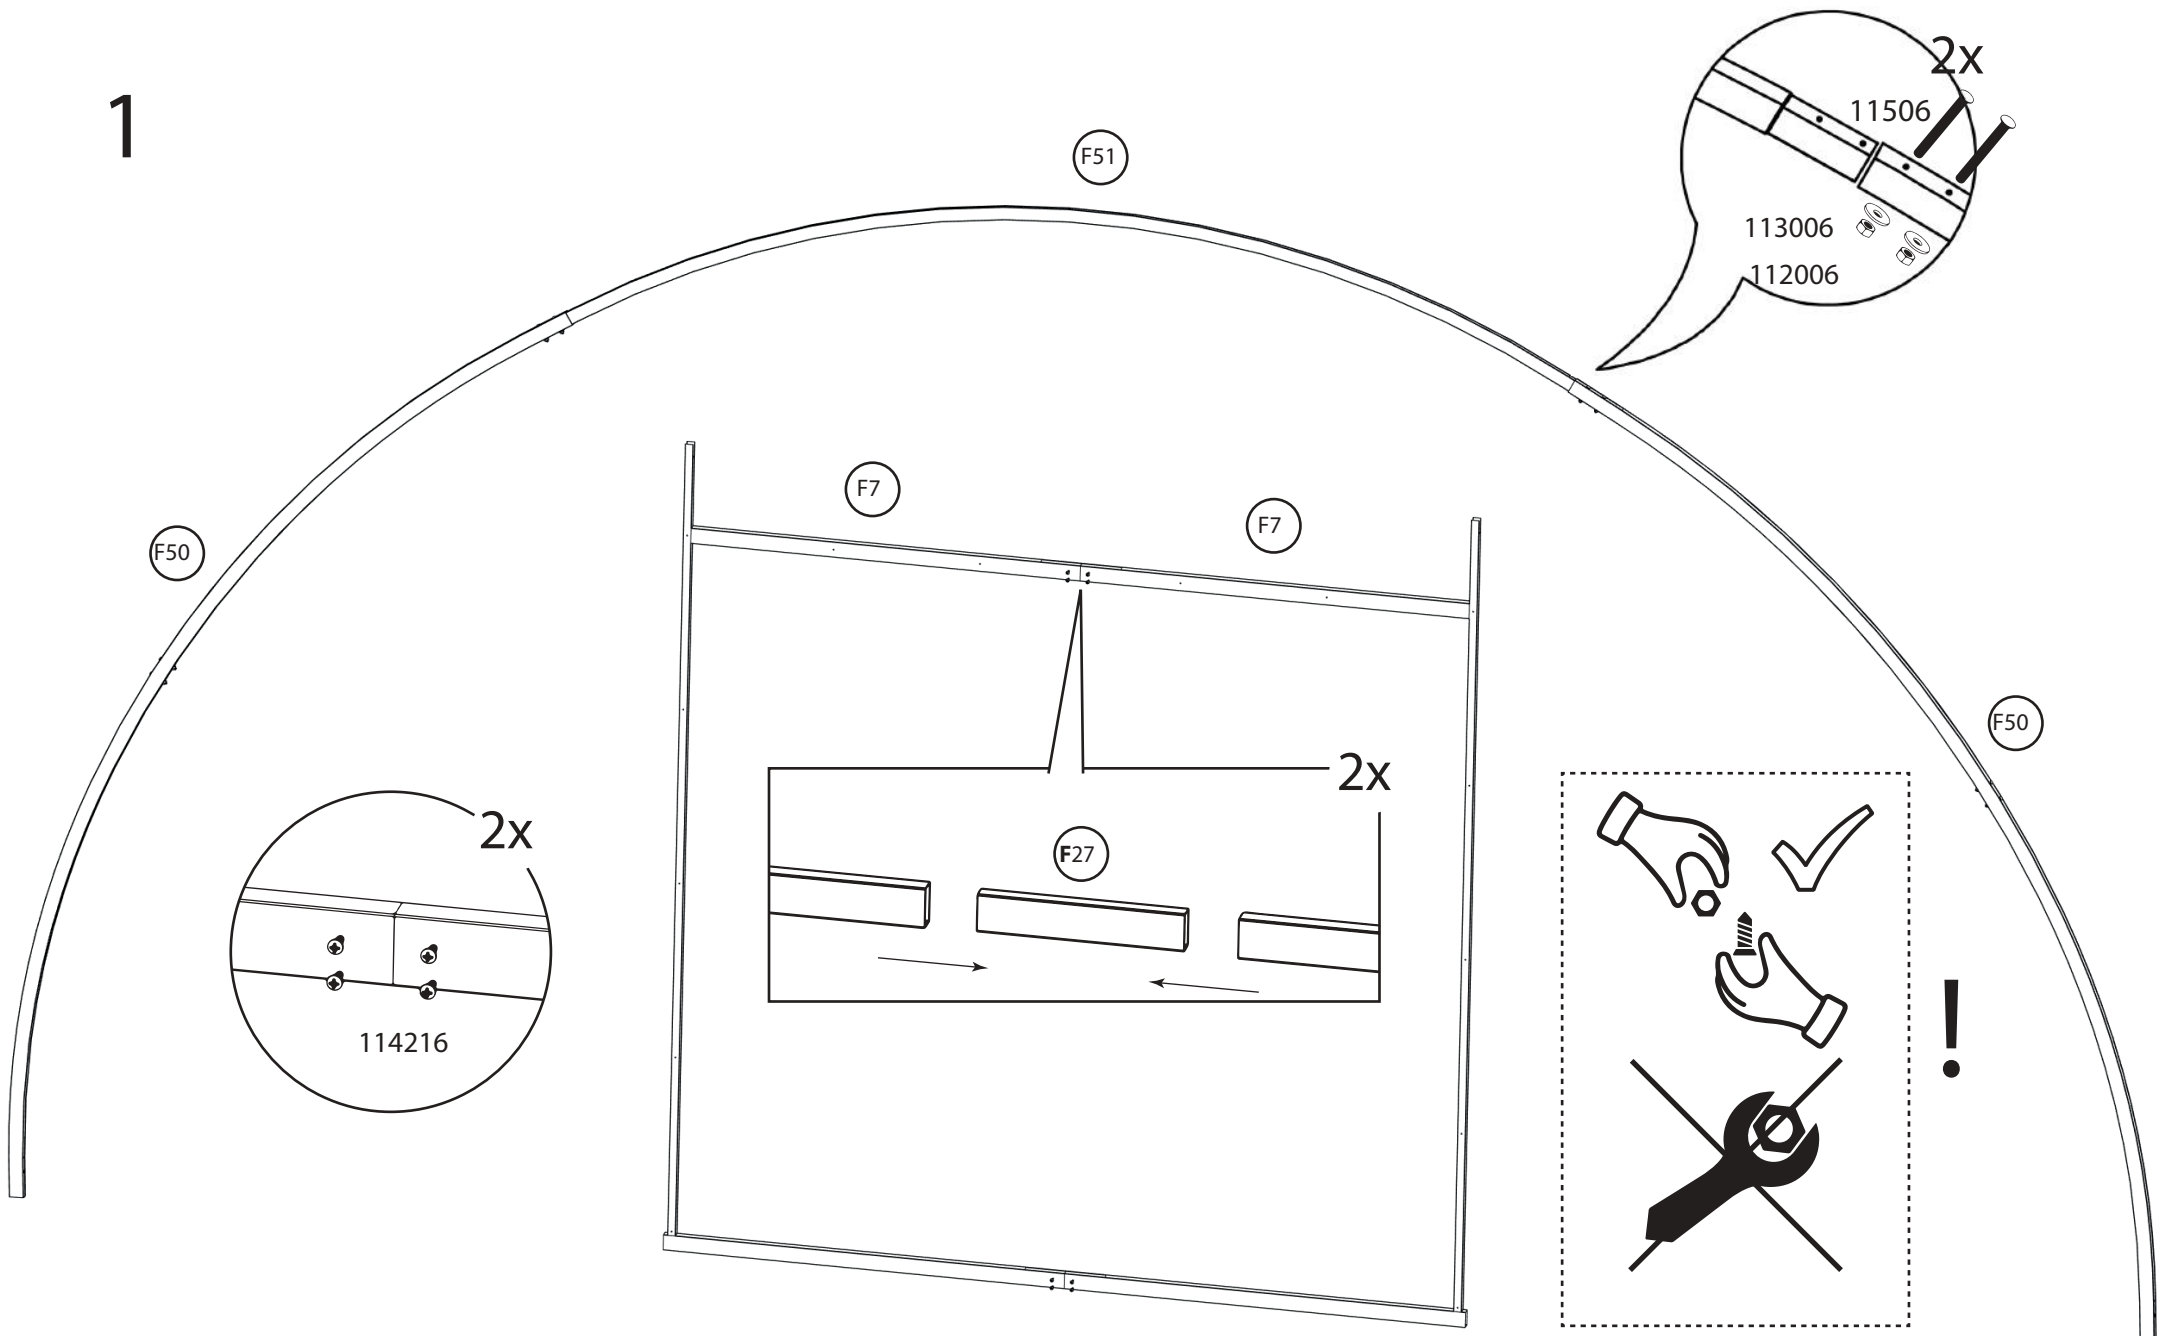

DANCOVER[®]

Manual
for
Greenhouse Strong NOVA
6m Series

Greenhouse Strong NOVA

Basic Kit 6x4m (+ 2m Extension Kit)

BASIC KIT 6x4m

1

2x

2