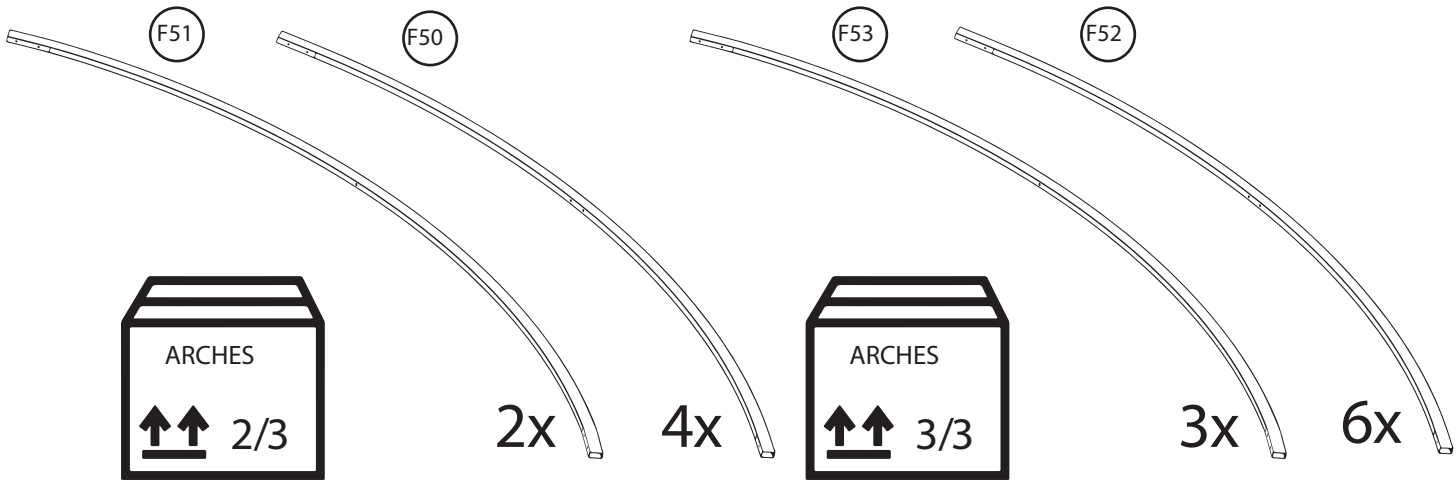

DANCOVER[®]

Manual
for
Greenhouse Strong NOVA
6m Series

Greenhouse Strong NOVA

Basic Kit 6x4m (+ 2m Extension Kit)

BASIC KIT 6x4m

1

2x

2