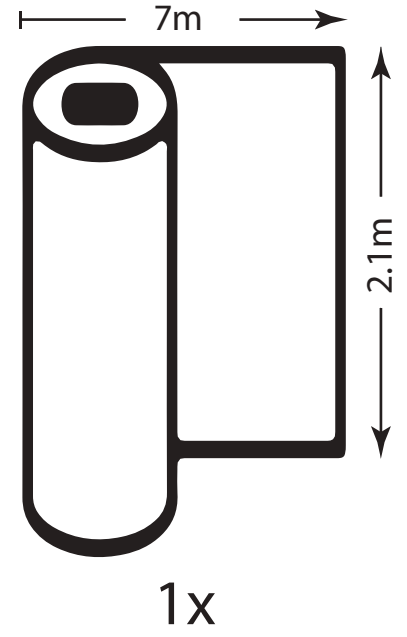

DANCOVER[®]

Manual
for
Greenhouse Strong NOVA
6m Series

Greenhouse Strong NOVA

Basic Kit 6x4m (+ 2m Extension Kit)

BASIC KIT 6x4m

1

2x

2

3

2x

4

5

11206

x93

1

93x

7X 2.1x9.8m
+
1X 2.1x7m

NECESSARY TOOLS

Contact information

Austria

Belgium

Croatia

Denmark

Estonia