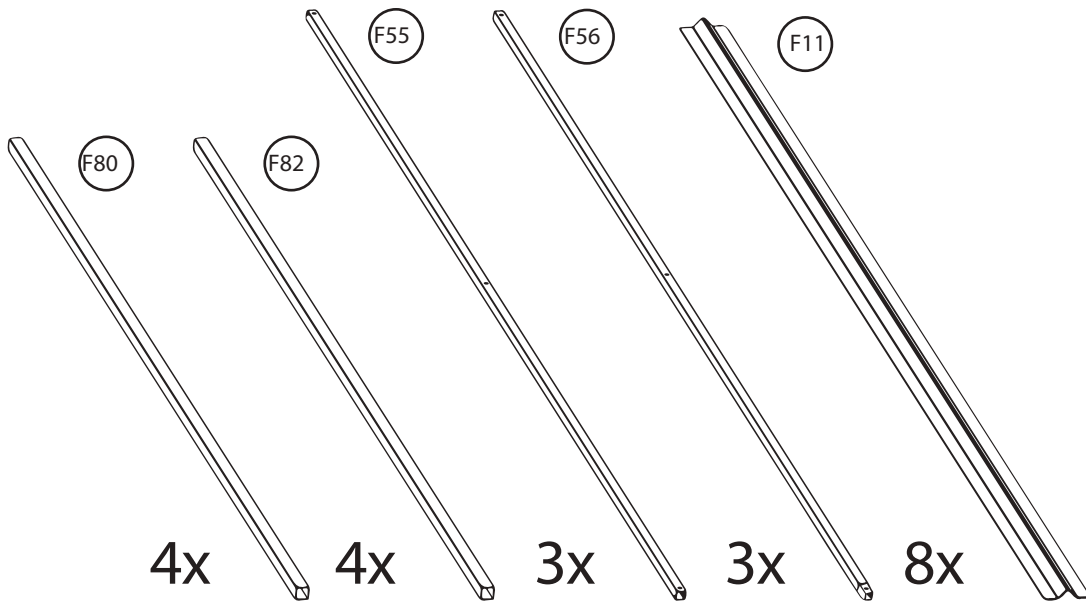

DANCOVER[®]

Manual
for
Greenhouse Strong NOVA
6m Series

Greenhouse Strong NOVA

Basic Kit 6x4m (+ 2m Extension Kit)

BASIC KIT 6x4m

1

2x

2