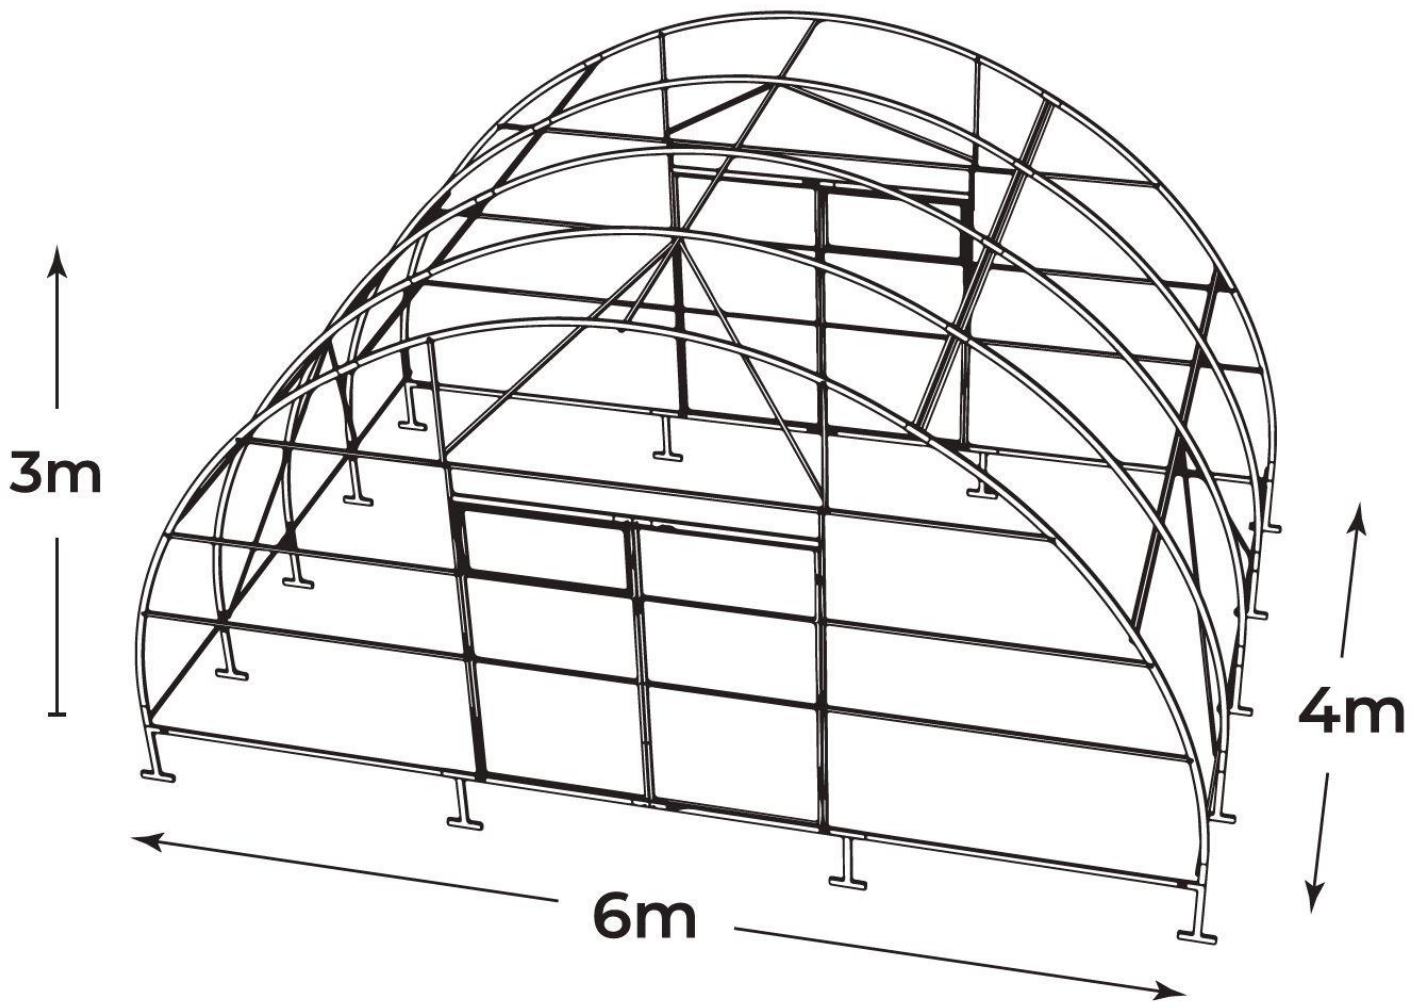

DANCOVER[®]

Manual
for
Greenhouse Strong NOVA
6m Series

Greenhouse Strong NOVA

Basic Kit 6x4m (+ 2m Extension Kit)

BASIC KIT 6x4m

1

2x

2

3

2x

4

5

11206

x93

1

93x