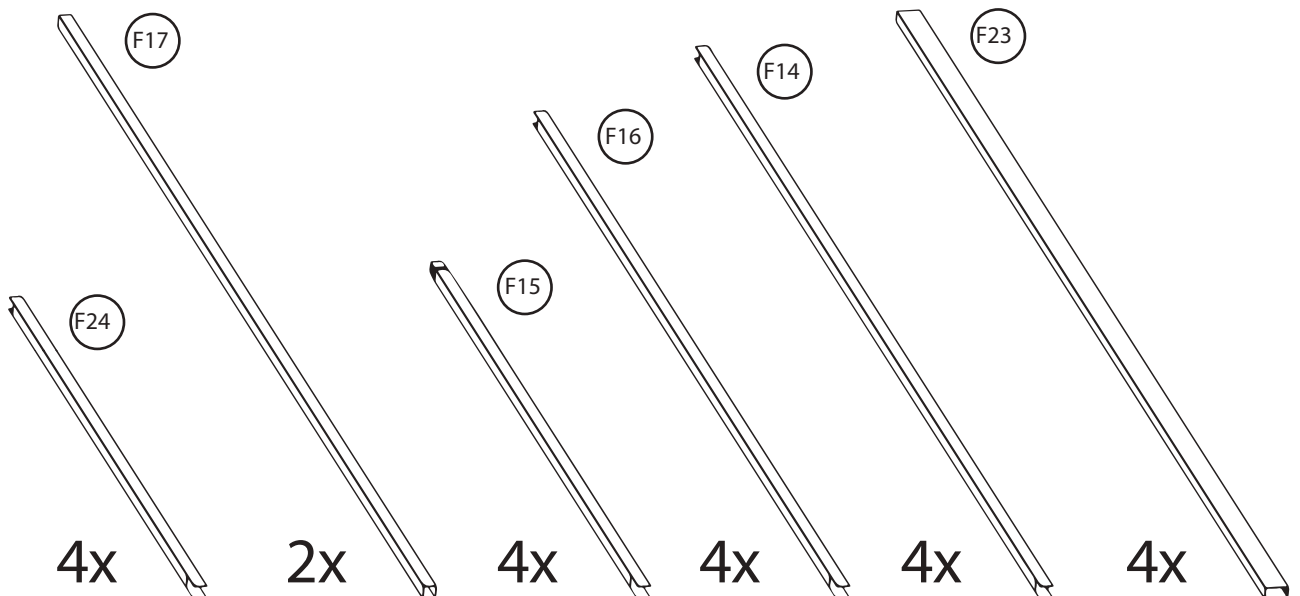

DANCOVER[®]

Manual
for
Greenhouse Strong NOVA
6m Series

Greenhouse Strong NOVA

Basic Kit 6x4m (+ 2m Extension Kit)

BASIC KIT 6x4m

1

2x

2