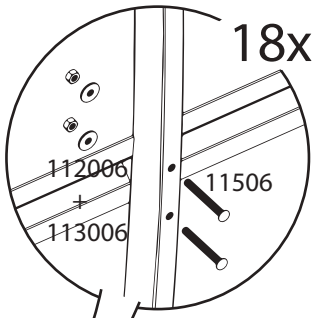

9

2

1

18x

112006
+
113006

11506