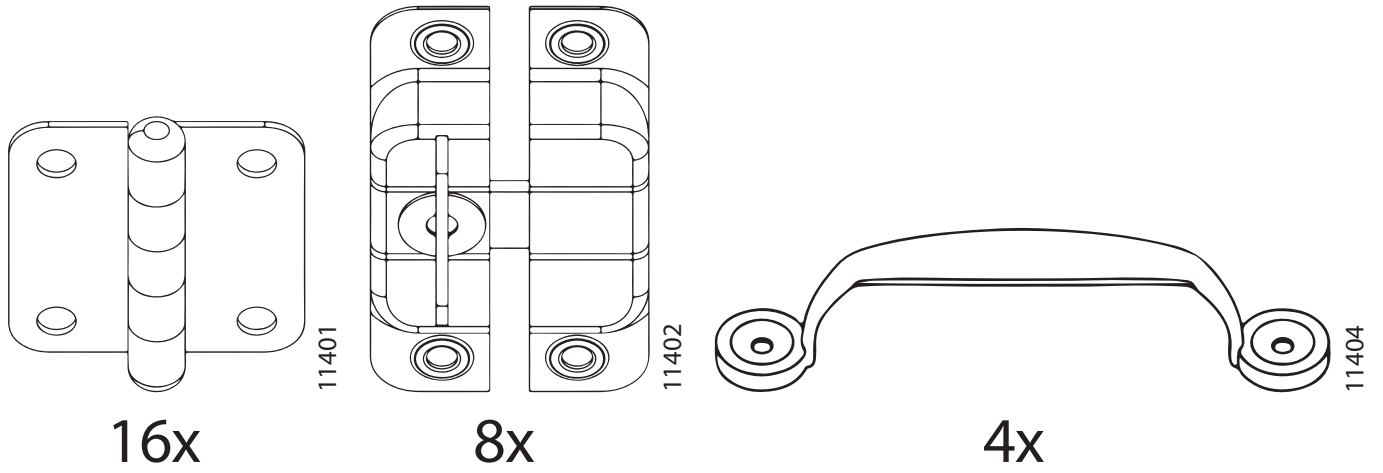

DANCOVER[®]

Manual
for
Greenhouse Strong NOVA
6m Series

Greenhouse Strong NOVA

Basic Kit 6x4m (+ 2m Extension Kit)

BASIC KIT 6x4m

1

2x

2