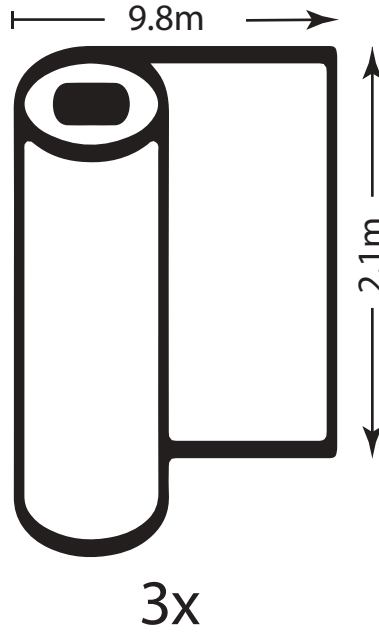

DANCOVER[®]

Manual
for
Greenhouse Strong NOVA
6m Series

Greenhouse Strong NOVA

Basic Kit 6x4m (+ 2m Extension Kit)

BASIC KIT 6x4m

1

2x

2

3

2x

4

5

11206

x93

1

93x

7X 2.1x9.8m
+
1X 2.1x7m

NECESSARY TOOLS

Contact information

Austria

Belgium

Croatia

Denmark

Estonia