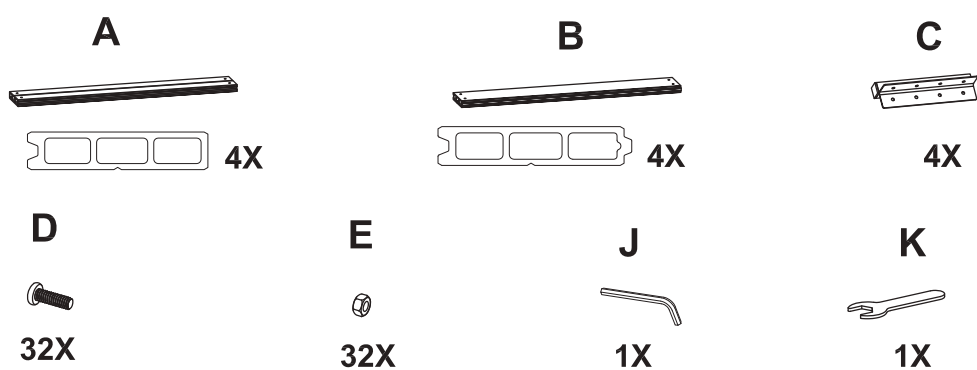

DANCOVER[®]

.com

Manual
for
Raised Flowerbed
w/Greenhouse,
1.1 x 1.1 m

NO		QTY	NO		QTY
①		6	C1		4
②		4	C2		2
③		2	C5		2
④		2	D		4
⑤		2			
⑥		2			
⑦		2			