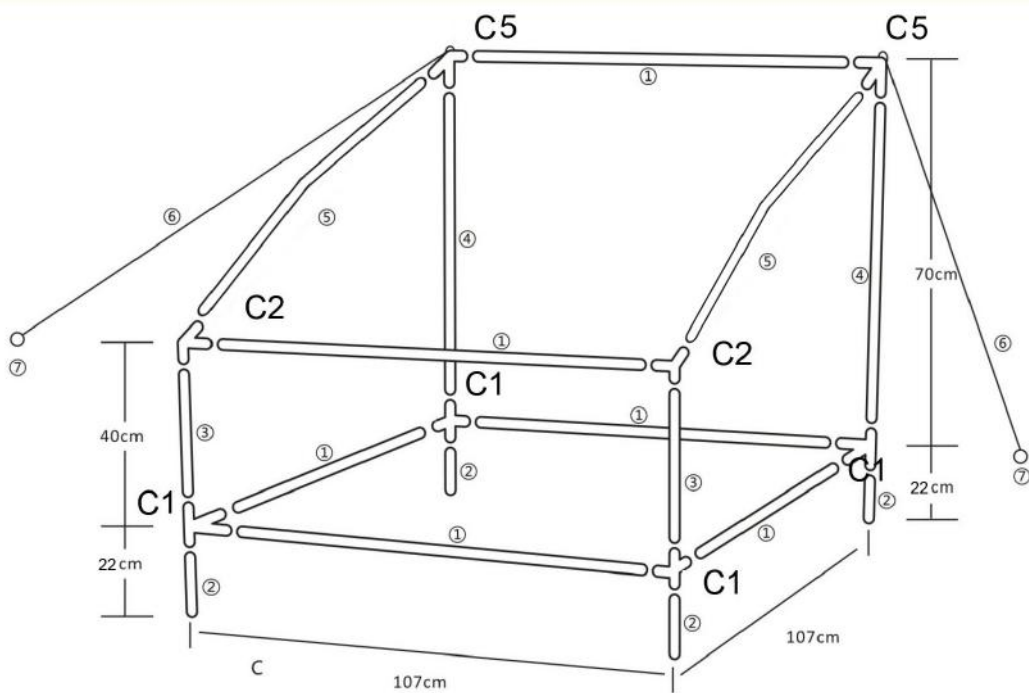

DANCOVER[®]

.com

Manual
for
Raised Flowerbed
w/Greenhouse,
1.1 x 1.1 m

NO		QTY	NO		QTY
①		6	C1		4
②		4	C2		2
③		2	C5		2
④		2	D		4
⑤		2			
⑥		2			
⑦		2			