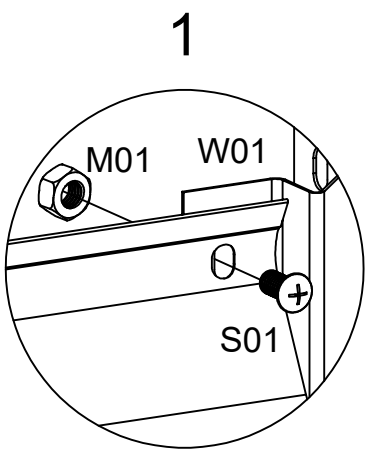

**DANCOVER<sup>®</sup>**

**.com**

Manual  
for  
Raised Garden Bed  
0,9x1,2x0,45m

# Assembly Instructions

PRODUCT SIZE(LxWxH):120x90x45cm

PLEASE READ CAREFULLY BEFORE ASSEMBLY

PART	NO	QTY
	W01	4
 760mm	Y1	2
 1060mm	Y2	2
	S01 M6X10	48
	M01 M6	48

Install all the plates as shown and secure with the nuts and bolts provided