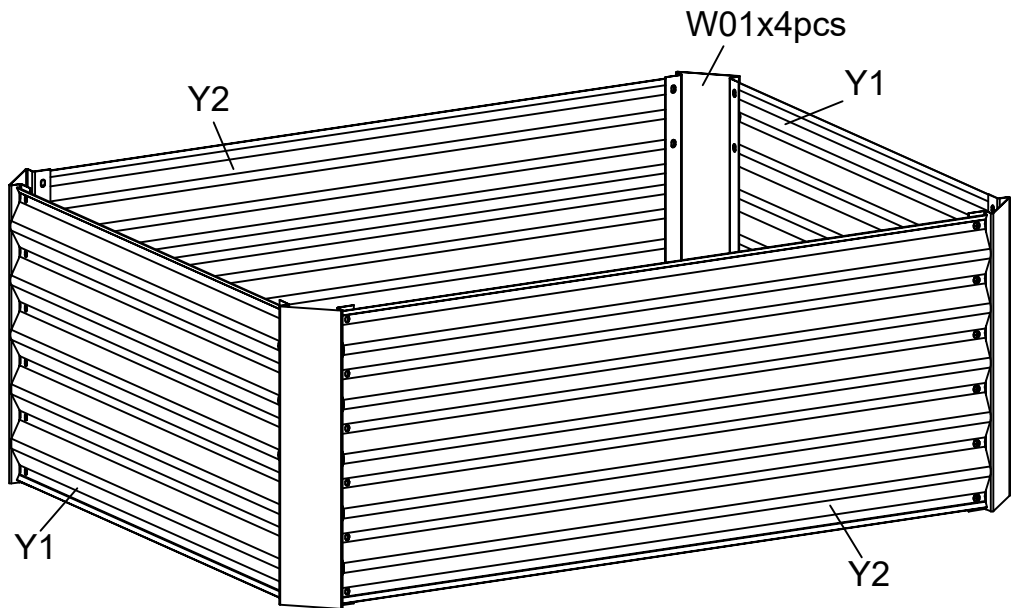

**DANCOVER<sup>®</sup>**

**.com**

Manual  
for  
Raised Garden Bed  
0,9x1,2x0,45m

# Assembly Instructions

PRODUCT SIZE(LxWxH):120x90x45cm

PLEASE READ CAREFULLY BEFORE ASSEMBLY

PART	NO	QTY
	W01	4
 760mm	Y1	2
 1060mm	Y2	2
	S01 M6X10	48
	M01 M6	48

Install all the plates as shown and secure with the nuts and bolts provided