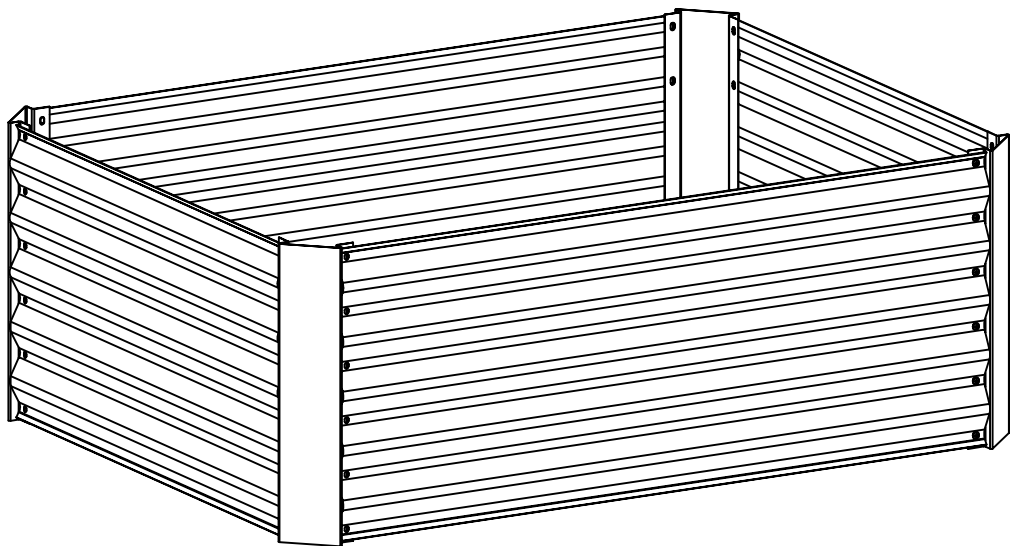

**DANCOVER<sup>®</sup>**

**.com**

Manual  
for  
Raised Garden Bed  
0,9x1,2x0,45m

# Assembly Instructions

PRODUCT SIZE(LxWxH):120x90x45cm

PLEASE READ CAREFULLY BEFORE ASSEMBLY

PART	NO	QTY
	W01	4
 760mm	Y1	2
 1060mm	Y2	2
	S01 M6X10	48
	M01 M6	48

Install all the plates as shown and secure with the nuts and bolts provided