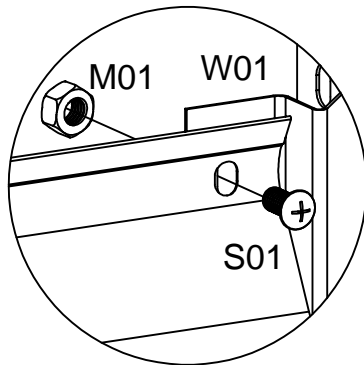

PART	NO	QTY
	W01	4
 460mm	Y1	2
 760mm	Y2	2
	S01 M6X10	32
	M01 M6	32

Install all the plates as shown and secure with the nuts and bolts provided

1

1