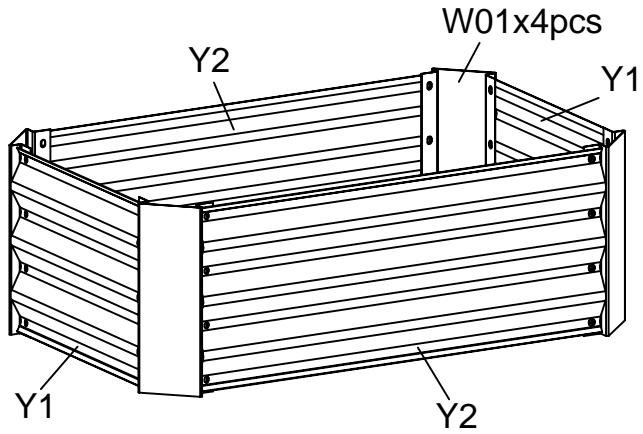

PART	NO	QTY
	W01	4
 460mm	Y1	2
 760mm	Y2	2
	S01 M6X10	32
	M01 M6	32

Install all the plates as shown and secure with the nuts and bolts provided