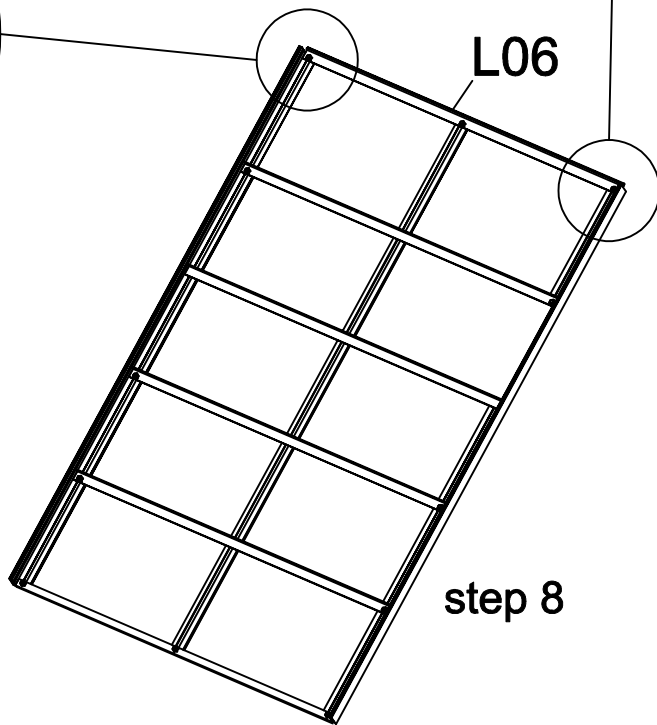

DANCOVER[®]

.com

Manual
for
Greenhouse Nursery
0,76x0,385x1,5m

Assembly instruction

PRODUCT SIZE(LxWxH):76x38.5x150cm

PLEASE READ CAREFULLY BEFORE USE

Assembly

Part	NO.	QTY.
	L01B	2
	L01A	2
	L05A	2
	L09A	8
	L03A	2
	L03B	2
	L03C	1
	L03D	2
	L03E	1
	L06	1
	L04B	1
	L04A	2
	L08A	2
	L08B	4
	L07	1

PARTS

Part	NO.	QTY.
	S01 M6X10	46
	M01 M6	46
	Z01 Ø4X16X	2
	Z02 Ø4X12D	4
	Stay	2
	Clasp	1
	Tray	12

Polycarbonate

Part	NO.	QTY.
	Y1	1
	Y2	2
	Y3	2
	Y4	2

Door Assembly

L08B

L04A

Step 1-1

L03D

Step 1-2

L08B

Y2

Step 1-3

Step 1-4

Lid Assembly

Rear Frame Assembly