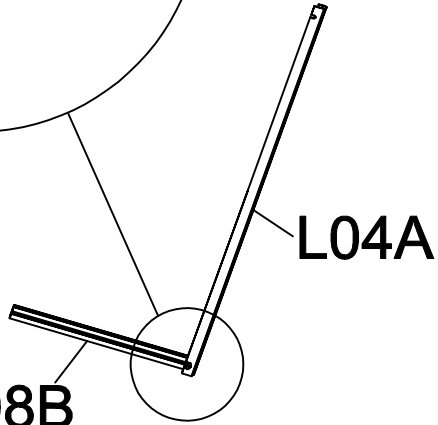

DANCOVER[®]

.com

Manual
for
Greenhouse Nursery
0,76x0,385x1,5m

Assembly instruction

PRODUCT SIZE(LxWxH):76x38.5x150cm

PLEASE READ CAREFULLY BEFORE USE

Assembly

Part	NO.	QTY.
	L01B	2
	L01A	2
	L05A	2
	L09A	8
	L03A	2
	L03B	2
	L03C	1
	L03D	2
	L03E	1
	L06	1
	L04B	1
	L04A	2
	L08A	2
	L08B	4
	L07	1

PARTS

Part	NO.	QTY.
	S01 M6X10	46
	M01 M6	46
	Z01 Ø4X16X	2
	Z02 Ø4X12D	4
	Stay	2
	Clasp	1
	Tray	12

Polycarbonate

Part	NO.	QTY.
	Y1	1
	Y2	2
	Y3	2
	Y4	2

Door Assembly

L08B

L04A

Step 1-1