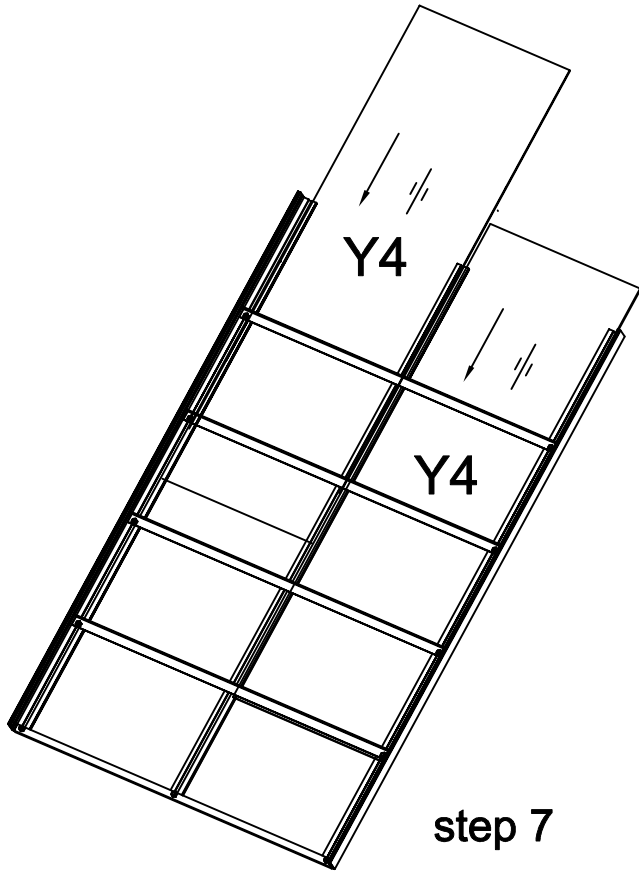

DANCOVER[®]

.com

Manual
for
Greenhouse Nursery
0,76x0,385x1,5m

Assembly instruction

PRODUCT SIZE(LxWxH):76x38.5x150cm

PLEASE READ CAREFULLY BEFORE USE

Assembly

Part	NO.	QTY.
	L01B	2
	L01A	2
	L05A	2
	L09A	8
	L03A	2
	L03B	2
	L03C	1
	L03D	2
	L03E	1
	L06	1
	L04B	1
	L04A	2
	L08A	2
	L08B	4
	L07	1

PARTS

Part	NO.	QTY.
	S01 M6X10	46
	M01 M6	46
	Z01 Ø4X16X	2
	Z02 Ø4X12D	4
	Stay	2
	Clasp	1
	Tray	12

Polycarbonate

Part	NO.	QTY.
	Y1	1
	Y2	2
	Y3	2
	Y4	2

Door Assembly

L08B

L04A

Step 1-1

L03D

Step 1-2

L08B

Y2

Step 1-3

Step 1-4

Lid Assembly

Rear Frame Assembly