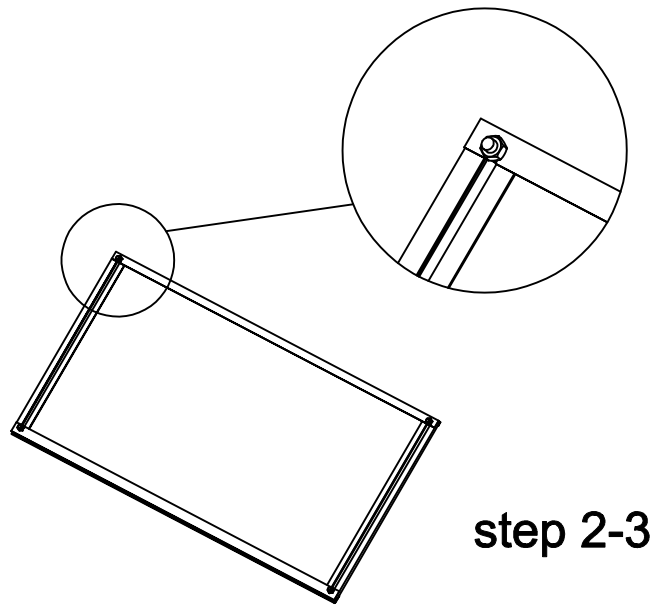

DANCOVER[®]

.com

Manual
for
Greenhouse Nursery
0,76x0,385x1,5m

Assembly instruction

PRODUCT SIZE(LxWxH):76x38.5x150cm

PLEASE READ CAREFULLY BEFORE USE

Assembly

Part	NO.	QTY.
	L01B	2
	L01A	2
	L05A	2
	L09A	8
	L03A	2
	L03B	2
	L03C	1
	L03D	2
	L03E	1
	L06	1
	L04B	1
	L04A	2
	L08A	2
	L08B	4
	L07	1

PARTS

Part	NO.	QTY.
	S01 M6X10	46
	M01 M6	46
	Z01 Ø4X16X	2
	Z02 Ø4X12D	4
	Stay	2
	Clasp	1
	Tray	12

Polycarbonate

Part	NO.	QTY.
	Y1	1
	Y2	2
	Y3	2
	Y4	2

Door Assembly

L08B

L04A

Step 1-1

L03D

Step 1-2

L08B

Y2

Step 1-3

Step 1-4

Lid Assembly

Rear Frame Assembly