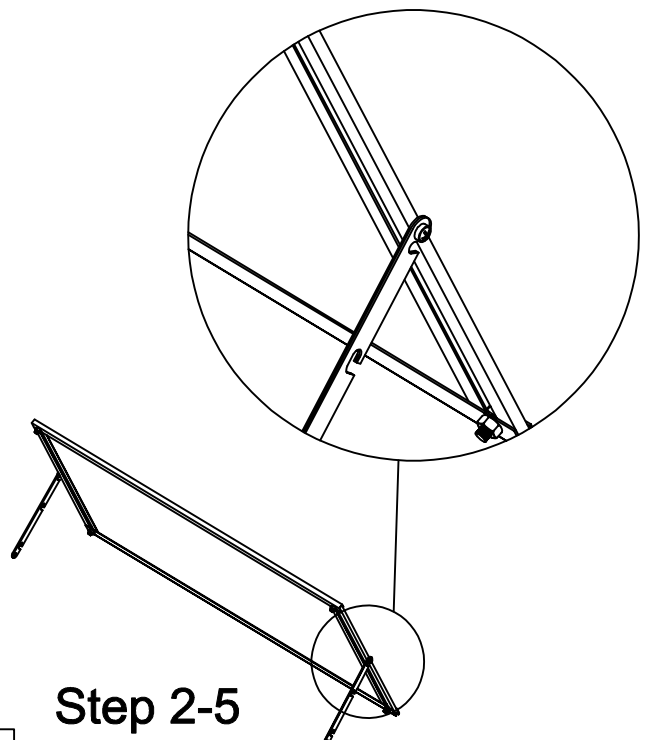

PARTS

Part	NO.	QTY.
	S01 M6X10	46
	M01 M6	46
	Z01 Ø4X16X	2
	Z02 Ø4X12D	4
	Stay	2
	Clasp	1
	Tray	12

Polycarbonate

Part	NO.	QTY.
	Y1	1
	Y2	2
	Y3	2
	Y4	2

Door Assembly

L08B

L04A

Step 1-1

L03D

Step 1-2

L08B

Y2

Step 1-3

Step 1-4

Lid Assembly

Rear Frame Assembly