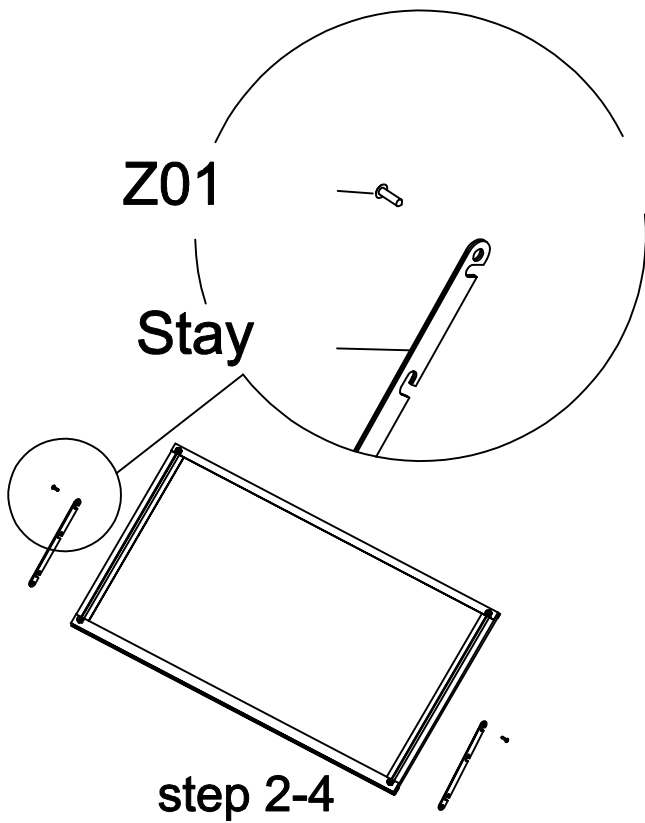

PARTS

Part	NO.	QTY.
	S01 M6X10	46
	M01 M6	46
	Z01 Ø4X16X	2
	Z02 Ø4X12D	4
	Stay	2
	Clasp	1
	Tray	12

Polycarbonate

Part	NO.	QTY.
	Y1	1
	Y2	2
	Y3	2
	Y4	2

Door Assembly

L08B

L04A

Step 1-1

L03D

Step 1-2

L08B

Y2

Step 1-3

Step 1-4

Lid Assembly

Rear Frame Assembly