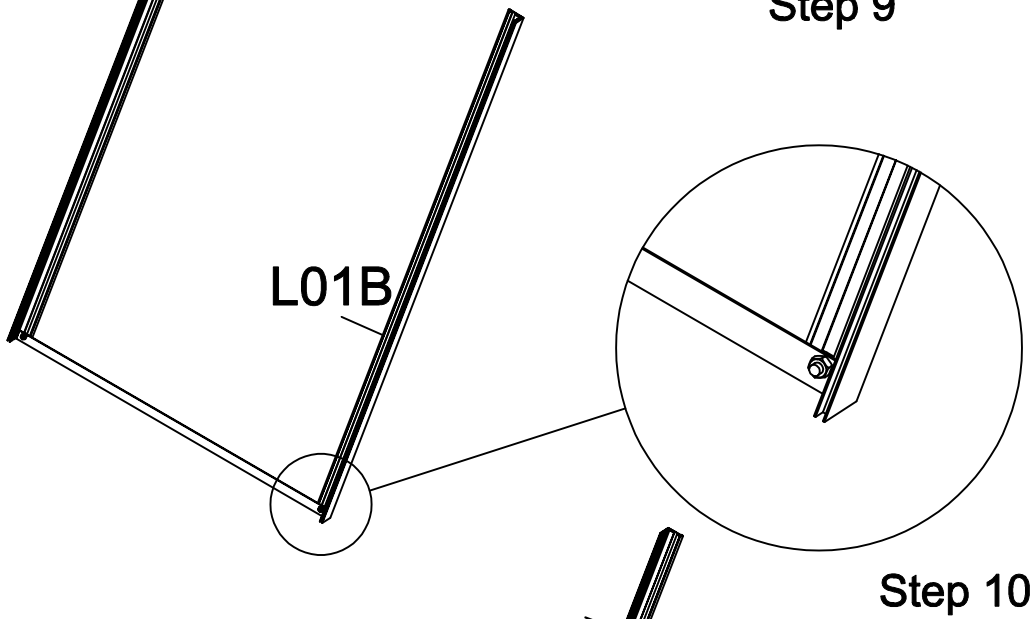

Front Frame Assembly