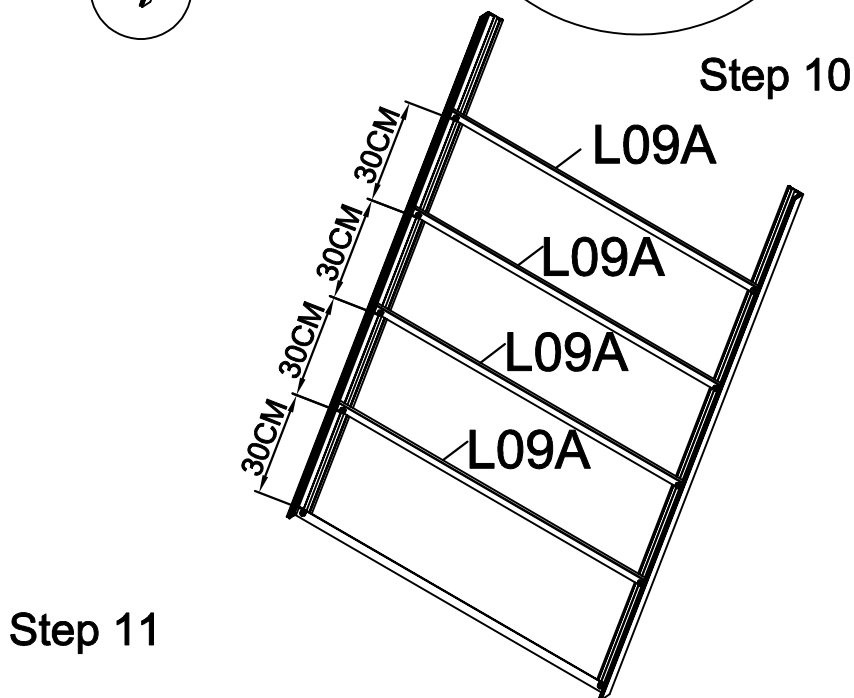

Front Frame Assembly