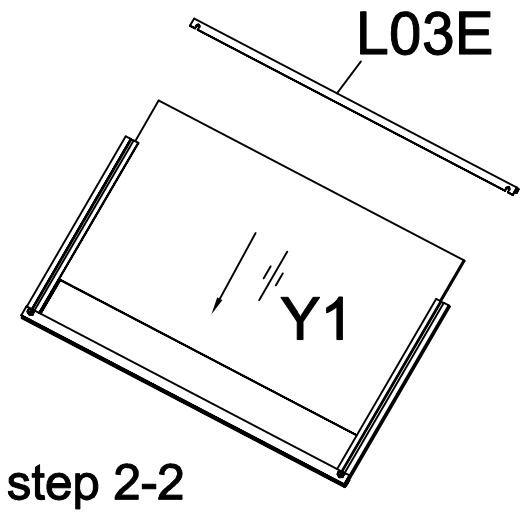

DANCOVER[®]

.com

Manual
for
Greenhouse Nursery
0,76x0,385x1,5m

Assembly instruction

PRODUCT SIZE(LxWxH):76x38.5x150cm

PLEASE READ CAREFULLY BEFORE USE

Assembly

Part	NO.	QTY.
	L01B	2
	L01A	2
	L05A	2
	L09A	8
	L03A	2
	L03B	2
	L03C	1
	L03D	2
	L03E	1
	L06	1
	L04B	1
	L04A	2
	L08A	2
	L08B	4
	L07	1

PARTS

Part	NO.	QTY.
	S01 M6X10	46
	M01 M6	46
	Z01 Ø4X16X	2
	Z02 Ø4X12D	4
	Stay	2
	Clasp	1
	Tray	12

Polycarbonate

Part	NO.	QTY.
	Y1	1
	Y2	2
	Y3	2
	Y4	2

Door Assembly

L08B

L04A

Step 1-1

L03D

Step 1-2

L08B

Y2

Step 1-3

Step 1-4

Lid Assembly

Rear Frame Assembly