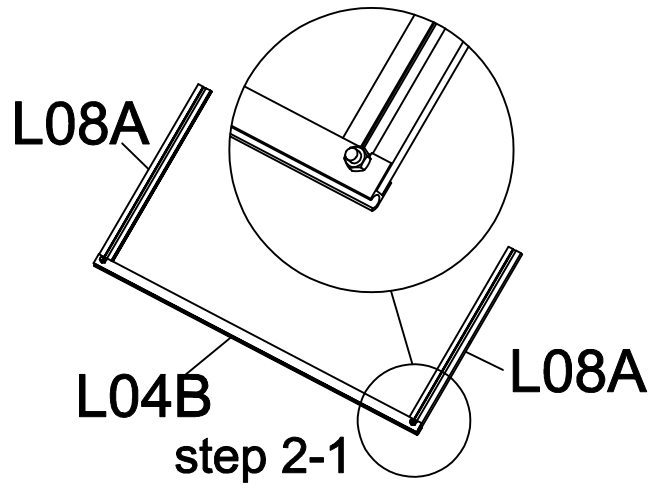

DANCOVER[®]

.com

Manual
for
Greenhouse Nursery
0,76x0,385x1,5m

Assembly instruction

PRODUCT SIZE(LxWxH):76x38.5x150cm

PLEASE READ CAREFULLY BEFORE USE

Assembly

Part	NO.	QTY.
	L01B	2
	L01A	2
	L05A	2
	L09A	8
	L03A	2
	L03B	2
	L03C	1
	L03D	2
	L03E	1
	L06	1
	L04B	1
	L04A	2
	L08A	2
	L08B	4
	L07	1

PARTS

Part	NO.	QTY.
	S01 M6X10	46
	M01 M6	46
	Z01 Ø4X16X	2
	Z02 Ø4X12D	4
	Stay	2
	Clasp	1
	Tray	12

Polycarbonate

Part	NO.	QTY.
	Y1	1
	Y2	2
	Y3	2
	Y4	2

Door Assembly

L08B

L04A

Step 1-1

L03D

Step 1-2

L08B

Y2

Step 1-3

Step 1-4

Lid Assembly

Rear Frame Assembly