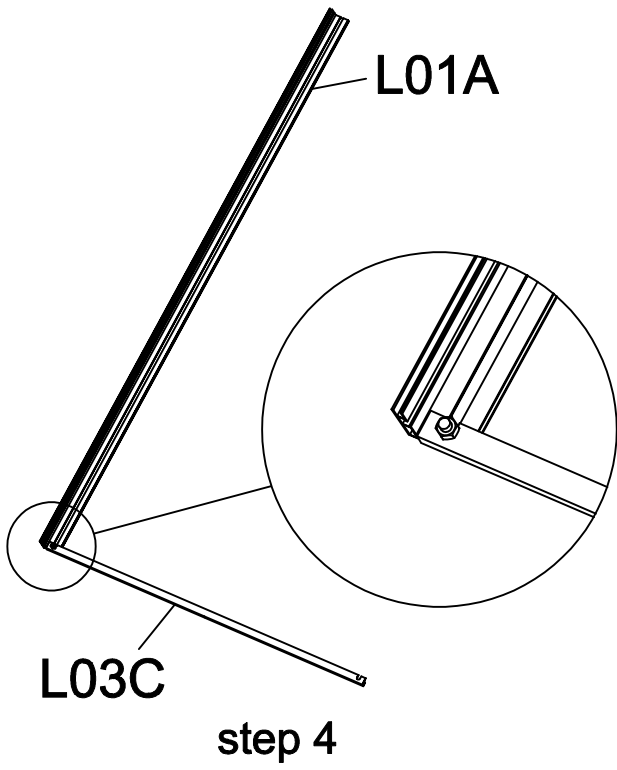

DANCOVER[®]

.com

Manual
for
Greenhouse Nursery
0,76x0,385x1,5m

Assembly instruction

PRODUCT SIZE(LxWxH):76x38.5x150cm

PLEASE READ CAREFULLY BEFORE USE

Assembly

Part	NO.	QTY.
	L01B	2
	L01A	2
	L05A	2
	L09A	8
	L03A	2
	L03B	2
	L03C	1
	L03D	2
	L03E	1
	L06	1
	L04B	1
	L04A	2
	L08A	2
	L08B	4
	L07	1

PARTS

Part	NO.	QTY.
	S01 M6X10	46
	M01 M6	46
	Z01 Ø4X16X	2
	Z02 Ø4X12D	4
	Stay	2
	Clasp	1
	Tray	12

Polycarbonate

Part	NO.	QTY.
	Y1	1
	Y2	2
	Y3	2
	Y4	2

Door Assembly

L08B

L04A

Step 1-1

L03D

Step 1-2

L08B

Y2

Step 1-3

Step 1-4

Lid Assembly

Rear Frame Assembly