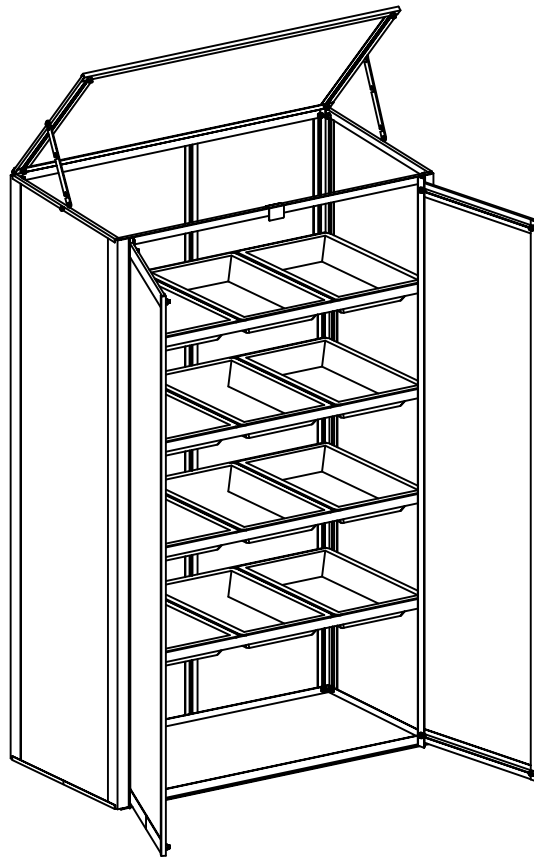

DANCOVER[®]

.com

Manual
for
Greenhouse Nursery
0,76x0,385x1,5m

Assembly instruction

PRODUCT SIZE(LxWxH):76x38.5x150cm

PLEASE READ CAREFULLY BEFORE USE

Assembly

Part	NO.	QTY.
	L01B	2
	L01A	2
	L05A	2
	L09A	8
	L03A	2
	L03B	2
	L03C	1
	L03D	2
	L03E	1
	L06	1
	L04B	1
	L04A	2
	L08A	2
	L08B	4
	L07	1

PARTS

Part	NO.	QTY.
	S01 M6X10	46
	M01 M6	46
	Z01 Ø4X16X	2
	Z02 Ø4X12D	4
	Stay	2
	Clasp	1
	Tray	12

Polycarbonate

Part	NO.	QTY.
	Y1	1
	Y2	2
	Y3	2
	Y4	2

Door Assembly

L08B

L04A

Step 1-1