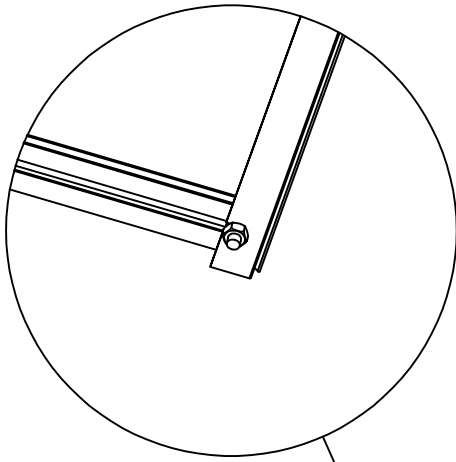

DANCOVER[®]

.com

Manual
for
Greenhouse Nursery
0,76x0,385x1,5m

Assembly instruction

PRODUCT SIZE(LxWxH):76x38.5x150cm

PLEASE READ CAREFULLY BEFORE USE

Assembly

Part	NO.	QTY.
	L01B	2
	L01A	2
	L05A	2
	L09A	8
	L03A	2
	L03B	2
	L03C	1
	L03D	2
	L03E	1
	L06	1
	L04B	1
	L04A	2
	L08A	2
	L08B	4
	L07	1

PARTS

Part	NO.	QTY.
	S01 M6X10	46
	M01 M6	46
	Z01 Ø4X16X	2
	Z02 Ø4X12D	4
	Stay	2
	Clasp	1
	Tray	12

Polycarbonate

Part	NO.	QTY.
	Y1	1
	Y2	2
	Y3	2
	Y4	2

Door Assembly

L08B

L04A

Step 1-1