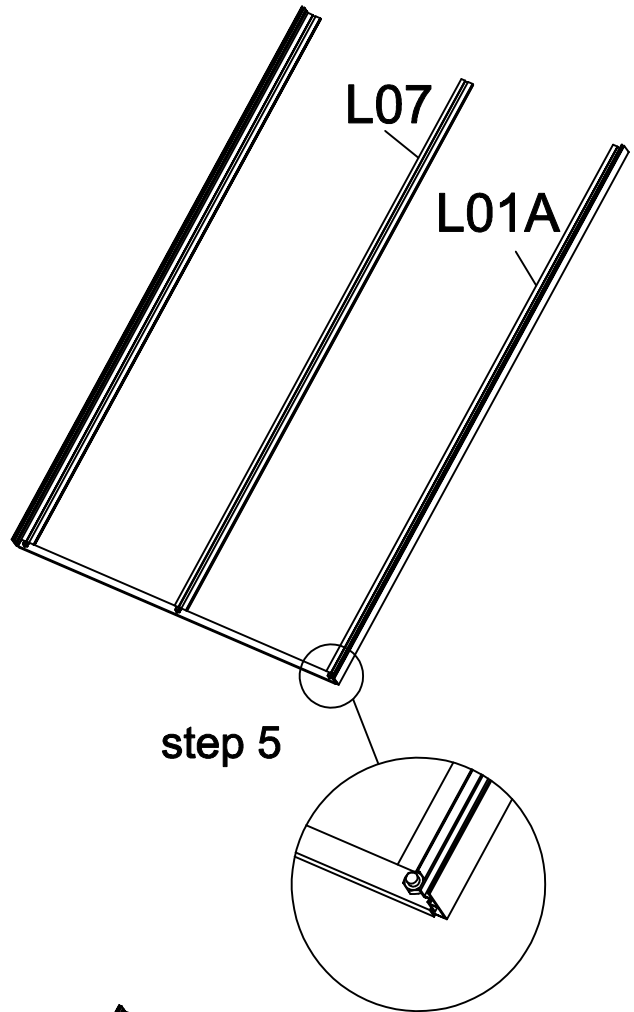

DANCOVER[®]

.com

Manual
for
Greenhouse Nursery
0,76x0,385x1,5m

Assembly instruction

PRODUCT SIZE(LxWxH):76x38.5x150cm

PLEASE READ CAREFULLY BEFORE USE

Assembly

Part	NO.	QTY.
	L01B	2
	L01A	2
	L05A	2
	L09A	8
	L03A	2
	L03B	2
	L03C	1
	L03D	2
	L03E	1
	L06	1
	L04B	1
	L04A	2
	L08A	2
	L08B	4
	L07	1

PARTS

Part	NO.	QTY.
	S01 M6X10	46
	M01 M6	46
	Z01 Ø4X16X	2
	Z02 Ø4X12D	4
	Stay	2
	Clasp	1
	Tray	12

Polycarbonate

Part	NO.	QTY.
	Y1	1
	Y2	2
	Y3	2
	Y4	2

Door Assembly

L08B

L04A

Step 1-1

L03D

Step 1-2

L08B

Y2

Step 1-3

Step 1-4

Lid Assembly

Rear Frame Assembly