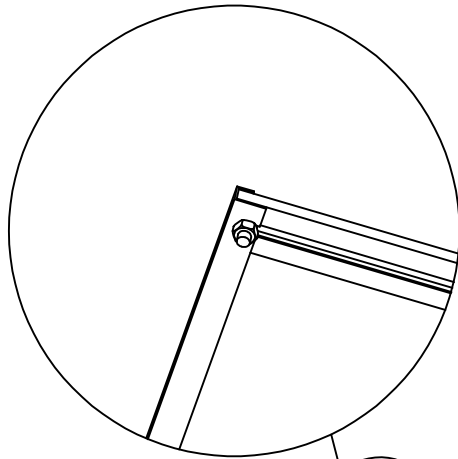

DANCOVER[®]

.com

Manual
for
Greenhouse Nursery
0,76x0,385x1,5m

Assembly instruction

PRODUCT SIZE(LxWxH):76x38.5x150cm

PLEASE READ CAREFULLY BEFORE USE

Assembly

Part	NO.	QTY.
	L01B	2
	L01A	2
	L05A	2
	L09A	8
	L03A	2
	L03B	2
	L03C	1
	L03D	2
	L03E	1
	L06	1
	L04B	1
	L04A	2
	L08A	2
	L08B	4
	L07	1

PARTS

Part	NO.	QTY.
	S01 M6X10	46
	M01 M6	46
	Z01 Ø4X16X	2
	Z02 Ø4X12D	4
	Stay	2
	Clasp	1
	Tray	12

Polycarbonate

Part	NO.	QTY.
	Y1	1
	Y2	2
	Y3	2
	Y4	2

Door Assembly

L08B

L04A

Step 1-1

L03D

Step 1-2

L08B

Y2

Step 1-3

Step 1-4

Lid Assembly

Rear Frame Assembly