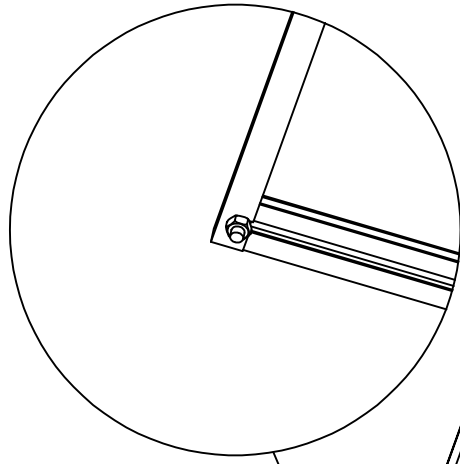

DANCOVER[®]

.com

Manual
for
Greenhouse Nursery
0,76x0,385x1,5m

Assembly instruction

PRODUCT SIZE(LxWxH):76x38.5x150cm

PLEASE READ CAREFULLY BEFORE USE

Assembly

Part	NO.	QTY.
	L01B	2
	L01A	2
	L05A	2
	L09A	8
	L03A	2
	L03B	2
	L03C	1
	L03D	2
	L03E	1
	L06	1
	L04B	1
	L04A	2
	L08A	2
	L08B	4
	L07	1

PARTS

Part	NO.	QTY.
	S01 M6X10	46
	M01 M6	46
	Z01 Ø4X16X	2
	Z02 Ø4X12D	4
	Stay	2
	Clasp	1
	Tray	12

Polycarbonate

Part	NO.	QTY.
	Y1	1
	Y2	2
	Y3	2
	Y4	2

Door Assembly

L08B

L04A

Step 1-1