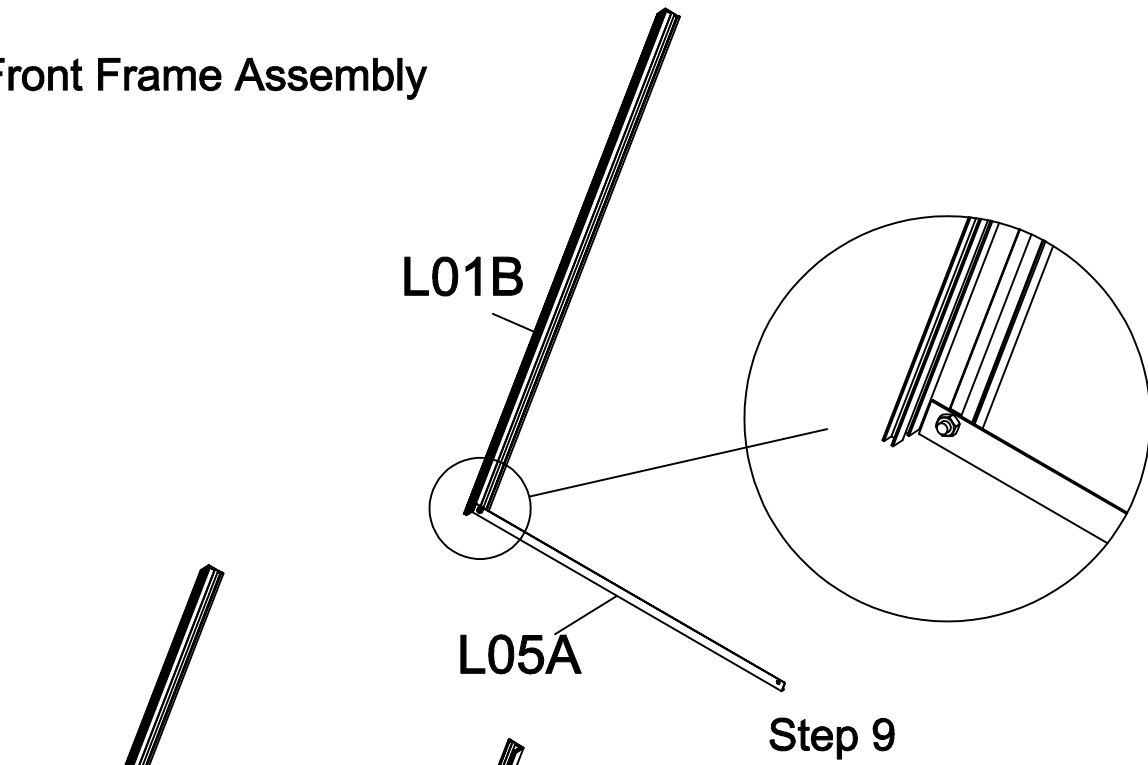

Front Frame Assembly