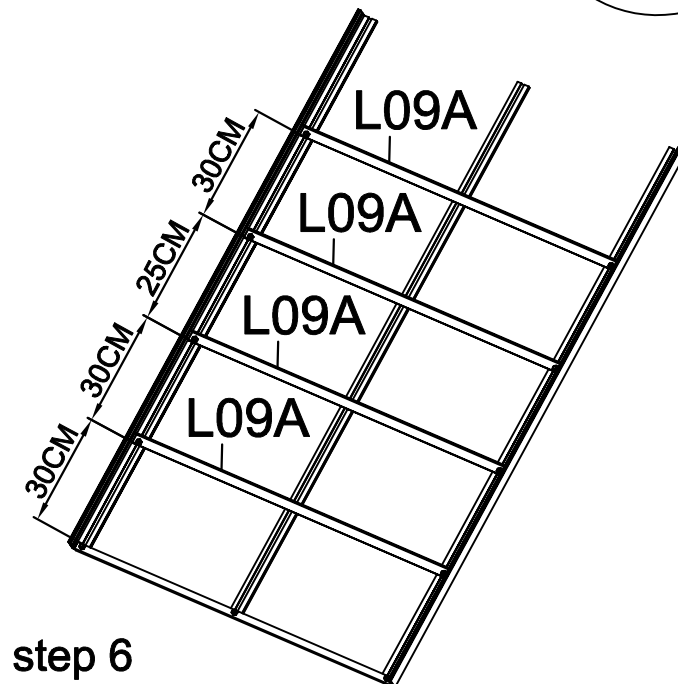

DANCOVER[®]

.com

Manual
for
Greenhouse Nursery
0,76x0,385x1,5m

Assembly instruction

PRODUCT SIZE(LxWxH):76x38.5x150cm

PLEASE READ CAREFULLY BEFORE USE

Assembly

Part	NO.	QTY.
	L01B	2
	L01A	2
	L05A	2
	L09A	8
	L03A	2
	L03B	2
	L03C	1
	L03D	2
	L03E	1
	L06	1
	L04B	1
	L04A	2
	L08A	2
	L08B	4
	L07	1

PARTS

Part	NO.	QTY.
	S01 M6X10	46
	M01 M6	46
	Z01 Ø4X16X	2
	Z02 Ø4X12D	4
	Stay	2
	Clasp	1
	Tray	12

Polycarbonate

Part	NO.	QTY.
	Y1	1
	Y2	2
	Y3	2
	Y4	2

Door Assembly

L08B

L04A

Step 1-1

L03D

Step 1-2

L08B

Y2

Step 1-3

Step 1-4

Lid Assembly

Rear Frame Assembly