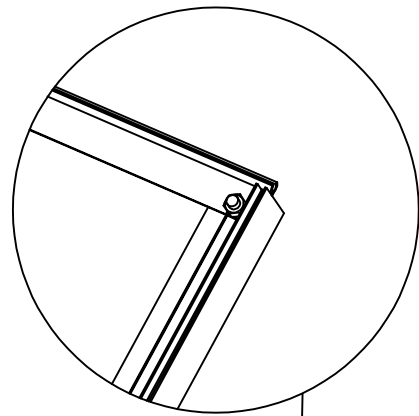

DANCOVER[®]

.com

Manual
for
Greenhouse Nursery
0,76x0,385x1,5m

Assembly instruction

PRODUCT SIZE(LxWxH):76x38.5x150cm

PLEASE READ CAREFULLY BEFORE USE

Assembly

Part	NO.	QTY.
	L01B	2
	L01A	2
	L05A	2
	L09A	8
	L03A	2
	L03B	2
	L03C	1
	L03D	2
	L03E	1
	L06	1
	L04B	1
	L04A	2
	L08A	2
	L08B	4
	L07	1

PARTS

Part	NO.	QTY.
	S01 M6X10	46
	M01 M6	46
	Z01 Ø4X16X	2
	Z02 Ø4X12D	4
	Stay	2
	Clasp	1
	Tray	12

Polycarbonate

Part	NO.	QTY.
	Y1	1
	Y2	2
	Y3	2
	Y4	2

Door Assembly

L08B

L04A

Step 1-1

L03D

Step 1-2

L08B

Y2

Step 1-3

Step 1-4

Lid Assembly

Rear Frame Assembly