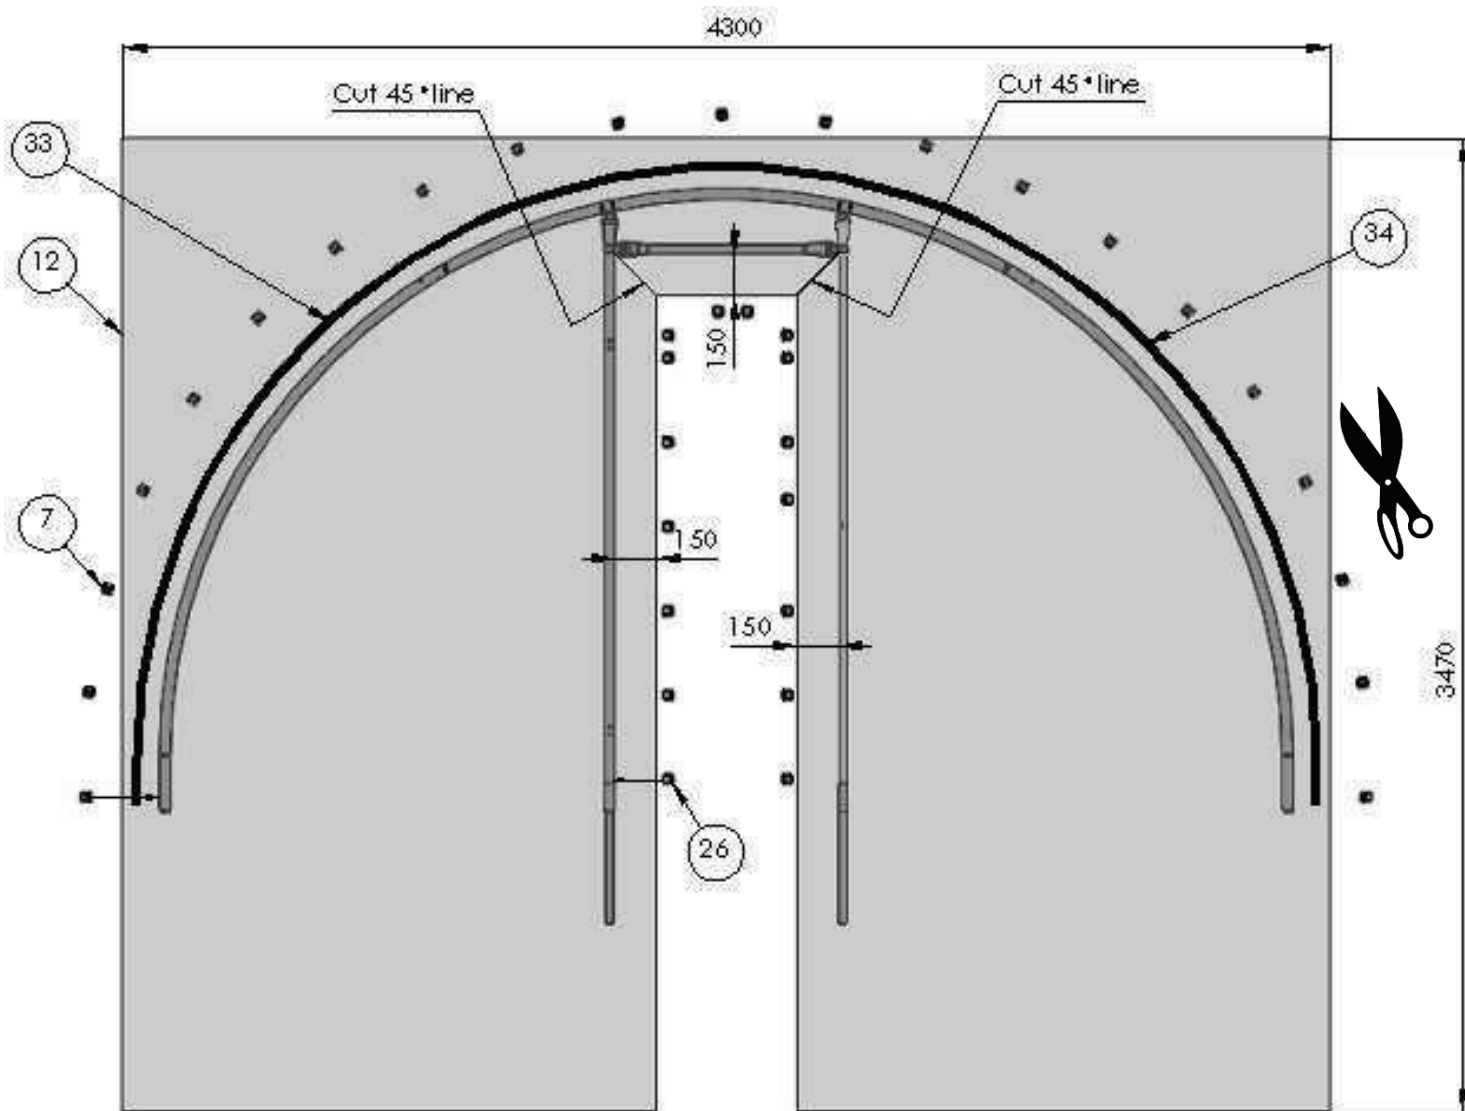

Warranty Information

Please visit dancovershop.com for information on warranty.

Please always check our website for the latest safety advice and manual.

No.	DESCRIPTION		4x6m	4x8m	4x10m
1	Side hoop dia 35mm		8	10	12
2	Top hoop dia 35mm		4	5	6
3	Strut dia 30mm		4	4	5
4	Pipe dia 30mm		10	15	20
5	Strut one end dia 30mm		5	5	5
6	Anchor		8	10	12
7	Hoop clip dia 35		84	84	84
8	Non-hinge clamp dia 35		8	8	8
9	Pipe plug dia 25mm		5	5	5
10	Nut M6 thin		2	2	2
11	Main foil		1	1	1
12	Gable foil		2	2	2
13	Nut M8		40	47	54
14	Washer 8		32	39	46
15	Bolt M8x30		12	12	12
16	Bolt M8x45		13	15	17
17	Bolt M8x70		15	20	25
18	Nut M6 - with insert		2	2	2
19	Left door pipe dia 30mm		2	2	2
20	Strut dia 30mm		2	2	2
21	Pipe dia 25		4	4	4
22	Door left side		2	2	2
23	Door right side		2	2	2
24	Right door pipe dia 30mm		2	2	2
25	Non-hinge clamp dia 30		4	4	4

26	Hoop clip dia 30		74	74	74
27	Clamp hinge		4	4	4
28	C-shape hinge		4	4	4
29	Door lock		2	2	2
30	Door lock latch		2	2	2
31	Foil tape 1m		2	2	2
32	Foil tape 2m		6	6	6
33	Foil tape 3m		2	2	2
34	Foil tape 4m		4	4	4
35	Door foil		2	2	2
36	Nut M6		20	20	47
37	Washer 6		24	24	24
38	Bolt M6x45 - countersunk		20	20	20
39	Bolt M6x50		2	2	2
40	Bolt M8x40		4	4	4