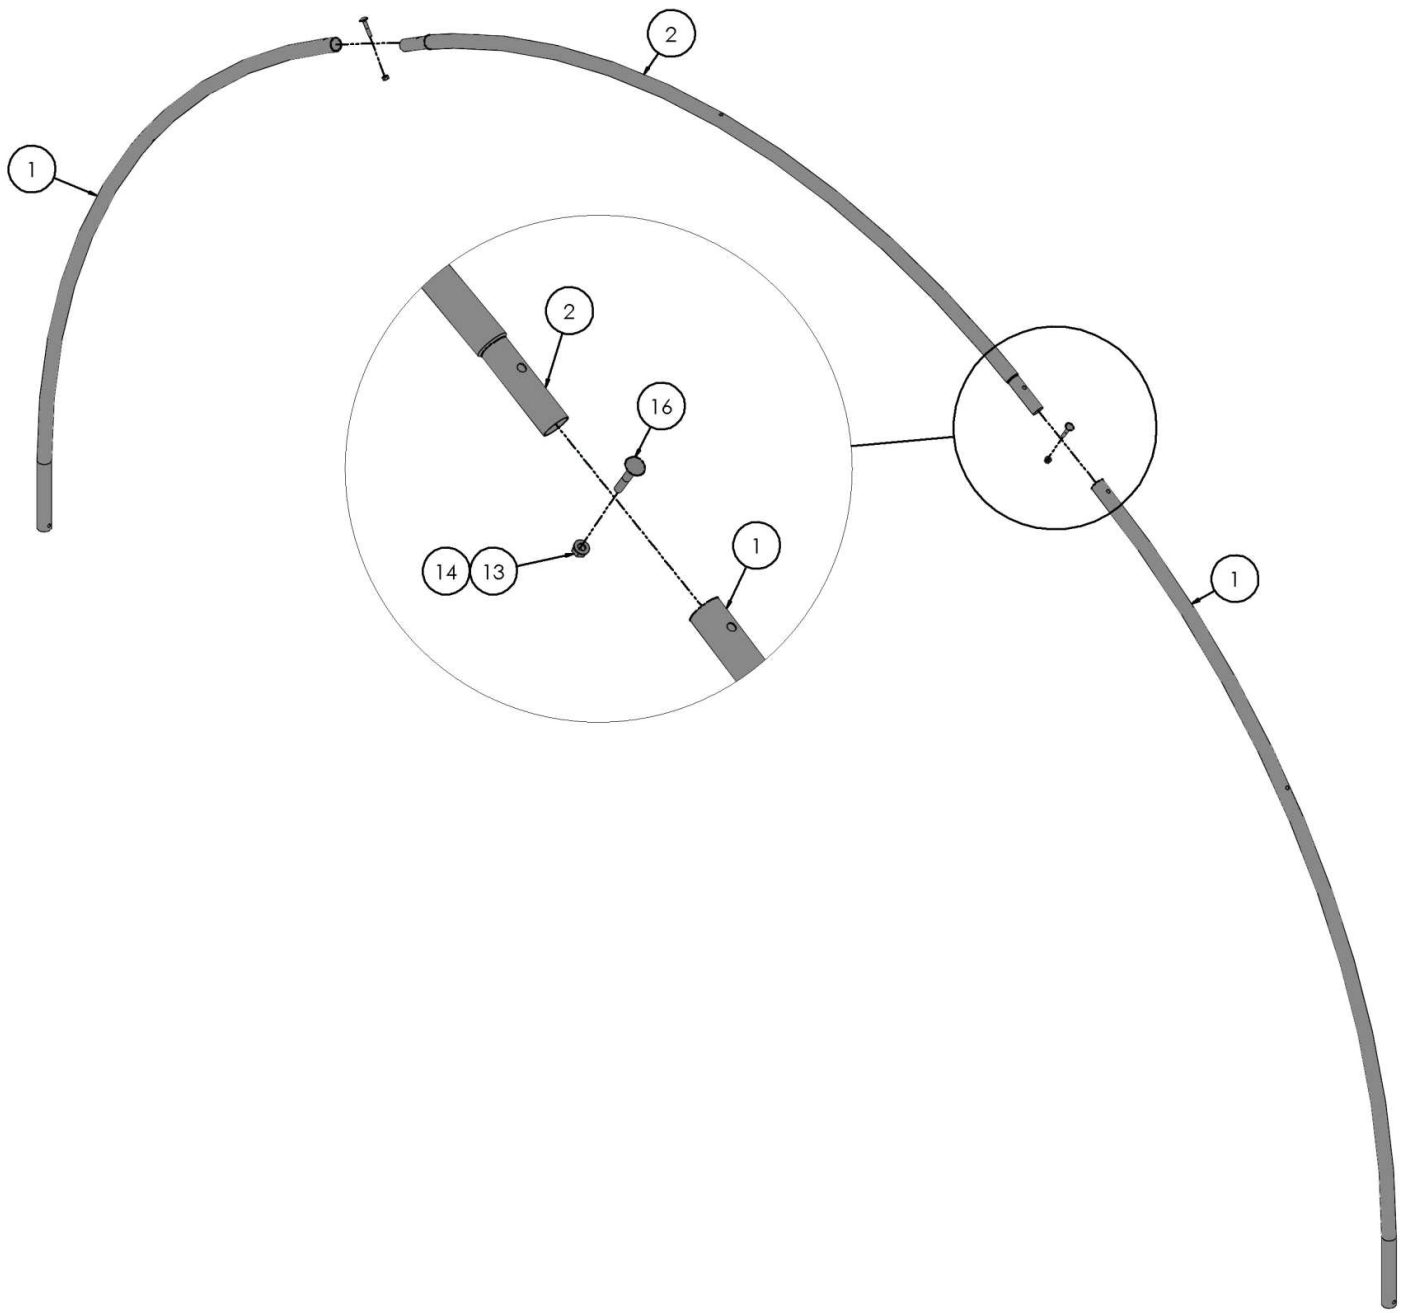

26	Hoop clip dia 30		74	74	74
27	Clamp hinge		4	4	4
28	C-shape hinge		4	4	4
29	Door lock		2	2	2
30	Door lock latch		2	2	2
31	Foil tape 1m		2	2	2
32	Foil tape 2m		6	6	6
33	Foil tape 3m		2	2	2
34	Foil tape 4m		4	4	4
35	Door foil		2	2	2
36	Nut M6		20	20	47
37	Washer 6		24	24	24
38	Bolt M6x45 - countersunk		20	20	20
39	Bolt M6x50		2	2	2
40	Bolt M8x40		4	4	4