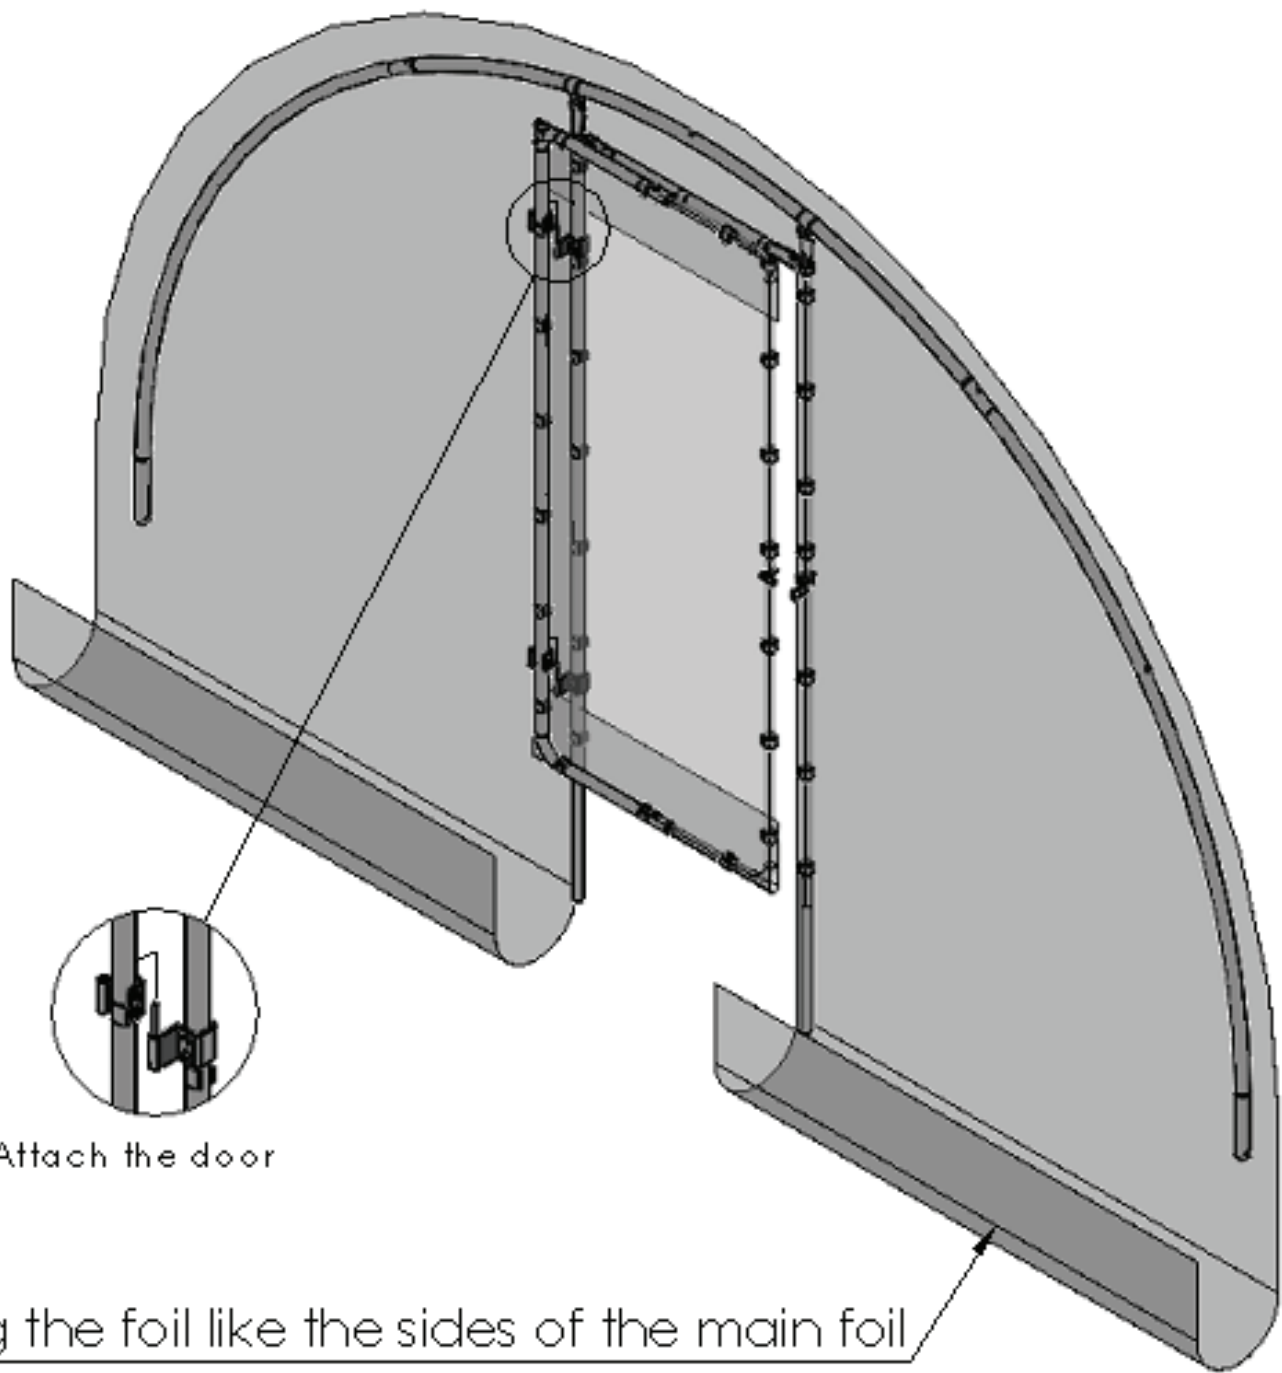

Warranty Information

Please visit dancovershop.com for information on warranty.

Please always check our website for the latest safety advice and manual.

No.	DESCRIPTION		4x6m	4x8m	4x10m
1	Side hoop dia 35mm		8	10	12
2	Top hoop dia 35mm		4	5	6
3	Strut dia 30mm		4	4	5
4	Pipe dia 30mm		10	15	20
5	Strut one end dia 30mm		5	5	5
6	Anchor		8	10	12
7	Hoop clip dia 35		84	84	84
8	Non-hinge clamp dia 35		8	8	8
9	Pipe plug dia 25mm		5	5	5
10	Nut M6 thin		2	2	2
11	Main foil		1	1	1
12	Gable foil		2	2	2
13	Nut M8		40	47	54
14	Washer 8		32	39	46
15	Bolt M8x30		12	12	12
16	Bolt M8x45		13	15	17
17	Bolt M8x70		15	20	25
18	Nut M6 - with insert		2	2	2
19	Left door pipe dia 30mm		2	2	2
20	Strut dia 30mm		2	2	2
21	Pipe dia 25		4	4	4
22	Door left side		2	2	2
23	Door right side		2	2	2
24	Right door pipe dia 30mm		2	2	2
25	Non-hinge clamp dia 30		4	4	4

26	Hoop clip dia 30		74	74	74
27	Clamp hinge		4	4	4
28	C-shape hinge		4	4	4
29	Door lock		2	2	2
30	Door lock latch		2	2	2
31	Foil tape 1m		2	2	2
32	Foil tape 2m		6	6	6
33	Foil tape 3m		2	2	2
34	Foil tape 4m		4	4	4
35	Door foil		2	2	2
36	Nut M6		20	20	47
37	Washer 6		24	24	24
38	Bolt M6x45 - countersunk		20	20	20
39	Bolt M6x50		2	2	2
40	Bolt M8x40		4	4	4