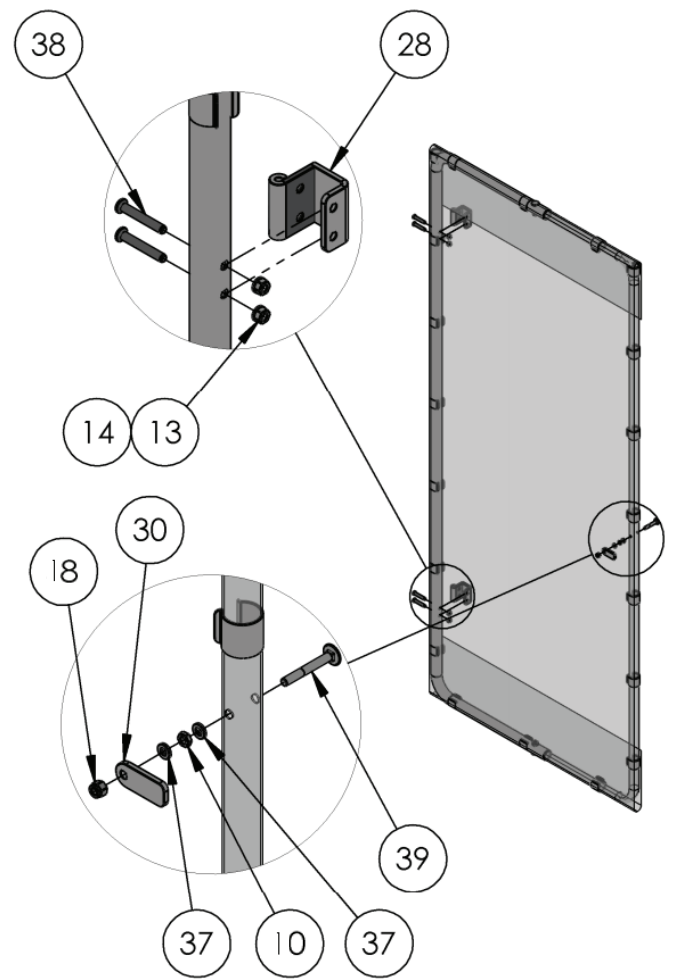

Warranty Information

Please visit dancovershop.com for information on warranty.

Please always check our website for the latest safety advice and manual.

No.	DESCRIPTION		4x6m	4x8m	4x10m
1	Side hoop dia 35mm		8	10	12
2	Top hoop dia 35mm		4	5	6
3	Strut dia 30mm		4	4	5
4	Pipe dia 30mm		10	15	20
5	Strut one end dia 30mm		5	5	5
6	Anchor		8	10	12
7	Hoop clip dia 35		84	84	84
8	Non-hinge clamp dia 35		8	8	8
9	Pipe plug dia 25mm		5	5	5
10	Nut M6 thin		2	2	2
11	Main foil		1	1	1
12	Gable foil		2	2	2
13	Nut M8		40	47	54
14	Washer 8		32	39	46
15	Bolt M8x30		12	12	12
16	Bolt M8x45		13	15	17
17	Bolt M8x70		15	20	25
18	Nut M6 - with insert		2	2	2
19	Left door pipe dia 30mm		2	2	2
20	Strut dia 30mm		2	2	2
21	Pipe dia 25		4	4	4
22	Door left side		2	2	2
23	Door right side		2	2	2
24	Right door pipe dia 30mm		2	2	2
25	Non-hinge clamp dia 30		4	4	4

26	Hoop clip dia 30		74	74	74
27	Clamp hinge		4	4	4
28	C-shape hinge		4	4	4
29	Door lock		2	2	2
30	Door lock latch		2	2	2
31	Foil tape 1m		2	2	2
32	Foil tape 2m		6	6	6
33	Foil tape 3m		2	2	2
34	Foil tape 4m		4	4	4
35	Door foil		2	2	2
36	Nut M6		20	20	47
37	Washer 6		24	24	24
38	Bolt M6x45 - countersunk		20	20	20
39	Bolt M6x50		2	2	2
40	Bolt M8x40		4	4	4