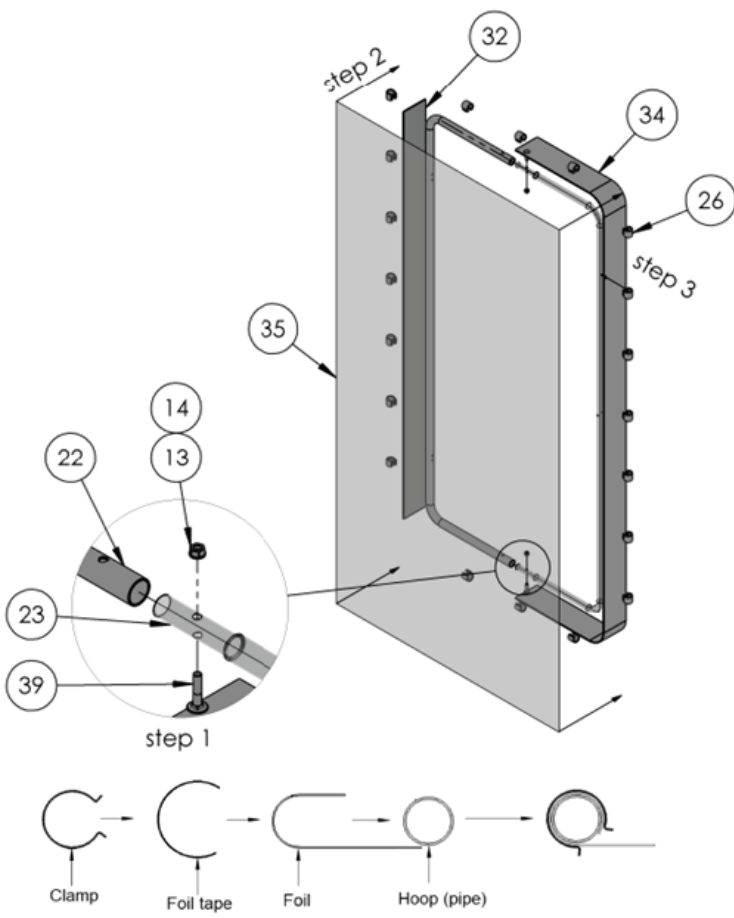

Warranty Information

Please visit dancovershop.com for information on warranty.

Please always check our website for the latest safety advice and manual.

No.	DESCRIPTION		4x6m	4x8m	4x10m
1	Side hoop dia 35mm		8	10	12
2	Top hoop dia 35mm		4	5	6
3	Strut dia 30mm		4	4	5
4	Pipe dia 30mm		10	15	20
5	Strut one end dia 30mm		5	5	5
6	Anchor		8	10	12
7	Hoop clip dia 35		84	84	84
8	Non-hinge clamp dia 35		8	8	8
9	Pipe plug dia 25mm		5	5	5
10	Nut M6 thin		2	2	2
11	Main foil		1	1	1
12	Gable foil		2	2	2
13	Nut M8		40	47	54
14	Washer 8		32	39	46
15	Bolt M8x30		12	12	12
16	Bolt M8x45		13	15	17
17	Bolt M8x70		15	20	25
18	Nut M6 - with insert		2	2	2
19	Left door pipe dia 30mm		2	2	2
20	Strut dia 30mm		2	2	2
21	Pipe dia 25		4	4	4
22	Door left side		2	2	2
23	Door right side		2	2	2
24	Right door pipe dia 30mm		2	2	2
25	Non-hinge clamp dia 30		4	4	4

26	Hoop clip dia 30		74	74	74
27	Clamp hinge		4	4	4
28	C-shape hinge		4	4	4
29	Door lock		2	2	2
30	Door lock latch		2	2	2
31	Foil tape 1m		2	2	2
32	Foil tape 2m		6	6	6
33	Foil tape 3m		2	2	2
34	Foil tape 4m		4	4	4
35	Door foil		2	2	2
36	Nut M6		20	20	47
37	Washer 6		24	24	24
38	Bolt M6x45 - countersunk		20	20	20
39	Bolt M6x50		2	2	2
40	Bolt M8x40		4	4	4