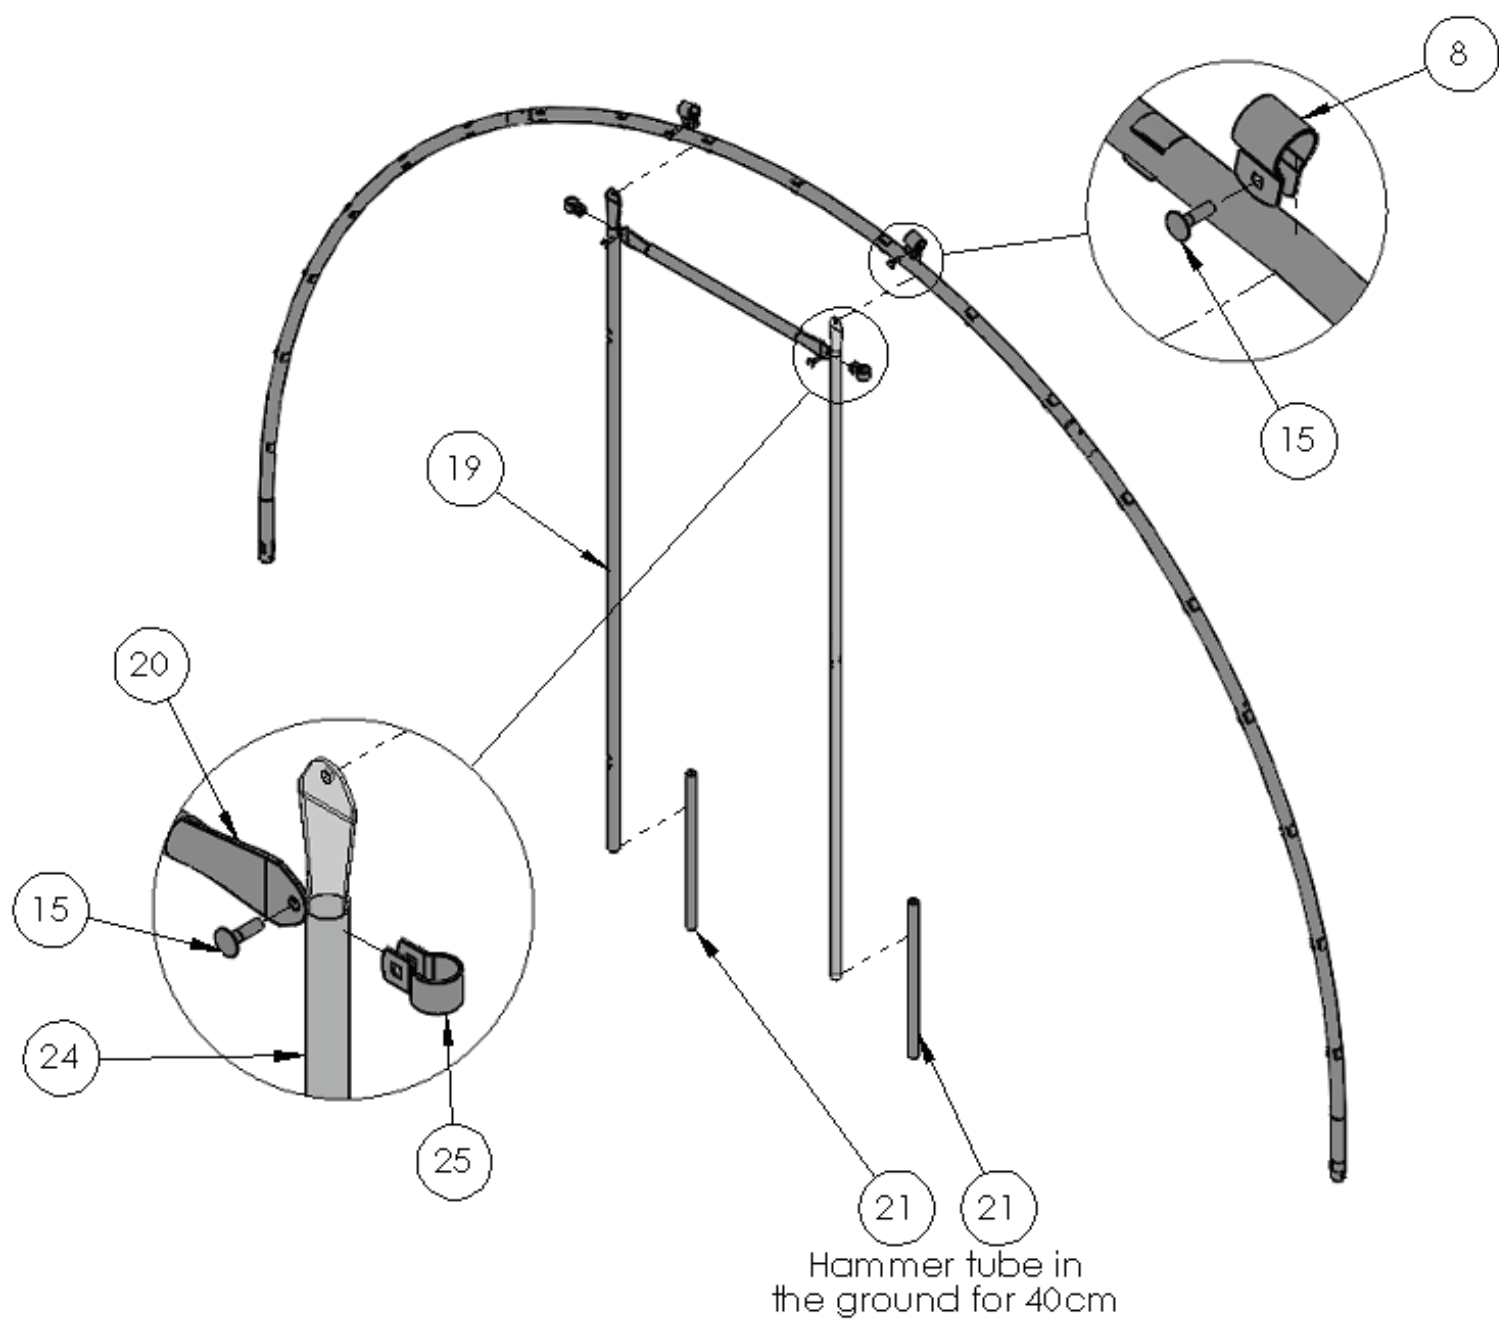

Warranty Information

Please visit dancovershop.com for information on warranty.

Please always check our website for the latest safety advice and manual.

No.	DESCRIPTION		4x6m	4x8m	4x10m
1	Side hoop dia 35mm		8	10	12
2	Top hoop dia 35mm		4	5	6
3	Strut dia 30mm		4	4	5
4	Pipe dia 30mm		10	15	20
5	Strut one end dia 30mm		5	5	5
6	Anchor		8	10	12
7	Hoop clip dia 35		84	84	84
8	Non-hinge clamp dia 35		8	8	8
9	Pipe plug dia 25mm		5	5	5
10	Nut M6 thin		2	2	2
11	Main foil		1	1	1
12	Gable foil		2	2	2
13	Nut M8		40	47	54
14	Washer 8		32	39	46
15	Bolt M8x30		12	12	12
16	Bolt M8x45		13	15	17
17	Bolt M8x70		15	20	25
18	Nut M6 - with insert		2	2	2
19	Left door pipe dia 30mm		2	2	2
20	Strut dia 30mm		2	2	2
21	Pipe dia 25		4	4	4
22	Door left side		2	2	2
23	Door right side		2	2	2
24	Right door pipe dia 30mm		2	2	2
25	Non-hinge clamp dia 30		4	4	4

26	Hoop clip dia 30		74	74	74
27	Clamp hinge		4	4	4
28	C-shape hinge		4	4	4
29	Door lock		2	2	2
30	Door lock latch		2	2	2
31	Foil tape 1m		2	2	2
32	Foil tape 2m		6	6	6
33	Foil tape 3m		2	2	2
34	Foil tape 4m		4	4	4
35	Door foil		2	2	2
36	Nut M6		20	20	47
37	Washer 6		24	24	24
38	Bolt M6x45 - countersunk		20	20	20
39	Bolt M6x50		2	2	2
40	Bolt M8x40		4	4	4