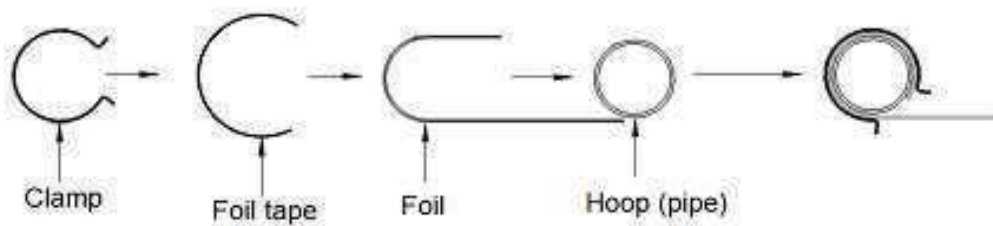

Warranty Information

Please visit dancovershop.com for information on warranty.

Please always check our website for the latest safety advice and manual.

No.	DESCRIPTION		4x6m	4x8m	4x10m
1	Side hoop dia 35mm		8	10	12
2	Top hoop dia 35mm		4	5	6
3	Strut dia 30mm		4	4	5
4	Pipe dia 30mm		10	15	20
5	Strut one end dia 30mm		5	5	5
6	Anchor		8	10	12
7	Hoop clip dia 35		84	84	84
8	Non-hinge clamp dia 35		8	8	8
9	Pipe plug dia 25mm		5	5	5
10	Nut M6 thin		2	2	2
11	Main foil		1	1	1
12	Gable foil		2	2	2
13	Nut M8		40	47	54
14	Washer 8		32	39	46
15	Bolt M8x30		12	12	12
16	Bolt M8x45		13	15	17
17	Bolt M8x70		15	20	25
18	Nut M6 - with insert		2	2	2
19	Left door pipe dia 30mm		2	2	2
20	Strut dia 30mm		2	2	2
21	Pipe dia 25		4	4	4
22	Door left side		2	2	2
23	Door right side		2	2	2
24	Right door pipe dia 30mm		2	2	2
25	Non-hinge clamp dia 30		4	4	4

26	Hoop clip dia 30		74	74	74
27	Clamp hinge		4	4	4
28	C-shape hinge		4	4	4
29	Door lock		2	2	2
30	Door lock latch		2	2	2
31	Foil tape 1m		2	2	2
32	Foil tape 2m		6	6	6
33	Foil tape 3m		2	2	2
34	Foil tape 4m		4	4	4
35	Door foil		2	2	2
36	Nut M6		20	20	47
37	Washer 6		24	24	24
38	Bolt M6x45 - countersunk		20	20	20
39	Bolt M6x50		2	2	2
40	Bolt M8x40		4	4	4