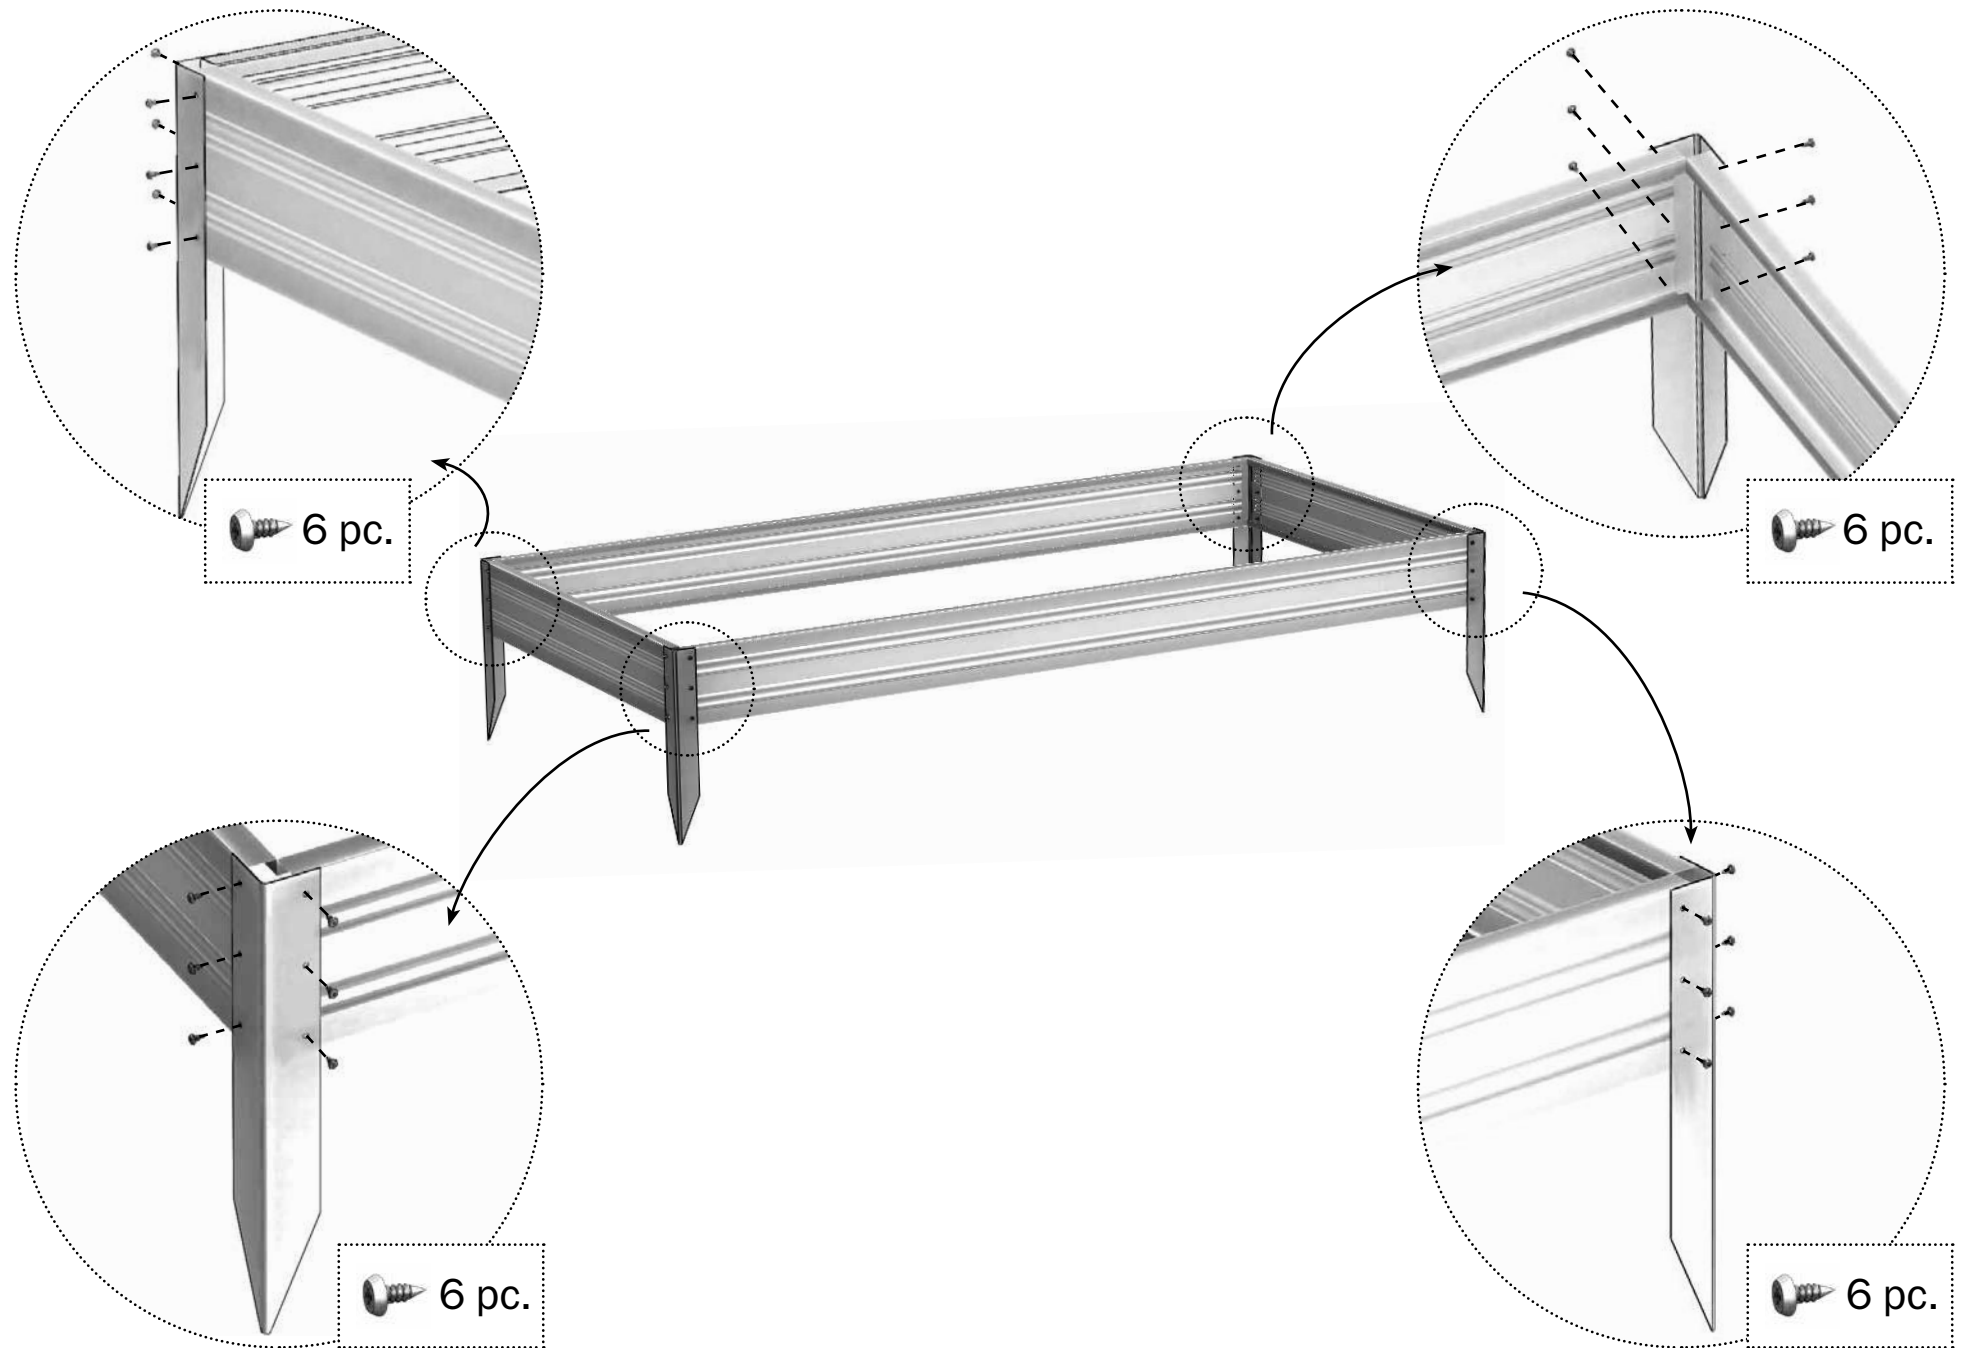

Detailed set of parts for Seedbed for greenhouse				
Border				
Nº	view	name	length, m	quantity, pcs
1		Transverse part	0,95/ 0,65	2
2		Lateral part without a lock	0,98/ 1,98	2
3		Corner strap	0,42	4
4		Sharp-tipped screw		24
Insert (border extension)				
5		Clamper	0,42	2
6		Lateral part with a lock	1,98/ 0,98	2
7		Tie	0,95/ 0,65	1
8		Sharp-tipped screw		8

Description

Galvanized border is designed to shape seedbeds in garden and household plots, in open ground and in greenhouses. Bed width is 1 m or 0.7 m. The required length is provided by the purchase of additional packages with extension inserts that add 1 m or 2 m to the basic length. Height of an installed border is 17 cm above the ground level, while its support legs should go down into the soil 25 cm deep.

After placement of the assembled border on the bed, press gently to push the clampers and corner straps into the soil without slanting.

Before the start of operation the seedbed should be assembled in accordance with the instruction. There is no need to dismantle it for the winter period.

Warranty liabilities

1. The manufacturer is responsible for the completeness of parts.
2. The manufacturer is responsible for assemblability of the border in accordance with instructions.
3. Term for making claims is 12 months from the day of purchase.

Terms of warranty liabilities

1. Warranty does not apply to cases of:
1. Installation of the border in violation of instruction requirements.
  2. Deformations of the border due to soil movements.
  3. Damage to the border in the course of operation shall not provide any grounds for making claims.

The company reserves the right to make changes in the seedbed design.