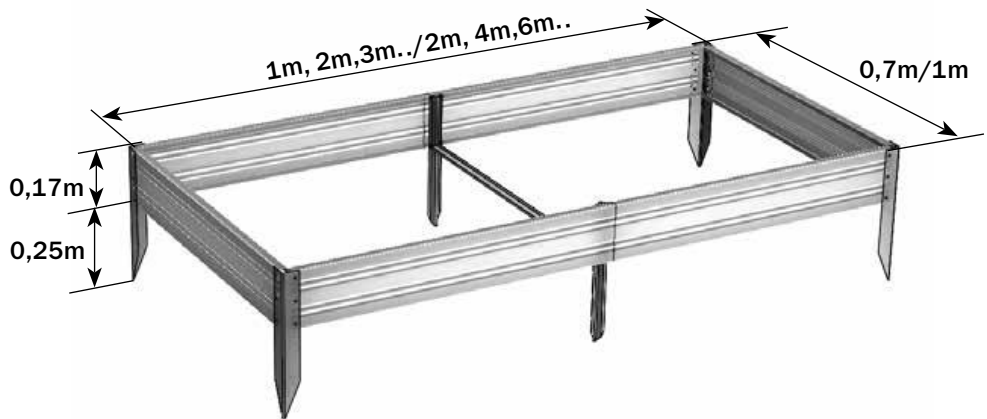

DANCOVER[®]

Manual
for
Raised Bed 1x2m
for Greenhouse

Detailed set of parts for Seedbed for greenhouse				
Border				
Nº	view	name	length, m	quantity, pcs
1		Transverse part	0,95/ 0,65	2
2		Lateral part without a lock	0,98/ 1,98	2
3		Corner strap	0,42	4
4		Sharp-tipped screw		24
Insert (border extension)				
5		Clamper	0,42	2
6		Lateral part with a lock	1,98/ 0,98	2
7		Tie	0,95/ 0,65	1
8		Sharp-tipped screw		8

Description

Galvanized border is designed to shape seedbeds in garden and household plots, in open ground and in greenhouses. Bed width is 1 m or 0.7 m. The required length is provided by the purchase of additional packages with extension inserts that add 1 m or 2 m to the basic length. Height of an installed border is 17 cm above the ground level, while its support legs should go down into the soil 25 cm deep.

After placement of the assembled border on the bed, press gently to push the clampers and corner straps into the soil without slanting.

Before the start of operation the seedbed should be assembled in accordance with the instruction. There is no need to dismantle it for the winter period.