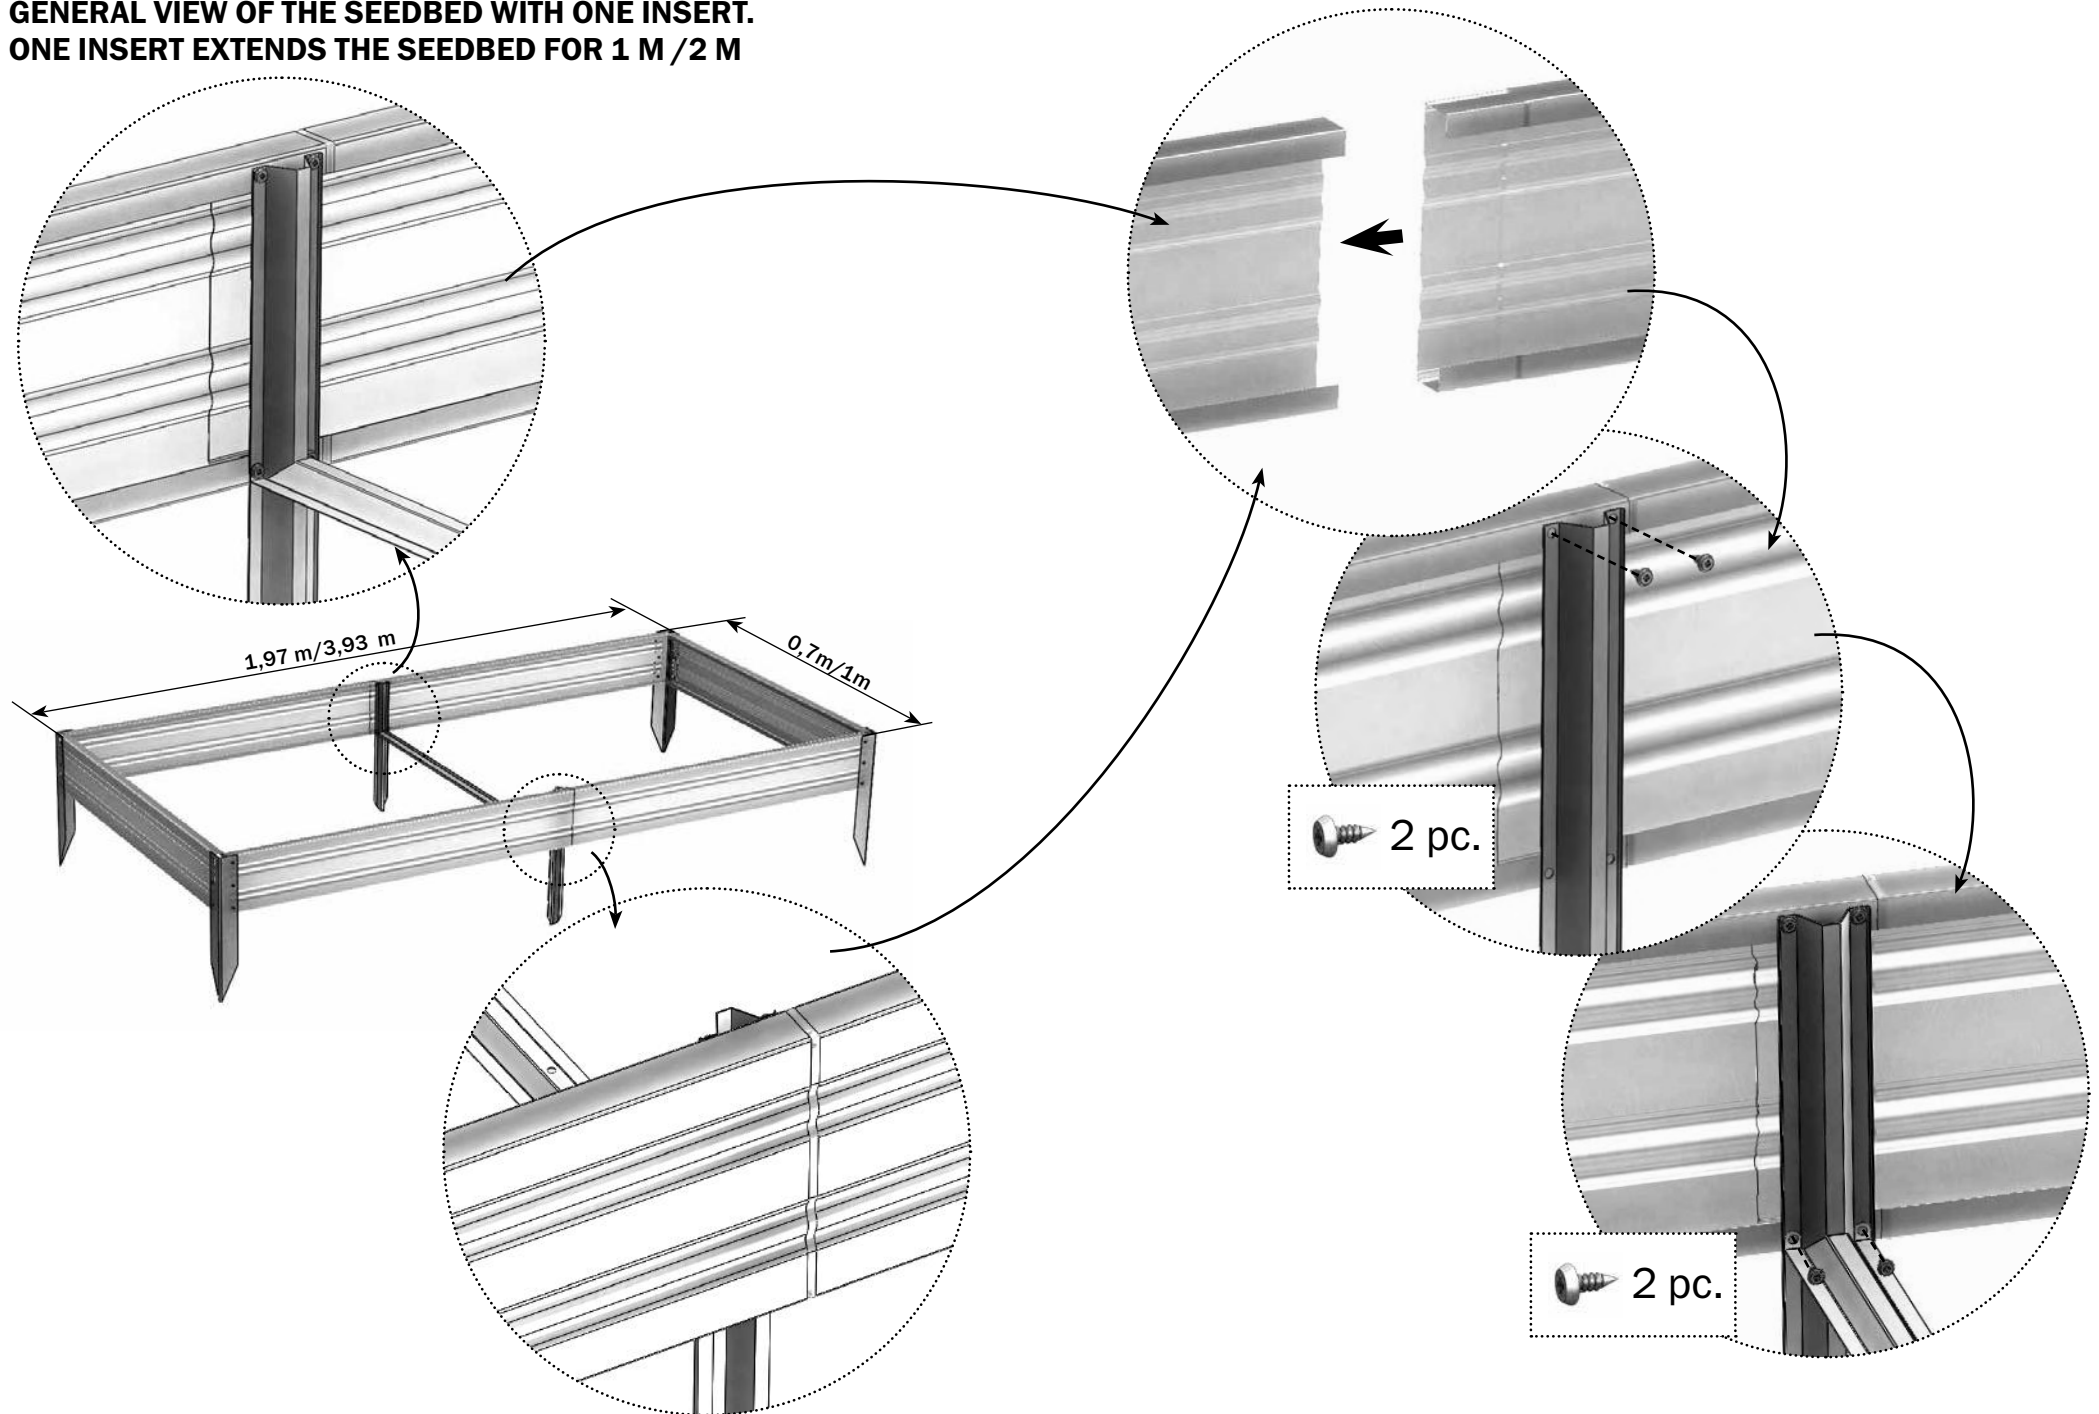

**GENERAL VIEW OF THE SEEDBED WITH ONE INSERT.
ONE INSERT EXTENDS THE SEEDBED FOR 1 M / 2 M**