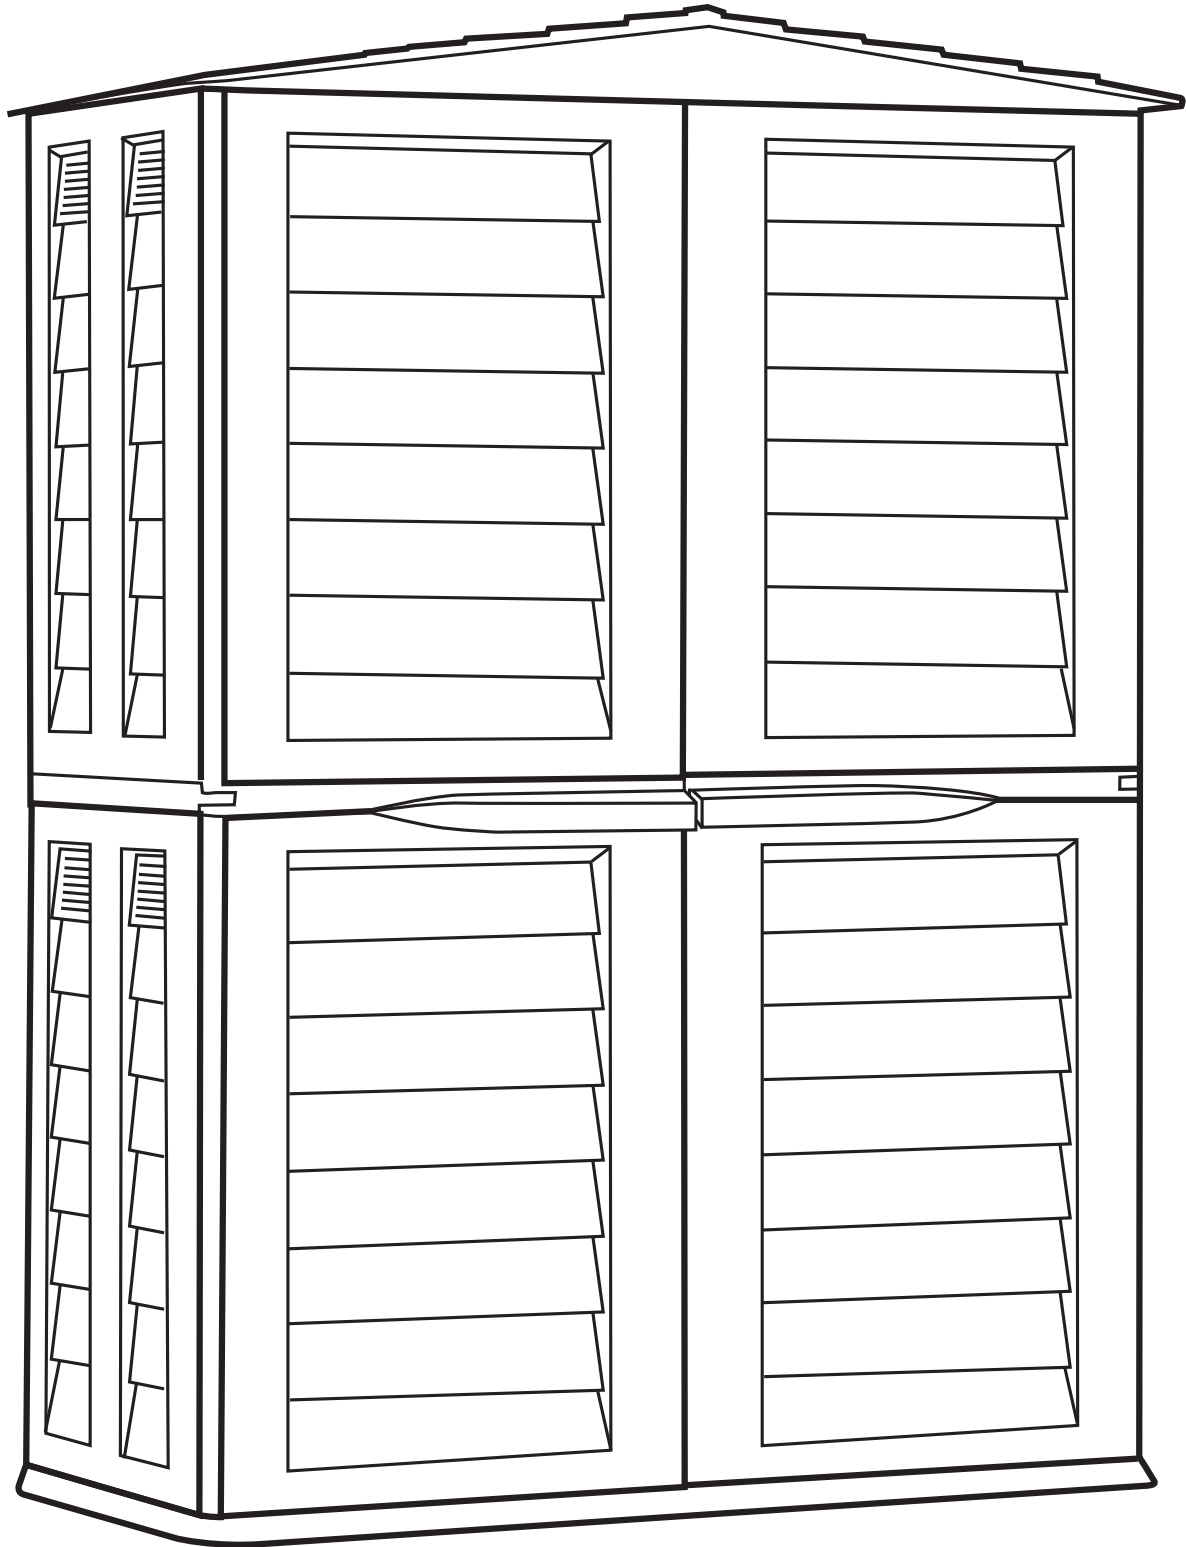

DANCOVER[®]

.com

Manual
for
Garden Shed
151x83x198cm

Assembly instructions

Tall Garden Shed

Tall Garden Shed basic

parts:

1