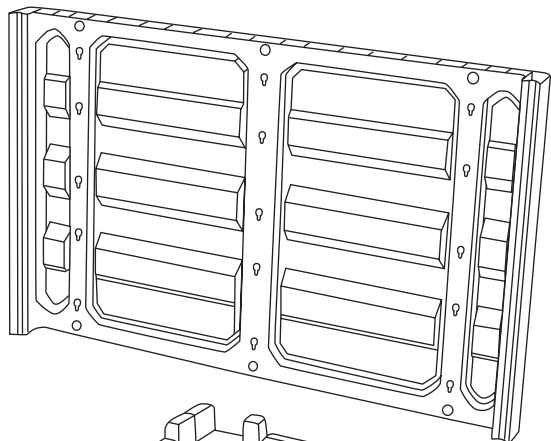

DANCOVER[®]

.com

Manual
for
Garden Shed
151x83x198cm

Assembly instructions

Tall Garden Shed

Tall Garden Shed basic

parts:

1