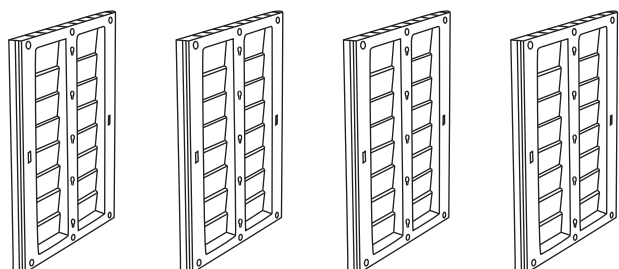

DANCOVER[®]

.com

Manual
for
Garden Shed
151x83x198cm

Assembly instructions

Tall Garden Shed

Tall Garden Shed basic

parts:

1