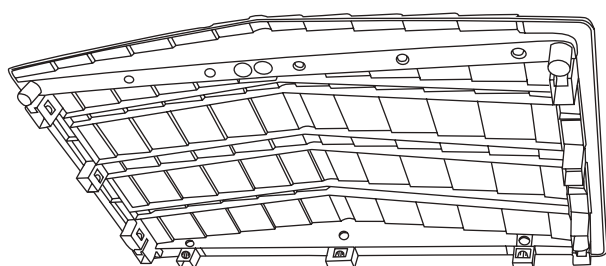

DANCOVER[®]

.com

Manual
for
Garden Shed
151x83x198cm

Assembly instructions

Tall Garden Shed

Tall Garden Shed basic

parts:

1