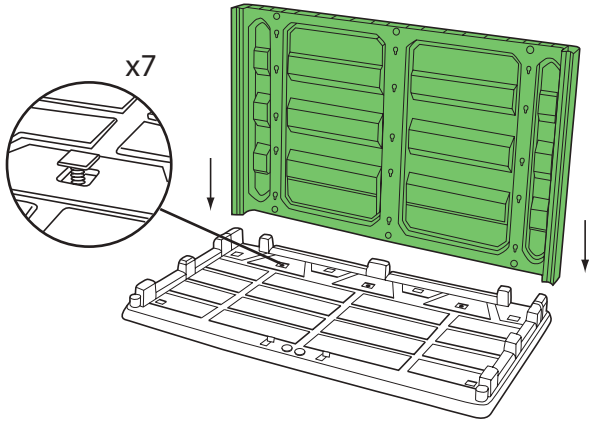

DANCOVER[®]

.com

Manual
for
Garden Shed
151x83x198cm

Assembly instructions

Tall Garden Shed

Tall Garden Shed basic

parts:

1