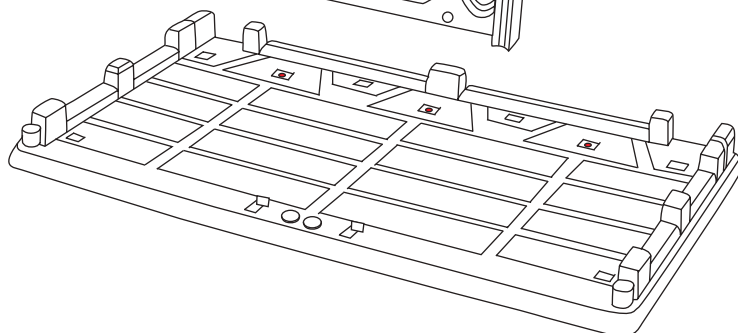

DANCOVER[®]

.com

Manual
for
Garden Shed
151x83x198cm

Assembly instructions

Tall Garden Shed

Tall Garden Shed basic

parts:

1

2

3

4

5

6

7

click

8