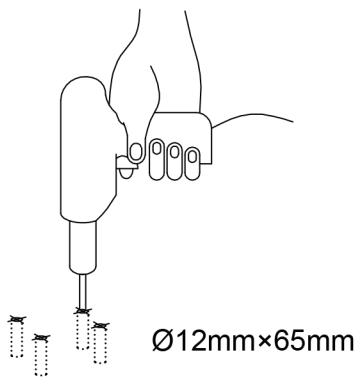

DANCOVER[®]

.com

Manual
for
Retractable Side Awning,
1,6x6m

Ref.	Parts	Qty
1.		1
2.		2
3.		12

4-Ø12×65mm

Contact information

Head office:

Dancover A/S
Nordre Strandvej 119 G
3150 Hellebæk
Denmark