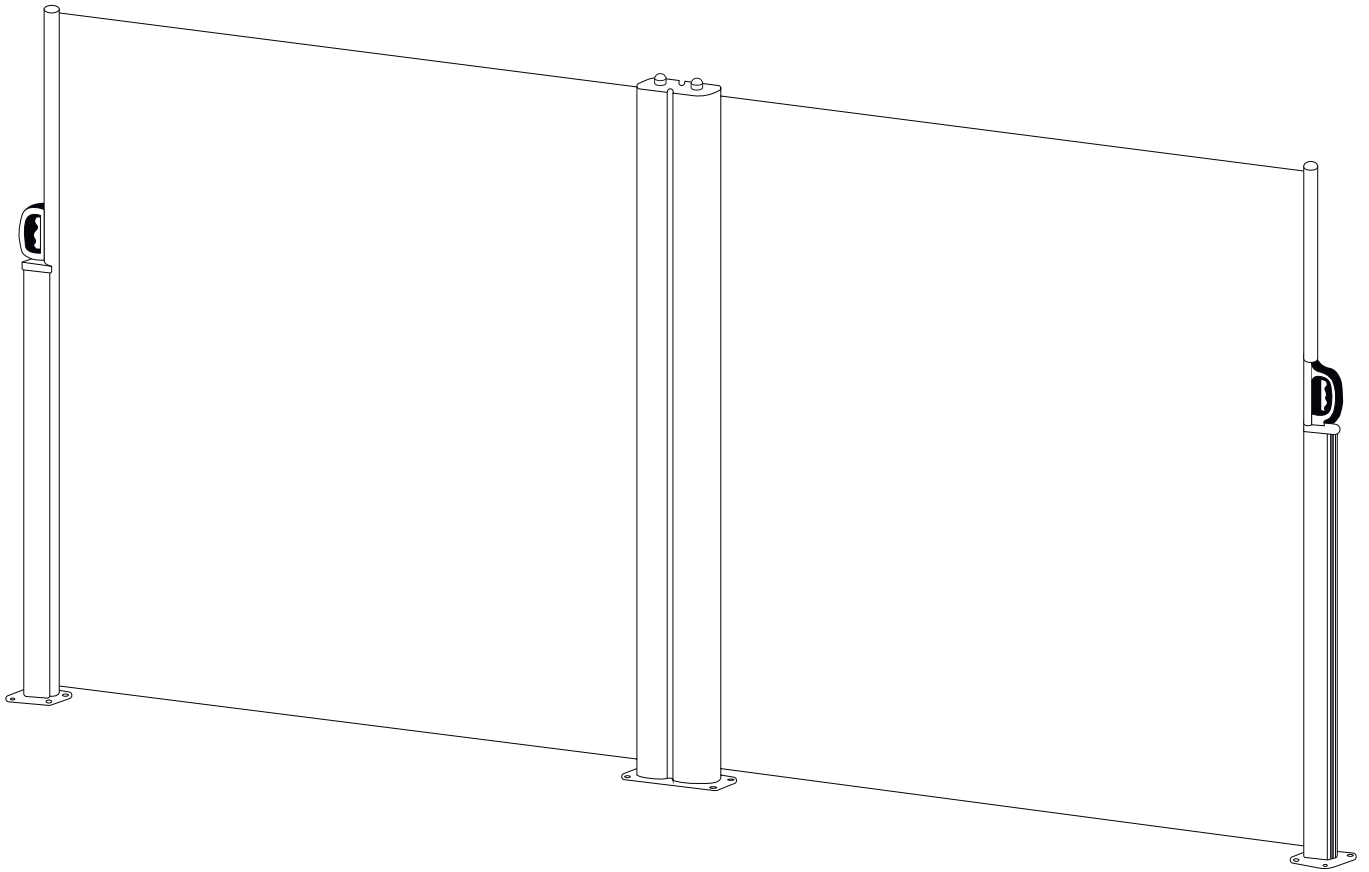

DANCOVER[®]

.com

Manual
for
Retractable Side Awning,
1,6x6m

Ref.	Parts	Qty
1.		1
2.		2
3.		12

4-Ø12×65mm

Contact information

Head office:

Dancover A/S
Nordre Strandvej 119 G
3150 Hellebæk
Denmark