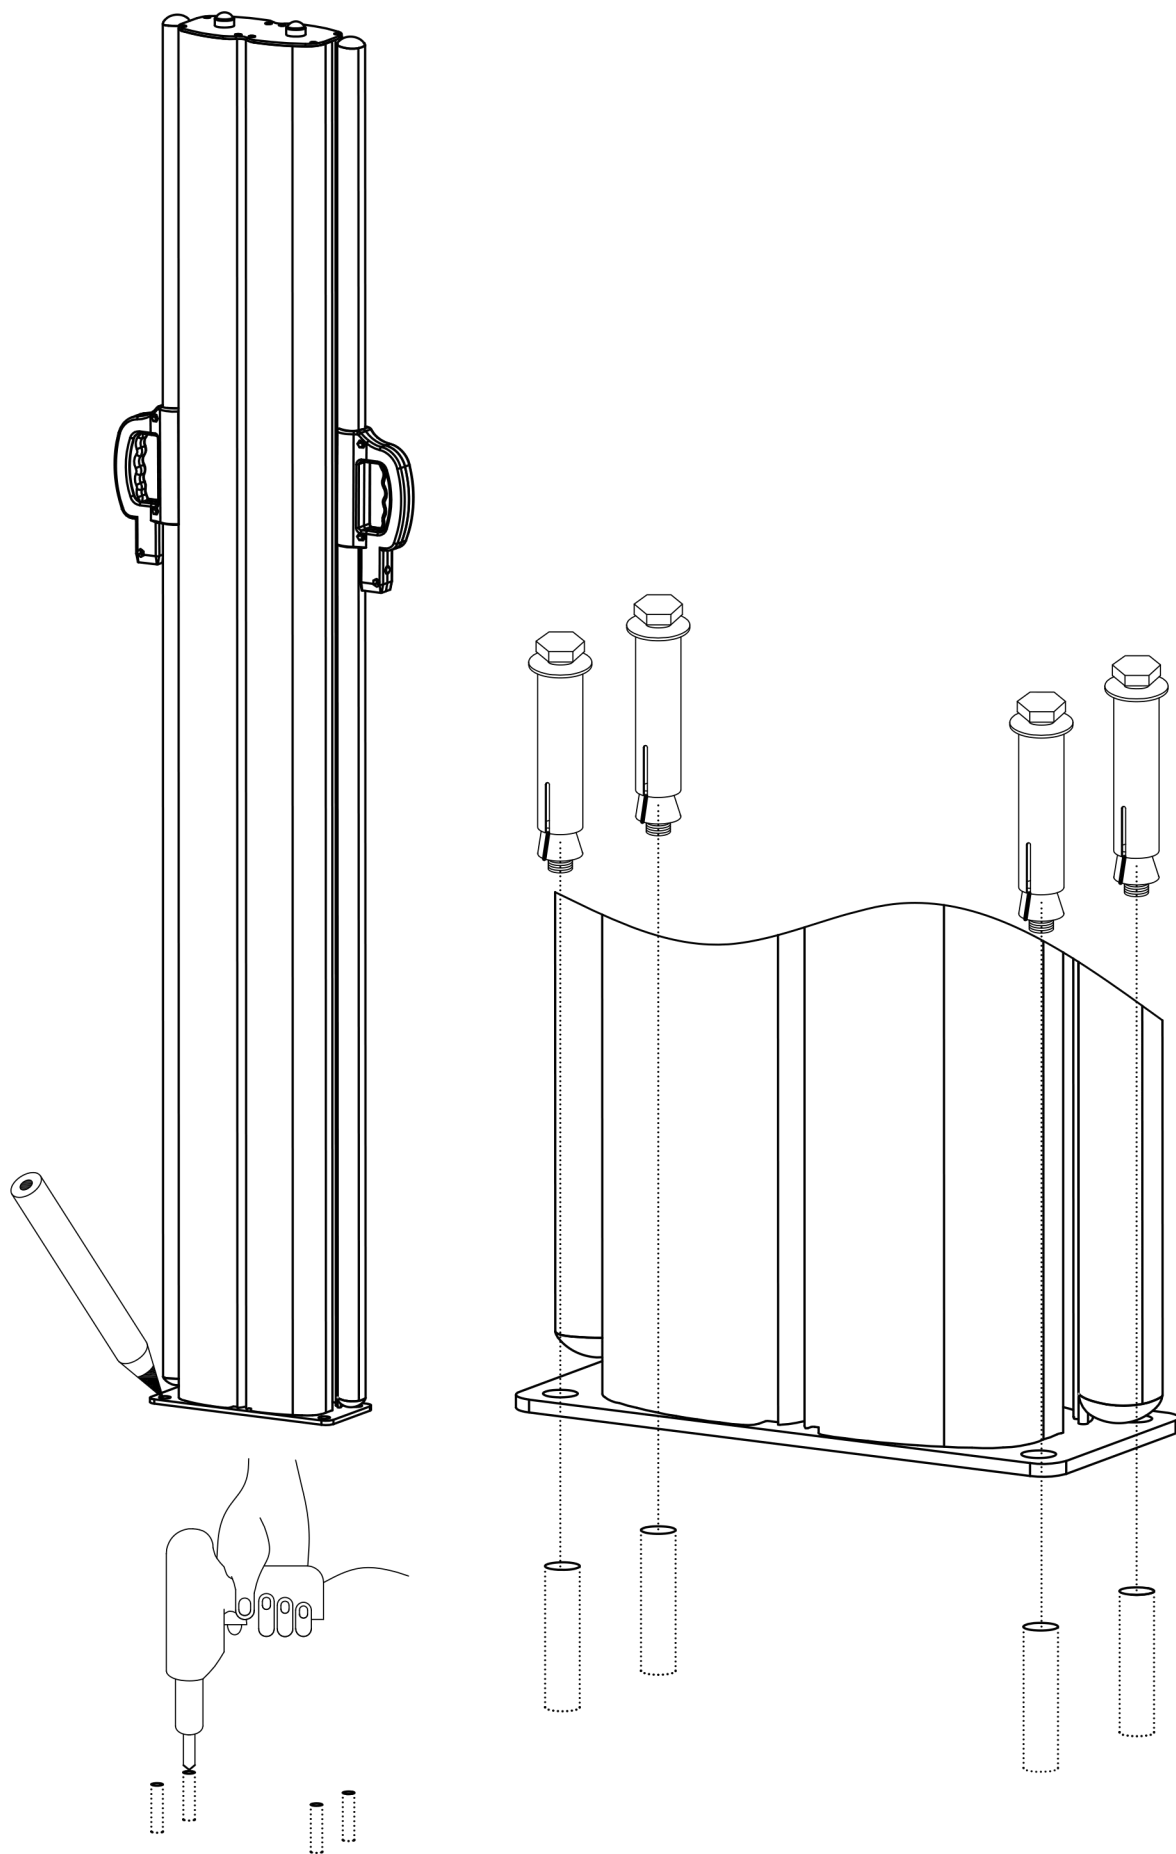

DANCOVER[®]

.com

Manual
for
Retractable Side Awning,
1,6x6m

Ref.	Parts	Qty
1.		1
2.		2
3.		12

4-Ø12×65mm

Contact information

Head office:

Dancover A/S
Nordre Strandvej 119 G
3150 Hellebæk
Denmark