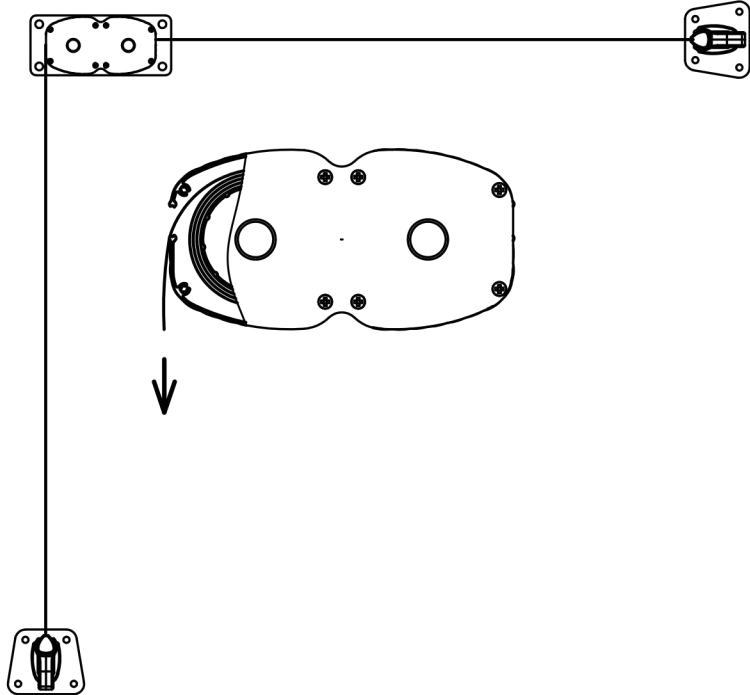

DANCOVER[®]

.com

Manual
for
Retractable Side Awning,
1,6x6m

Ref.	Parts	Qty
1.		1
2.		2
3.		12

4-Ø12×65mm

Contact information

Head office:

Dancover A/S
Nordre Strandvej 119 G
3150 Hellebæk
Denmark