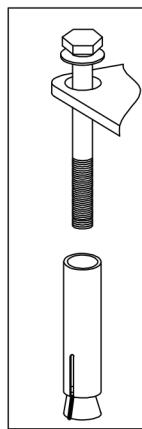

DANCOVER[®]

.com

Manual
for
Retractable Side Awning,
1,6x6m

Ref.	Parts	Qty
1.		1
2.		2
3.		12

4-Ø12×65mm

Contact information

Head office:

Dancover A/S
Nordre Strandvej 119 G
3150 Hellebæk
Denmark