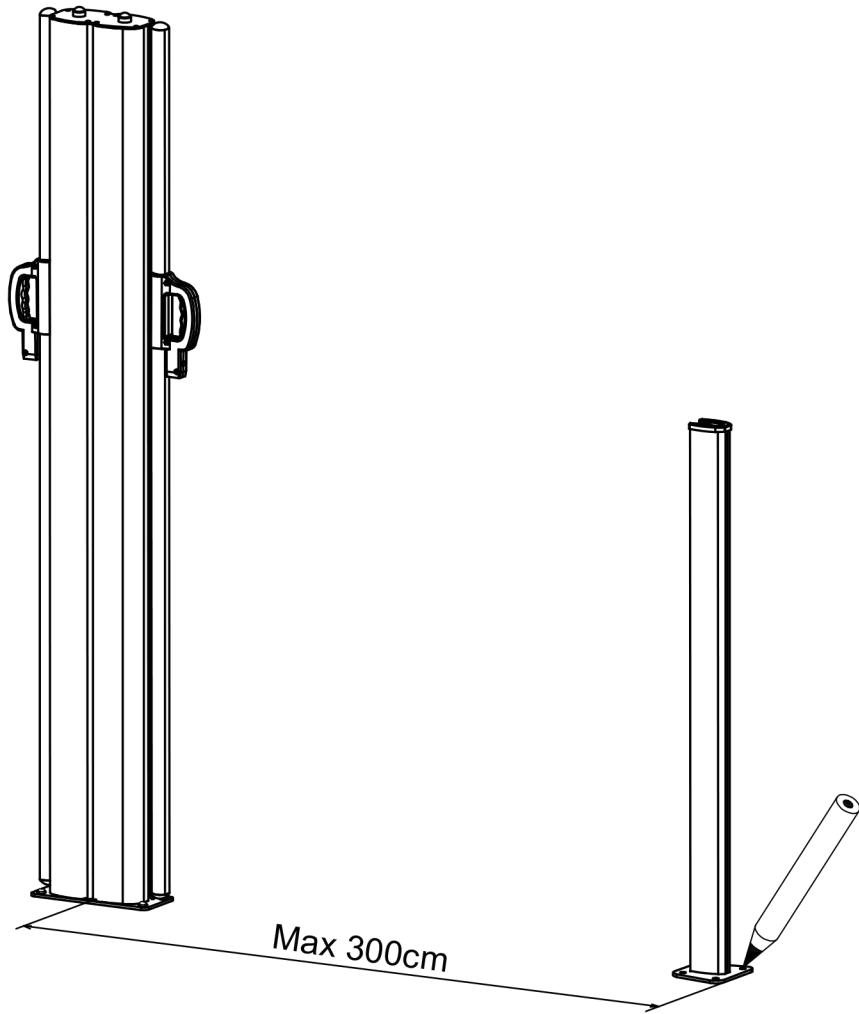

DANCOVER[®]

.com

Manual
for
Retractable Side Awning,
1,6x6m

Ref.	Parts	Qty
1.		1
2.		2
3.		12

4-Ø12×65mm

Contact information

Head office:

Dancover A/S
Nordre Strandvej 119 G
3150 Hellebæk
Denmark