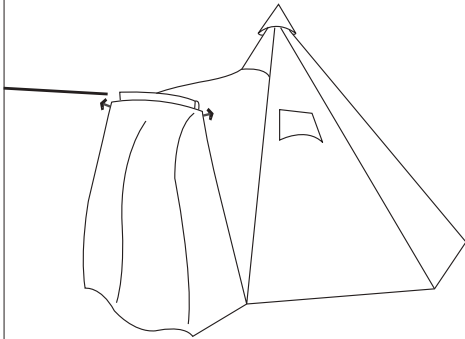

SET UP INSTRUCTION

1

2

3

4

5

6

7

8

9