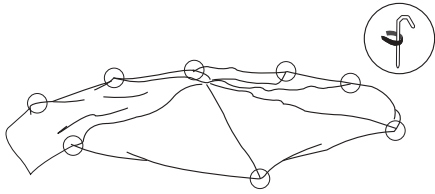

DANCOVER[®]

Manual
for
TentZing[®] Teepee XL

300cm

100cm

460cm

SET UP INSTRUCTION

1

2