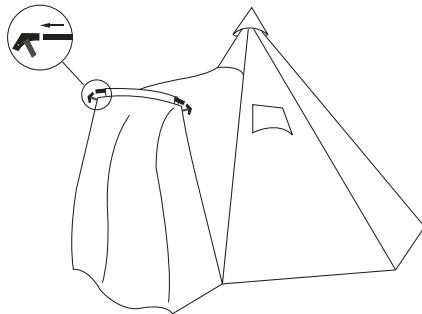

SET UP INSTRUCTION

1

2

3

4

5

6

7

8

9