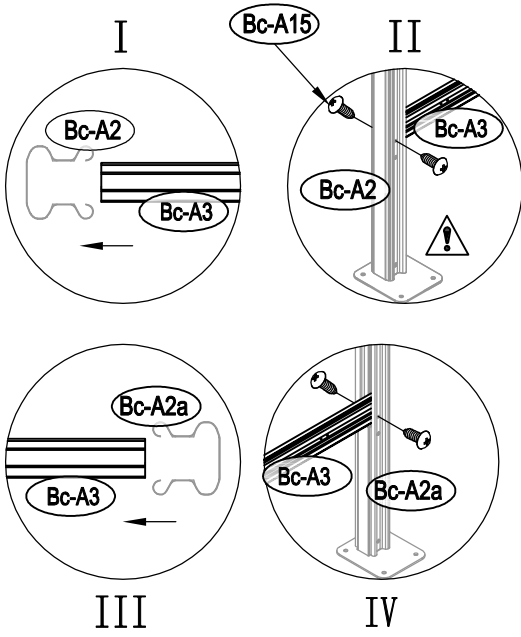

Manual
for
ProShed Bike Shed
1,8x2,03x1,93m

Metal Shed

OWNER'S MANUAL / Instructions for Assembly

Size:

Area of installation requirement:

1

2

3