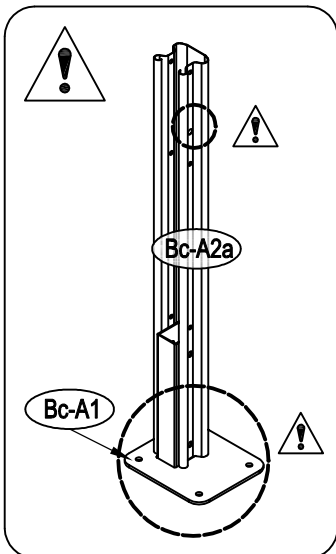

Manual
for
ProShed Bike Shed
1,8x2,03x1,93m

Metal Shed

OWNER'S MANUAL / Instructions for Assembly

Size:

Area of installation requirement:

1

2

3