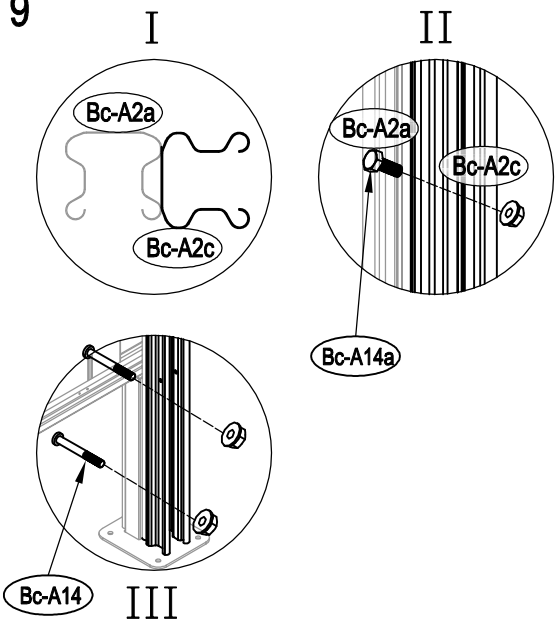

Manual
for
ProShed Bike Shed
1,8x2,03x1,93m

Metal Shed

OWNER'S MANUAL / Instructions for Assembly

Size:

Area of installation requirement:

1

2

3

4

5

6

7

8

9

10

11