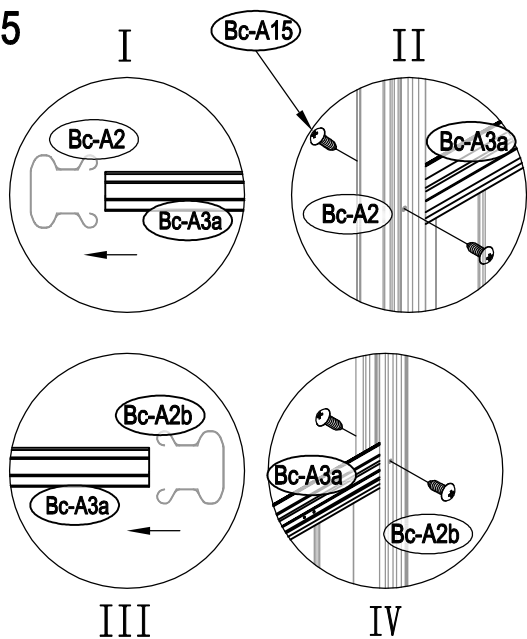

Manual
for
ProShed Bike Shed
1,8x2,03x1,93m

Metal Shed

OWNER'S MANUAL / Instructions for Assembly

Size:

Area of installation requirement:

1

2

3

12

13

14

15

16

17

18

19