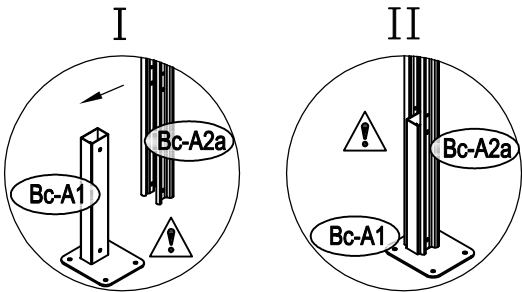

Manual
for
ProShed Bike Shed
1,8x2,03x1,93m

Metal Shed

OWNER'S MANUAL / Instructions for Assembly

Size:

Area of installation requirement:

1

2

3