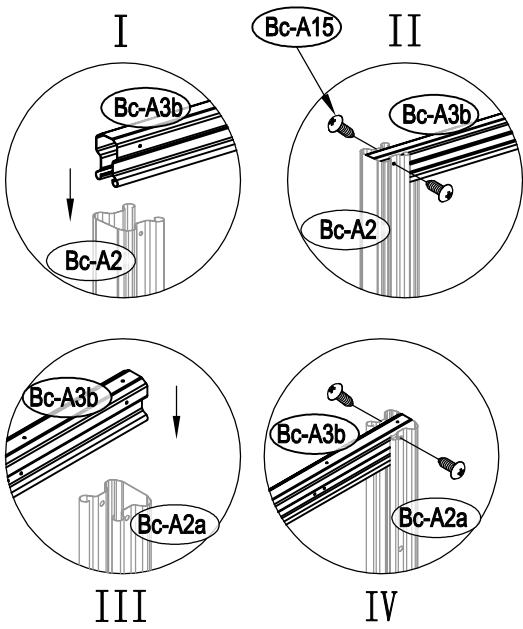

Manual
for
ProShed Bike Shed
1,8x2,03x1,93m

Metal Shed

OWNER'S MANUAL / Instructions for Assembly

Size:

Area of installation requirement:

1

2

3

4

5

6

7

8

9

10

11