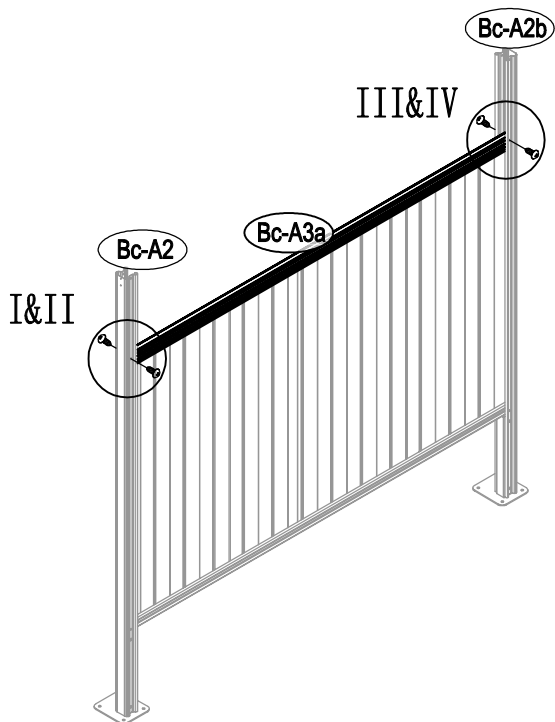

Manual
for
ProShed Bike Shed
1,8x2,03x1,93m

Metal Shed

OWNER'S MANUAL / Instructions for Assembly

Size:

Area of installation requirement:

1

2

3

12

13

14

15

16

17

18

19