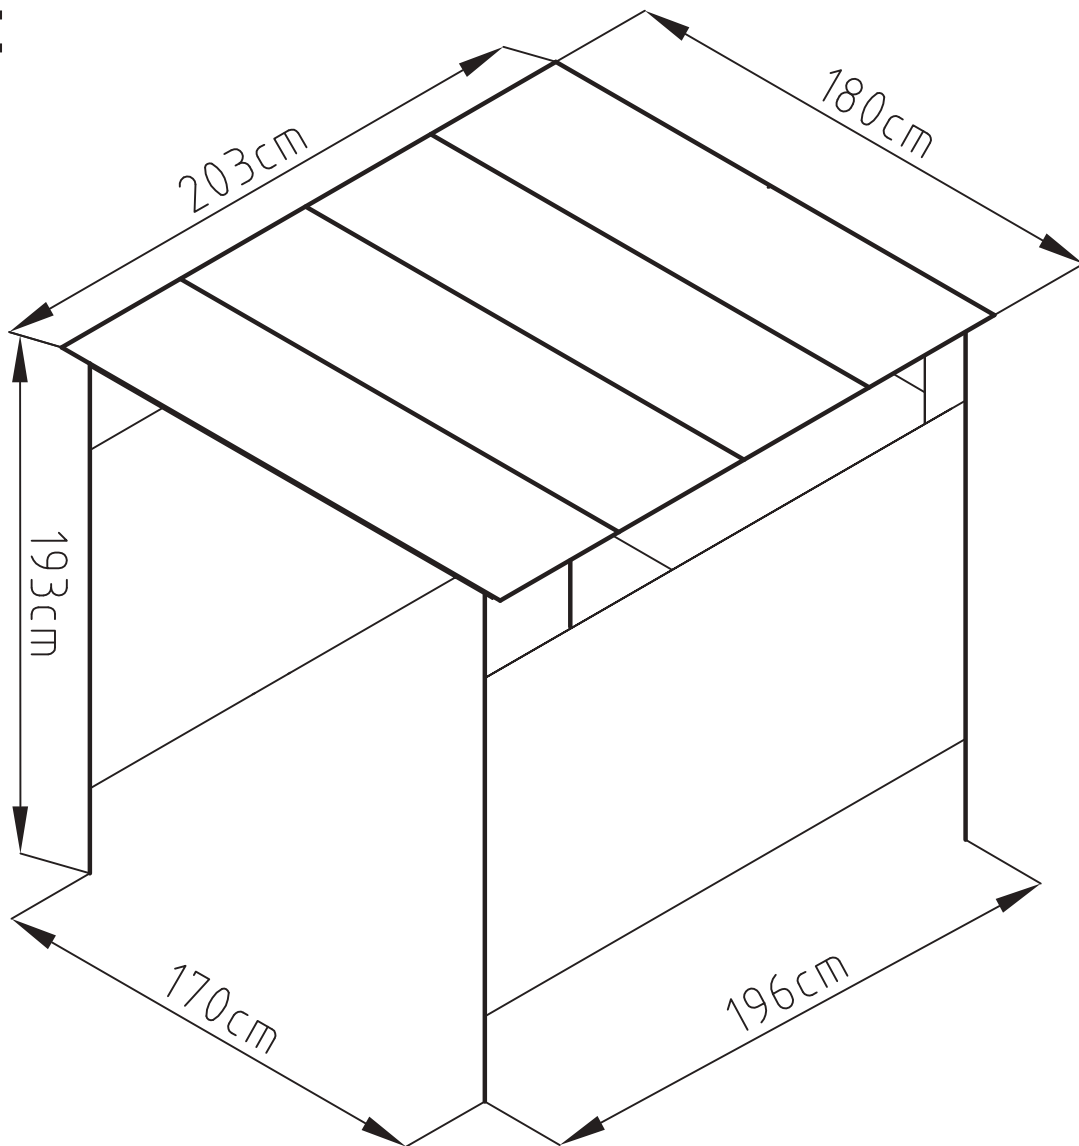

Manual
for
ProShed Bike Shed
1,8x2,03x1,93m

Metal Shed

OWNER'S MANUAL / Instructions for Assembly

Size:

Area of installation requirement:

1

2

3