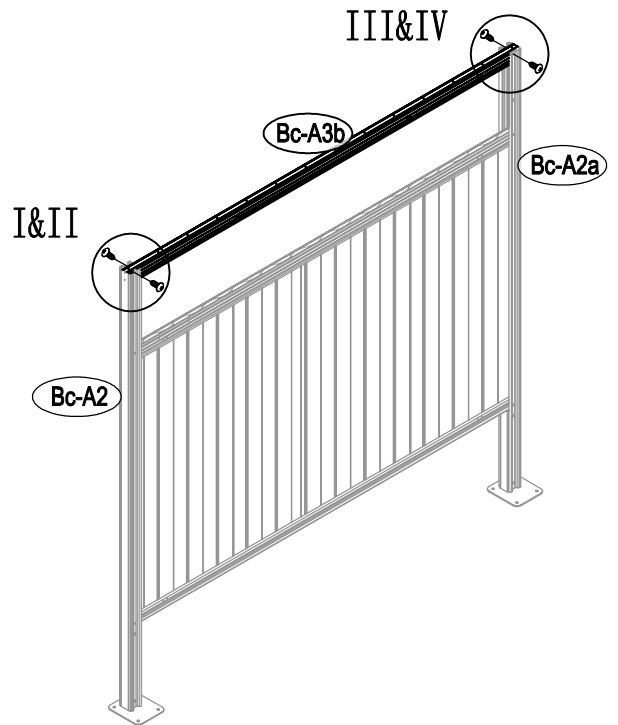

Manual
for
ProShed Bike Shed
1,8x2,03x1,93m

Metal Shed

OWNER'S MANUAL / Instructions for Assembly

Size:

Area of installation requirement:

1

2

3

4

5

6

7

8

9

10

11