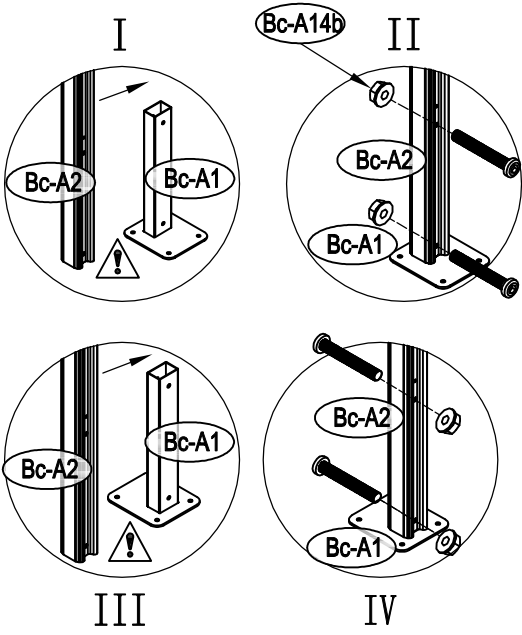

Manual
for
ProShed Bike Shed
1,8x2,03x1,93m

Metal Shed

OWNER'S MANUAL / Instructions for Assembly

Size:

Area of installation requirement:

1

2

3