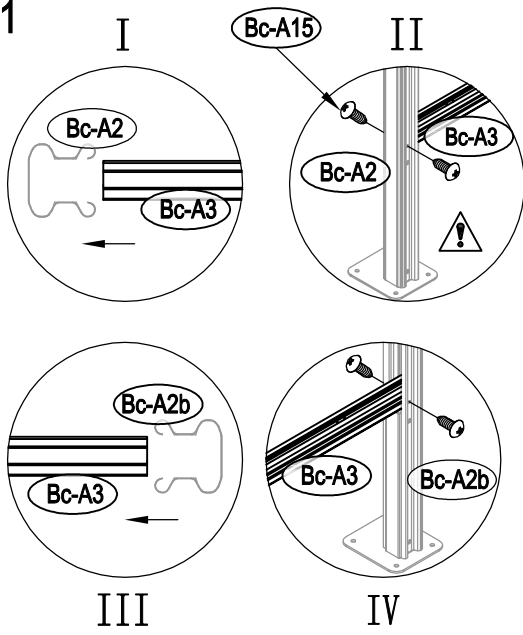

Manual
for
ProShed Bike Shed
1,8x2,03x1,93m

Metal Shed

OWNER'S MANUAL / Instructions for Assembly

Size:

Area of installation requirement:

1

2

3

4

5

6

7

8

9

10

11