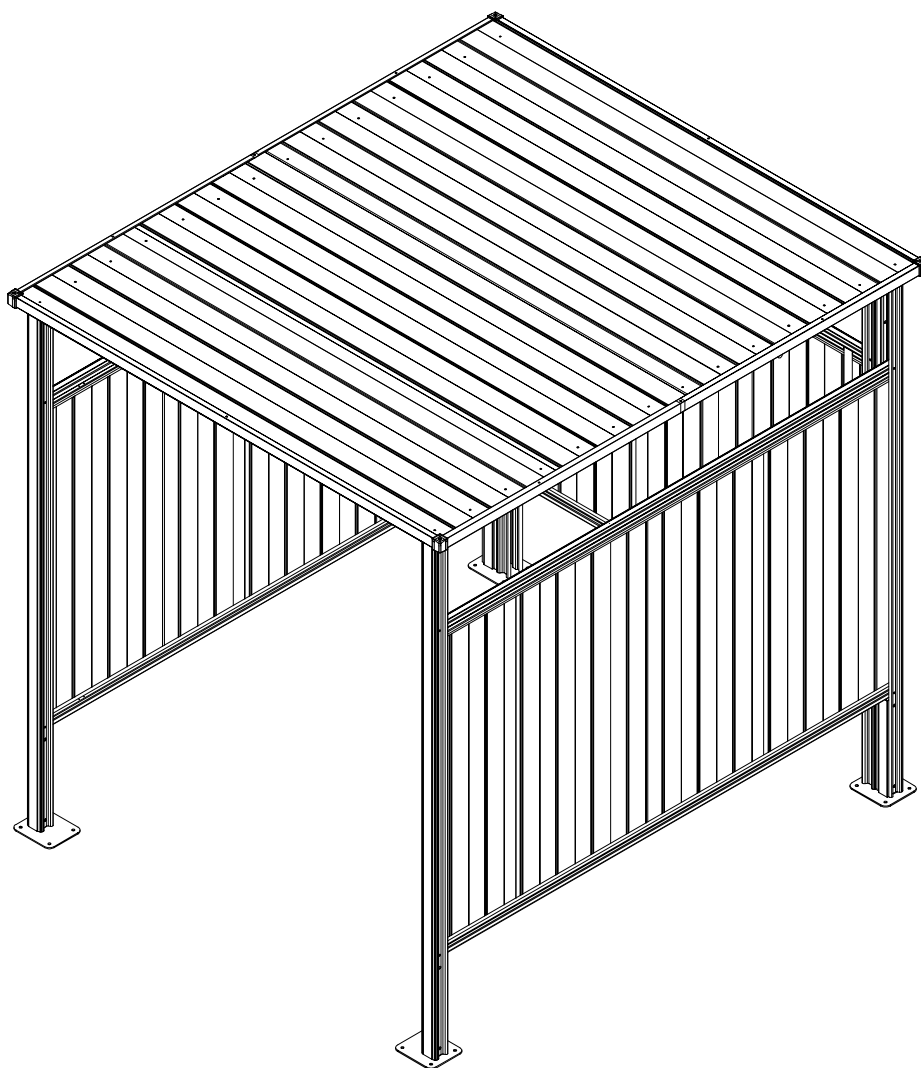

Manual
for
ProShed Bike Shed
1,8x2,03x1,93m

Metal Shed

OWNER'S MANUAL / Instructions for Assembly

Size:

Area of installation requirement:

1

2

3