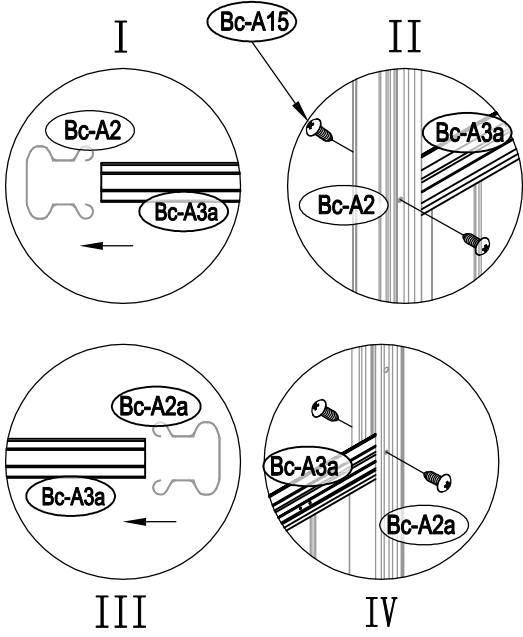

Manual
for
ProShed Bike Shed
1,8x2,03x1,93m

Metal Shed

OWNER'S MANUAL / Instructions for Assembly

Size:

Area of installation requirement:

1

2

3

4

5

6

7

8

9

10

11