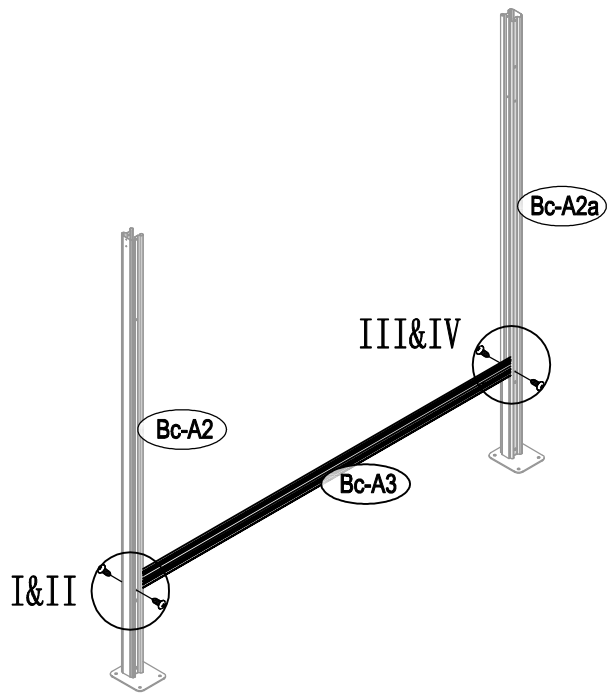

Manual
for
ProShed Bike Shed
1,8x2,03x1,93m

Metal Shed

OWNER'S MANUAL / Instructions for Assembly

Size:

Area of installation requirement:

1

2

3