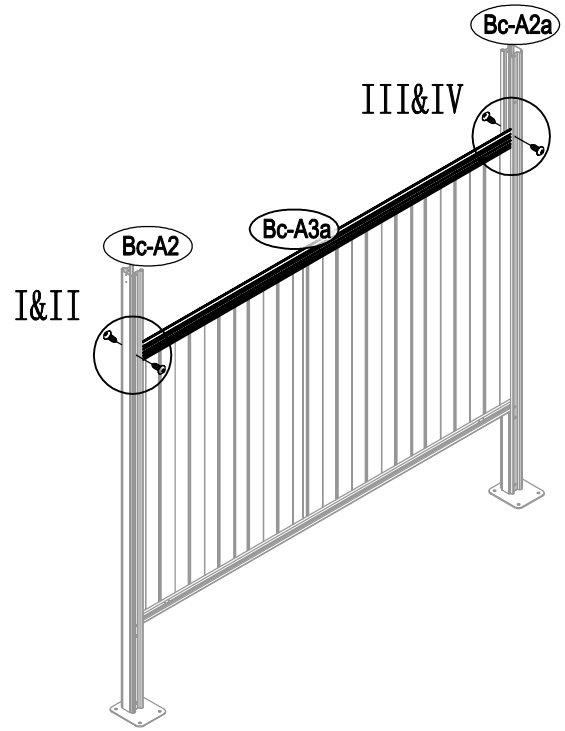

Manual
for
ProShed Bike Shed
1,8x2,03x1,93m

Metal Shed

OWNER'S MANUAL / Instructions for Assembly

Size:

Area of installation requirement:

1

2

3

4

5

6

7

8

9

10

11