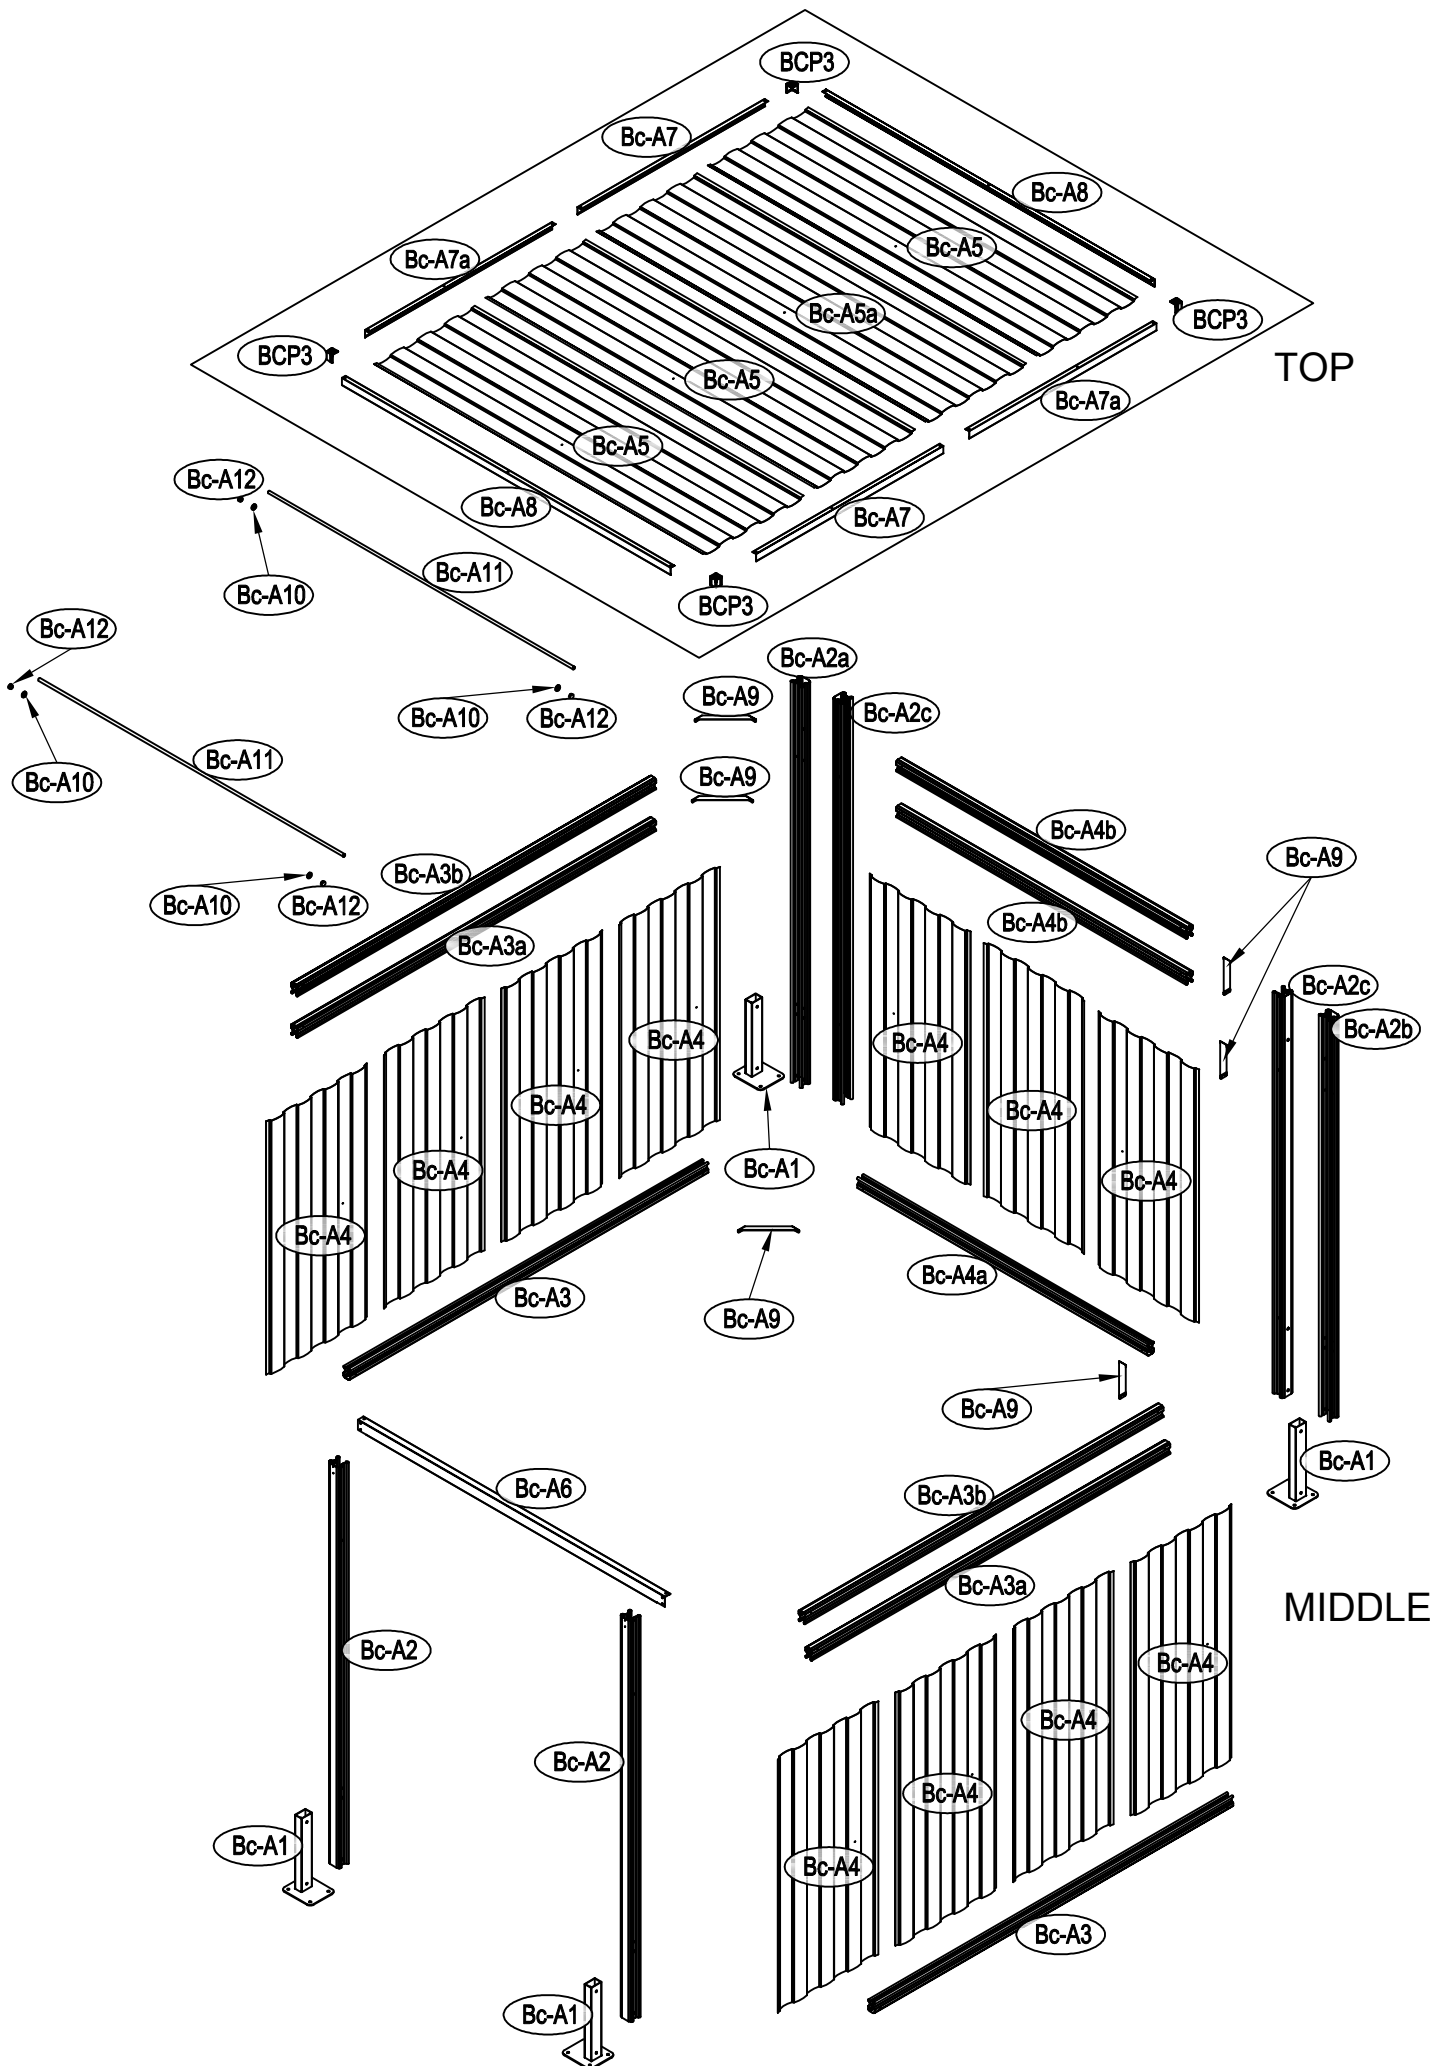

Manual
for
ProShed Bike Shed
1,8x2,03x1,93m

Metal Shed

OWNER'S MANUAL / Instructions for Assembly

Size:

Area of installation requirement:

1

2

3

12

13

14

15

16

17

18

19

20

21

22

23

24

25

26

27

28

29

30

31

32

33

34

35