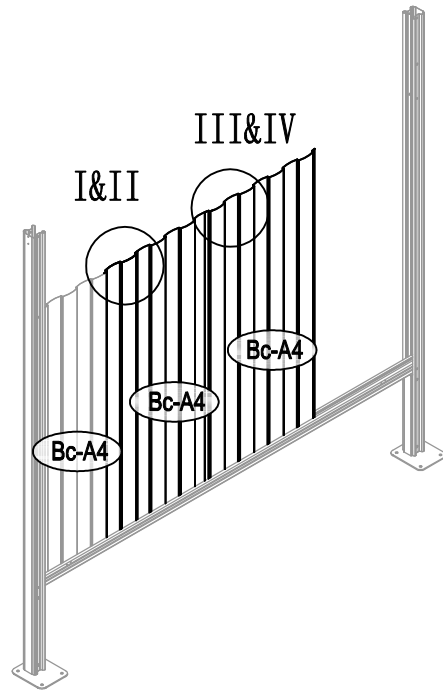

Manual
for
ProShed Bike Shed
1,8x2,03x1,93m

Metal Shed

OWNER'S MANUAL / Instructions for Assembly

Size:

Area of installation requirement:

1

2

3

4

5

6

7

8

9

10

11