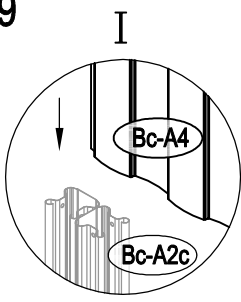

Manual
for
ProShed Bike Shed
1,8x2,03x1,93m

Metal Shed

OWNER'S MANUAL / Instructions for Assembly

Size:

Area of installation requirement:

1

2

3

12

13

14

15

16

17

18

19