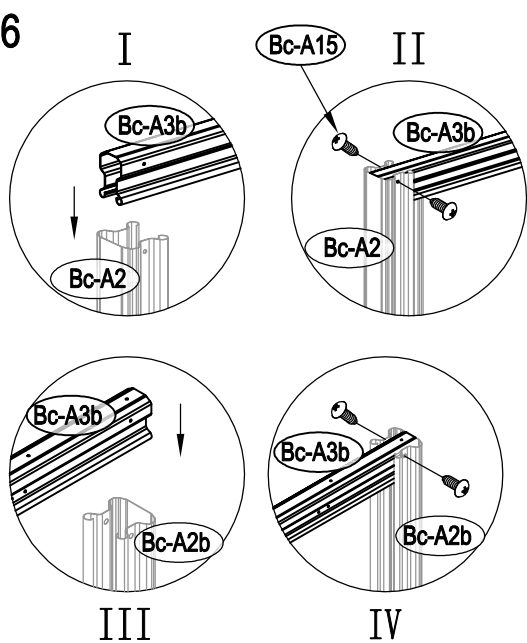

Manual
for
ProShed Bike Shed
1,8x2,03x1,93m

Metal Shed

OWNER'S MANUAL / Instructions for Assembly

Size:

Area of installation requirement:

1

2

3

12

13

14

15

16

17

18

19