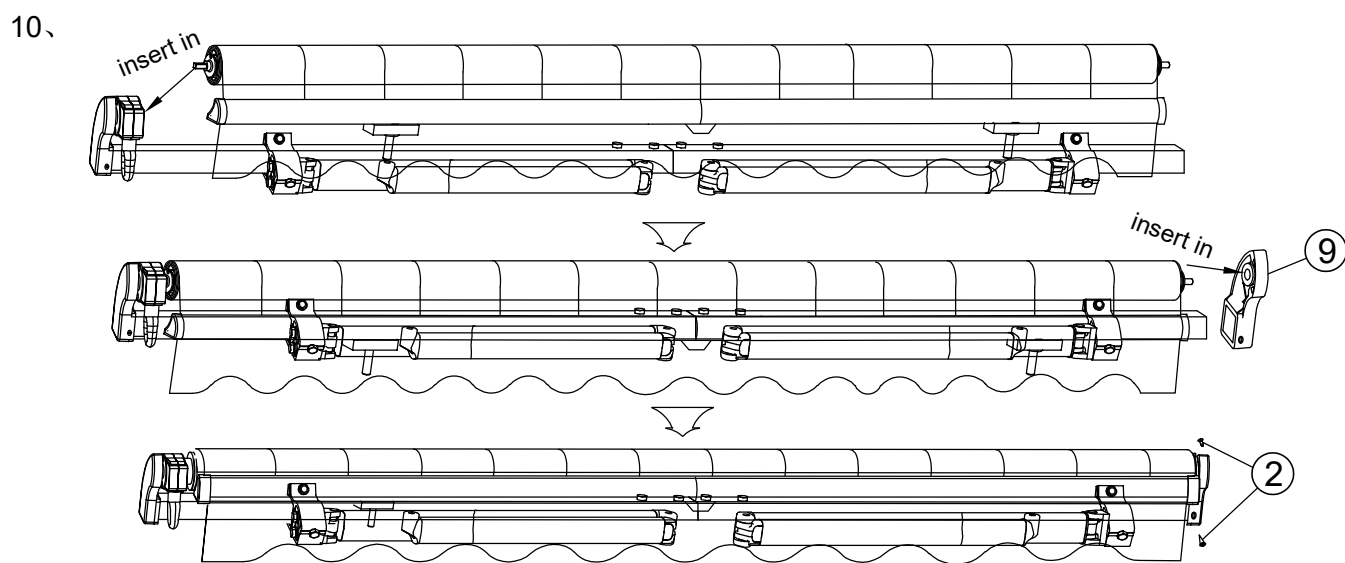

Please prepare below tools before installation:

Power drill with drilling bit of Ø12mm

Tape measure

Wrench

Screwdriver

Installation procedure

1、

2、

Check if the awning is level with the use of the spring level (28) on the front bar. Adjust the angle adjuster at either end by loosening the locking nuts of the angle adjuster, turn the jack bolt to adjust the pitch. Adjust the arm until the front profile is level. Tighten the locking nuts again to fix the level of awning.