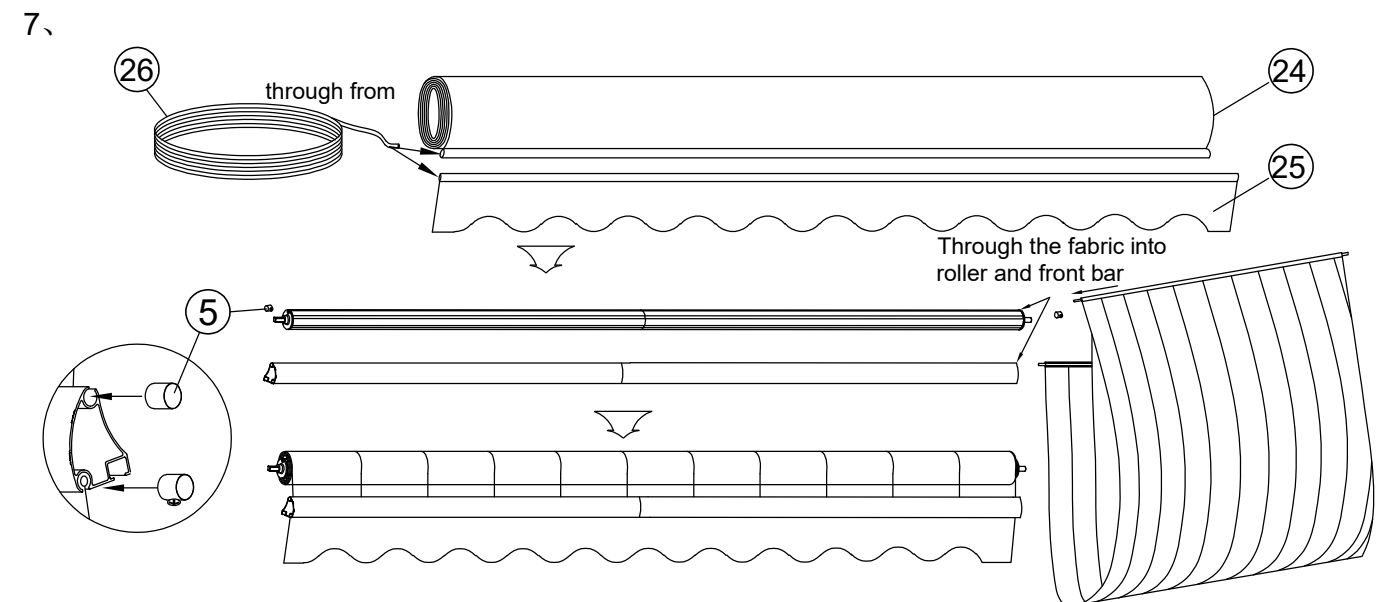

Please prepare below tools before installation:

Power drill with drilling bit of Ø12mm

Tape measure

Wrench

Screwdriver

Installation procedure

1、

2、

Check if the awning is level with the use of the spring level (28) on the front bar. Adjust the angle adjuster at either end by loosening the locking nuts of the angle adjuster, turn the jack bolt to adjust the pitch. Adjust the arm until the front profile is level. Tighten the locking nuts again to fix the level of awning.