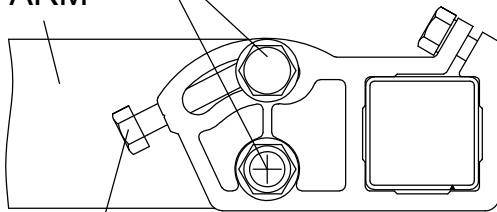

Please prepare below tools before installation:

Power drill with drilling bit of Ø12mm

Tape measure

Wrench

Screwdriver

Installation procedure

1、

2、

12、

13、

14、

15、

①

LOCKING NUTS

ARM

JACK BOLT

Check if the awning is level with the use of the spring level (28) on the front bar. Adjust the angle adjuster at either end by loosening the locking nuts of the angle adjuster, turn the jack bolt to adjust the pitch. Adjust the arm until the front profile is level. Tighten the locking nuts again to fix the level of awning.