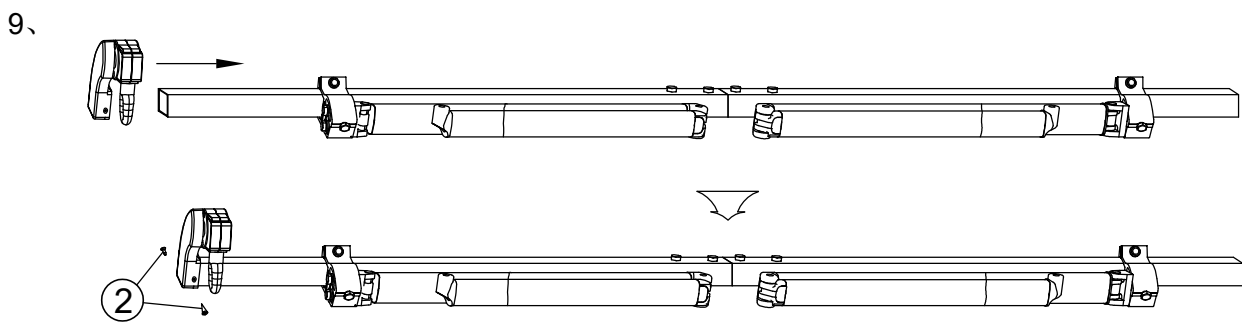

- ⑥-3 x1
 - ⑦ x12
 - ⑧ x1
 - ⑨ x1
 - ⑩ x4
 - ⑪ x4
 - ⑫ x2
- 
- ST4×15 M12X45 Ø12.5

- ⑬-1 x2
 - ⑬-2 x1
 - ⑭ x3
 - ⑮ x6
 - ⑯ x4
 - ⑰ x4
 - ⑱ x4
- 
- M6×50 Ø6.5 M6

- ⑲ x1
 - ⑳ x1
 - ㉑ x2
 - ㉒ x2
- 
- M8

- ㉓ x1
 - ㉔ ㉕ x1
 - ㉖ x3
- 

Please prepare below tools before installation:

Power drill with drilling bit of Ø12mm

Tape measure

Wrench

Screwdriver

Installation procedure

1、

2、

12、

13、

14、

15、

①

LOCKING NUTS

ARM

JACK BOLT

Check if the awning is level with the use of the spring level (28) on the front bar. Adjust the angle adjuster at either end by loosening the locking nuts of the angle adjuster, turn the jack bolt to adjust the pitch. Adjust the arm until the front profile is level. Tighten the locking nuts again to fix the level of awning.