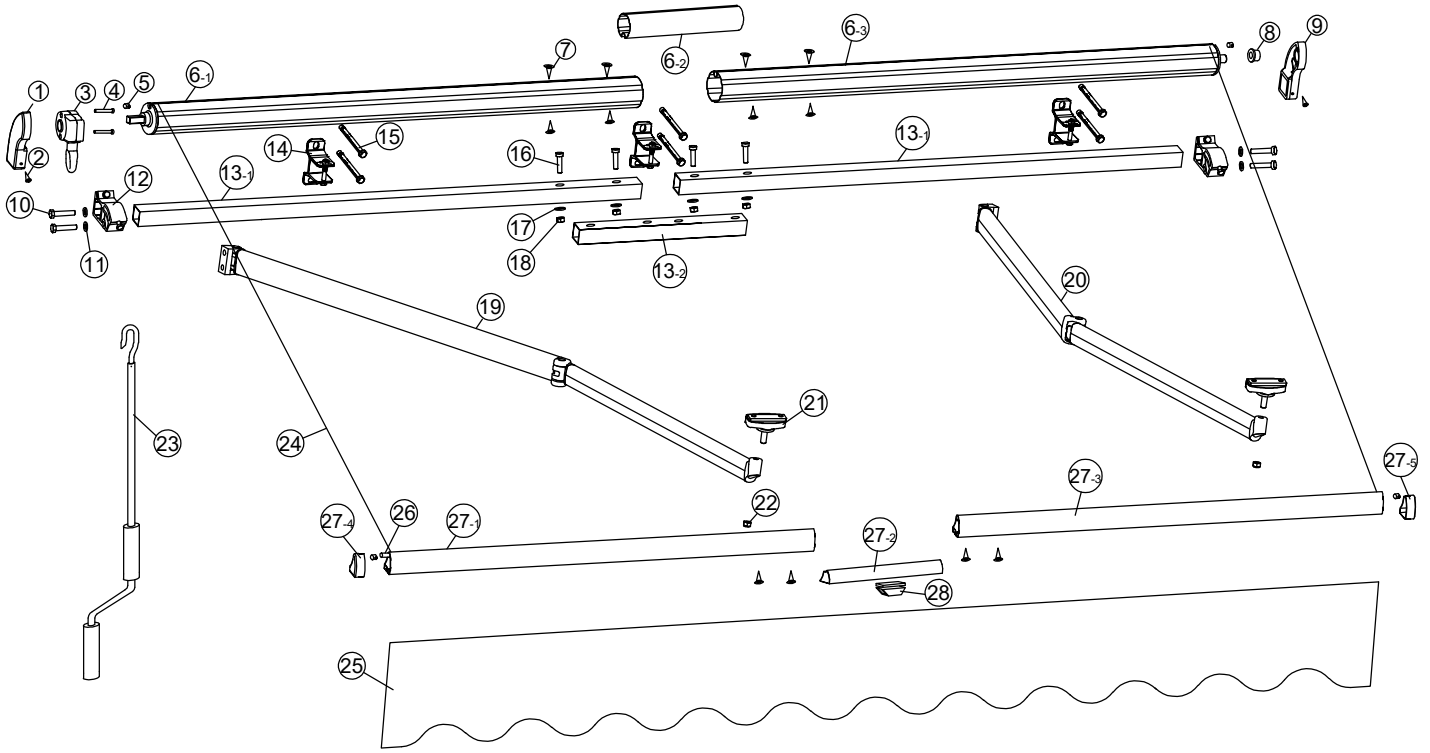

DANCOVER[®]

.com

Manual
for
Retractable Awning 3,95x2,5m
w/Crank Handle

Retractable Awning
3.95×2.5m

Accessories and required tools

- ① x1
 - ② x4
 - ③ x1
 - ④ x2
 - ⑤ x6
 - ⑥-1 x1
 - ⑥-2 x1
- 
- ST5×15 M6×40

- ⑥-3 x1
 - ⑦ x12
 - ⑧ x1
 - ⑨ x1
 - ⑩ x4
 - ⑪ x4
 - ⑫ x2
- 
- ST4×15 M12X45 Ø12.5

- ⑬-1 x2
 - ⑬-2 x1
 - ⑭ x3
 - ⑮ x6
 - ⑯ x4
 - ⑰ x4
 - ⑱ x4
- 
- M6×50 Ø6.5 M6

- ⑲ x1
 - ⑳ x1
 - ㉑ x2
 - ㉒ x2
- 
- M8

- ㉓ x1
 - ㉔ ㉕ x1
 - ㉖ x3
- 

Please prepare below tools before installation:

Power drill with drilling bit of Ø12mm

Tape measure

Wrench

Screwdriver

Installation procedure

1、

2、

Check if the awning is level with the use of the spring level (28) on the front bar. Adjust the angle adjuster at either end by loosening the locking nuts of the angle adjuster, turn the jack bolt to adjust the pitch. Adjust the arm until the front profile is level. Tighten the locking nuts again to fix the level of awning.