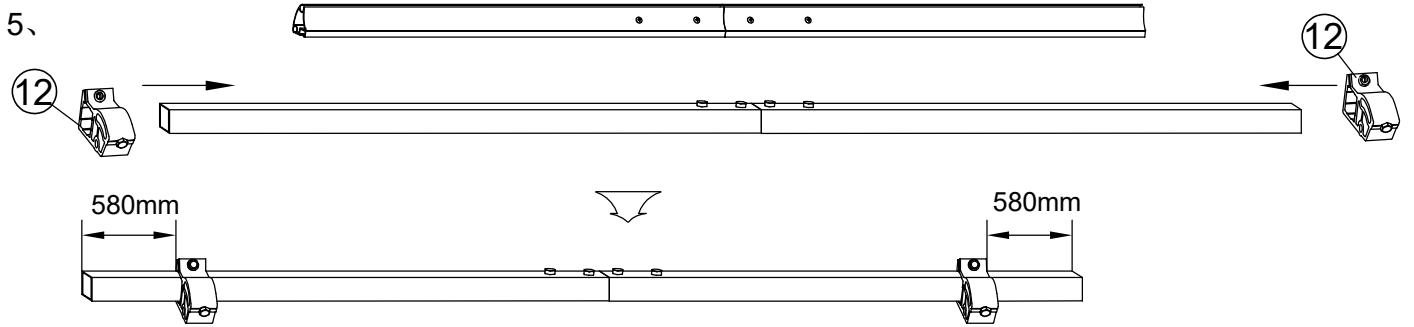

- ⑥-3 x1
 - ⑦ x12
 - ⑧ x1
 - ⑨ x1
 - ⑩ x4
 - ⑪ x4
 - ⑫ x2
- 
- ST4×15 M12X45 Ø12.5

- ⑬-1 x2
 - ⑬-2 x1
 - ⑭ x3
 - ⑮ x6
 - ⑯ x4
 - ⑰ x4
 - ⑱ x4
- 
- M6×50 Ø6.5 M6

- ⑲ x1
 - ⑳ x1
 - ㉑ x2
 - ㉒ x2
- 
- M8

- ㉓ x1
 - ㉔ ㉕ x1
 - ㉖ x3
- 

Please prepare below tools before installation:

Power drill with drilling bit of Ø12mm

Tape measure

Wrench

Screwdriver

Installation procedure

1、

2、

Check if the awning is level with the use of the spring level (28) on the front bar. Adjust the angle adjuster at either end by loosening the locking nuts of the angle adjuster, turn the jack bolt to adjust the pitch. Adjust the arm until the front profile is level. Tighten the locking nuts again to fix the level of awning.