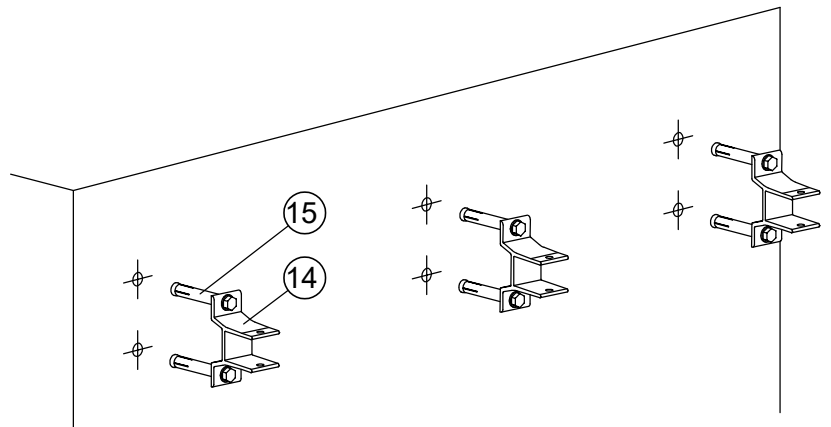

Please prepare below tools before installation:

Power drill with drilling bit of Ø12mm

Tape measure

Wrench

Screwdriver

Installation procedure

1、

2、

12、

13、

14、

15、

①

LOCKING NUTS

ARM

JACK BOLT

Check if the awning is level with the use of the spring level (28) on the front bar. Adjust the angle adjuster at either end by loosening the locking nuts of the angle adjuster, turn the jack bolt to adjust the pitch. Adjust the arm until the front profile is level. Tighten the locking nuts again to fix the level of awning.