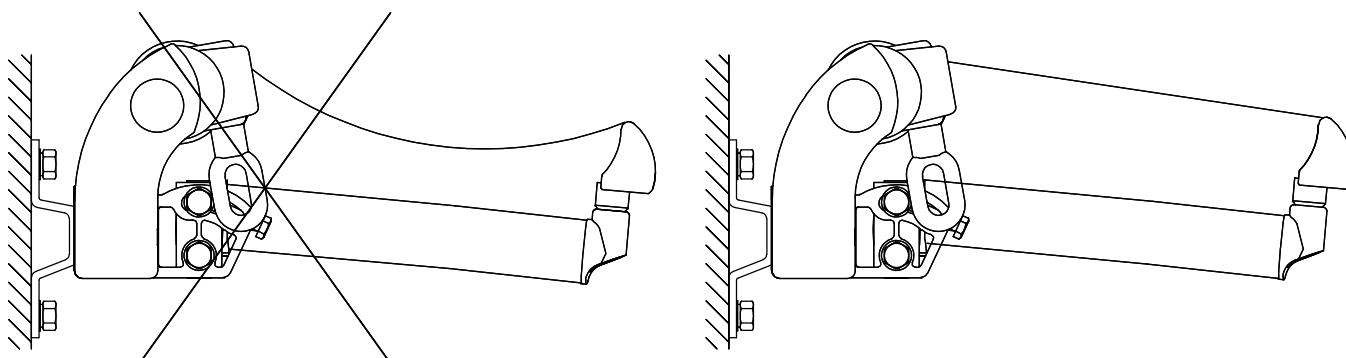

15、

①

LOCKING NUTS

ARM

JACK BOLT

Check if the awning is level with the use of the spring level (28) on the front bar. Adjust the angle adjuster at either end by loosening the locking nuts of the angle adjuster, turn the jack bolt to adjust the pitch. Adjust the arm until the front profile is level. Tighten the locking nuts again to fix the level of awning.

To adjust the inclination of the awning, adjust the angle adjuster on both arm shoulders to achieve the desired inclination. Fix the locking nuts when the awning is level.

②

Warning: When the front bar touches the end cap shown in the image, do not try to bring them closer. Otherwise, the product may be damaged.

③