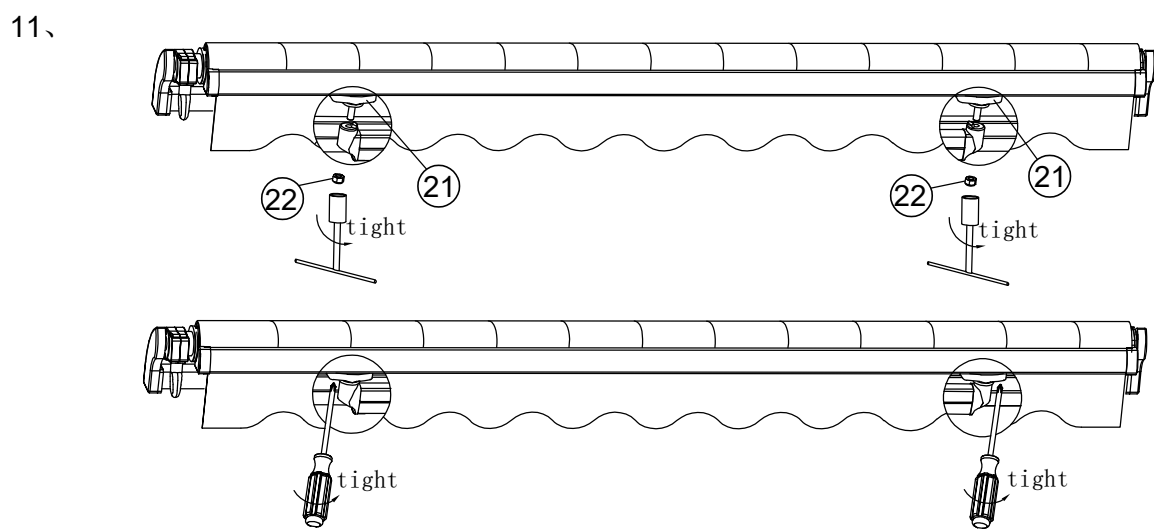

Please prepare below tools before installation:

Power drill with drilling bit of Ø12mm

Tape measure

Wrench

Screwdriver

Installation procedure

1、

2、

12、

13、

14、

15、

①

LOCKING NUTS

ARM

JACK BOLT

Check if the awning is level with the use of the spring level (28) on the front bar. Adjust the angle adjuster at either end by loosening the locking nuts of the angle adjuster, turn the jack bolt to adjust the pitch. Adjust the arm until the front profile is level. Tighten the locking nuts again to fix the level of awning.