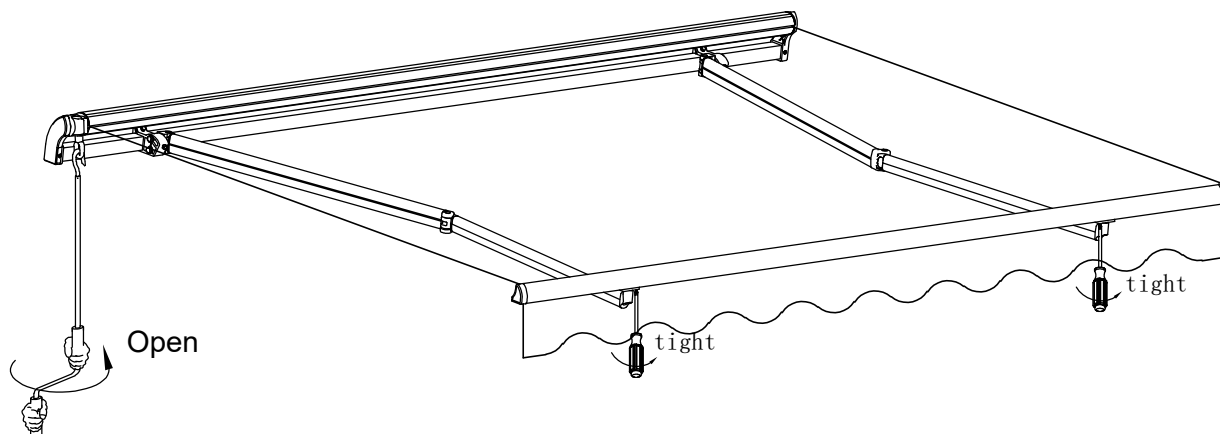

15、

①

LOCKING NUTS

ARM

JACK BOLT

Check if the awning is level with the use of the spring level (28) on the front bar. Adjust the angle adjuster at either end by loosening the locking nuts of the angle adjuster, turn the jack bolt to adjust the pitch. Adjust the arm until the front profile is level. Tighten the locking nuts again to fix the level of awning.

To adjust the inclination of the awning, adjust the angle adjuster on both arm shoulders to achieve the desired inclination. Fix the locking nuts when the awning is level.

②

Warning: When the front bar touches the end cap shown in the image, do not try to bring them closer. Otherwise, the product may be damaged.

③