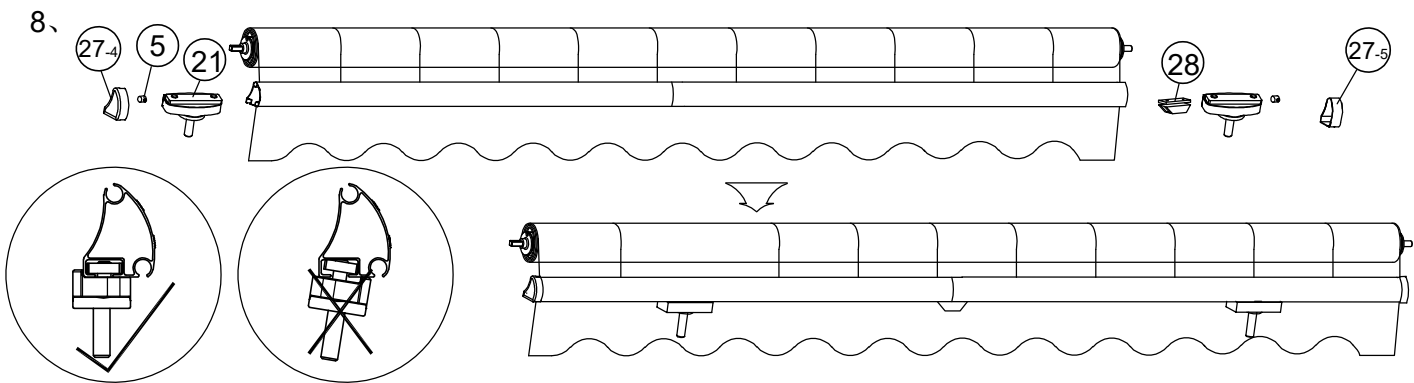

Please prepare below tools before installation:

Power drill with drilling bit of Ø12mm

Tape measure

Wrench

Screwdriver

Installation procedure

1、

2、

Check if the awning is level with the use of the spring level (28) on the front bar. Adjust the angle adjuster at either end by loosening the locking nuts of the angle adjuster, turn the jack bolt to adjust the pitch. Adjust the arm until the front profile is level. Tighten the locking nuts again to fix the level of awning.