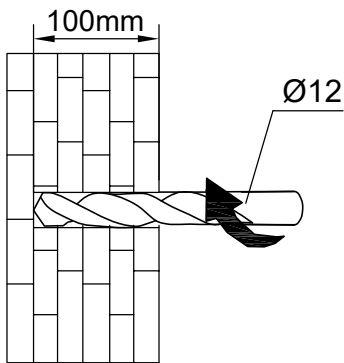

- ⑥-3 x1
 - ⑦ x12
 - ⑧ x1
 - ⑨ x1
 - ⑩ x4
 - ⑪ x4
 - ⑫ x2
- 
- ST4×15 M12X45 Ø12.5

- ⑬-1 x2
 - ⑬-2 x1
 - ⑭ x3
 - ⑮ x6
 - ⑯ x4
 - ⑰ x4
 - ⑱ x4
- 
- M6×50 Ø6.5 M6

- ⑲ x1
 - ⑳ x1
 - ㉑ x2
 - ㉒ x2
- 
- M8

- ㉓ x1
 - ㉔ ㉕ x1
 - ㉖ x3
- 

Please prepare below tools before installation:

Power drill with drilling bit of Ø12mm

Tape measure

Wrench

Screwdriver

Installation procedure

1、

2、

12、

13、

14、

15、

①

LOCKING NUTS

ARM

JACK BOLT