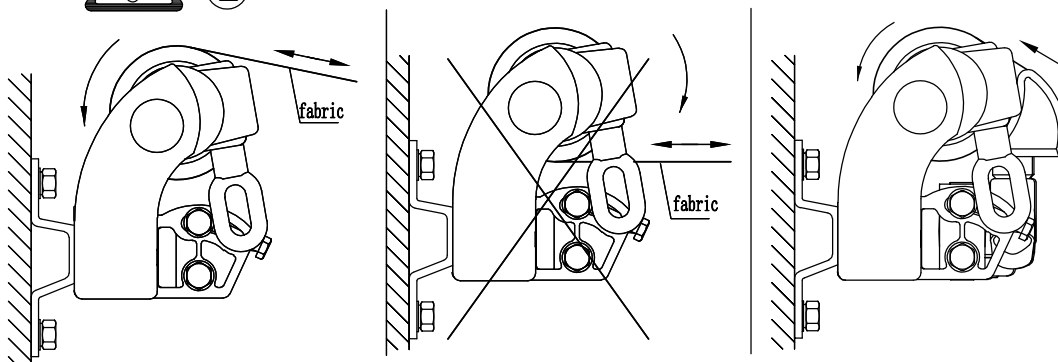

JACK BOLT

Check if the awning is level with the use of the spring level (28) on the front bar. Adjust the angle adjuster at either end by loosening the locking nuts of the angle adjuster, turn the jack bolt to adjust the pitch. Adjust the arm until the front profile is level. Tighten the locking nuts again to fix the level of awning.

To adjust the inclination of the awning, adjust the angle adjuster on both arm shoulders to achieve the desired inclination. Fix the locking nuts when the awning is level.

②

Warning: When the front bar touches the end cap shown in the image, do not try to bring them closer. Otherwise, the product may be damaged.

③