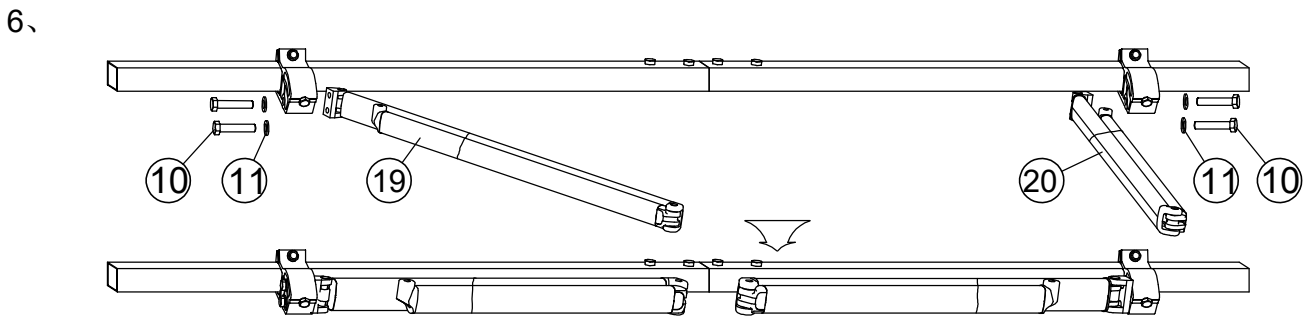

- ⑥-3 x1
 - ⑦ x12
 - ⑧ x1
 - ⑨ x1
 - ⑩ x4
 - ⑪ x4
 - ⑫ x2
- 
- ST4×15 M12X45 Ø12.5

- ⑬-1 x2
 - ⑬-2 x1
 - ⑭ x3
 - ⑮ x6
 - ⑯ x4
 - ⑰ x4
 - ⑱ x4
- 
- M6×50 Ø6.5 M6

- ⑲ x1
 - ⑳ x1
 - ㉑ x2
 - ㉒ x2
- 
- M8

- ㉓ x1
 - ㉔ ㉕ x1
 - ㉖ x3
- 

Please prepare below tools before installation:

Power drill with drilling bit of Ø12mm

Tape measure

Wrench

Screwdriver

Installation procedure

1、

2、

12、

13、

14、

15、

①

LOCKING NUTS

ARM

JACK BOLT

Check if the awning is level with the use of the spring level (28) on the front bar. Adjust the angle adjuster at either end by loosening the locking nuts of the angle adjuster, turn the jack bolt to adjust the pitch. Adjust the arm until the front profile is level. Tighten the locking nuts again to fix the level of awning.