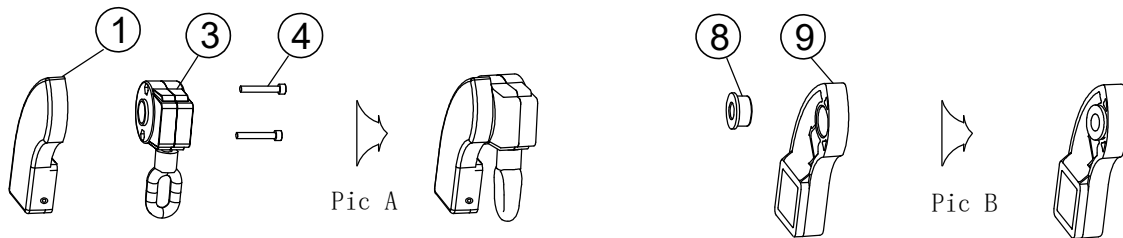

Please prepare below tools before installation:

Power drill with drilling bit of Ø12mm

Tape measure

Wrench

Screwdriver

Installation procedure

1、

2、

12、

13、

14、

15、

①

LOCKING NUTS

ARM

JACK BOLT

Check if the awning is level with the use of the spring level (28) on the front bar. Adjust the angle adjuster at either end by loosening the locking nuts of the angle adjuster, turn the jack bolt to adjust the pitch. Adjust the arm until the front profile is level. Tighten the locking nuts again to fix the level of awning.