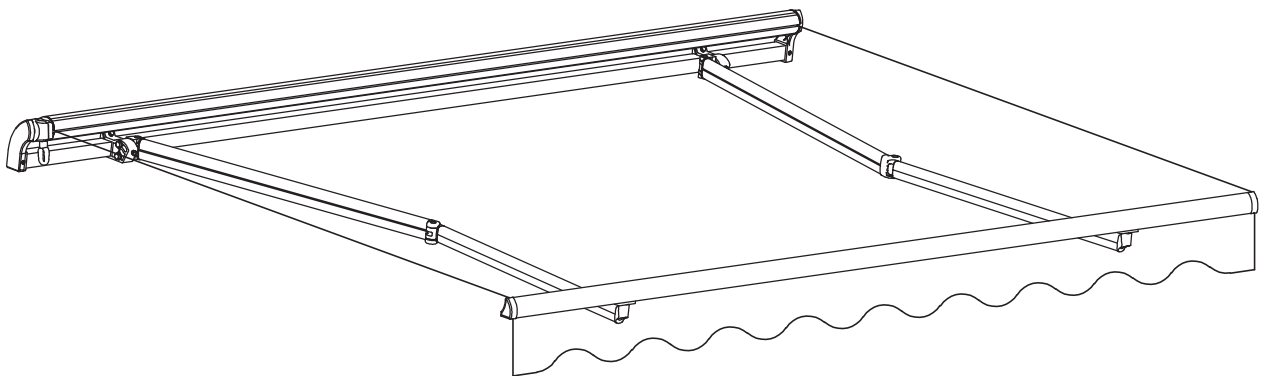

DANCOVER[®]

.com

Manual
for
Retractable Awning 3,95x2,5m
w/Crank Handle

Retractable Awning
3.95×2.5m

Accessories and required tools

- ① x1
 - ② x4
 - ③ x1
 - ④ x2
 - ⑤ x6
 - ⑥-1 x1
 - ⑥-2 x1
- 
- ST5×15 M6×40

- ⑥-3 x1
 - ⑦ x12
 - ⑧ x1
 - ⑨ x1
 - ⑩ x4
 - ⑪ x4
 - ⑫ x2
- 
- ST4×15 M12X45 Ø12.5

- ⑬-1 x2
 - ⑬-2 x1
 - ⑭ x3
 - ⑮ x6
 - ⑯ x4
 - ⑰ x4
 - ⑱ x4
- 
- M6×50 Ø6.5 M6

- ⑲ x1
 - ⑳ x1
 - ㉑ x2
 - ㉒ x2
- 
- M8

- ㉓ x1
 - ㉔ ㉕ x1
 - ㉖ x3
- 