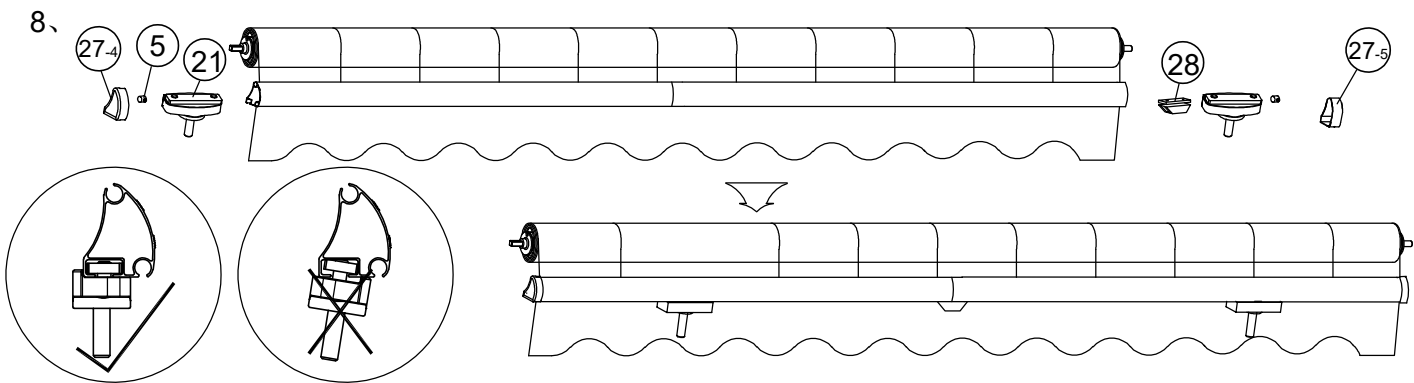

Tape measure

Wrench

Screwdriver

Installation procedure

1、

2、

12、

13、

14、

15、

①

LOCKING NUTS

ARM

JACK BOLT

Check if the awning is level with the use of the spring level (28) on the front bar. Adjust the angle adjuster at either end by loosening the locking nuts of the angle adjuster, turn the jack bolt to adjust the pitch. Adjust the arm until the front profile is level. Tighten the locking nuts again to fix the level of awning.