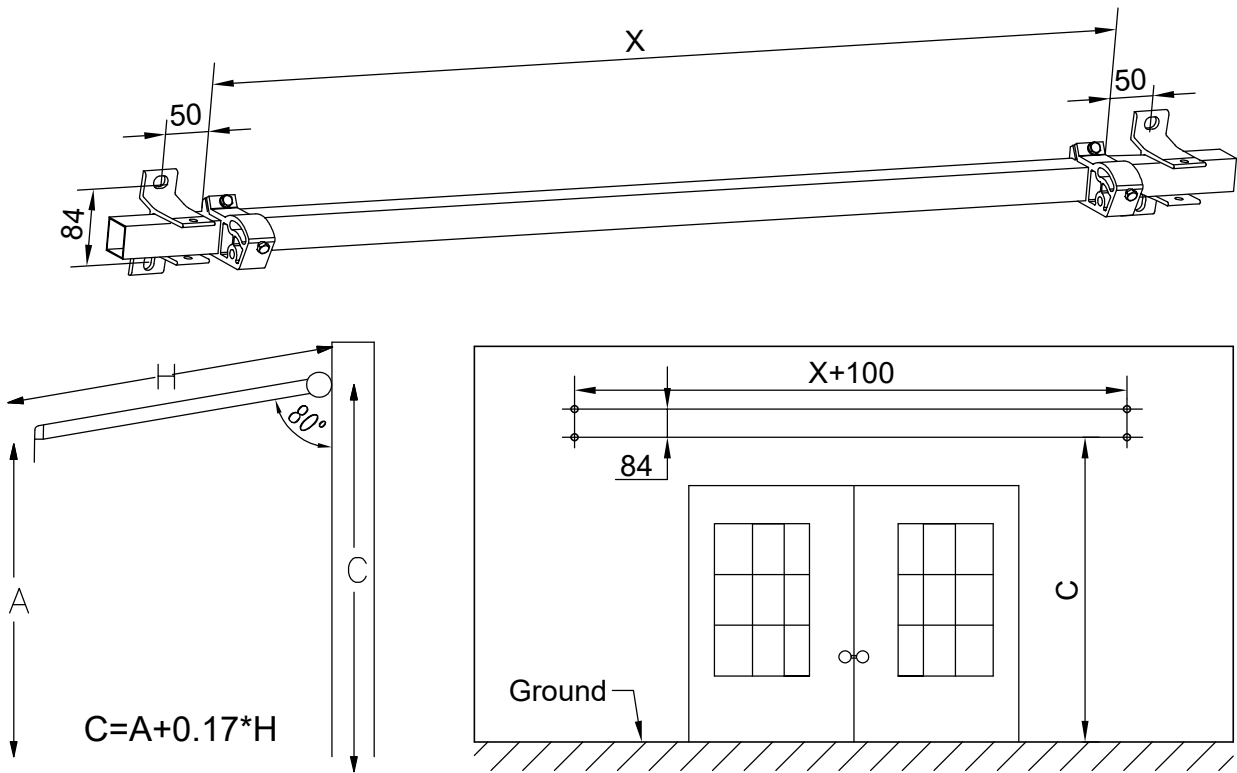

Tape measure

Wrench

Screwdriver

Installation procedure

1、

2、

12、

13、

14、

15、

①

LOCKING NUTS

ARM

JACK BOLT

Check if the awning is level with the use of the spring level (28) on the front bar. Adjust the angle adjuster at either end by loosening the locking nuts of the angle adjuster, turn the jack bolt to adjust the pitch. Adjust the arm until the front profile is level. Tighten the locking nuts again to fix the level of awning.