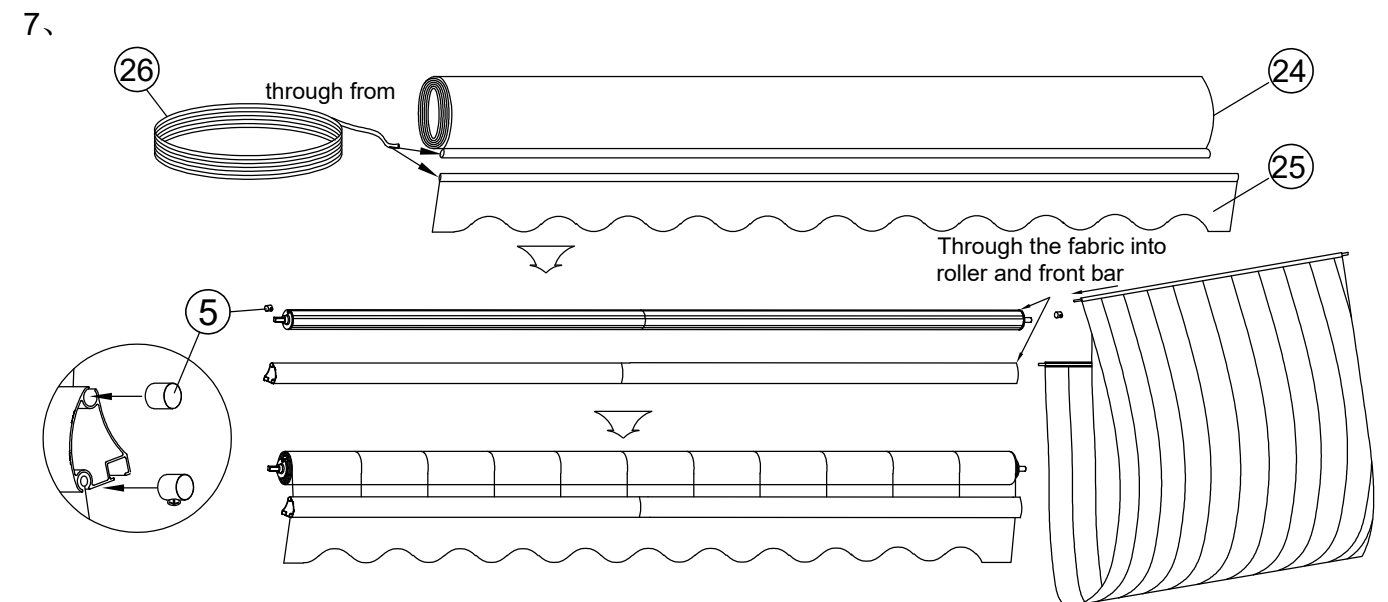

Tape measure

Wrench

Screwdriver

Installation procedure

1、

2、

12、

13、

14、

15、

①

LOCKING NUTS

ARM

JACK BOLT

Check if the awning is level with the use of the spring level (28) on the front bar. Adjust the angle adjuster at either end by loosening the locking nuts of the angle adjuster, turn the jack bolt to adjust the pitch. Adjust the arm until the front profile is level. Tighten the locking nuts again to fix the level of awning.