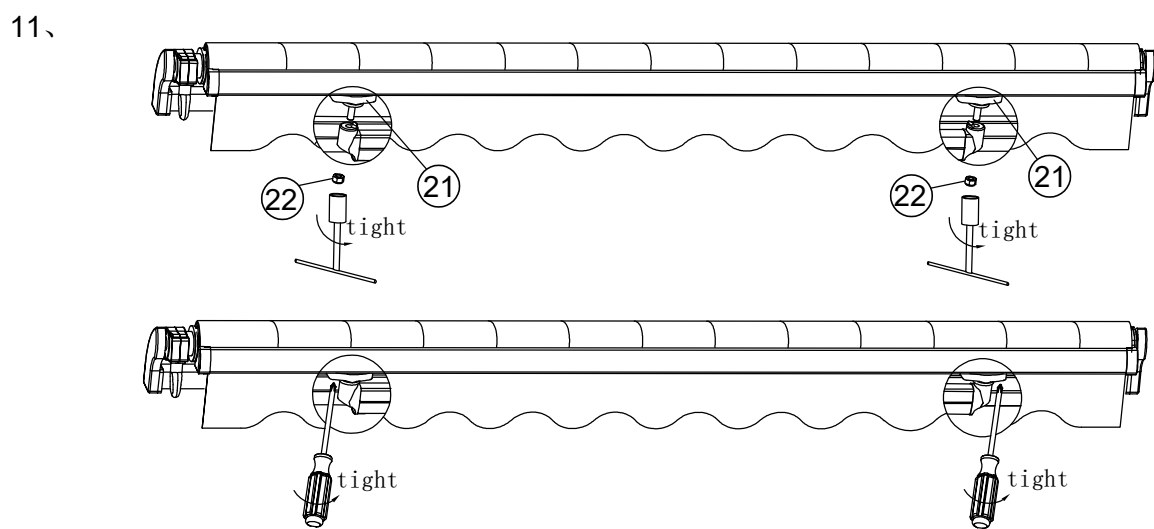

Tape measure

Wrench

Screwdriver

Installation procedure

1、

2、

12、

13、

14、

15、

①

LOCKING NUTS

ARM

JACK BOLT

Check if the awning is level with the use of the spring level (28) on the front bar. Adjust the angle adjuster at either end by loosening the locking nuts of the angle adjuster, turn the jack bolt to adjust the pitch. Adjust the arm until the front profile is level. Tighten the locking nuts again to fix the level of awning.