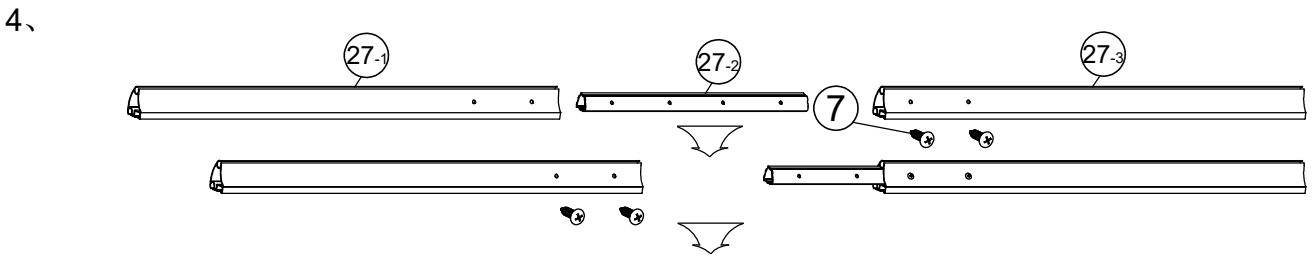

Tape measure

Wrench

Screwdriver

Installation procedure

1、

2、

12、

13、

14、

15、

①

LOCKING NUTS

ARM

JACK BOLT

Check if the awning is level with the use of the spring level (28) on the front bar. Adjust the angle adjuster at either end by loosening the locking nuts of the angle adjuster, turn the jack bolt to adjust the pitch. Adjust the arm until the front profile is level. Tighten the locking nuts again to fix the level of awning.