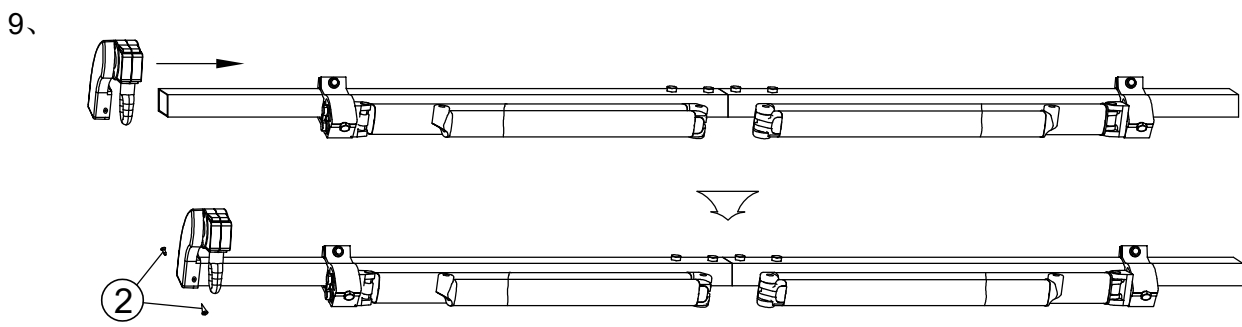

Tape measure

Wrench

Screwdriver

Installation procedure

1、

2、

12、

13、

14、

15、

①

LOCKING NUTS

ARM

JACK BOLT

Check if the awning is level with the use of the spring level (28) on the front bar. Adjust the angle adjuster at either end by loosening the locking nuts of the angle adjuster, turn the jack bolt to adjust the pitch. Adjust the arm until the front profile is level. Tighten the locking nuts again to fix the level of awning.