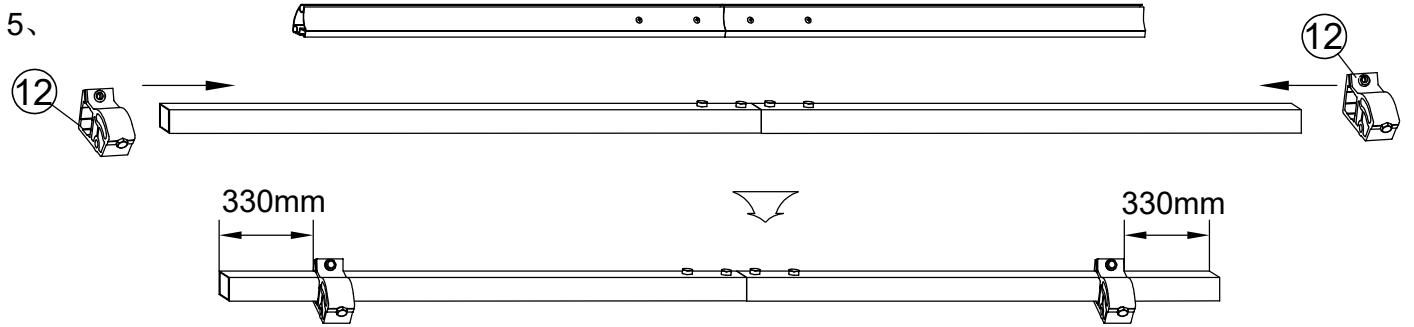

Tape measure

Wrench

Screwdriver

Installation procedure

1、

2、

12、

13、

14、

15、

①

LOCKING NUTS

ARM

JACK BOLT

Check if the awning is level with the use of the spring level (28) on the front bar. Adjust the angle adjuster at either end by loosening the locking nuts of the angle adjuster, turn the jack bolt to adjust the pitch. Adjust the arm until the front profile is level. Tighten the locking nuts again to fix the level of awning.