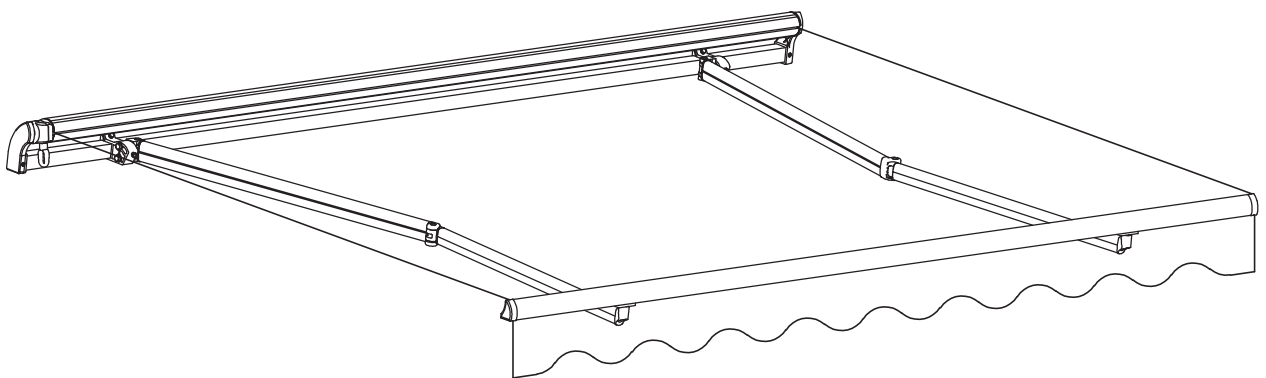

DANCOVER[®]

.com

Manual
for
Retractable Awning 2,95x2m
w/Crank Handle

Retractable Awning

2.95×2m

Accessories and required tools

- ① x1
 - ② x4
 - ③ x1
 - ④ x2
 - ⑤ x6
 - ⑥-1 x1
 - ⑥-2 x1
-
- ST5×15 M6×40

- ⑥-3 x1
 - ⑦ x12
 - ⑧ x1
 - ⑨ x1
 - ⑩ x4
 - ⑪ x4
 - ⑫ x2
-
- ST4×15 M12×45 Ø12.5

14、

15、

①

LOCKING NUTS

ARM

JACK BOLT

Check if the awning is level with the use of the spring level (28) on the front bar. Adjust the angle adjuster at either end by loosening the locking nuts of the angle adjuster, turn the jack bolt to adjust the pitch. Adjust the arm until the front profile is level. Tighten the locking nuts again to fix the level of awning.