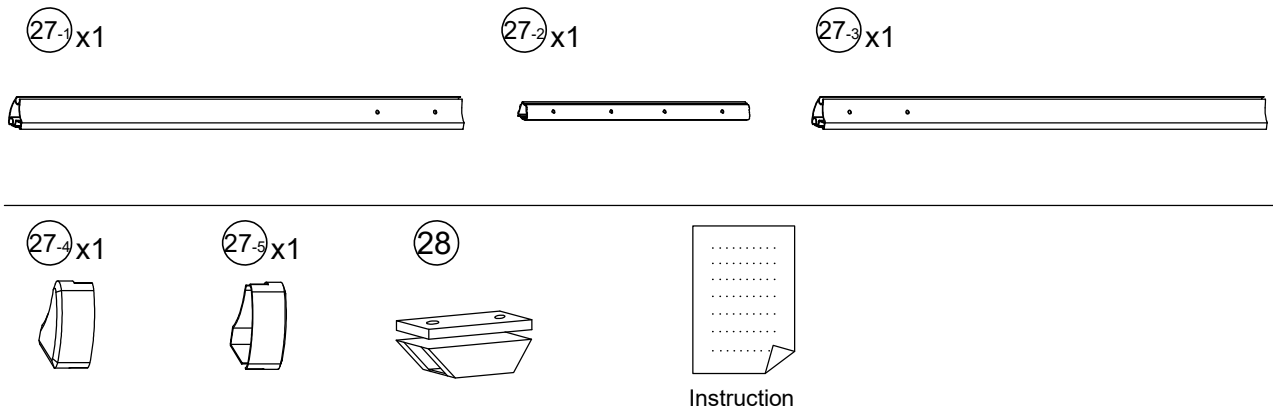

Please prepare below tools before installation:

Tape measure

Installation procedure

1、

2、