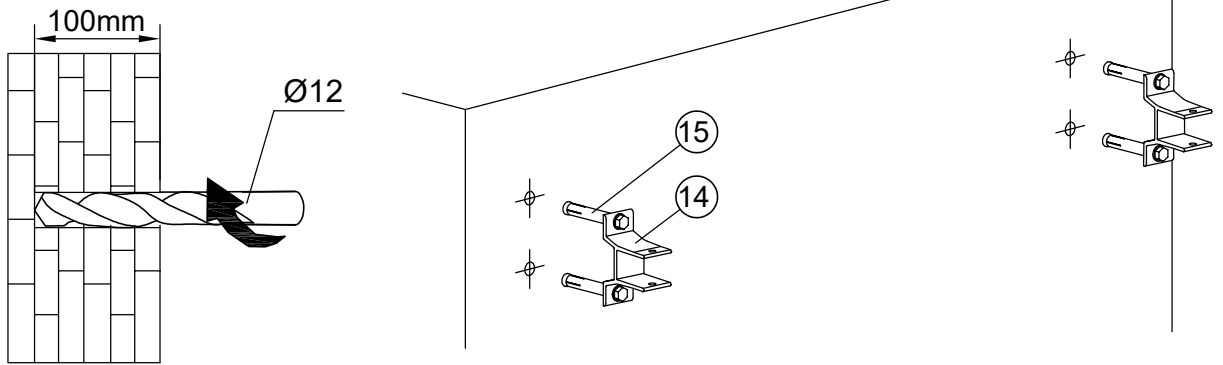

Tape measure

Wrench

Screwdriver

Installation procedure

1、

2、

12、

13、

14、

15、

①

LOCKING NUTS

ARM

JACK BOLT

Check if the awning is level with the use of the spring level (28) on the front bar. Adjust the angle adjuster at either end by loosening the locking nuts of the angle adjuster, turn the jack bolt to adjust the pitch. Adjust the arm until the front profile is level. Tighten the locking nuts again to fix the level of awning.