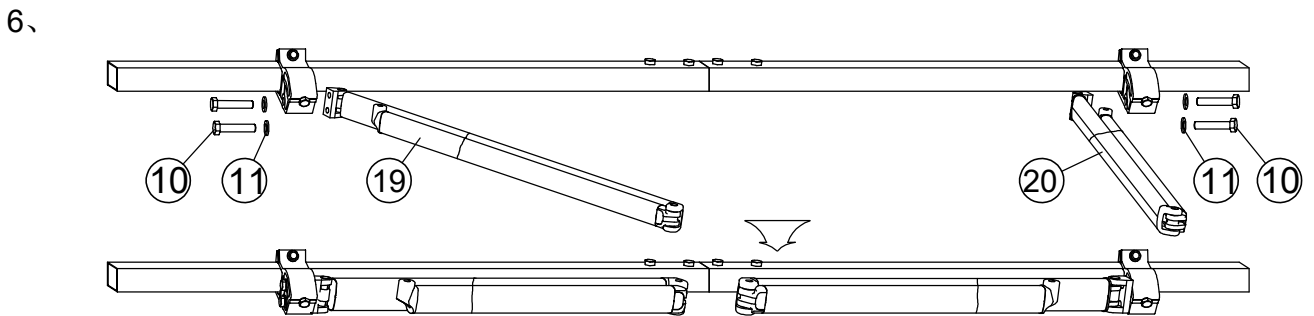

Tape measure

Wrench

Screwdriver

Installation procedure

1、

2、

12、

13、

14、

15、

①

LOCKING NUTS

ARM

JACK BOLT

Check if the awning is level with the use of the spring level (28) on the front bar. Adjust the angle adjuster at either end by loosening the locking nuts of the angle adjuster, turn the jack bolt to adjust the pitch. Adjust the arm until the front profile is level. Tighten the locking nuts again to fix the level of awning.