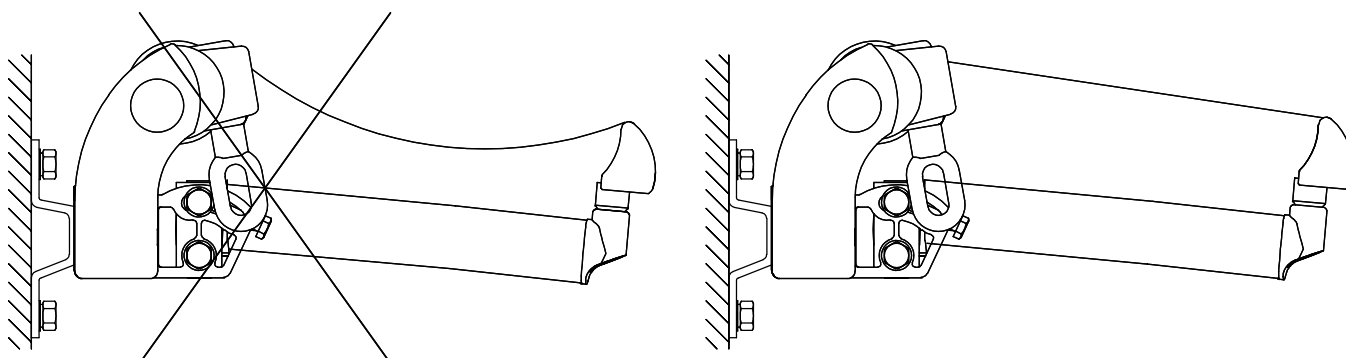

15、

①

LOCKING NUTS

ARM

JACK BOLT

Check if the awning is level with the use of the spring level (28) on the front bar. Adjust the angle adjuster at either end by loosening the locking nuts of the angle adjuster, turn the jack bolt to adjust the pitch. Adjust the arm until the front profile is level. Tighten the locking nuts again to fix the level of awning.

To adjust the inclination of the awning, adjust the angle adjuster on both arm shoulders to achieve the desired inclination. Fix the locking nuts when the awning is level.

②

Warning: When the front bar touches the end cap shown in the image, do not try to bring them closer. Otherwise, the product may be damaged.

③