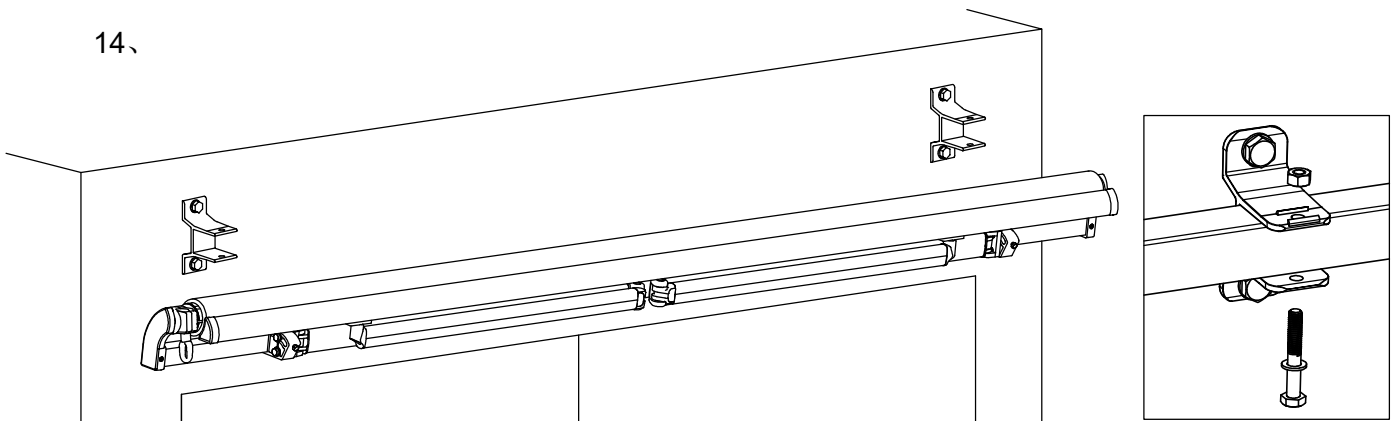

Tape measure

Wrench

Screwdriver

Installation procedure

1、

2、

12、

13、

14、

15、

①

LOCKING NUTS

ARM

JACK BOLT

Check if the awning is level with the use of the spring level (28) on the front bar. Adjust the angle adjuster at either end by loosening the locking nuts of the angle adjuster, turn the jack bolt to adjust the pitch. Adjust the arm until the front profile is level. Tighten the locking nuts again to fix the level of awning.