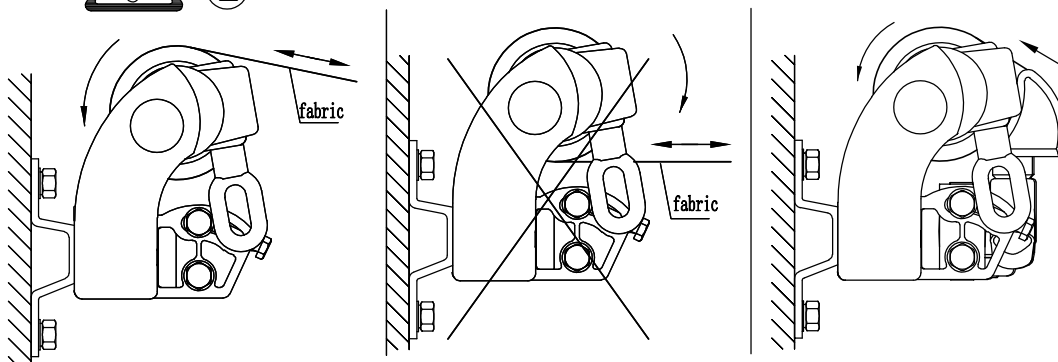

Tape measure

Wrench

Screwdriver

Installation procedure

1、

2、

12、

13、

14、

15、

①

LOCKING NUTS

ARM

JACK BOLT

Check if the awning is level with the use of the spring level (28) on the front bar. Adjust the angle adjuster at either end by loosening the locking nuts of the angle adjuster, turn the jack bolt to adjust the pitch. Adjust the arm until the front profile is level. Tighten the locking nuts again to fix the level of awning.

To adjust the inclination of the awning, adjust the angle adjuster on both arm shoulders to achieve the desired inclination. Fix the locking nuts when the awning is level.

②

Warning: When the front bar touches the end cap shown in the image, do not try to bring them closer. Otherwise, the product may be damaged.