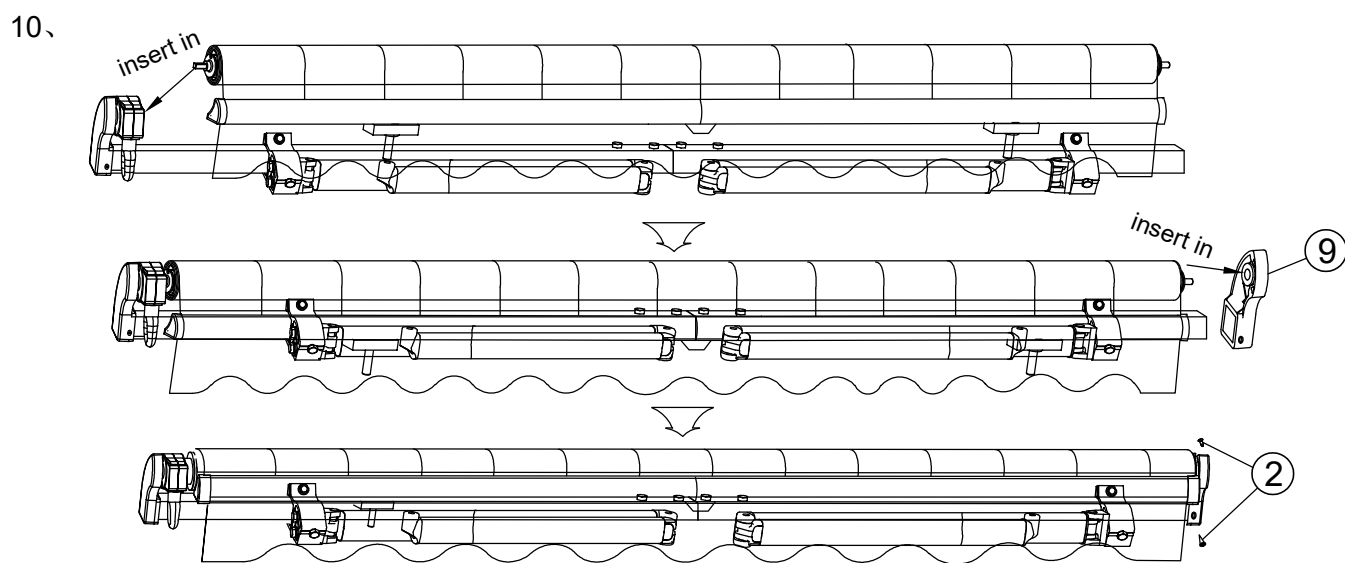

Tape measure

Wrench

Screwdriver

Installation procedure

1、

2、

12、

13、

14、

15、

①

LOCKING NUTS

ARM

JACK BOLT

Check if the awning is level with the use of the spring level (28) on the front bar. Adjust the angle adjuster at either end by loosening the locking nuts of the angle adjuster, turn the jack bolt to adjust the pitch. Adjust the arm until the front profile is level. Tighten the locking nuts again to fix the level of awning.