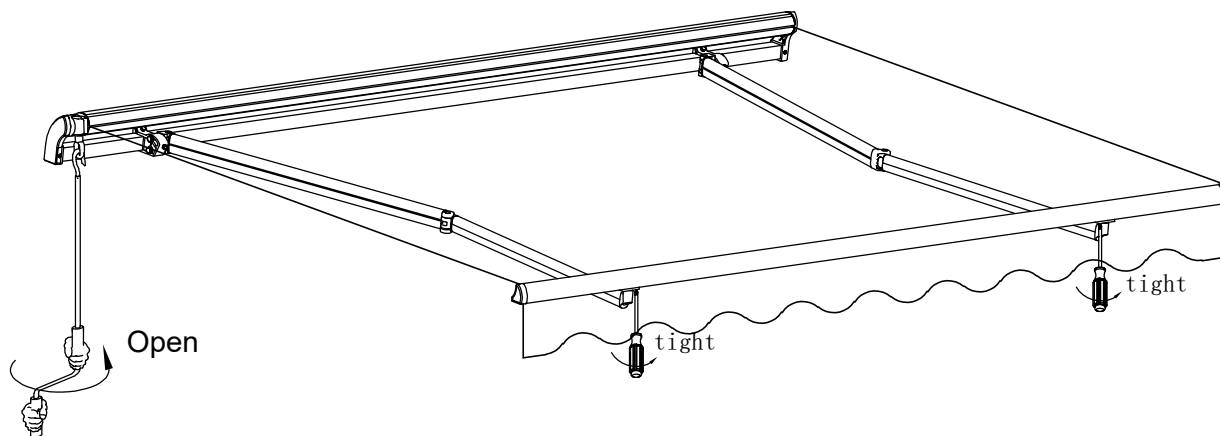

Tape measure

Wrench

Screwdriver

Installation procedure

1、

2、

12、

13、

14、

15、

①

LOCKING NUTS

ARM

JACK BOLT

Check if the awning is level with the use of the spring level (28) on the front bar. Adjust the angle adjuster at either end by loosening the locking nuts of the angle adjuster, turn the jack bolt to adjust the pitch. Adjust the arm until the front profile is level. Tighten the locking nuts again to fix the level of awning.