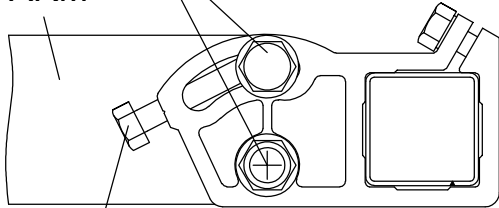

Tape measure

Wrench

Screwdriver

Installation procedure

1、

2、

12、

13、

14、

15、

①

LOCKING NUTS

ARM

JACK BOLT

Check if the awning is level with the use of the spring level (28) on the front bar. Adjust the angle adjuster at either end by loosening the locking nuts of the angle adjuster, turn the jack bolt to adjust the pitch. Adjust the arm until the front profile is level. Tighten the locking nuts again to fix the level of awning.

To adjust the inclination of the awning, adjust the angle adjuster on both arm shoulders to achieve the desired inclination. Fix the locking nuts when the awning is level.

②

Warning: When the front bar touches the end cap shown in the image, do not try to bring them closer. Otherwise, the product may be damaged.