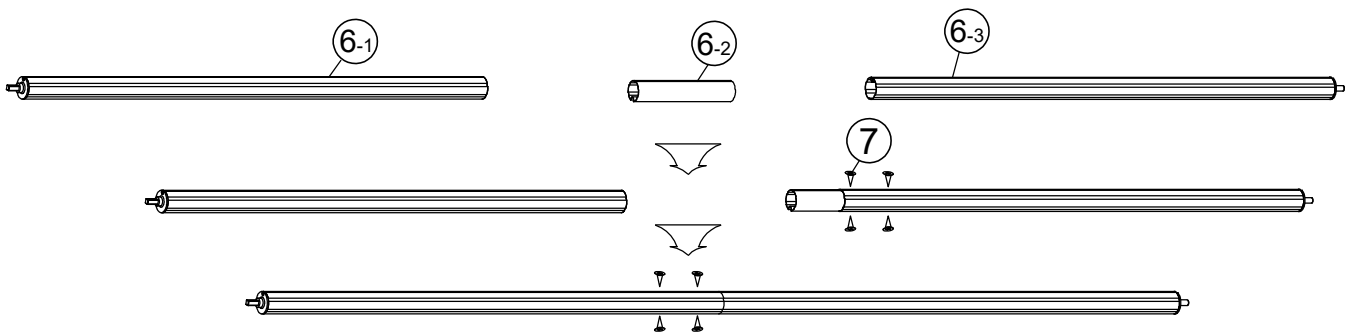

Tape measure

Wrench

Screwdriver

Installation procedure

1、

2、

12、

13、

14、

15、

①

LOCKING NUTS

ARM

JACK BOLT

Check if the awning is level with the use of the spring level (28) on the front bar. Adjust the angle adjuster at either end by loosening the locking nuts of the angle adjuster, turn the jack bolt to adjust the pitch. Adjust the arm until the front profile is level. Tighten the locking nuts again to fix the level of awning.