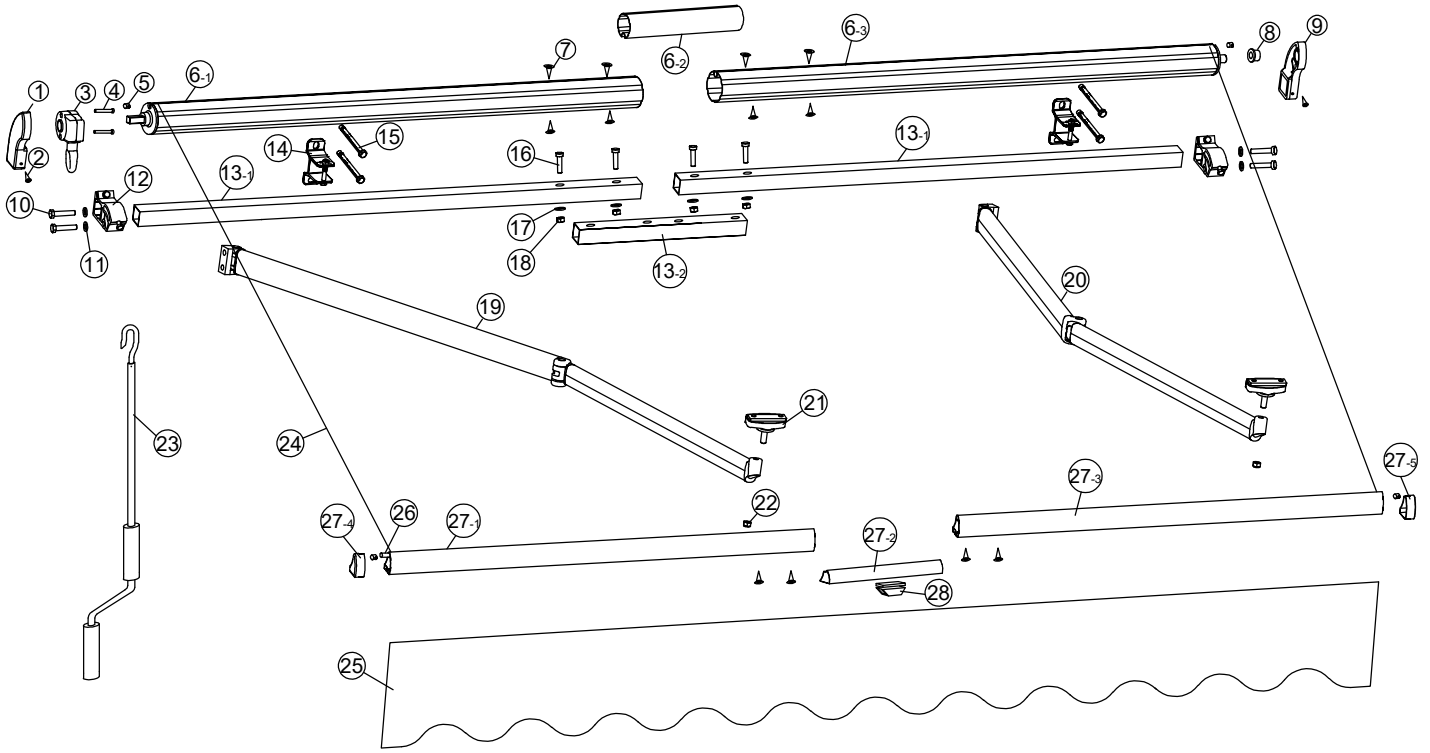

DANCOVER[®]

.com

Manual
for
Retractable Awning 2,95x2m
w/Crank Handle

Retractable Awning

2.95×2m

Accessories and required tools

- ① x1
 - ② x4
 - ③ x1
 - ④ x2
 - ⑤ x6
 - ⑥-1 x1
 - ⑥-2 x1
-
- ST5×15 M6×40

- ⑥-3 x1
 - ⑦ x12
 - ⑧ x1
 - ⑨ x1
 - ⑩ x4
 - ⑪ x4
 - ⑫ x2
-
- ST4×15 M12×45 Ø12.5

Tape measure

Wrench

Screwdriver

Installation procedure

1、

2、

12、

13、

14、

15、

①

LOCKING NUTS

ARM

JACK BOLT

Check if the awning is level with the use of the spring level (28) on the front bar. Adjust the angle adjuster at either end by loosening the locking nuts of the angle adjuster, turn the jack bolt to adjust the pitch. Adjust the arm until the front profile is level. Tighten the locking nuts again to fix the level of awning.

To adjust the inclination of the awning, adjust the angle adjuster on both arm shoulders to achieve the desired inclination. Fix the locking nuts when the awning is level.

②

Warning: When the front bar touches the end cap shown in the image, do not try to bring them closer. Otherwise, the product may be damaged.