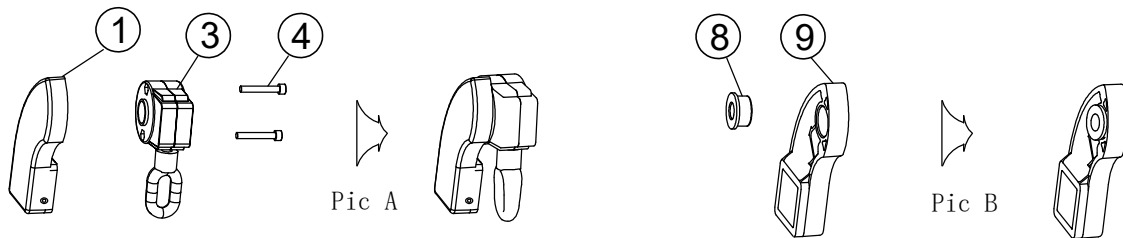

Tape measure

Wrench

Screwdriver

Installation procedure

1、

2、

12、

13、

14、

15、

①

LOCKING NUTS

ARM

JACK BOLT

Check if the awning is level with the use of the spring level (28) on the front bar. Adjust the angle adjuster at either end by loosening the locking nuts of the angle adjuster, turn the jack bolt to adjust the pitch. Adjust the arm until the front profile is level. Tighten the locking nuts again to fix the level of awning.

To adjust the inclination of the awning, adjust the angle adjuster on both arm shoulders to achieve the desired inclination. Fix the locking nuts when the awning is level.

②

Warning: When the front bar touches the end cap shown in the image, do not try to bring them closer. Otherwise, the product may be damaged.