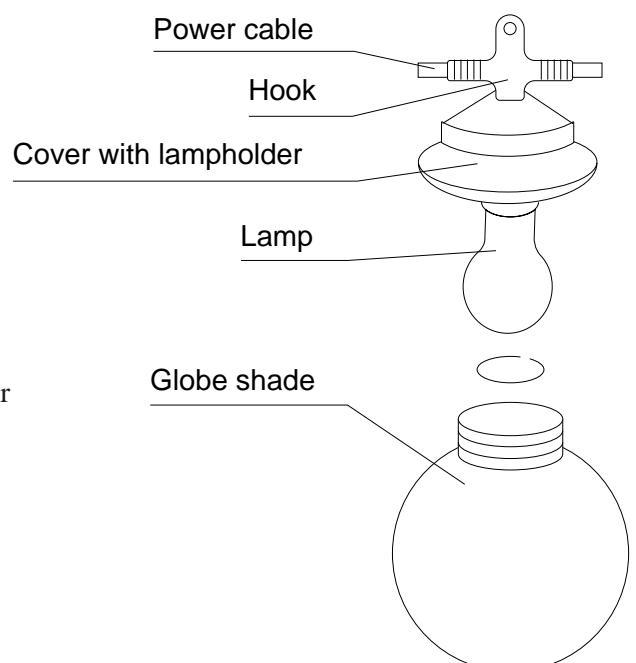

DANCOVER[®]

.com

Manual
LED Globe light chain
20 Globes

20 PCS LARGE GAZEBO LIGHT

MODEL NO.: A128

INPUT: 230 ~ 240V / 50HZ

LAMP: 3W (MAX.) X 20 PCS

WATERPROOF & DUSTPROOF CLASS: IP33

How to install

1. Thread the hole of the hook base by the rope, metal wire or hook.
2. Fix the rope, metal wire or hook.
3. Put the Gazebo lights at the proper positions.

Light

Ensure all lamps are firmly screwed in each holder. If one lamp fails or is not screwed down securely, the remaining lamps will stay alight; failed lamp should be replaced by same rated voltage and wattage. To operate, plug into 230 ~ 240V main socket, indoors - see the 'Lamps' section for details.

Failure of this item to light

To locate the defect, please follow these steps:

1. Check the fuse in the main plug.
2. Make sure each lamp is screwed firmly into the lamp holder.
3. If the lamp still doesn't work, replace with a new lamp.

How to remove the light and replace the lamp

1. Disconnect from the main supply before removing the light or replacing the lamp.
2. Remove the shade before replacing the lamp.
3. Make sure the lamp is cold, then unscrew the lamp.
4. Insert a new lamp, screw down clockwise until it makes contact (see fig.).