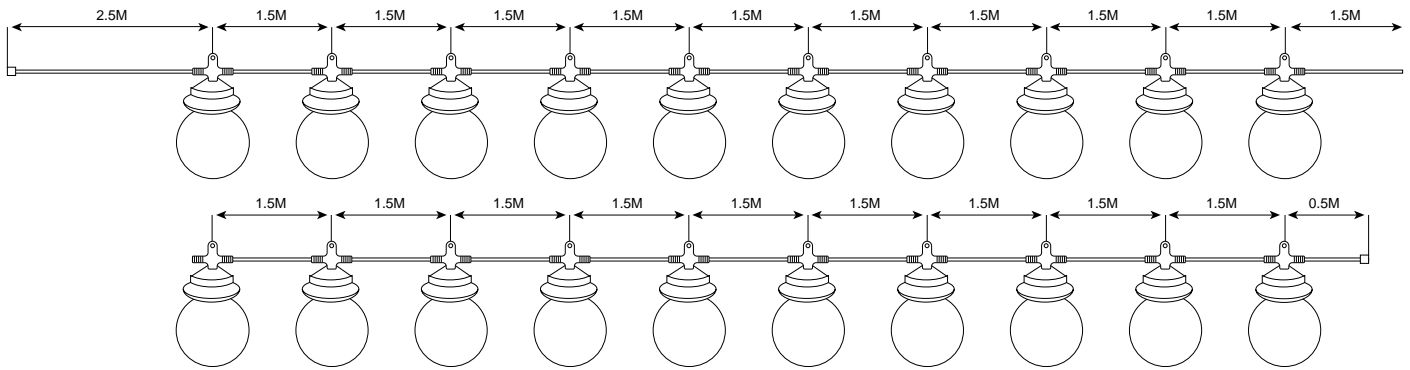

DANCOVER[®]

.com

Manual
LED Globe light chain
20 Globes

20 PCS LARGE GAZEBO LIGHT

MODEL NO.: A128

INPUT: 230 ~ 240V / 50HZ

LAMP: 3W (MAX.) X 20 PCS

WATERPROOF & DUSTPROOF CLASS: IP33

POWER CABLE: 2 X 1.5MM 2 LENGHT 31.5M

Important

Please read the following carefully to ensure the satisfaction and safe operation of this light.

IMPORTANT: PLEASE ENSURE THAT THE PLUG IS PLUGGED INTO THE MAIN SUPPLY INDOORS AND NOT OUTDOORS OR IN DAMP CONDITIONS.

How to install

1. Thread the hole of the hook base by the rope, metal wire or hook.
2. Fix the rope, metal wire or hook.
3. Put the Gazebo lights at the proper positions.

Light

Ensure all lamps are firmly screwed in each holder. If one lamp fails or is not screwed down securely, the remaining lamps will stay alight; failed lamp should be replaced by same rated voltage and wattage. To operate, plug into 230 ~ 240V main socket, indoors - see the 'Lamps' section for details.